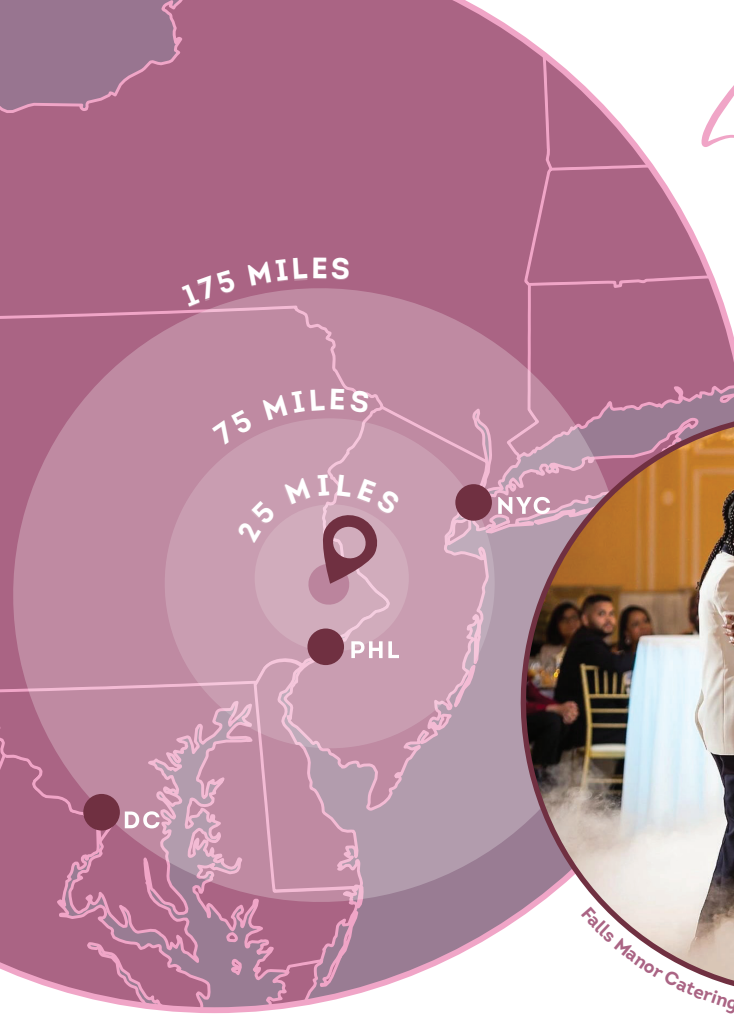

Bridgeton House on the Delaware

Grace and Ardor Co.

The Lake House Inn

Location

75 MILES FROM NEW YORK CITY AND 25 MILES FROM PHILADELPHIA.

Peddler's Village
Hope Helmut Photography

COUNTRY CLUBS & BALLROOMS