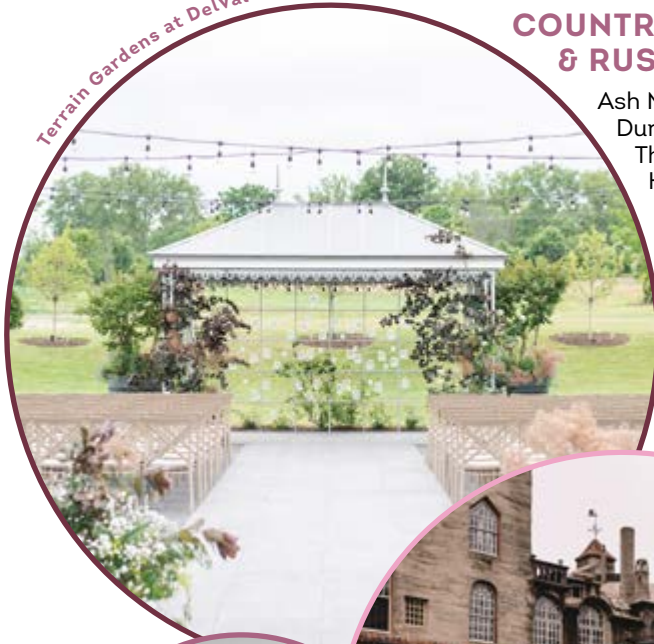

Bucks County Wedding Venues

Terrain Gardens at DelVal

COUNTRYSIDE FARMS & RUSTIC VENUES

- Ash Mill Farm Bed & Breakfast
- Durham Hill Farm
- The Farm Bakery & Events
- Historic Stonebrook Farm
- HollyHedge Estate
- Hotel Du Village
- The Inn at Barley Sheaf Farm
- Rafters
- The Inn at Fox Briar Farm
- Terrain Gardens at DelVal
- Tinicum Park Barn

The Farm Bakery & Events

HISTORIC ESTATES, GARDENS, CASTLES & MUSEUMS

- Aldie Mansion
- Bella Tori at the Mansion
- Bowman's Hill Wildflower Preserve
- Byers' Choice®, Ltd
- Durham Springs
- Fonhill Castle
- The Fuge
- Historic King George II Inn
- Michener Art Museum
- Logan Inn
- McCoole's Arts & Events Place
- Mercer Museum
- Nostalgia 1720
- Pearl S. Buck House & Historic Site
- Peddler's Village
- The Temperance House
- Tyler Gardens
- Washington Crossing Inn

Hotel Du Village

Fonhill Castle

WATERFRONT WEDDINGS

- Andalusia
- Black Bass Hotel
- The Lake House Inn
- Pen Ryn Estate
- Pennsbury Manor
- River House at Odette's
- Stella of New Hope

River House at Odette's

Toni Marie Photography

Tyler Gardens

Location

75 MILES FROM NEW YORK CITY
25 MILES FROM PHILADELPHIA

Aldie Mansion

COUNTRY CLUBS & BALLROOMS

- 1675 at The Ridges
- The Ballroom at Hampton Square
- Bensalem Township Country Club
- The Brookside Manor
- The Bucks Club
- The Buck Hotel
- Celebrations Wedding Venue
- Doylestown Country Club
- The Falls Banquet by EventRoost
- Falls Manor Catering & Special Events
- Five Ponds Golf Club
- The Gathering Place
- The Grey Stone
- Hampton Inn & Suites
- Philadelphia / Bensalem
- Iconic Events
- Jericho National Golf Club
- La Luna Banquet Hall
- Makefield Highlands Golf Club
- Northampton Valley Country Club
- Phoenix Sports Club
- Radisson Philadelphia Northeast
- Sheraton Bucks County Langhorne
- Spring Mill Country Club
- Vereinigung Erzgebirge (VE Club)
- The Warrington
- Yardley Country Club