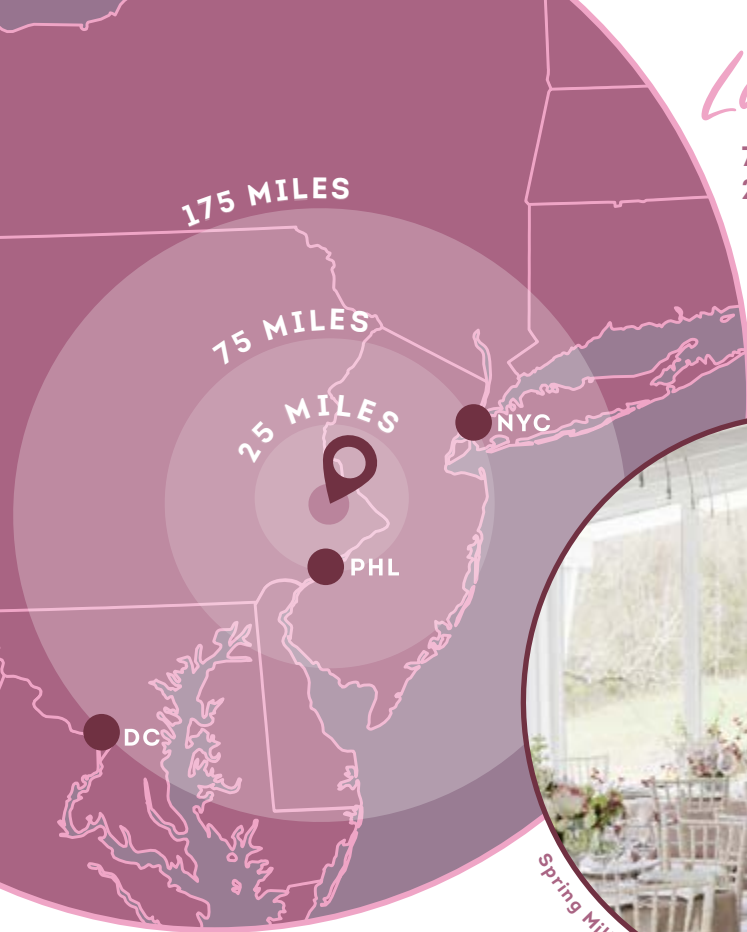

Toni Marie Photography

Tyler Gardens

Location

75 MILES FROM NEW YORK CITY
25 MILES FROM PHILADELPHIA

Aldie Mansion

COUNTRY CLUBS & BALLROOMS

- 1675 at The Ridges
- The Ballroom at Hampton Square
- Bensalem Township Country Club
- The Brookside Manor
- The Bucks Club
- The Buck Hotel
- Celebrations Wedding Venue
- Doylestown Country Club
- The Falls Banquet by EventRoost
- Falls Manor Catering & Special Events
- Five Ponds Golf Club
- The Gathering Place
- The Grey Stone
- Hampton Inn & Suites
- Philadelphia / Bensalem
- Iconic Events
- Jericho National Golf Club
- La Luna Banquet Hall
- Makefield Highlands Golf Club
- Northampton Valley Country Club
- Phoenix Sports Club
- Radisson Philadelphia Northeast
- Sheraton Bucks County Langhorne
- Spring Mill Country Club
- Vereinigung Erzgebirge (VE Club)
- The Warrington
- Yardley Country Club