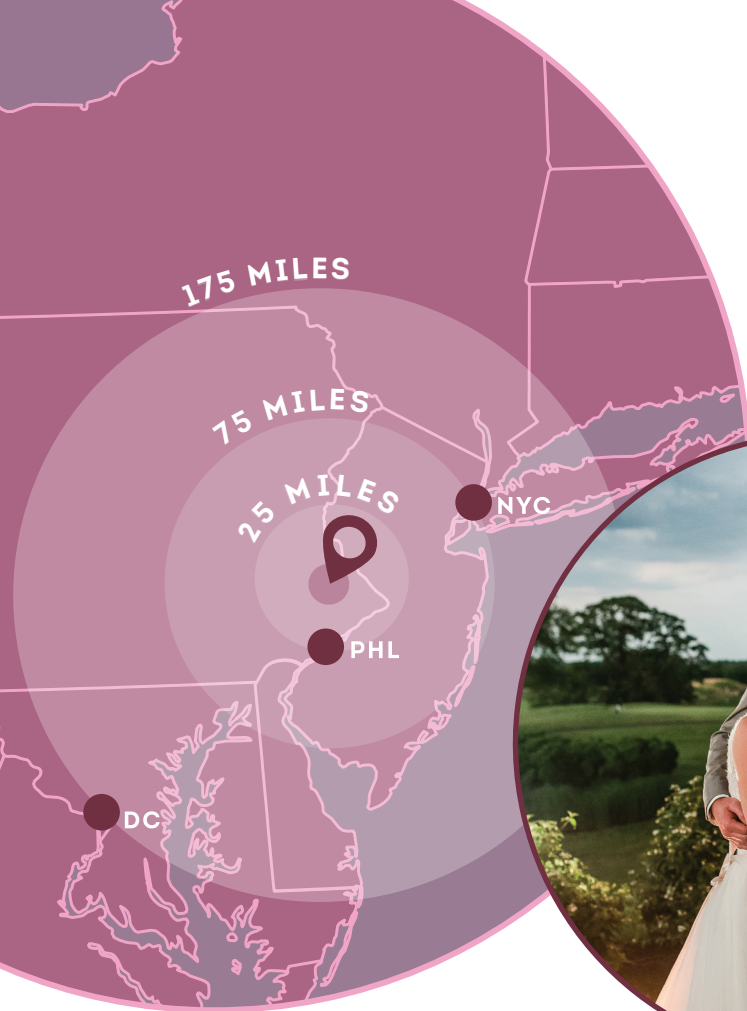

Bridgeton House on the Delaware

Location

75 MILES FROM NEW YORK CITY AND
25 MILES FROM PHILADELPHIA.

Makefield Highlands Golf Club

COUNTRY CLUBS & BALLROOMS

- Bensalem Township Country Club
- The Bucks Club
- The Buck Hotel
- Doylestown Country Club
- Falls Manor Catering & Special Events
- Fisher's Tudor House
- Jericho National Golf Club
- Makefield Highlands Golf Club
- Northampton Valley Country Club
- Radisson Philadelphia Northeast
- Sheraton Bucks County Hotel
- Spring Mill Manor
- Spring Mill Country Club
- The Warrington
- Wyndham Philadelphia Bucks County
- Yardley Country Club