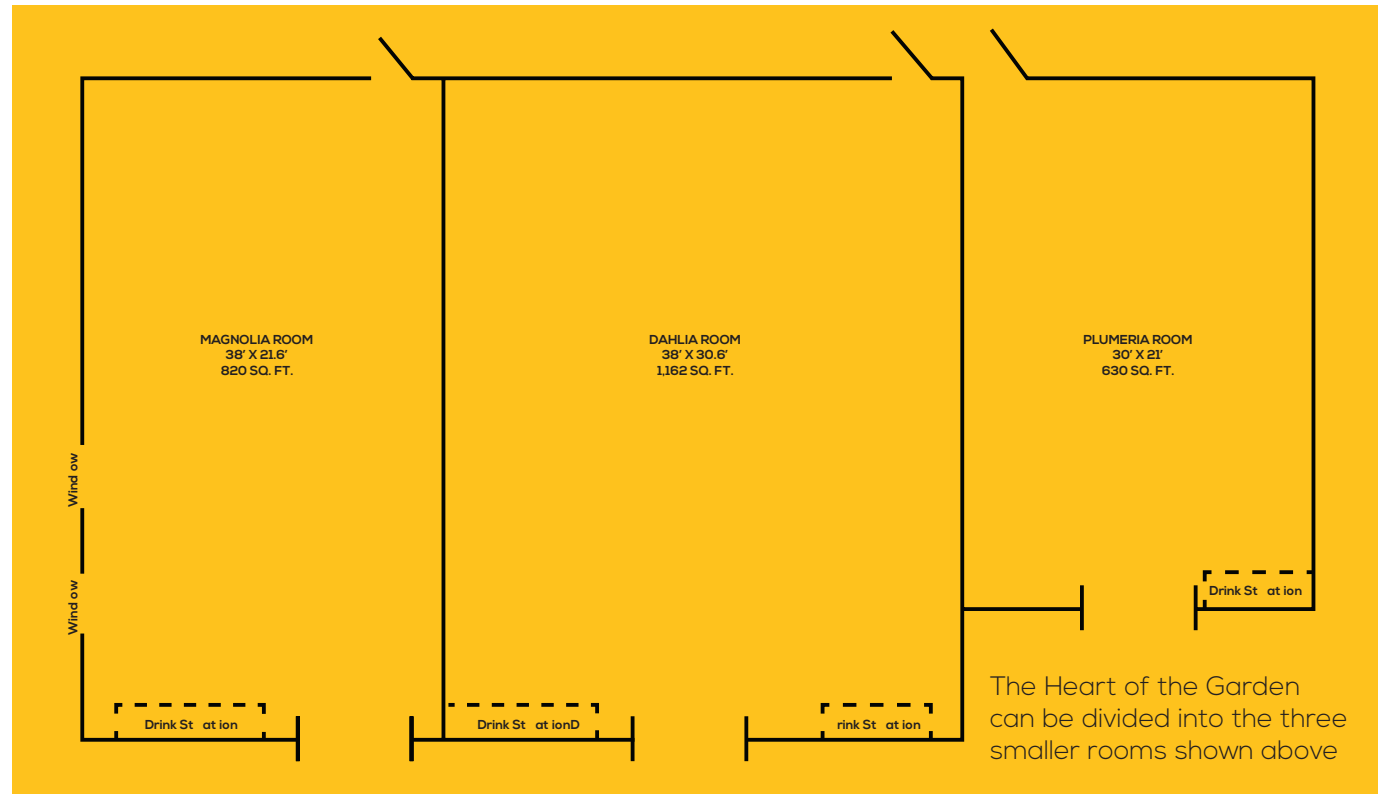

HILTON GARDEN INN HEART OF THE GARDEN

ROOMS AVAILABLE

Magnolia.....	38'x21.6'
Dahlia.....	38' x 30.6'
Plumeria.....	30' x 21'
Magnolia & Dahlia.....	38' x 52.2'
Dahlia & Plumeria.....	30' x 51.6'
Heart of the Garden.....	38' x 73.2'
Boardroom.....	No Dimensions