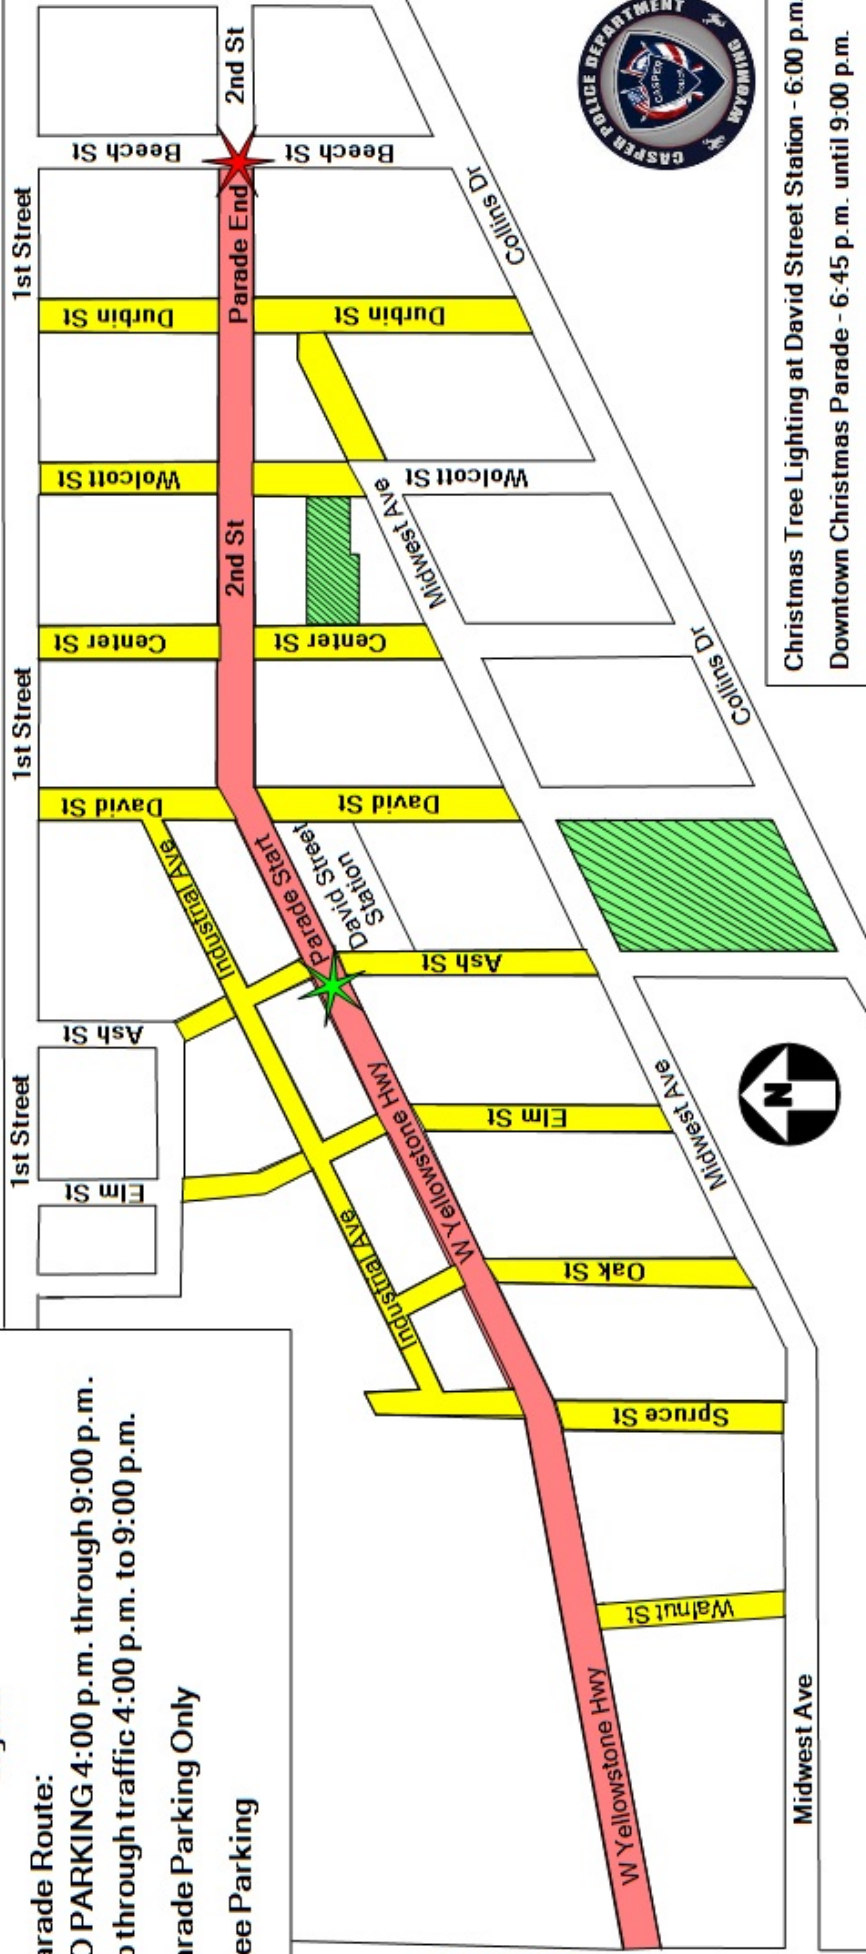

Christmas Celebration and Parade Route, November 30th, 2019

Road closure times and locations

Legend:

-  Parade Route:
- NO PARKING** 4:00 p.m. through 9:00 p.m.
- No through traffic 4:00 p.m. to 9:00 p.m.
-  Parade Parking Only
-  Free Parking

Christmas Tree Lighting at David Street Station - 6:00 p.m.
 Downtown Christmas Parade - 6:45 p.m. until 9:00 p.m.