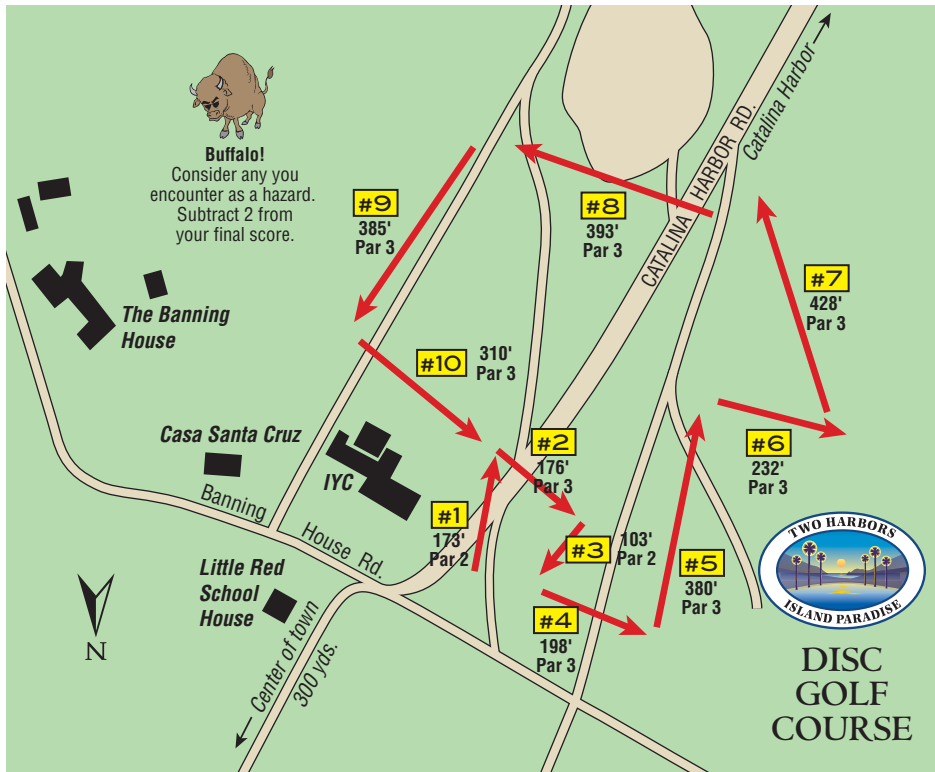

*The Return
of a Classic*

Memberships available at Visitor Services

DISC GOLF COURSE

Two Harbors Dive and Recreation Center
310.510.4272 • www.VisitTwoHarbors.com

DATE

HOLE	1	2	3	4	5	6	7	8	9	10	ADJ	TOTAL
PAR	2	3	2	3	3	3	3	3	3	3	Subtract 2 strokes for each buffalo you encounter	28
DISTANCE (FT.)	173	176	103	198	380	232	428	393	385	310		2,778

Notes:

.....

.....