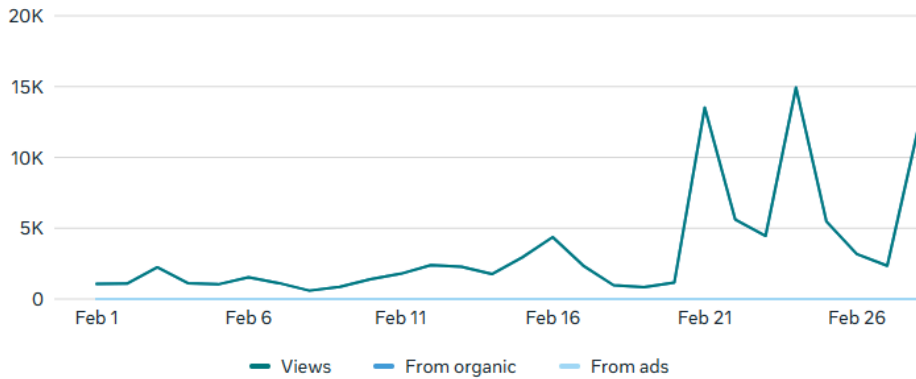

Views 📄 **247.3K** ↑ 2.6%

 Reach 📄 **75K** ↑ 57%

 Content interactions 📄 **7.1K** ↓ 16.1%

Views breakdown

Feb 1 - Feb 28

Total
247,311 ↑ 2.6%

From organic
179,432 ↓ 5%

From ads
67,879 ↑ 29.9%

👁️ 15.0K ❤️ 393
👤 189 ➡️ 219

Getaway to the Island of Romance for a...

Tue Feb 3, 11:20pm

👁️ 156.2K ❤️ 3.8K
👤 69 ➡️ 454

44th Avalon Harbor Clean Up Recap 🌿 T...

Mon Feb 23, 8:05pm

👁️ 8.7K ❤️ 316
👤 13 ➡️ 21

Thank you to everyone who made a differen..

Mon Feb 23, 12:56pm

👁️ 7.4K ❤️ 175
👤 11 ➡️ 18

Facebook / Love Catalina Island / 48,039 Followers

<https://www.facebook.com/catalinaislandtourism>

February 2026 vs February 2025

Facebook / Love Catalina Island / Content Overview

<https://www.facebook.com/catalinaislandtourism>

February 2026 vs January 2026

Views ⓘ 94.4K ↑ 27.4%	3-second views ⓘ 8.7K ↓ 17.2%	1-minute views ⓘ 0 ↓ 100%	Content interactions ⓘ 2.7K ↑ 10.6%	Watch time ⓘ 1d 8h ↓ 21.8%	
--	--	--	--	---	--