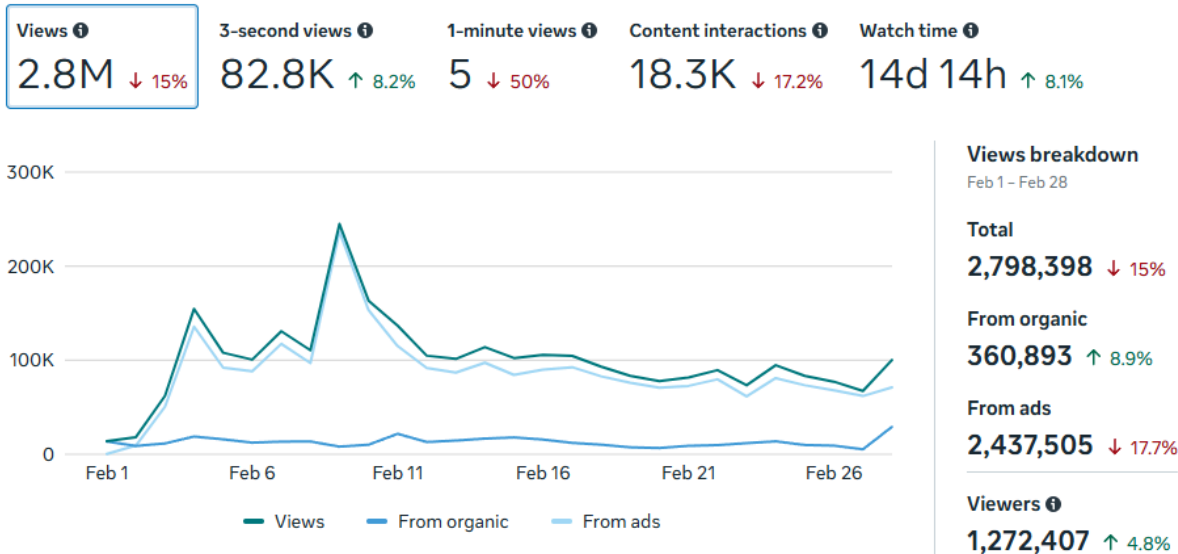

February 2026

Facebook / Catalina Island / 98,540 Followers

<https://www.facebook.com/LoveCatalinaIsland/>

February 2026 vs February 2025

Facebook / Catalina Island / Content Overview

<https://www.facebook.com/LoveCatalinaIsland/>

February 2026 vs January 2026

Top content by views

Boost content

See all content

<p>Getaway to the Island of Romance for a... Tue Feb 3, 11:20pm 156.2K views, 3.8K likes, 69 shares, 454 comments</p>	<p>Did you know golf carts are the preferred mo... Fri Feb 27, 11:20pm 87.9K views, 2K likes, 82 shares, 80 comments</p>	<p>Experience a quieter time on Catalina. Tak... Tue Feb 10, 11:05pm 38.9K views, 1.6K likes, 48 shares, 86 comments</p>	<p>It was an exciting day for guests aboard... Sat Feb 28, 7:38pm 47.3K views, 1.5K likes, 45 shares, 234 comments</p>	<p>Take yourself to paradise, the island o. Fri Feb 13, 3:51pm 22.9K views, 1.1K likes, 39 shares, 90 comments</p>
--	---	---	---	---

Views 📄 **247.3K** ↑ 2.6%

 Reach 📄 **75K** ↑ 57%

 Content interactions 📄 **7.1K** ↓ 16.1%

Views breakdown

Feb 1 - Feb 28

Total
247,311 ↑ 2.6%

From organic
179,432 ↓ 5%

From ads
67,879 ↑ 29.9%

Views breakdown

Feb 1 - Feb 28

Total
94,364 ↑ 27.4%

From organic
94,364 ↑ 27.4%

From ads
0 0%

Viewers ⓘ
39,424 ↑ 18.9%

Top content by views

Boost content