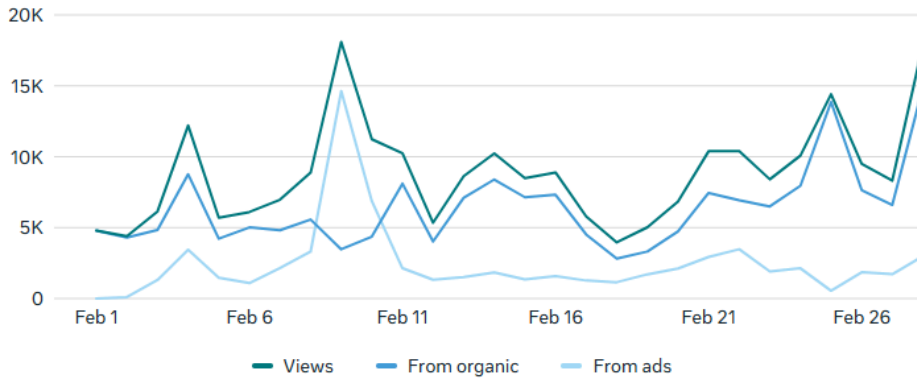

February 2026 vs January 2026

Top content by views

Boost content

See all content

<p>Getaway to the Island of Romance for a... Tue Feb 3, 11:20pm 156.2K views, 3.8K likes, 69 shares, 454 comments</p>	<p>Did you know golf carts are the preferred mo... Fri Feb 27, 11:20pm 87.9K views, 2K likes, 82 shares, 80 comments</p>	<p>Experience a quieter time on Catalina. Tak... Tue Feb 10, 11:05pm 38.9K views, 1.6K likes, 48 shares, 86 comments</p>	<p>It was an exciting day for guests aboard... Sat Feb 28, 7:38pm 47.3K views, 1.5K likes, 45 shares, 234 comments</p>	<p>Take yourself to paradise, the island o. Fri Feb 13, 3:51pm 22.9K views, 1.1K likes, 39 shares, 90 comments</p>
--	---	---	---	---

Instagram / LoveCatalinaIsland / 75,790 Followers

<https://www.instagram.com/lovecatalinaisland/>

December 2025 vs December 2024

Instagram / Catalina Island / Content Overview February 2026 vs January 2026

Views 📄 **247.3K** ↑ 2.6%

 Reach 📄 **75K** ↑ 57%

 Content interactions 📄 **7.1K** ↓ 16.1%

Views breakdown

Feb 1 - Feb 28

Total
247,311 ↑ 2.6%

From organic
179,432 ↓ 5%

From ads
67,879 ↑ 29.9%

📷 Top content by views

Boost content

See all content

It was an exciting day for guests aboard...

Sat Feb 28, 7:38pm

👁️ 47.3K ❤️ 1.5K
👤 45 ➡️ 234

What's in the official drink of...

Wed Feb 25, 11:03am