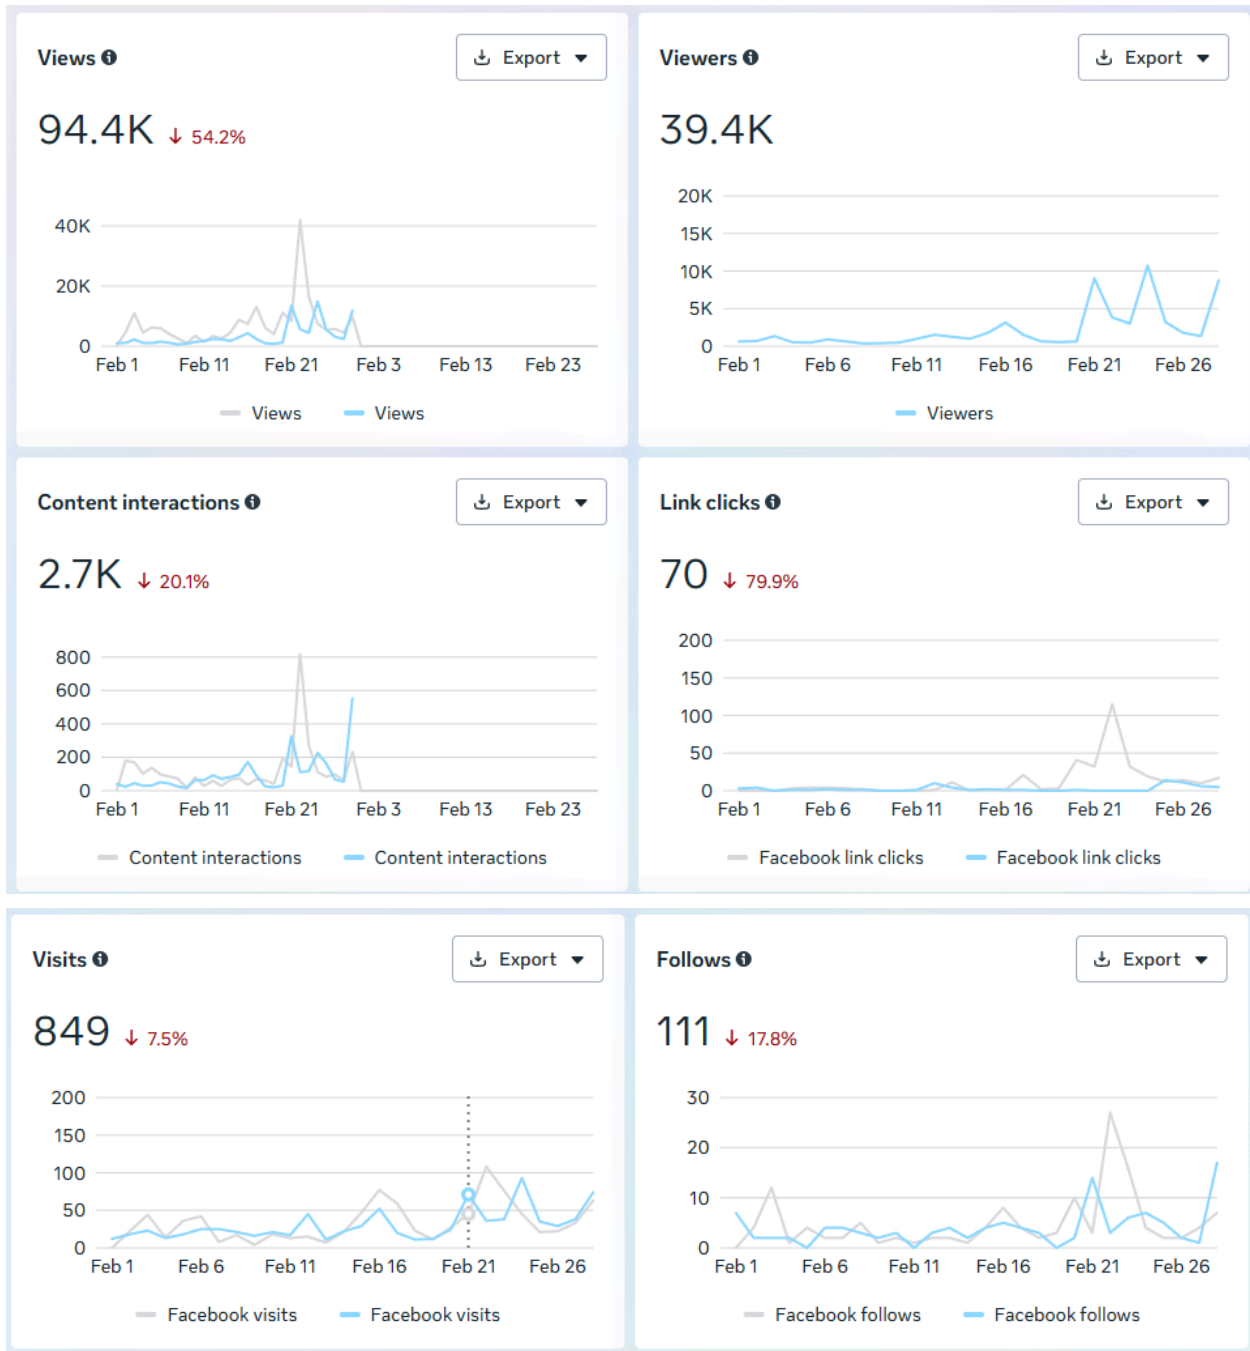

Views 📄 **247.3K** ↑ 2.6%

 Reach 📄 **75K** ↑ 57%

 Content interactions 📄 **7.1K** ↓ 16.1%

Views breakdown

Feb 1 - Feb 28

Total
247,311 ↑ 2.6%

From organic
179,432 ↓ 5%

From ads
67,879 ↑ 29.9%

Mon Feb 23, 12:56pm

👁️ 7.4K ❤️ 175
👤 11 ➡️ 18

Facebook / Love Catalina Island / 48,039 Followers

<https://www.facebook.com/catalinaislandtourism>

February 2026 vs February 2025

Facebook / Love Catalina Island / Content Overview

Views breakdown

Feb 1 - Feb 28

Total
94,364 ↑ 27.4%

From organic
94,364 ↑ 27.4%

From ads
0 0%

Viewers ⓘ
39,424 ↑ 18.9%

Top content by views

Boost content