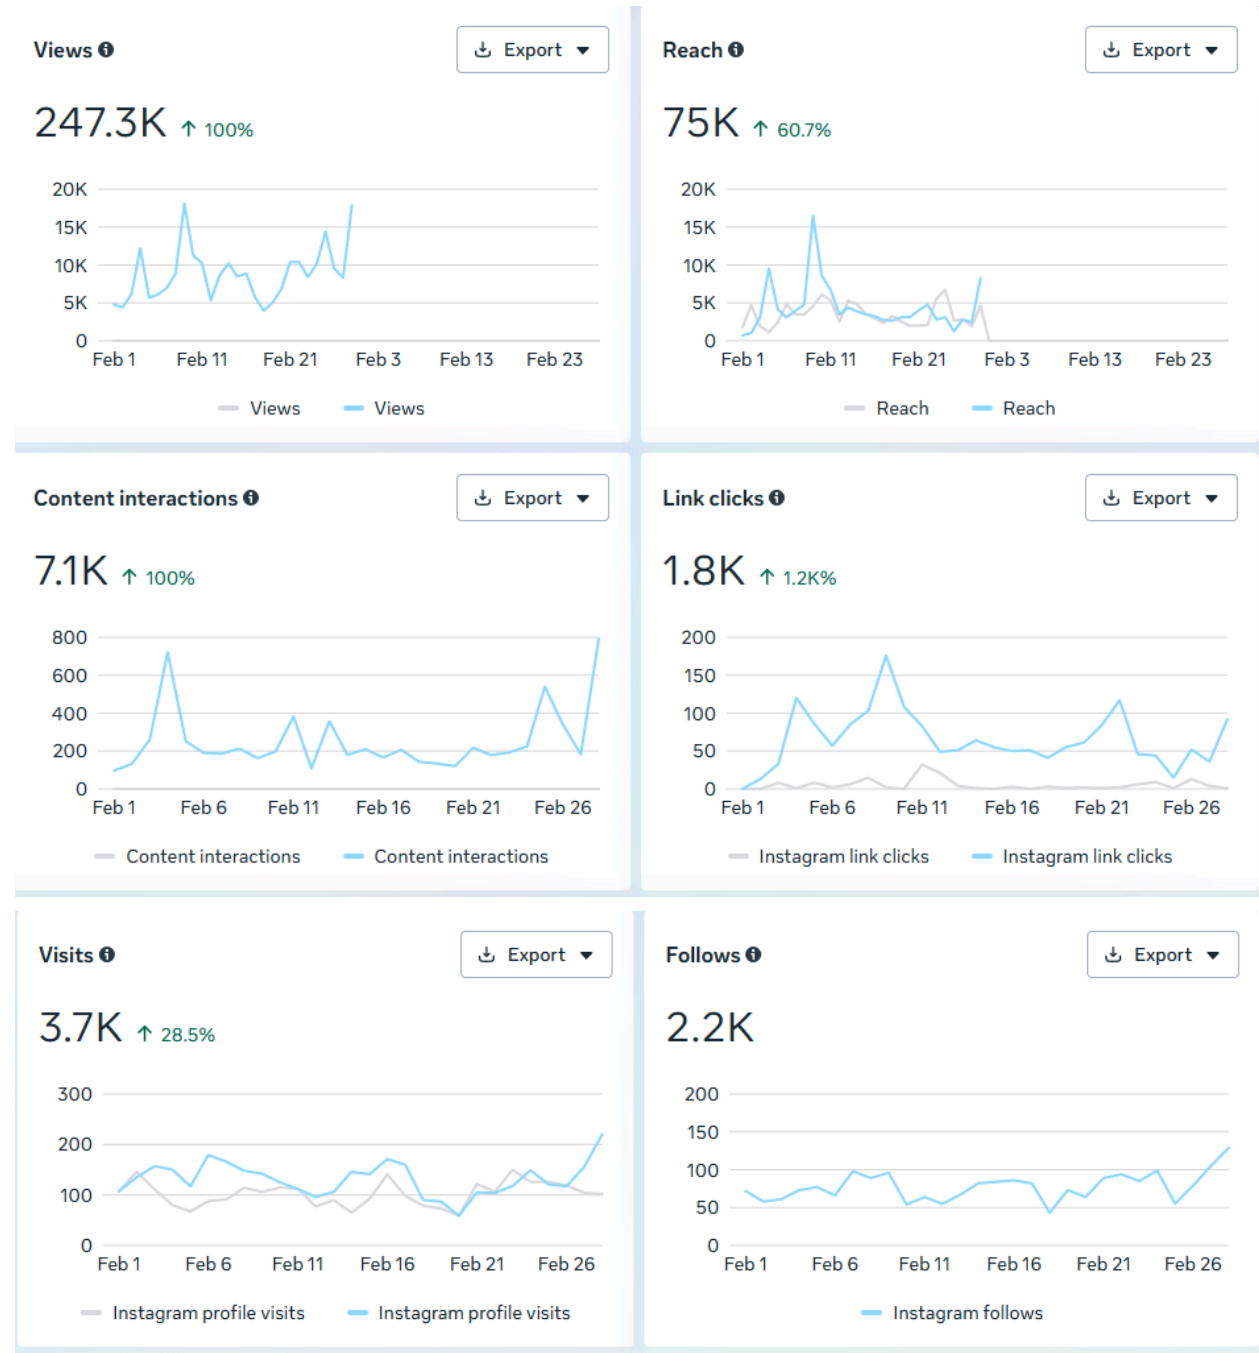

February 2026 vs January 2026

Top content by views

Boost content

See all content

<p>Getaway to the Island of Romance for a... Tue Feb 3, 11:20pm 156.2K views, 3.8K likes, 69 shares, 454 comments</p>	<p>Did you know golf carts are the preferred mo... Fri Feb 27, 11:20pm 87.9K views, 2K likes, 82 shares, 80 comments</p>	<p>Experience a quieter time on Catalina. Tak... Tue Feb 10, 11:05pm 38.9K views, 1.6K likes, 48 shares, 86 comments</p>	<p>It was an exciting day for guests aboard... Sat Feb 28, 7:38pm 47.3K views, 1.5K likes, 45 shares, 234 comments</p>	<p>Take yourself to paradise, the island o. Fri Feb 13, 3:51pm 22.9K views, 1.1K likes, 39 shares, 90 comments</p>
--	---	---	---	---

Instagram / LoveCatalinaIsland / 75,790 Followers

<https://www.instagram.com/lovecatalinaisland/>

December 2025 vs December 2024

Instagram / Catalina Island / Content Overview February 2026 vs January 2026

Views 📄 **247.3K** ↑ 2.6%

 Reach 📄 **75K** ↑ 57%

 Content interactions 📄 **7.1K** ↓ 16.1%

Views breakdown

Feb 1 - Feb 28

Total
247,311 ↑ 2.6%

From organic
179,432 ↓ 5%

From ads
67,879 ↑ 29.9%

Views breakdown

Feb 1 - Feb 28

Total
94,364 ↑ 27.4%

From organic
94,364 ↑ 27.4%

From ads
0 0%

Viewers ⓘ
39,424 ↑ 18.9%

Top content by views

Boost content