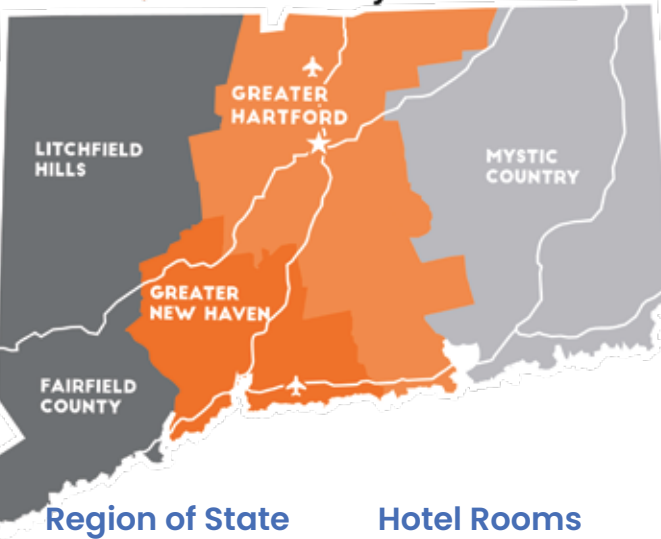

Connecticut by Air

Bradley International Airport (BDL, Windsor Locks, CT)

Non-stop service to more than 35 destinations and only 13 miles from Downtown Hartford.

Tweed Airport (HVN), New Haven, CT

Non-stop service to over 18 destinations and only five miles from Downtown New Haven.

Washington, DC: 360 miles

Albany: 110 miles

Connecticut by Rail

Amtrak: Connects the Northeast corridor from Washington, DC to Boston and on to Montreal, Canada. Two Connecticut stops on the high-speed Acela line.

Metro-North: Offers rail service between Grand Central NYC with numerous local & express stops in southern CT and connections at New Haven's Union Station.

Region of State	Hotel Rooms	Major Venues	Largest Floor Space	Largest Ballroom Space
FAIRFIELD/LITCHFIELD COUNTY Western CT	8,018	Hilton Stamford Hotel & Executive Center; Stamford Marriott Hotel & Spa; Total Mortgage Arena	80,000	10,240
GREATER NEW HAVEN CENTRAL CT RIVER VALLEY	6,748	Omni Hotel New Haven; Yale University & Conference Center; Yale Bowl; Heritage Hotel, Golf, Spa & Conference Center; Floyd Little Athletic Center	75,000	9,200
GREATER HARTFORD Central CT RIVER VALLEY	12,519	Connecticut Convention Center; XL Center; Pratt & Whitney Stadium at Rentschler Field; Dunkin' Park (Stadium)	140,000	40,000
MYSTIC/NEW LONDON COUNTRY Eastern CT	9,550	Mystic Marriott Hotel & Spa; Mohegan Sun; Foxwoods Resort Casino	112,000	47,533

Location

Centrally located, Connecticut is served by three major interstate highways and over 23.5 million people live within a 2½ hour drive of Hartford, our Capital City. In addition, Connecticut's ease of access by air and rail makes us one of the most convenient places to meet!