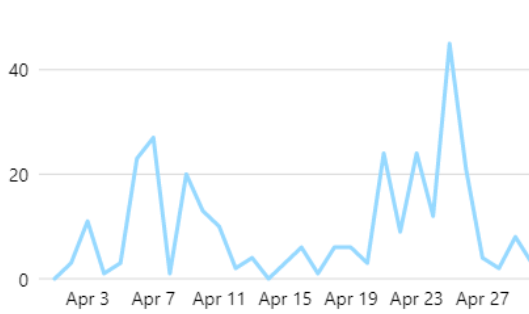

5,258 ↓ 94.8%

Instagram reach ⓘ

5,871 ↓ 33.8%

Page and profile visits

Export

Facebook Page visits ⓘ

295 ↓ 76.1%

Instagram profile visits ⓘ