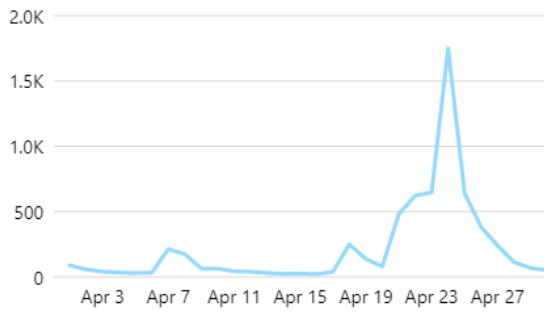

Create post

Instagram followers ⓘ

5K

Higher than others

Typically: 2.2K

New Instagram followers ⓘ

184

Higher than others

Typically: 60

Content interactions ⓘ

1.1K

Similar to others

Typically: 716

Reach

Export

Facebook Page reach ⓘ

5,258 ↓ 94.8%

Instagram reach ⓘ

5,871 ↓ 33.8%

Page and profile visits

Export

Facebook Page visits ⓘ

295 ↓ 76.1%

Instagram profile visits ⓘ