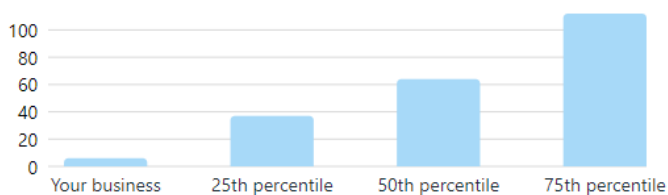

Typically: 11

Content interactions ⓘ

173

Similar to others

Typically: 93

Benchmarking

Instagram

Business comparison

Businesses to watch

Compare your performance against businesses in the Local Events category

Results are based on businesses with similar organic 28-day reach in your category. [Edit category](#)

Published content ⓘ

6

Lower than others

How often your business published versus others in this category

Over the last 28 days, you typically published fewer posts and stories compared to other businesses in this category. Consider posting regularly and more often.