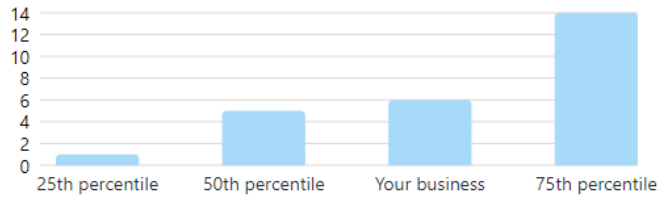

Benchmarking

Facebook

Business comparison

Businesses to watch

Compare your performance against businesses in the Local Events category

Results are based on businesses with similar organic 28-day reach in your category. [Edit category](#)

Published content ⓘ

6

Similar to others

How often your business published versus others in this category

Over the last 28 days, you typically published the same amount of posts and stories compared to other businesses in this category. Nice work! Stay on track by creating a new post or scheduling in advance.