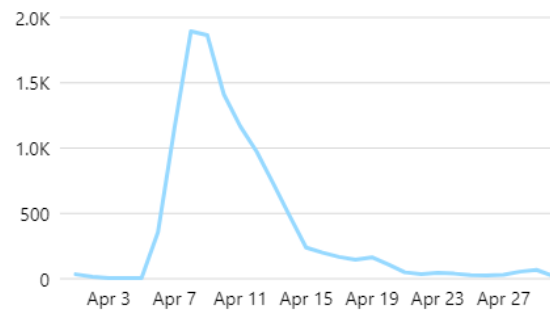

Instagram profile visits ⓘ

11,513 ↑ 2.1K%