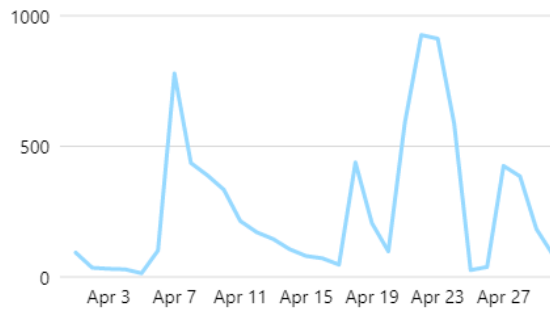

Create post

Instagram followers ⓘ

5K

Higher than others

Typically: 2.2K

New Instagram followers ⓘ

184

Higher than others

Typically: 60

Content interactions ⓘ

1.1K

Similar to others

Typically: 716

Reach

Export

Facebook Page reach ⓘ

5,258 ↓ 94.8%

Instagram reach ⓘ

5,871 ↓ 33.8%

Page and profile visits

Export

Facebook Page visits ⓘ

295 ↓ 76.1%

Instagram profile visits ⓘ