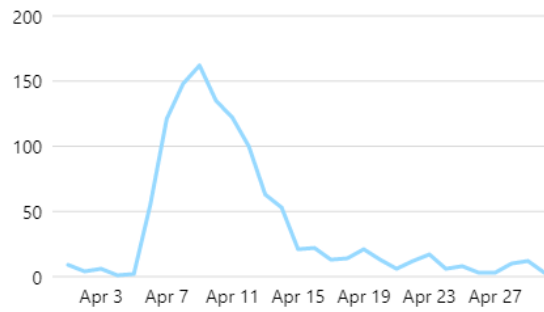

5,258 ↓ 94.8%

Instagram reach ⓘ

5,871 ↓ 33.8%

Page and profile visits

Export

Facebook Page visits ⓘ

295 ↓ 76.1%

Instagram profile visits ⓘ

11,513 ↑ 2.1K%

New likes and follows

Export

Facebook Page new likes ⓘ

8 ↓ 81%

New Instagram followers ⓘ

1,165 ↑ 756.6%

Ad trends

Export

Paid reach ⓘ

0 ↓ 100%

Paid impressions ⓘ

0 ↓ 100%

Data unavailable

This data is currently unavailable.

Audience