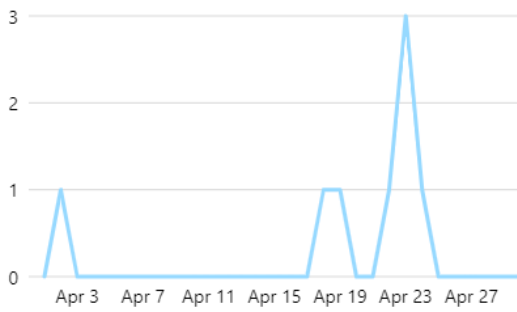

5,258 ↓ 94.8%

Instagram reach ⓘ

5,871 ↓ 33.8%

Page and profile visits

Export

Facebook Page visits ⓘ

295 ↓ 76.1%

Instagram profile visits ⓘ

11,513 ↑ 2.1K%

New likes and follows

Export

Facebook Page new likes ⓘ

8 ↓ 81%

New Instagram followers ⓘ

1,165 ↑ 756.6%

Ad trends

Export

Paid reach ⓘ

0 ↓ 100%

Paid impressions ⓘ

0 ↓ 100%

Data unavailable

This data is currently unavailable.

Audience