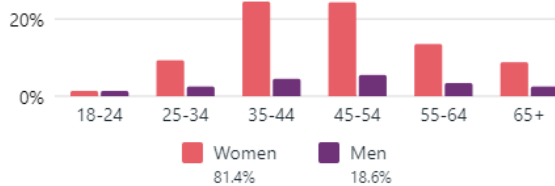

Export

Current audience

Potential audience

Facebook Page followers ⓘ

11,214

Instagram followers ⓘ

4,957

Age & gender ⓘ

Age & gender ⓘ