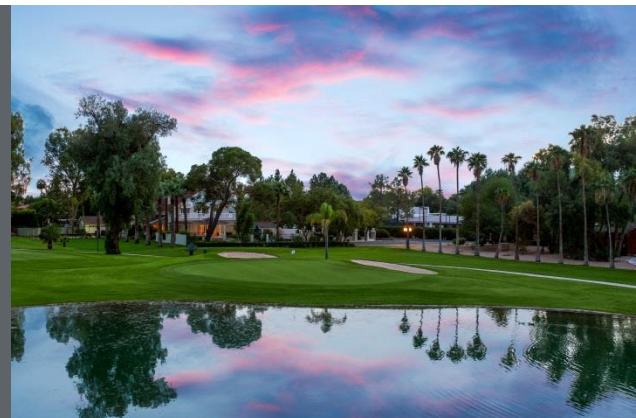

Resort Amenities

- 18-hole Golf Course and Driving Range
- Enjoy breakfast at AJ's Café
- 1912 Lounge Bar and Grill
- 24 Hour Fitness Center and Business Center
- Complimentary Wi-Fi in public spaces and meeting rooms
- Outdoor Largest Resort Pool in Chandler
- Steps away from over 40 dining and entertainment options

San Marcos Golf Course

- Our 18-hole championship, par 72, 6500-yard traditional layout course is home to "The Original Grass Golf Course" in Arizona.
- Our PGA Golf Professionals are available for both private and group instruction. We are happy to customize golf tournaments for your group.