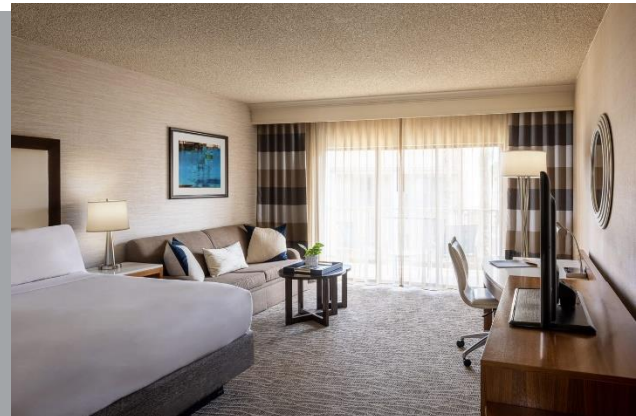

Our Guest Rooms

- 249 guest rooms, each with a balcony or patio
- Balcony or Patio with seating area
- Spacious work desk with desk level outlets
- Full bath amenities
- Mini-Refrigerator and Keurig Coffee
- 43 in HDTV / Extra outlets and usb ports
- Iron and Ironing board