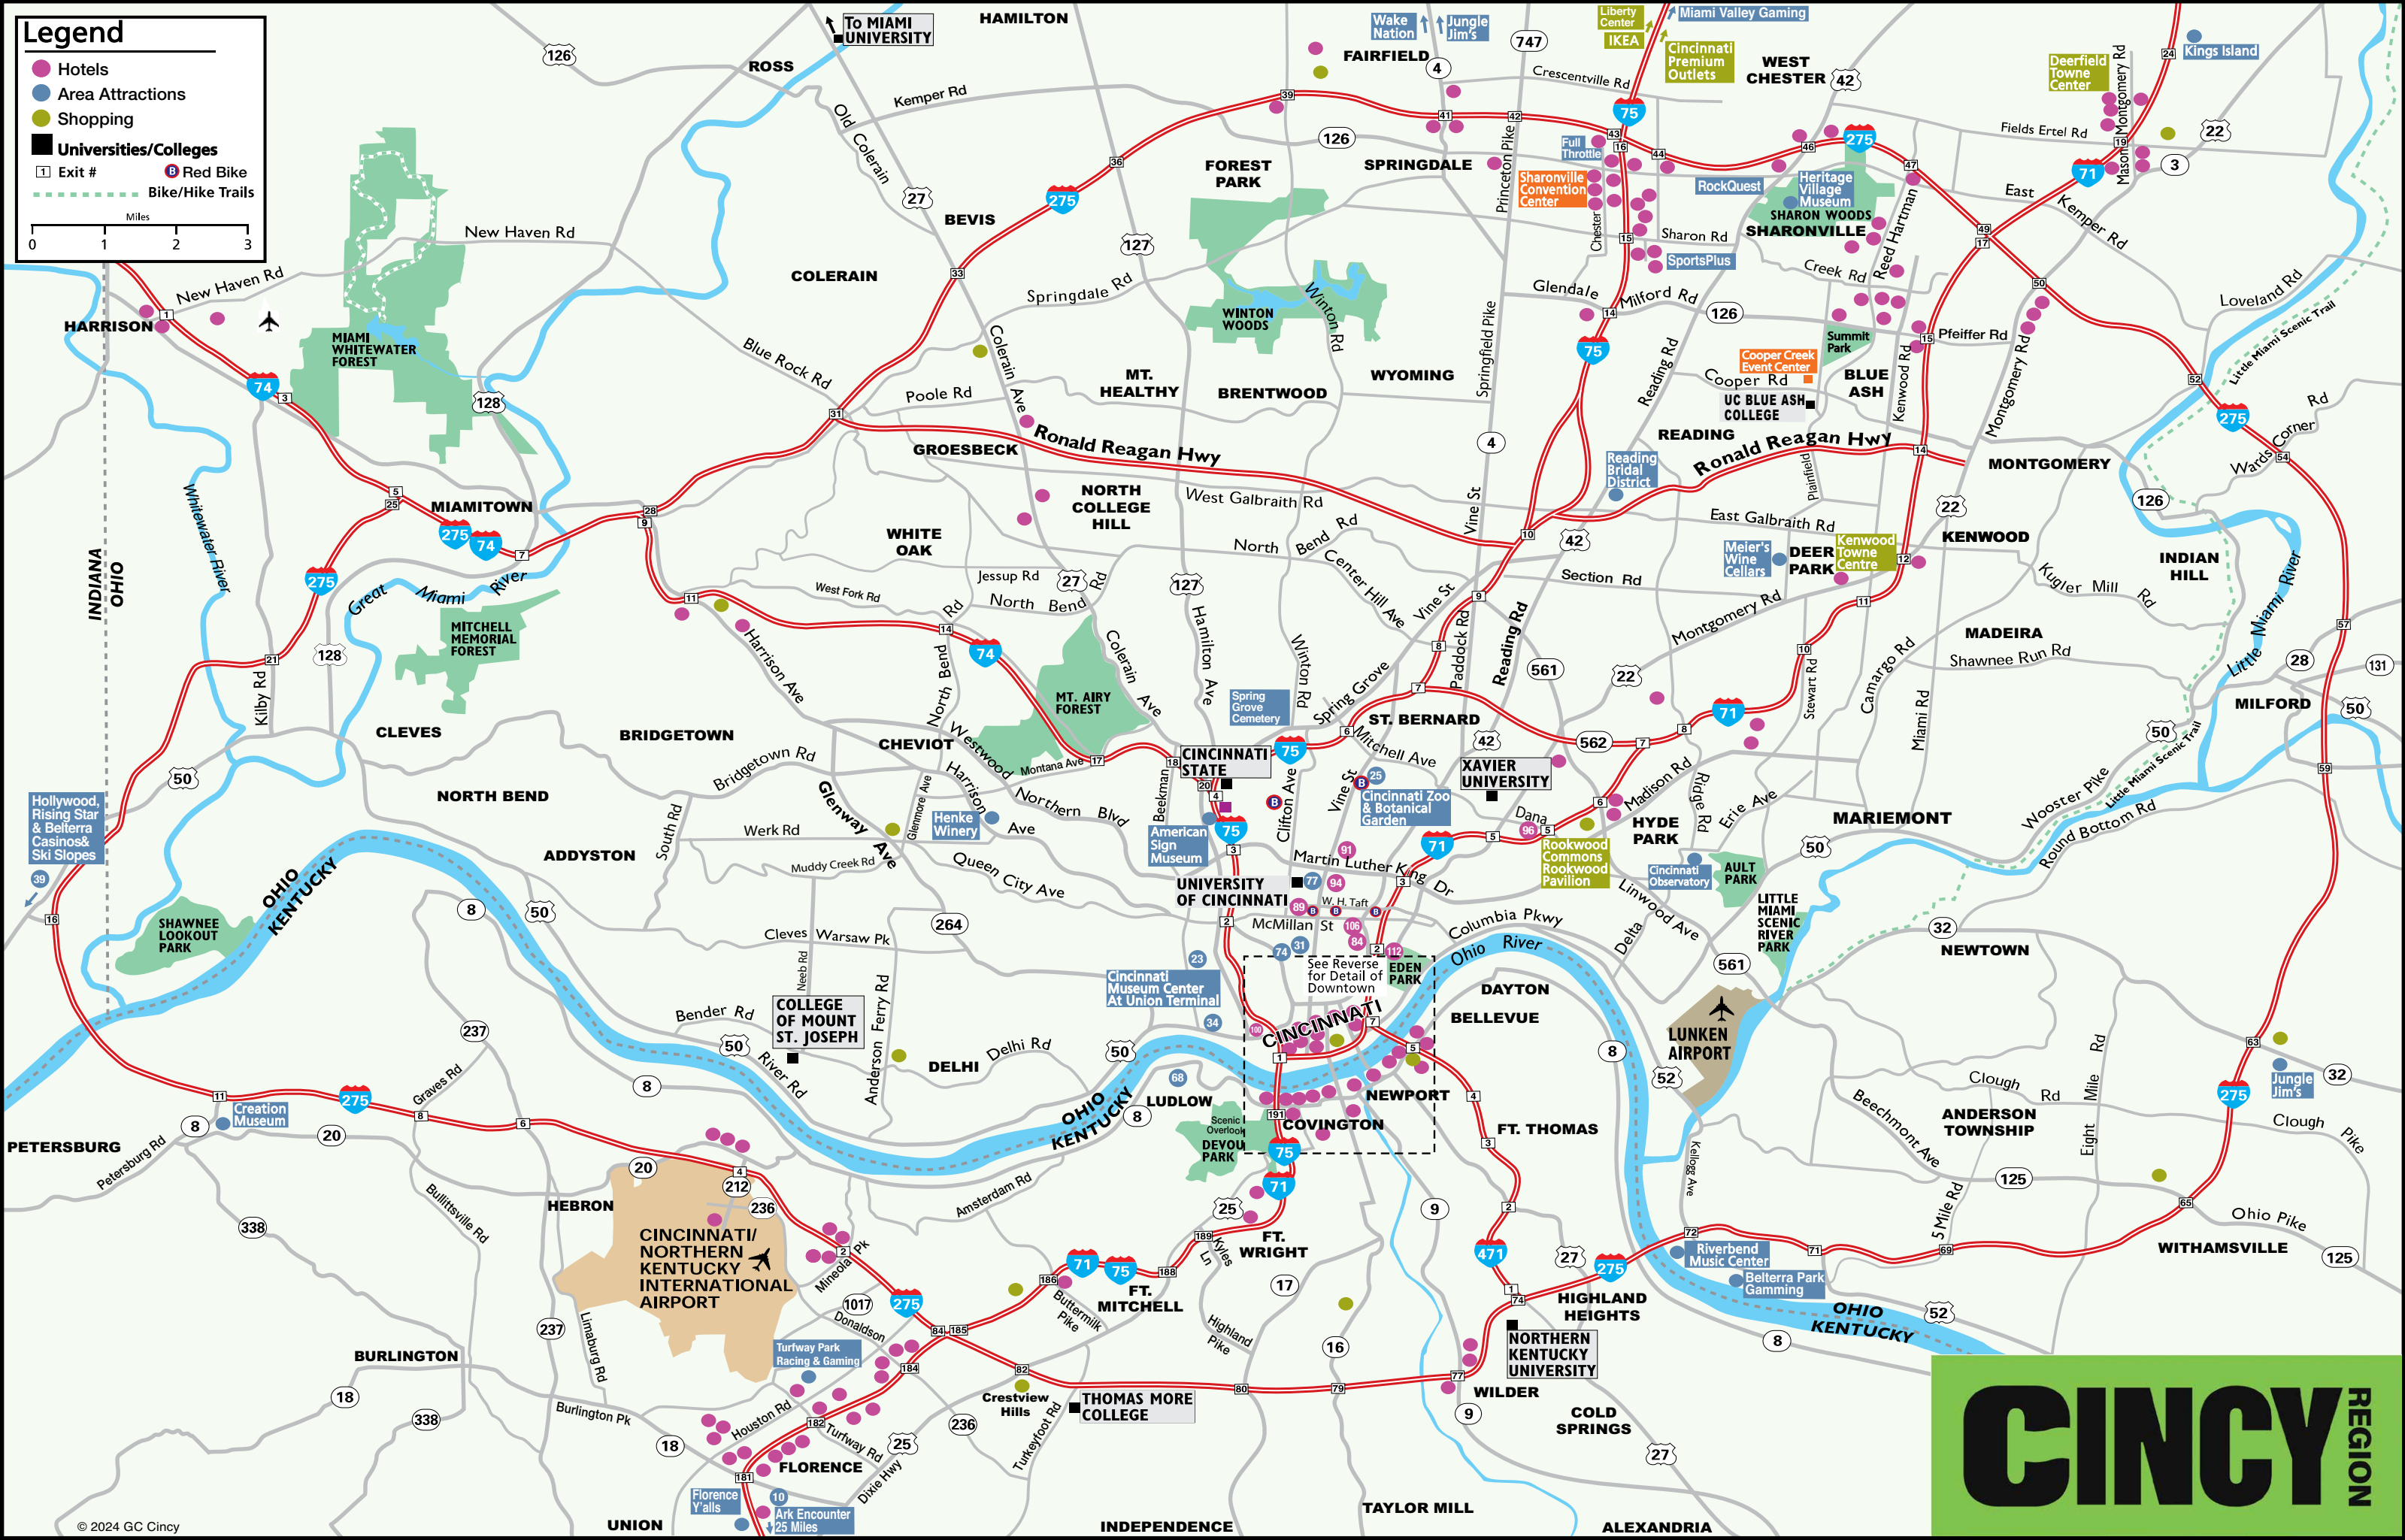

# CINCY REGION

- Entertainment Districts** ●
1. The Banks (F-6)
  2. Broadway Commons and Pendleton (B-7)
  3. Fountain Square (D-5)
  4. Main Street (A & B-6)
  5. Mount Adams (B & C-10)
  6. Madison Avenue (J-4/5)
  7. Mainstrasse Village (I-2)
  8. Newport on the Levee (G-9 & 10)
  9. Over-The-Rhine Gateway Quarter (A & B-4, 5 & 6)

- Area Attractions** ●
10. Ark Encounter, Williamstown (J-1)
  11. Andrew J. Brady Music Center (F-4)
  12. Baker-Hunt Art and Cultural Center (I-5)
  13. Aronoff Center for the Arts (C/D-6)
  14. BB Riverboats Inc. (G-8)
  15. Bicentennial Park (E-9)
  16. Braxton Brewing Company (J-4)
  17. Carol Ann's Carousel/Anderson Pavilion (F-5)
  18. Carroll Chimes Bell Tower & Goebel Park (J-1)
  19. Cathedral Basilica of the Assumption, Covington (J-5)
  20. Cincinnati Art Museum (A-10)
  21. Cincinnati Black Music Walk of Fame (F-4)
  22. Cincinnati Fire Museum (C-3)
  23. Cincinnati Museum Center at Union Terminal (A-1)

- Connector/Streetcar Route
- Streetcar Stations
- Southbank Shuttle
- Metro Route #1
- Red Bike Station