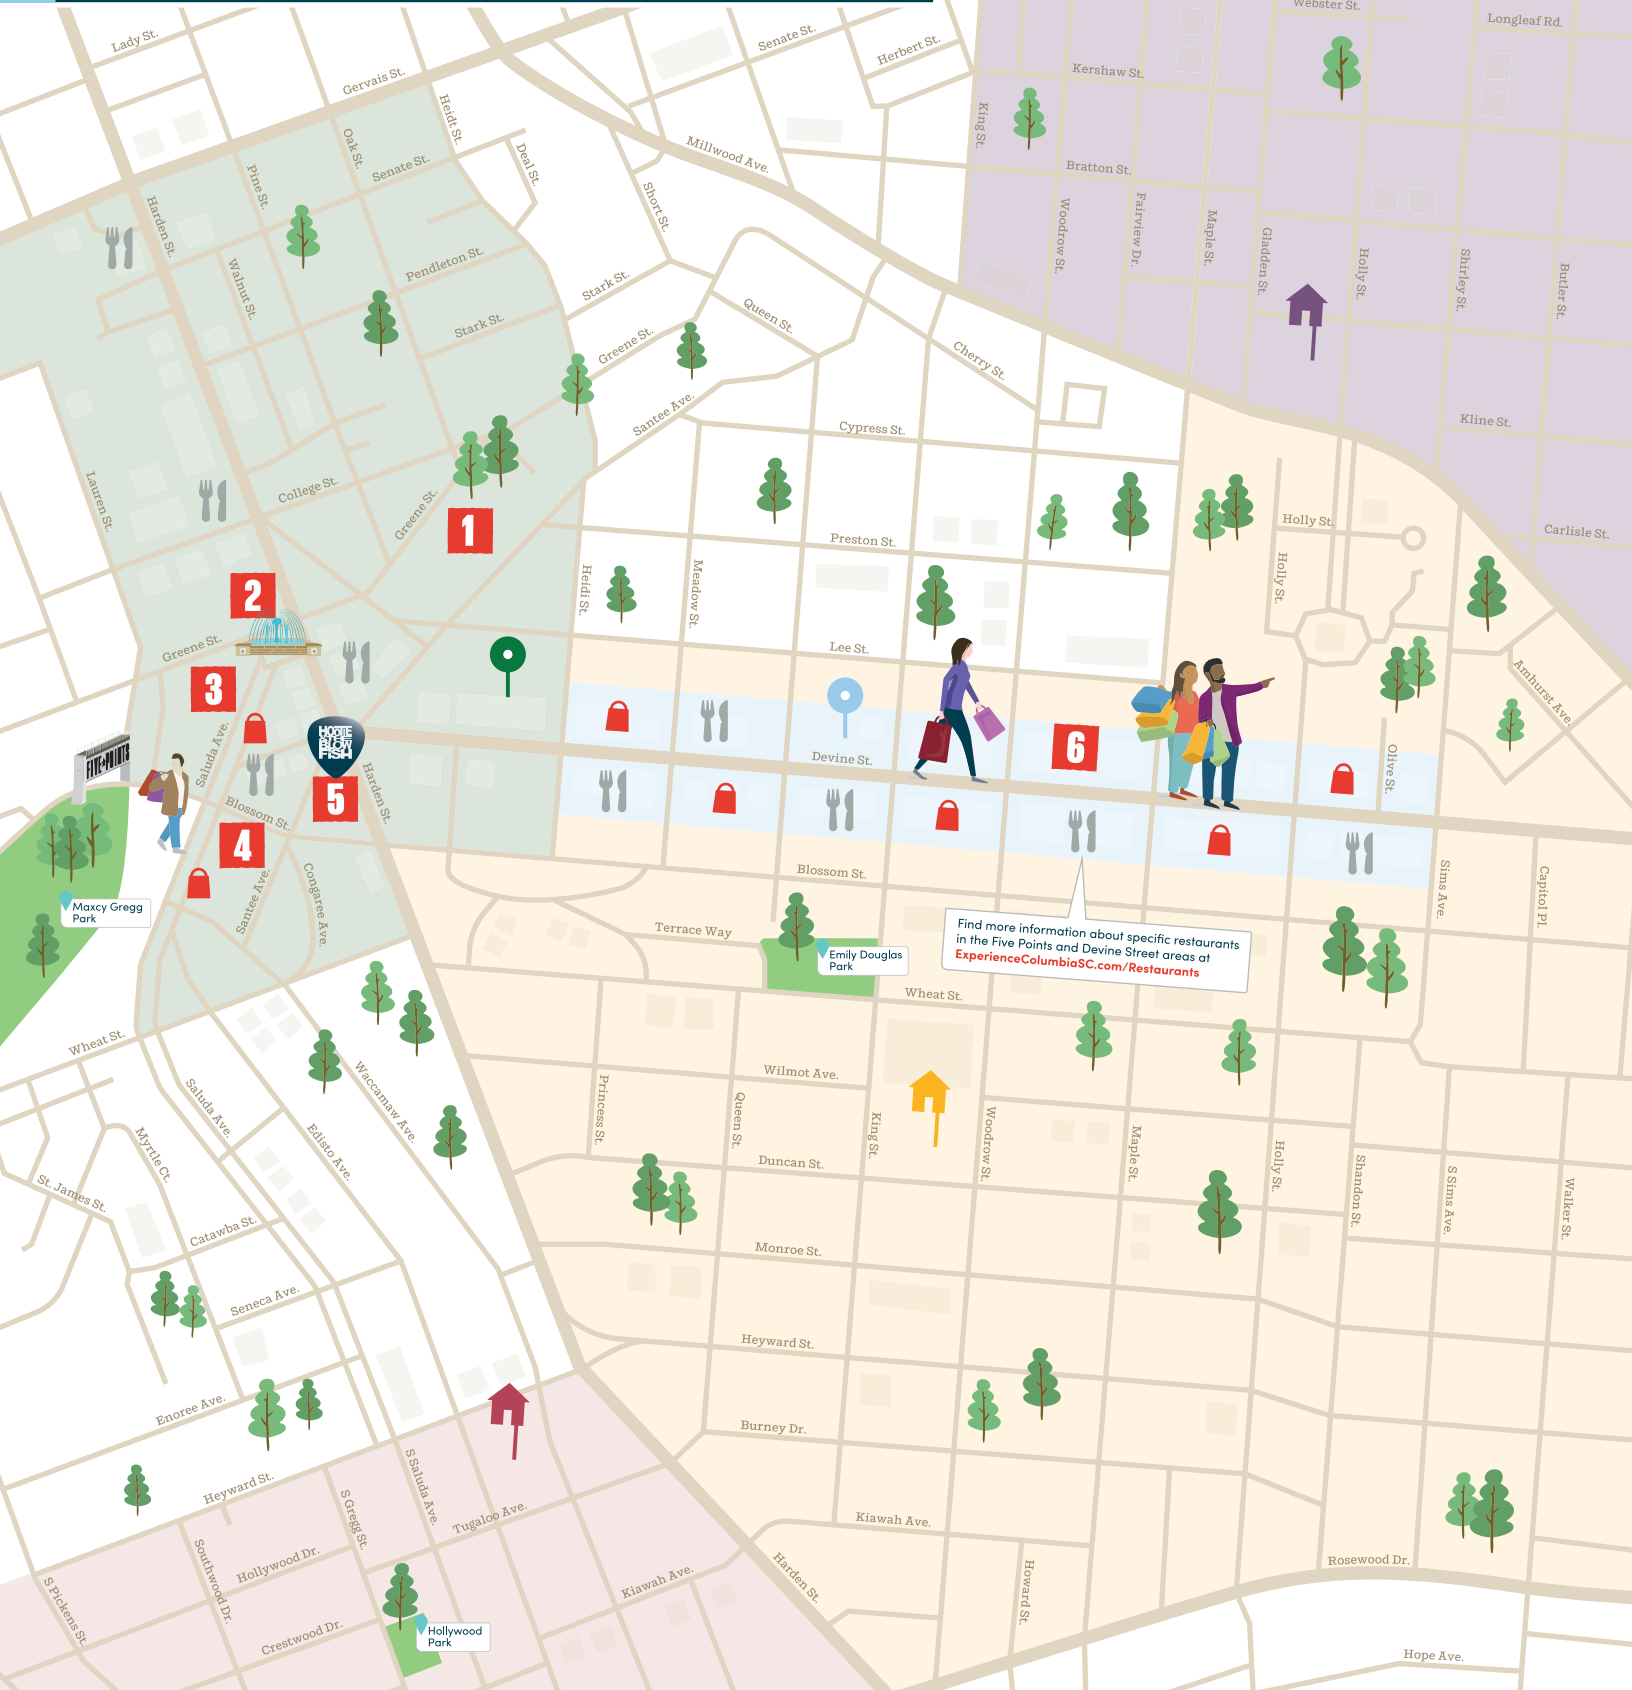

FIVE POINTS/DEVINE STREET

Find more information about specific restaurants in the Five Points and Devine Street areas at ExperienceColumbiaSC.com/Restaurants

- 1** MLK JR. PARK
- 2** FIVE POINTS FOUNTAIN PLAZA
- 3** TAPPS ART CENTER OUTPOST
- 4** CENTENNIAL PLAZA
- 5** HOOTIE & THE BLOWFISH MONUMENT
- 6** DEVINE STREET SHOPPING

DISTRICTS AROUND COLUMBIA
 Take time to explore all the great districts of Columbia, SC.

- FIVE POINTS
- DEVINE STREET

HISTORIC NEIGHBORHOODS IN COLUMBIA

- SHANDON
- MELROSE HEIGHTS
- HOLLWOOD-ROSE HILL

- 📍 **ATTRACTIONS**
- 🍴 **DINING**
- 🛍️ **SHOPPING**