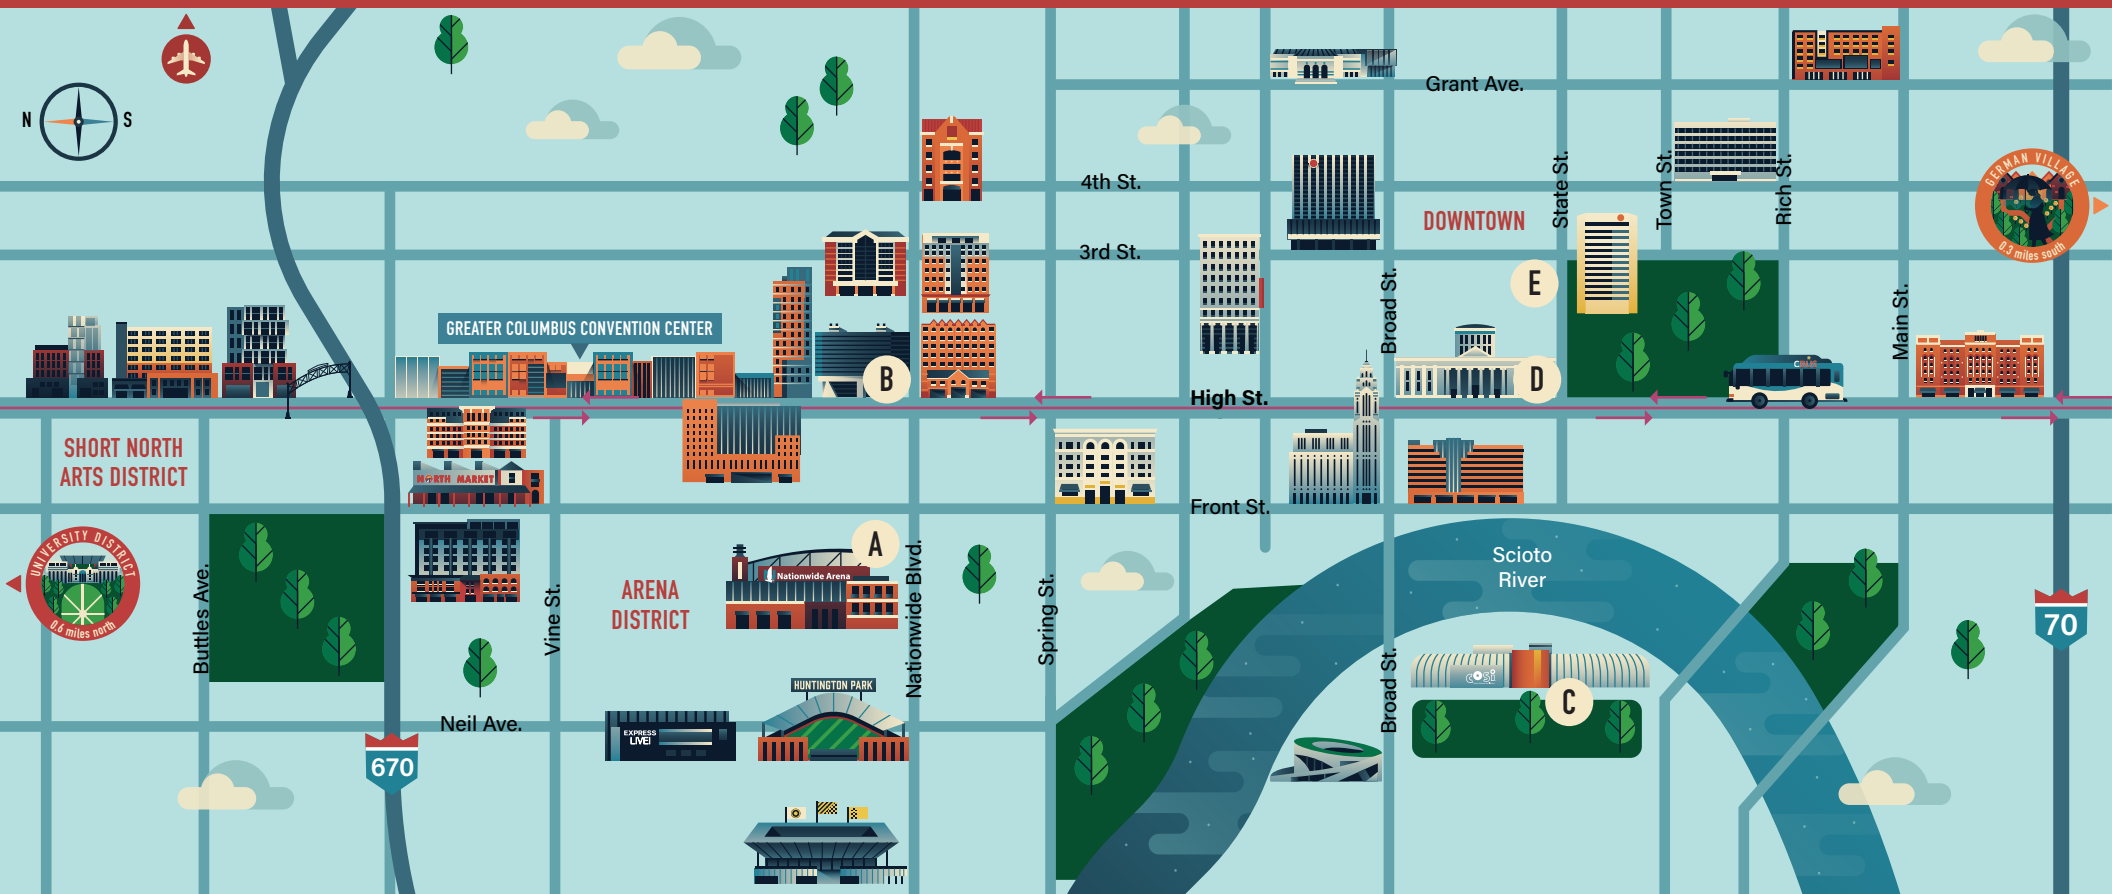

DOWNTOWN MOTORCOACH PARKING MAP

DOWNTOWN MOTORCOACH PARKING

Be sure to ask the venue you are visiting for specific recommendations on parking. You also may contact the City of Columbus at 614-645-7497 to request a parking permit. They are very accommodating and ask for notice of at least three business days.

Public parking can be found at:

- A** **NATIONWIDE ARENA**
200 W. Nationwide Blvd. Located on the northwest side of the Arena. | 614-228-2885 | Paid
- B** **GREATER COLUMBUS CONVENTION CENTER**
140 E. Nationwide Blvd. Located at east lot on north side of Nationwide Blvd., west of 4th St. | 614-827-2526 | Paid
- C** **COSI**
333 W Broad St. Located between W. Town St., Starling St., State St. and Belle St. | 614-629-3171 | Paid

- D** **OHIO STATEHOUSE**
1 Capitol Sq. Located on north side of State St. between 3rd St. and High St. | 614-728-2557 | Free
- E** **OHIO STATEHOUSE**
1 Capitol Sq. Located on west side of 3rd St. between Broad St. and State St. Drop-off, pick-up only. | 614-728-2557 | Free