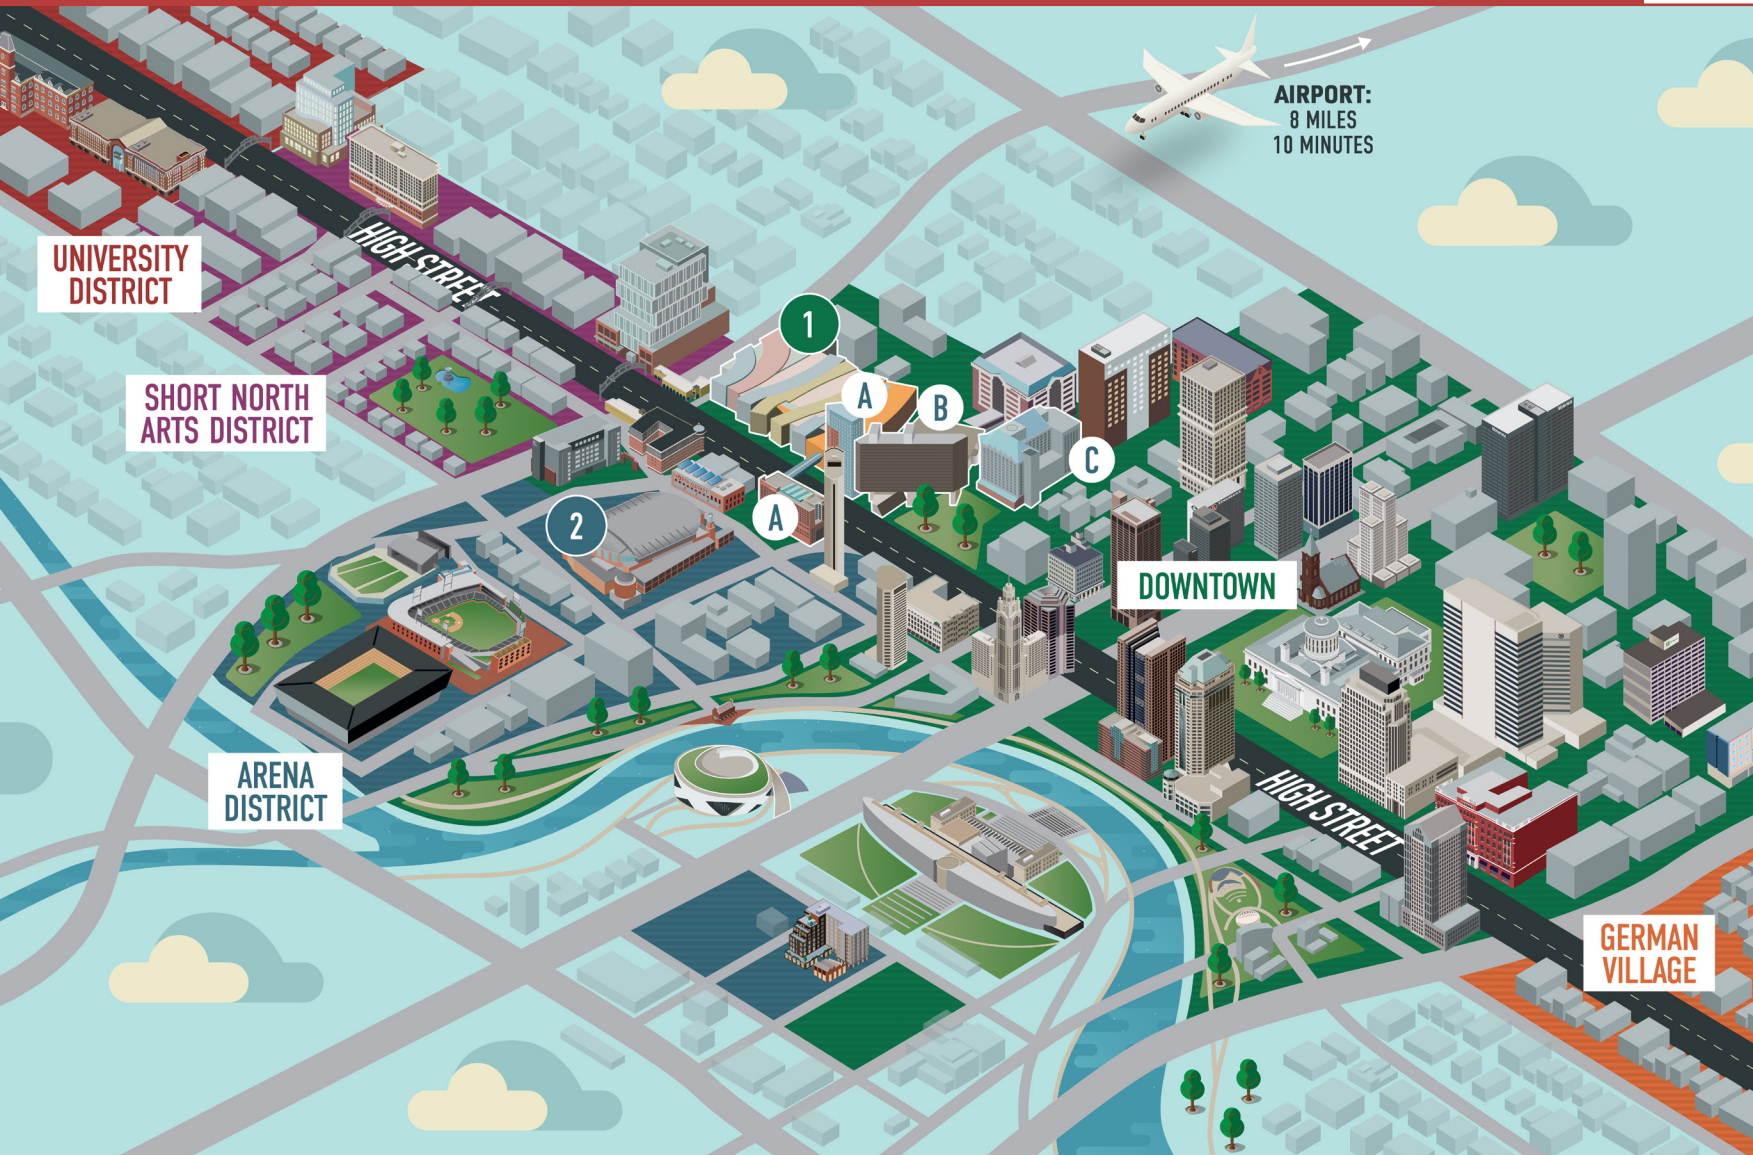

COLUMBUS HOTELS

VETERANS OF FOREIGN WARS

COLUMBUS MAP KEY

- UNIVERSITY DISTRICT
- SHORT NORTH ARTS DISTRICT
- ARENA DISTRICT
- DOWNTOWN
- GERMAN VILLAGE

- 1 Greater Columbus Convention Center (1.8M sq. ft. total)
- 2 Nationwide Arena (20,000 capacity)

- HOTELS**
- A. Hilton Columbus Downtown (1,000 rooms | Connected)
 - B. Hyatt Regency Columbus (633 rooms | Connected)
 - C. Sonesta Columbus Downtown (420 rooms | Connected)
- 5,000+ hotel rooms downtown
2,700 connected/adjacent the Convention Center