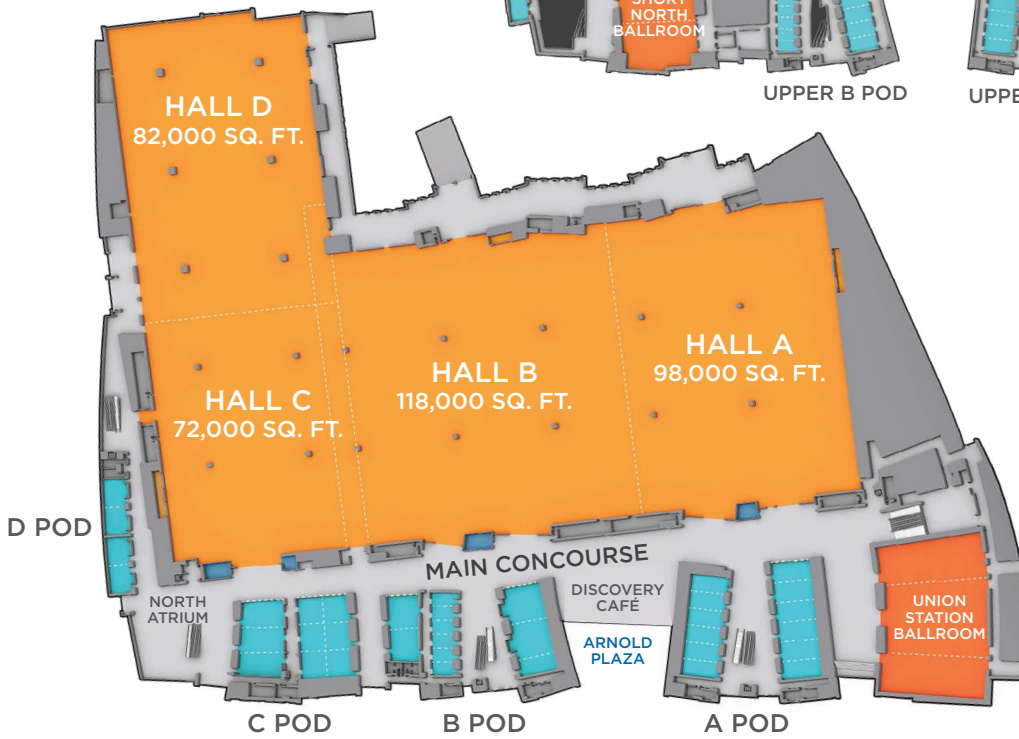

# FLOOR PLAN OVERVIEW

5 LOADING DOCKS

LEVEL 3

LEVEL 2

LEVEL 1

## KEY

- = Exhibit Halls
- = Meeting Rooms
- = Ballrooms
- = Hyatt Regency Meeting Rooms
- = Show Offices
- = Air Wall

GOODALE STREET

NATIONWIDE BLVD

HIGH STREET