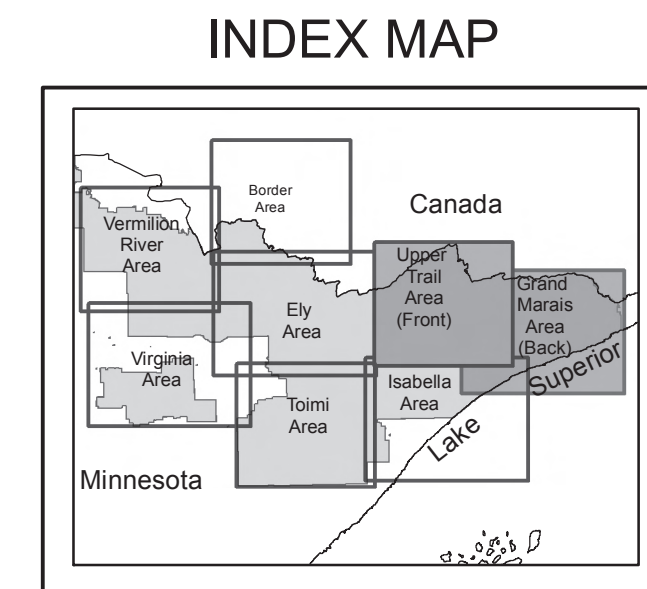

Grand Marais Area

CANADA

Boundary Waters Canoe
Area Wilderness

Boundary Waters Canoe
Area Wilderness

Minnesota Forest Service
JULY 1 2022
America's Great Outdoors

Grand Marais Area (Back)
Upper Trail Area (Front)
National Forest
Superior
Motor Vehicle
Use Map

LEGEND

- Roads Open to Highway Legal Vehicles
- Roads Open to All Vehicles
- Trails Open to Vehicles 5' or Less in Width
- Special Vehicle Designation (See Table)
- Seasonal Designation (See Table)
- Use along with road and trail symbols listed above
- Highways, U.S. State
- Other Public Roads
- Other Public Trails
- Railroad
- 70333 Short Route Indicator
- Forest or Unit Boundary
- National Forest System Lands
- Non-National Forest System Lands within the National Forest
- Wilderness Area
- Lakes and Rivers