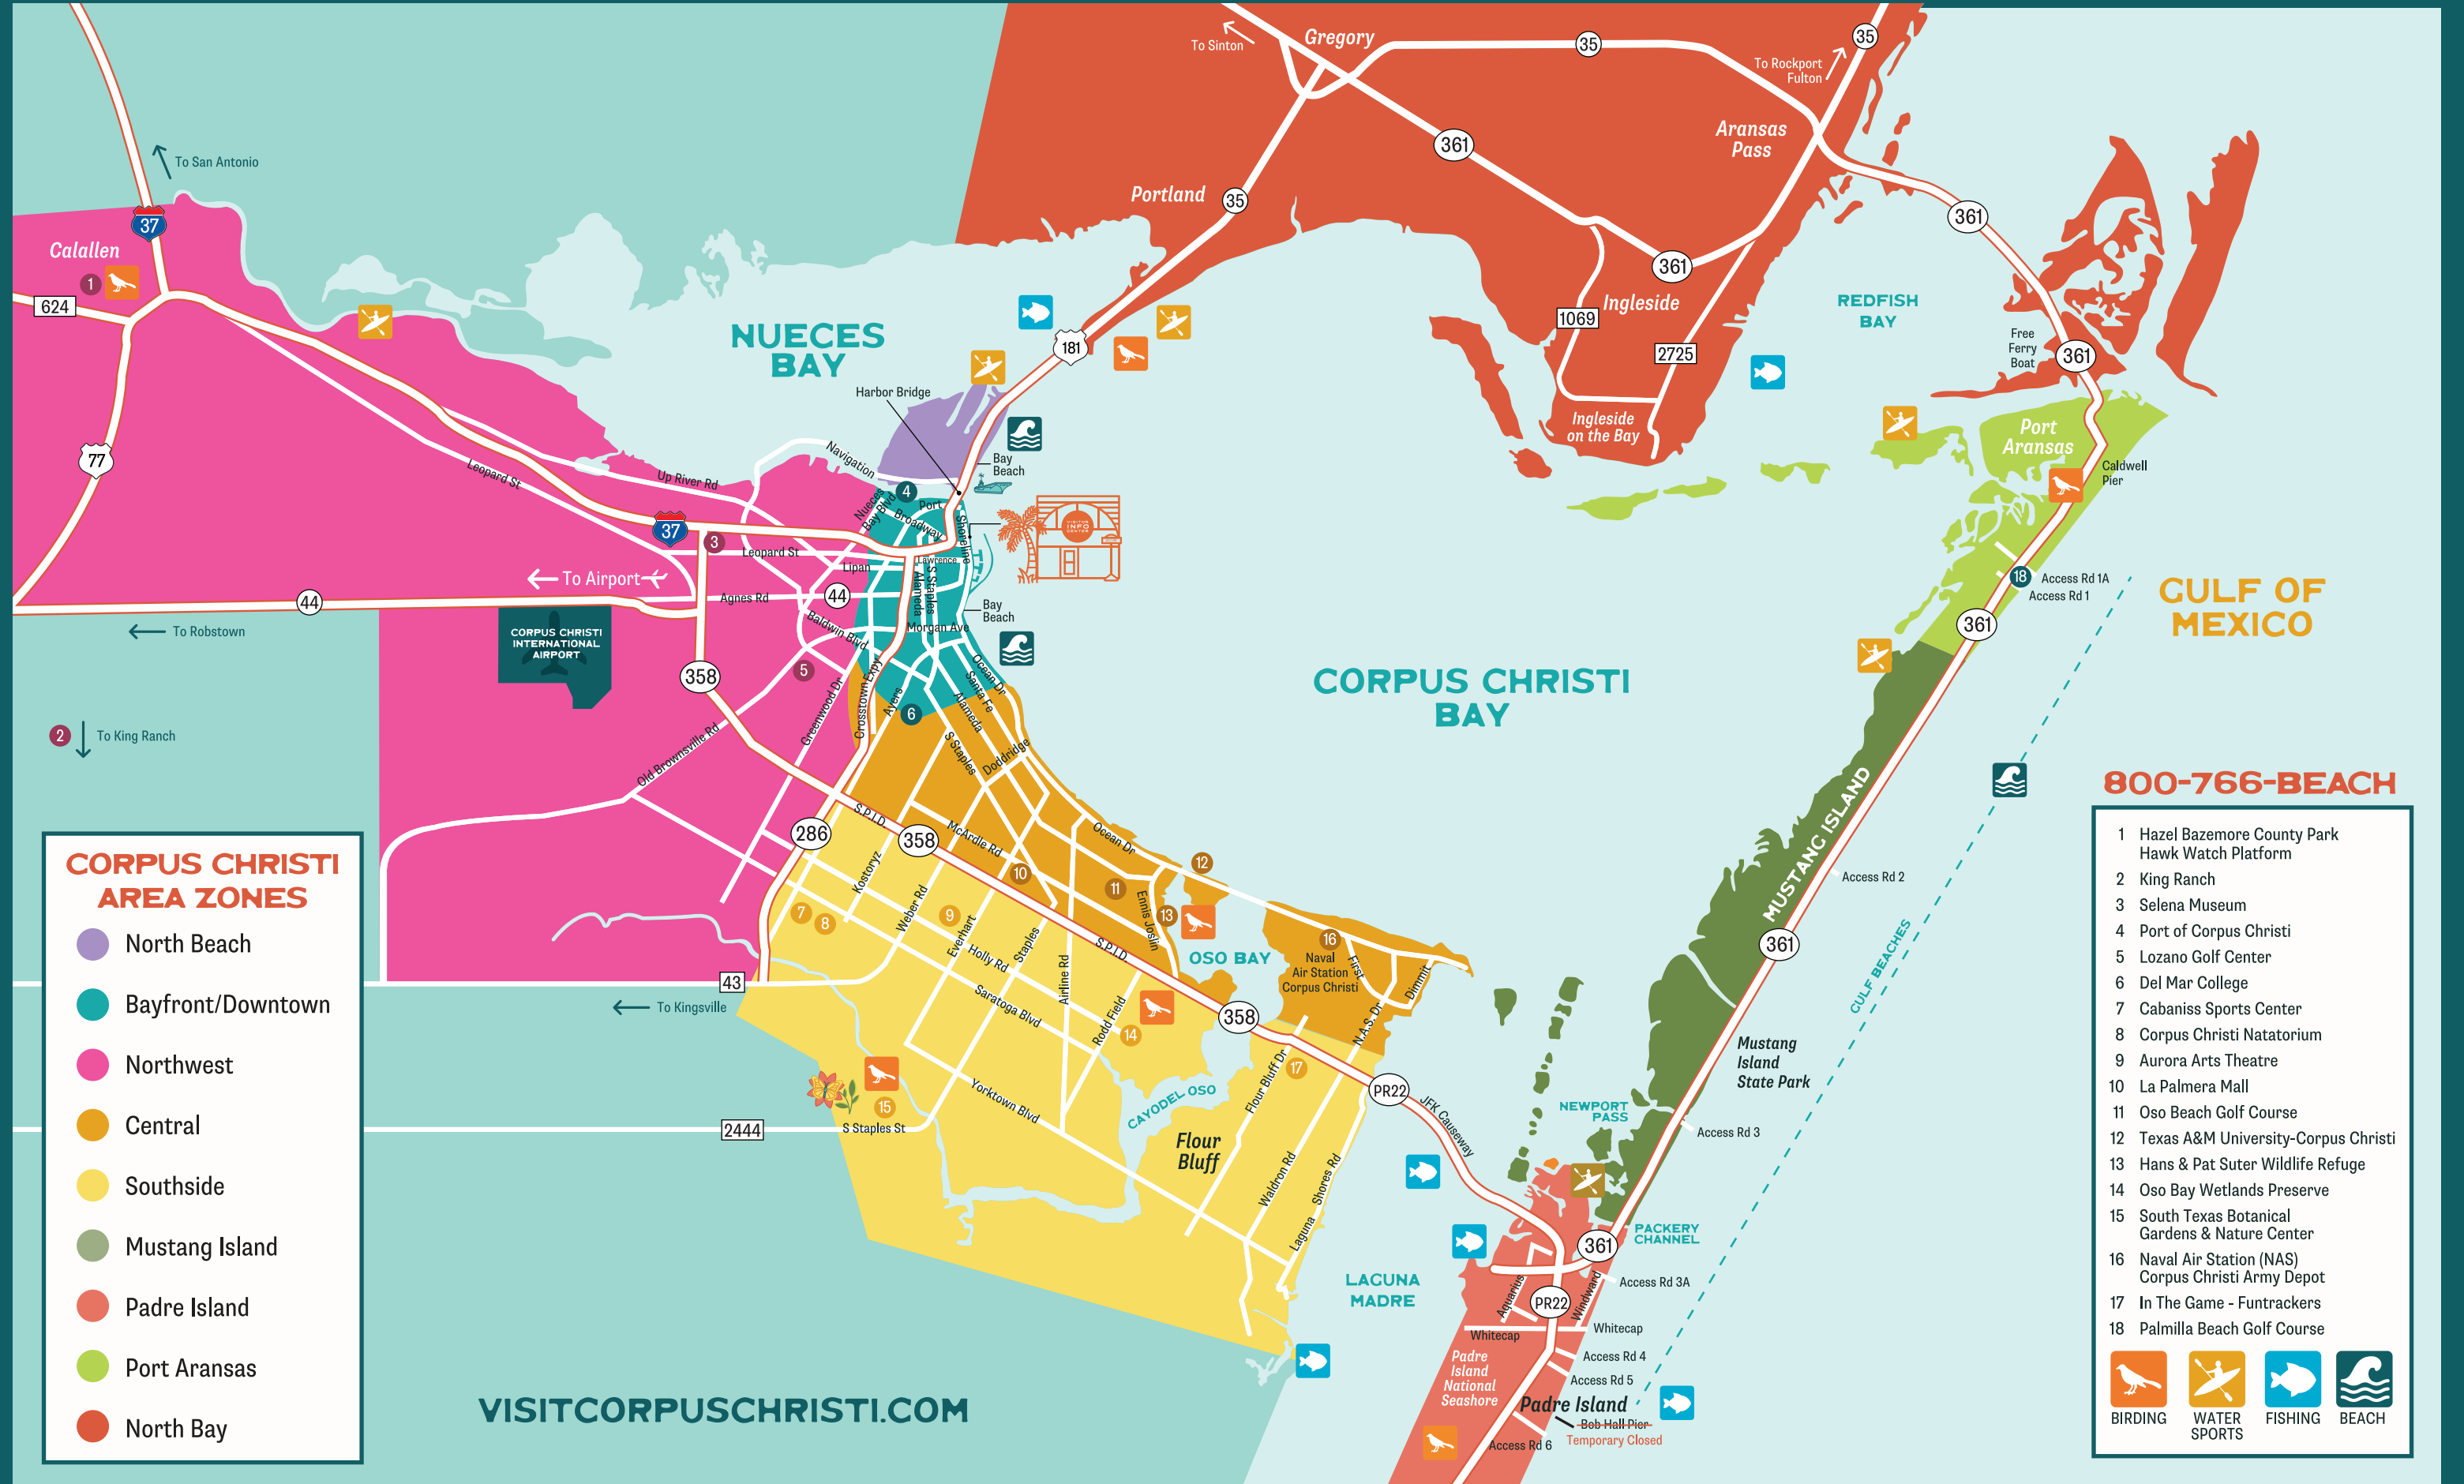

**800-766-BEACH**

- 1 In The Game - Funtrackers
- 2 Bluff's Landing Marina
- 3 Treasure Island Golf & Games
- 4 Marker 37
- 5 Packery Channel Nature Park
- 6 Mustang Island State Park
- 7 Newport Pass Beach
- 8 North Packery Beach (JP Luby Surf Park)
- 9 Packery Channel & Jetties
- 10 South Packery Beach
- 11 Texas Sealife Center
- 12 Michael Ellis Beach & Seawall Padre Island Surf Camp
- 13 Whitecap Beach
- 14 Padre Balli Park
- 15 Nueces County Briscoe King Pavilion
- 16 Natural Beach
- 17 Horses on the Beach
- 18 Padre Island National Seashore
- 19 Bird Island Basin Boat Ramp
- 20 Worldwinds Windsurfing
- 21 Malaquite Visitor Center

**800-766-BEACH**

- ★ VISITOR INFO CENTER**  
361-561-2000 | 309 N. Water St., Ste. D  
Located in Water Street Market
- NORTH BEACH**
  - 1 North Beach
  - 2 USS Lexington Museum on the Bay
  - 3 Texas State Aquarium
- SEA DISTRICT**
  - 4 Harbor Bridge
  - 5 Congressman Solomon P. Ortiz International Center
  - 6 Whataburger Field
  - 7 Hurricane Alley Waterpark
  - 8 Brewster Street Ice House
  - 9 Corpus Christi Museum of Science & History
  - 10 Art Museum of South Texas
  - 11 Texas State Museum of Asian Cultures
  - 12 Harbor Playhouse
  - 13 American Bank Center Convention Center & Arena
  - 14 Instituto de Cultura Hispanica (Museum of Hispanic Culture)
  - 15 Heritage Park
  - 16 Concrete Street Amphitheater
- MARINA DISTRICT**
  - 17 Corpus Christi Bayfront Seawall
  - 18 K Space Contemporary
  - 19 Harrison's Landing - Boat Tours
  - 20 Selena Memorial - Mirador de la Flor
  - 21 Fun Time Rentals
  - 22 Texas Tease Yacht Charters
  - 23 Water Street Market
  - 24 Art Center of Corpus Christi
  - 25 Water Dog Floating Yoga
  - 26 Enjoy Corpus Christi Tours
- UPTOWN**
  - 27 Centennial House
  - 28 Blucher Park
- WATER'S EDGE**
  - 29 Sherrill Veterans' Memorial Park
  - 30 The Water's Edge
  - 31 McGee Beach
  - 32 Cole Park Pier/Corpus Christi Skate Park