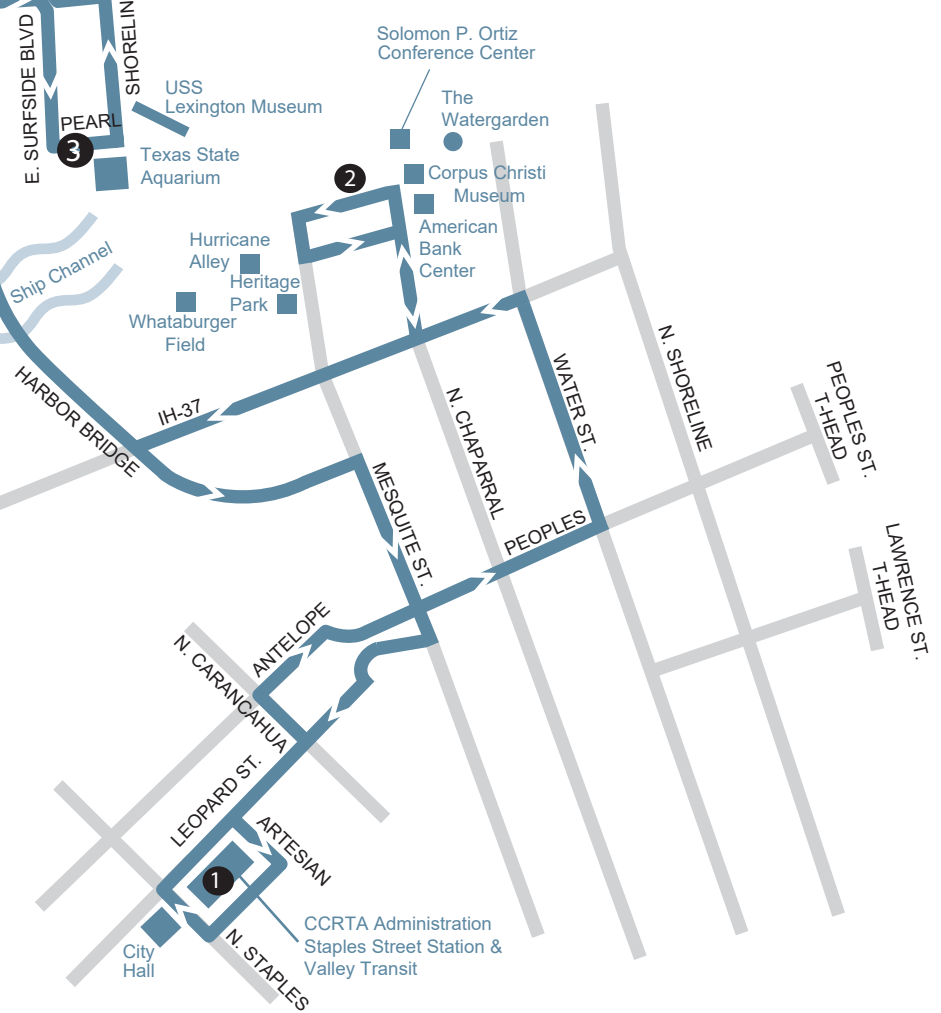

ROUTEMAP

78

North Beach Shuttle

POINTS OF INTEREST:

- Corpus Christi Museum
- American Bank Center
- Solomon Ortiz Center
- Port of CC Admin. Offices
- CCRTA Admin. Offices
- North Beach
- Texas State Aquariumz
- USS Lexington Museum

Effective: June 19, 2023

78 North Beach Shuttle

To: North Beach

To: Downtown Bayfront

MONDAY - SATURDAY

To: Texas State Aquarium

To: Staples Street Station

	Staples Street Station -Departs- 1	Chaparral & Hirsch 2	Texas State Aquarium 3	Staples Street Station -Arrives- 1
A.M.	6:50	6:57	7:10	7:25>
	7:50	7:57	8:10	8:25>
	8:50	8:57	9:10	9:25>
	9:50	9:57	10:10	10:25>
	10:50	10:57	11:10	11:25>
P.M.	11:50	11:57	12:10	12:25>
	12:50	12:57	1:10	1:25>
	1:50	1:57	2:10	2:25>
	2:50	2:57	3:10	3:25>
	3:50	3:57	4:10	4:25>
	4:50	4:57	5:10	5:25>
	5:50	5:57	6:10	6:25>
	6:50	6:57	7:10	7:25*

Lift Equipped/Accessible Each Trip.

* - Out of service on arrival.

> - To Route 6 Santa Fe/Malls