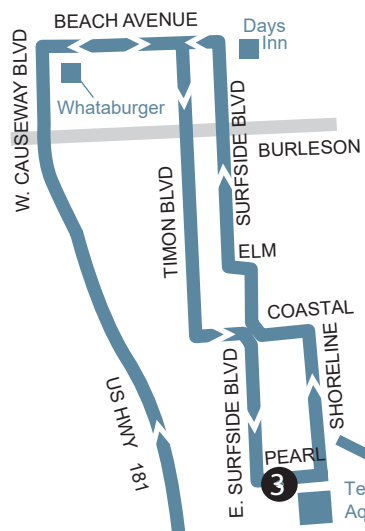

ROUTEMAP

78

North Beach Shuttle

POINTS OF INTEREST:

- Corpus Christi Museum
- American Bank Center
- Solomon Ortiz Center
- Port of CC Admin. Offices
- CCRTA Admin. Offices
- North Beach
- Texas State Aquariumz
- USS Lexington Museum

Effective: June 19, 2023

78 North Beach Shuttle

To: North Beach

To: Downtown Bayfront

MONDAY - SATURDAY

To: Texas State Aquarium

To: Staples Street Station

	Staples Street Station -Departs- 1	Chaparral & Hirsch 2	Texas State Aquarium 3	Staples Street Station -Arrives- 1
A.M.	6:50	6:57	7:10	7:25>
	7:50	7:57	8:10	8:25>
	8:50	8:57	9:10	9:25>
	9:50	9:57	10:10	10:25>
	10:50	10:57	11:10	11:25>
P.M.	11:50	11:57	12:10	12:25>
	12:50	12:57	1:10	1:25>
	1:50	1:57	2:10	2:25>
	2:50	2:57	3:10	3:25>
	3:50	3:57	4:10	4:25>
	4:50	4:57	5:10	5:25>
	5:50	5:57	6:10	6:25>
	6:50	6:57	7:10	7:25*

Lift Equipped/Accessible Each Trip.

* - Out of service on arrival.

> - To Route 6 Santa Fe/Malls