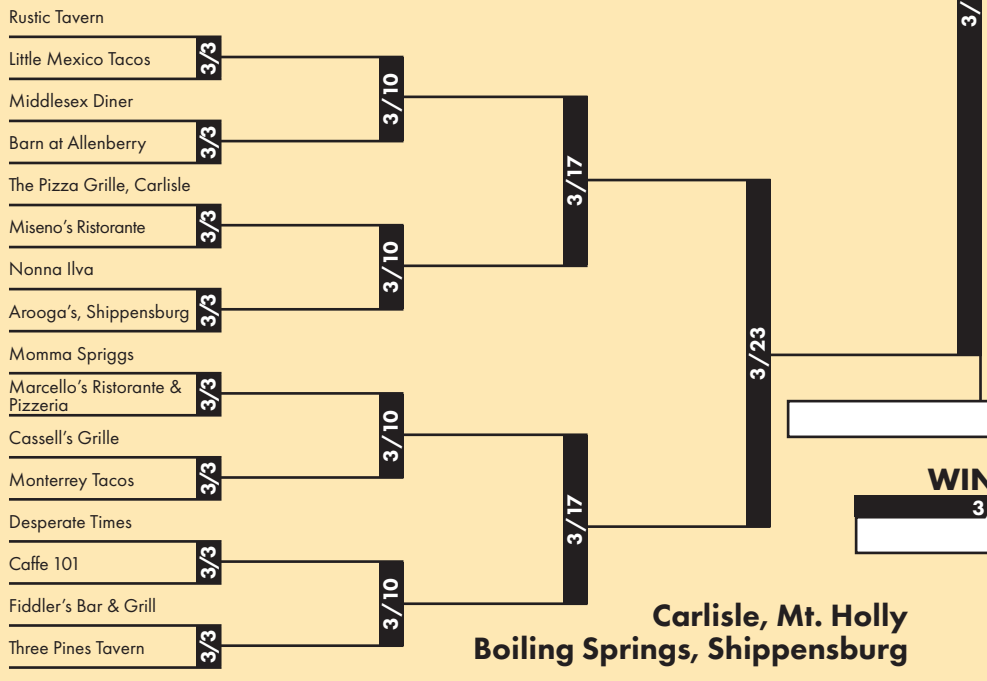

2026

CUMBERLAND VALLEY

Downtown Carlisle

Mechanicsburg

WINNER

3/27