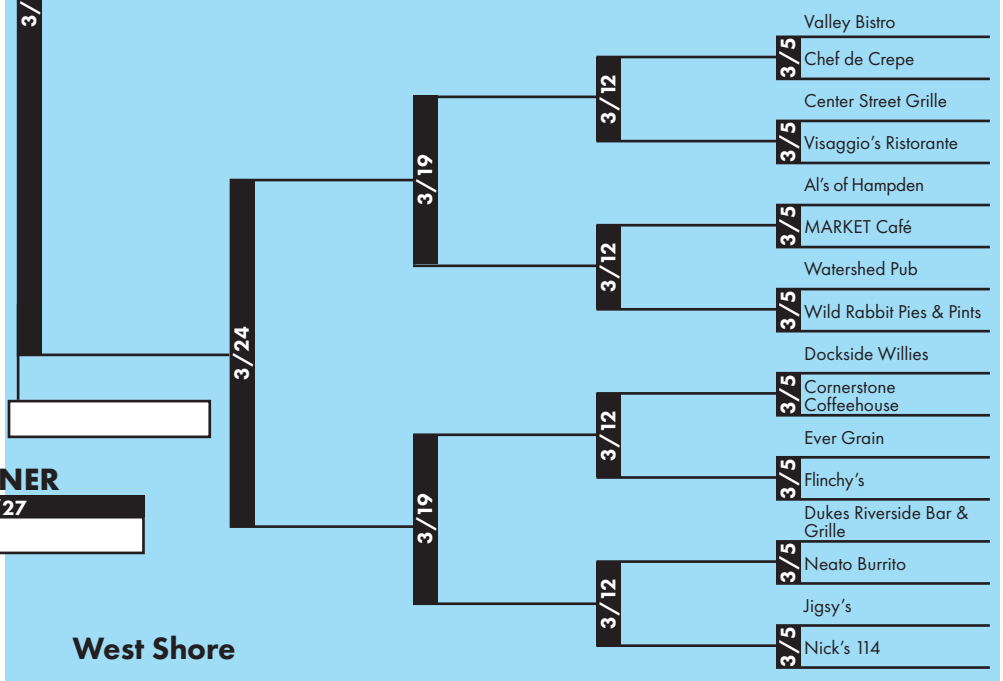

2026

CUMBERLAND VALLEY

Downtown Carlisle

Mechanicsburg

WINNER

3/27