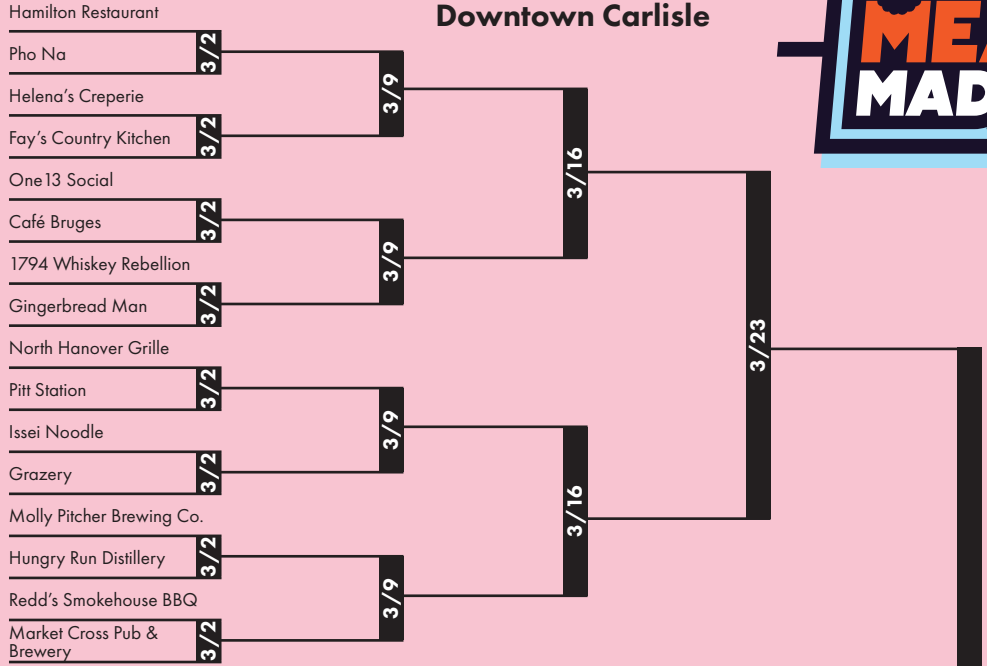

2026

CUMBERLAND VALLEY

Downtown Carlisle

Mechanicsburg

WINNER

3/27