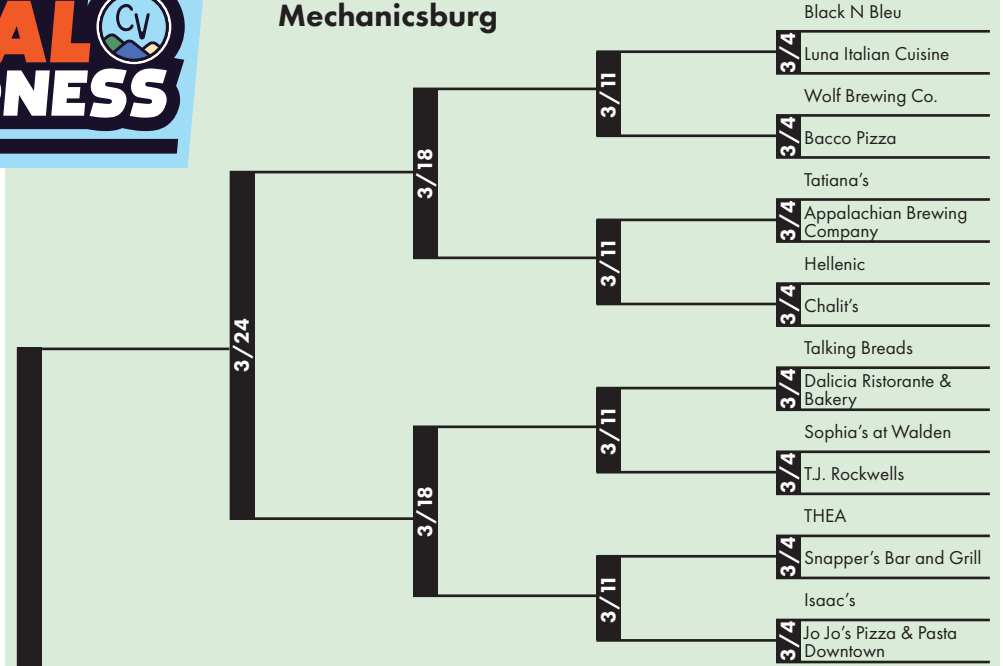

2026

CUMBERLAND VALLEY

Downtown Carlisle

Mechanicsburg

WINNER

3/27