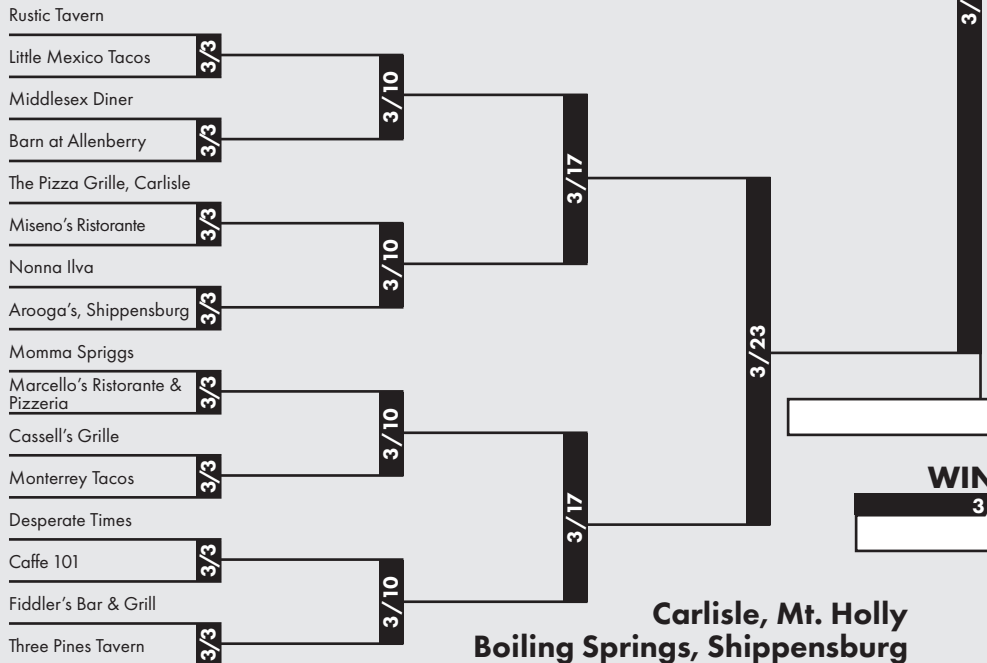

# 2026

CUMBERLAND VALLEY

## Downtown Carlisle

## Mechanicsburg

## West Shore

**WINNER**

3/27