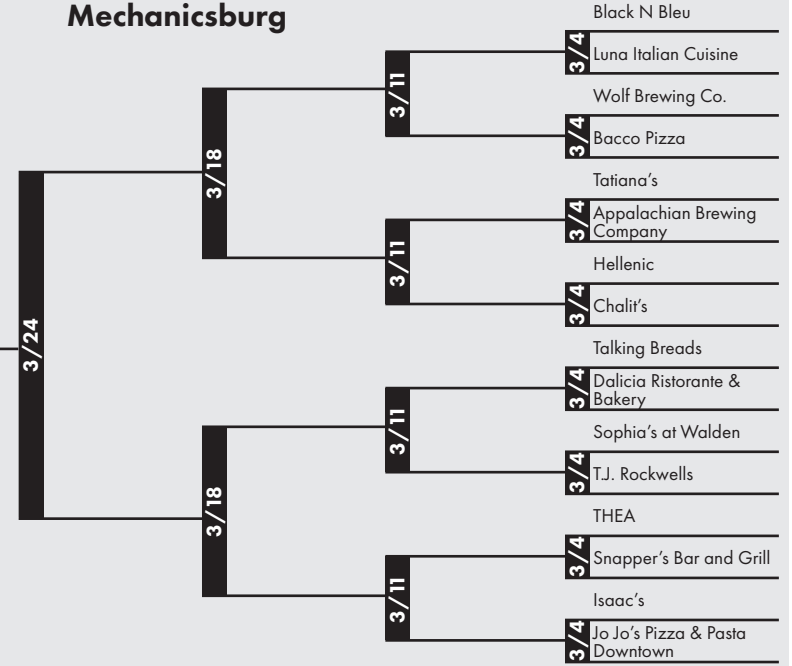

# 2026

CUMBERLAND VALLEY

## Downtown Carlisle

## Mechanicsburg

## West Shore

**WINNER**

3/27