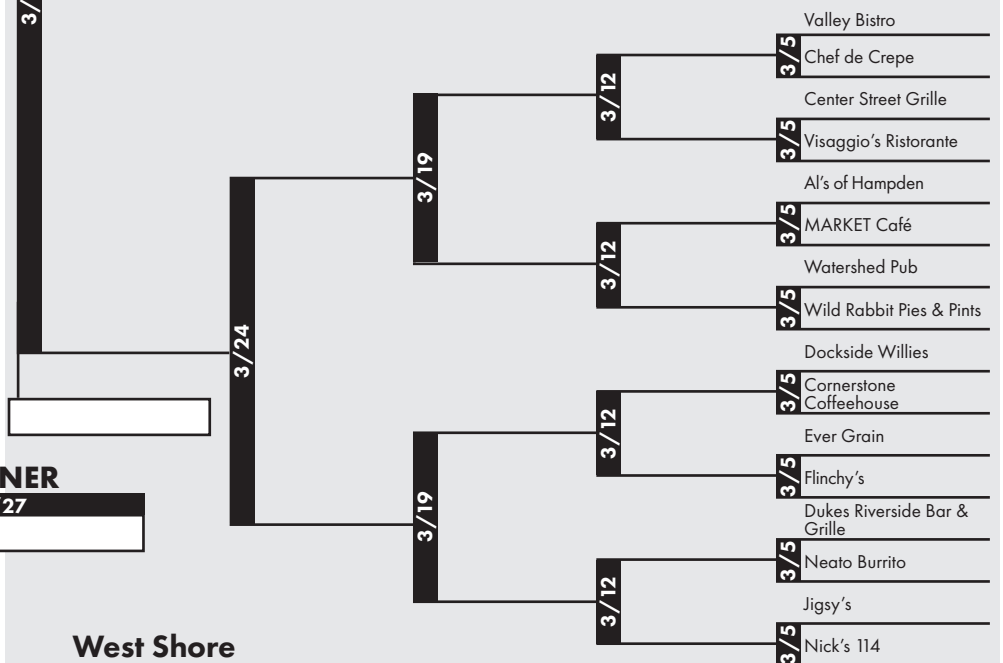

# 2026

CUMBERLAND VALLEY

## Downtown Carlisle

## Mechanicsburg

## West Shore

**WINNER**

3/27