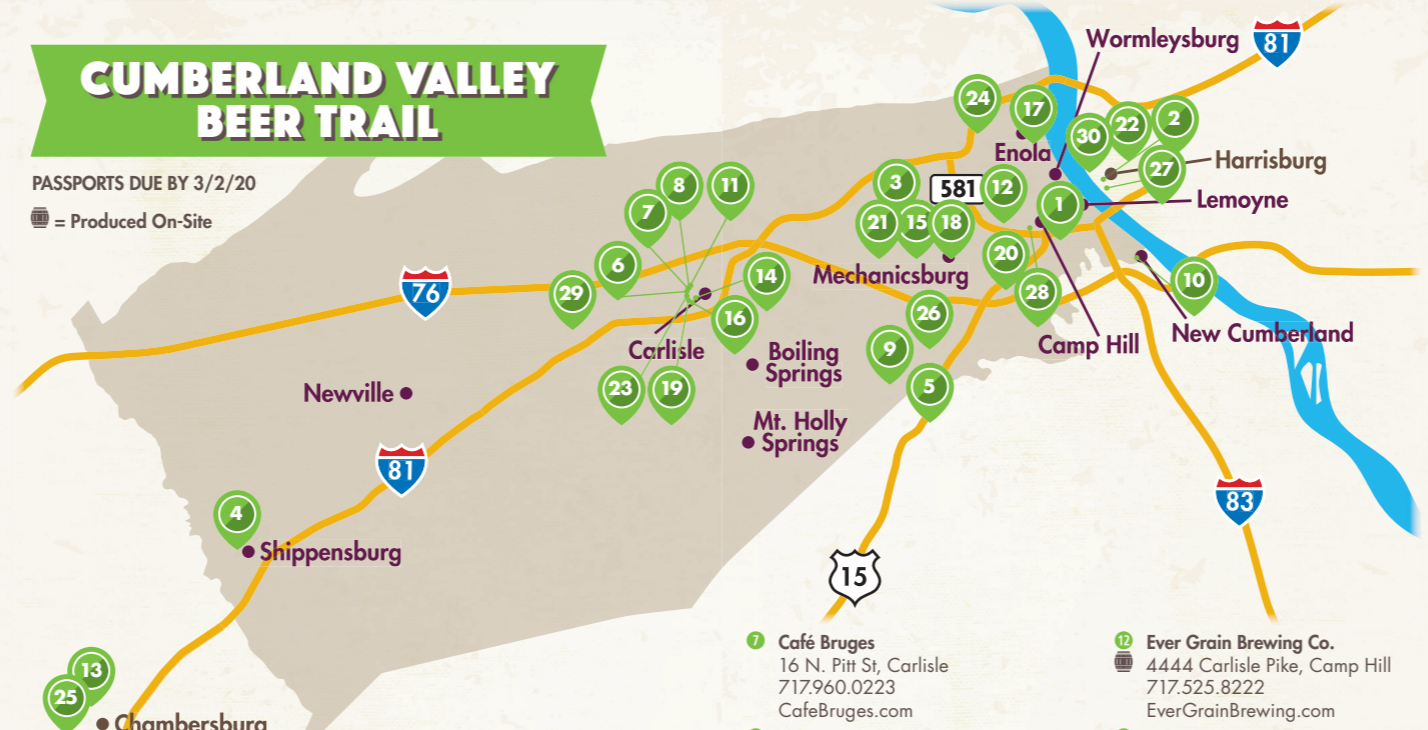

2050 STATE BREWING CO./ BREWHOUSE GRILLE	APPALACHIAN BREWING COMPANY	BIG BOTTOM BREWERY/ AL'S PIZZA OF DILLSBURG	BURD'S NEST BREWING CO.
CAFÉ BRUGES	CASTLERIGG WINE SHOP	COLD SPRING INN & BREWING CO.	DEAD LIGHTNING DISTILLERY
DESPERATE TIMES BREWERY	EVER GRAIN BREWING CO.	GEARHOUSE BREWING CO.	GRAND ILLUSION HARD CIDER
HARTY BREWING COMPANY	HOOK & FLASK STILL WORKS	JIGSY'S	LARSEN MEADWORKS
MARKET CROSS PUB & BREWERY	MARZONI'S BRICK OVEN & BREWING CO.	MELLOW MINK BREWING	MILLWORKS
MOLLY PITCHER BREWING CO.	PIZZA BOY BREWING/AL'S OF HAMPDEN	ROY PITZ BREWING COMPANY	T.J. ROCKWELL'S
THE VEGETABLE HUNTER	VITO'S ITALIAN RISTORANTE & WINERY	THE WINERY AT THE LONG SHOT FARM	ZERODAY BREWING CO.

CUMBERLAND VALLEY BEER TRAIL

PASSPORTS DUE BY 3/2/20

= Produced On-Site

- **1** **2050 State Brewing Co./Brewhouse Grille**
  2050 State Rd, Camp Hill
  717.737.0030
  BrewHouseGrille.com
- **2** **Appalachian Brewing Company of Harrisburg***
  50 N. Cameron St, Harrisburg
  717.221.1080
  ABCBrew.com
- **3** **Appalachian Brewing Company of Mechanicsburg***
  6462 Carlisle Pike, Mechanicsburg
  717.795.4660
  ABCBrew.com
- **4** **Appalachian Brewing Company of Shippensburg***
  15 W. King St, Shippensburg
  717.477.5944
  ABCBrew.com
  *Only one ABC sticker is required for the passport
- **5** **Big Bottom Brewery/Al's Pizza of Dillsburg**
  6 Tristan Dr, Dillsburg
  717.502.8800
  AlsPizzaDillsburg.com
- **6** **Burd's Nest Brewing Co.**
  19 N. Hanover St, Carlisle
  717.385.7152
  BurdsNestBrewingCo.com
- **7** **Café Bruges**
  16 N. Pitt St, Carlisle
  717.960.0223
  CafeBruges.com
- **8** **Castlerigg Wine Shop**
  110 S. Hanover St, Carlisle
  717.462.4663
  CastleriggWineShop.com
- **9** **Cold Springs Inn & Brewing Company**
  993 Park Place, Mechanicsburg
  717.790.9395
  ColdSpringsInn.com
- **10** **Dead Lightning Distillery**
  311 Bridge St, New Cumberland
  717.695.7284
  DeadLightningDistillery.com
- **11** **Desperate Times Brewery**
  1201 Carlisle Springs Rd, Carlisle
  717.706.3192
  DesperateTimesBrewery.com
- **12** **Ever Grain Brewing Co.**
  4444 Carlisle Pike, Camp Hill
  717.525.8222
  EverGrainBrewing.com
- **13** **GearHouse Brewing Co.**
  253 Grant St, Chambersburg
  717.552.2427
  GearHouseBrewingCo.com
- **14** **Grand Illusion Hard Cider**
  26 W. High St, Carlisle
  717.462.4716
  GrandIllusionCider.com
- **15** **Harty Brewing Company**
  146 Walden Way, Mechanicsburg
  717.395.3478
  HartyBrewCo.com
- **16** **Hook & Flask Still Works**
  137 N. Hanover St, Carlisle
  717.601.2770
  HookandFlaskStillWorks.com
- **17** **Jigsy's**
  225 North Enola Rd, Enola
  717.732.7708
  JigsysPizza.com
- **18** **Larsen Meadworks**
  35 W. Main St Mechanicsburg
  717.215.0279
  LarsenMeadworks.com
- **19** **Market Cross Pub & Brewery**
  113 N. Hanover St, Carlisle
  717.258.1234
  MarketCrossPub.com
- **20** **Marzoni's Brick Oven & Brewing Co.**
  4925 Ritter Rd, Mechanicsburg
  717.766.6289
  Marzonis.com
- **21** **Mellow Mink Brewing**
  4830 Carlisle Pike, Mechanicsburg
  717.693.7687
  MellowMink.com
- **22** **Millworks**
  340 Verbeke St, Harrisburg
  717.695.4888
  MillworksHarrisburg.com
- **23** **Molly Pitcher Brewing Co.**
  139 W. High St, Carlisle
  717.609.0969
  MollyPitcher.com
- **24** **Pizza Boy Brewing/Al's of Hampden**
  2240 Millennium Way, Enola
  717.728.3840
  PizzaBoysBrewing.com
- **25** **Roy Pitz Brewing Company**
  140 N. Third St, Chambersburg
  717.496.8753
  RoyPitzBeerStube.com
- **26** **T.J. Rockwell's**
  896 W. Grantham Rd, Mechanicsburg
  717.766.4200
  TJRockwells.com
- **27** **The Vegetable Hunter**
  614 N. 2nd St, Harrisburg
  717.695.6229
  TheVegetableHunter.com
- **28** **Vito's Italian Ristorante & Winery**
  1150 Lowther Rd, Camp Hill
  717.737.4040
  VitosItalianRestaurante.com
- **29** **The Winery at The Long Shot Farm**
  1925 McClures Gap Rd, Carlisle
  717.488.5815
  TheLongShotFarm.com
- **30** **Zeroday Brewing Co.**
  250 Reily St, Harrisburg
  717.745.6218
  ZeroDayBrewing.com

PLAN YOUR TRIP