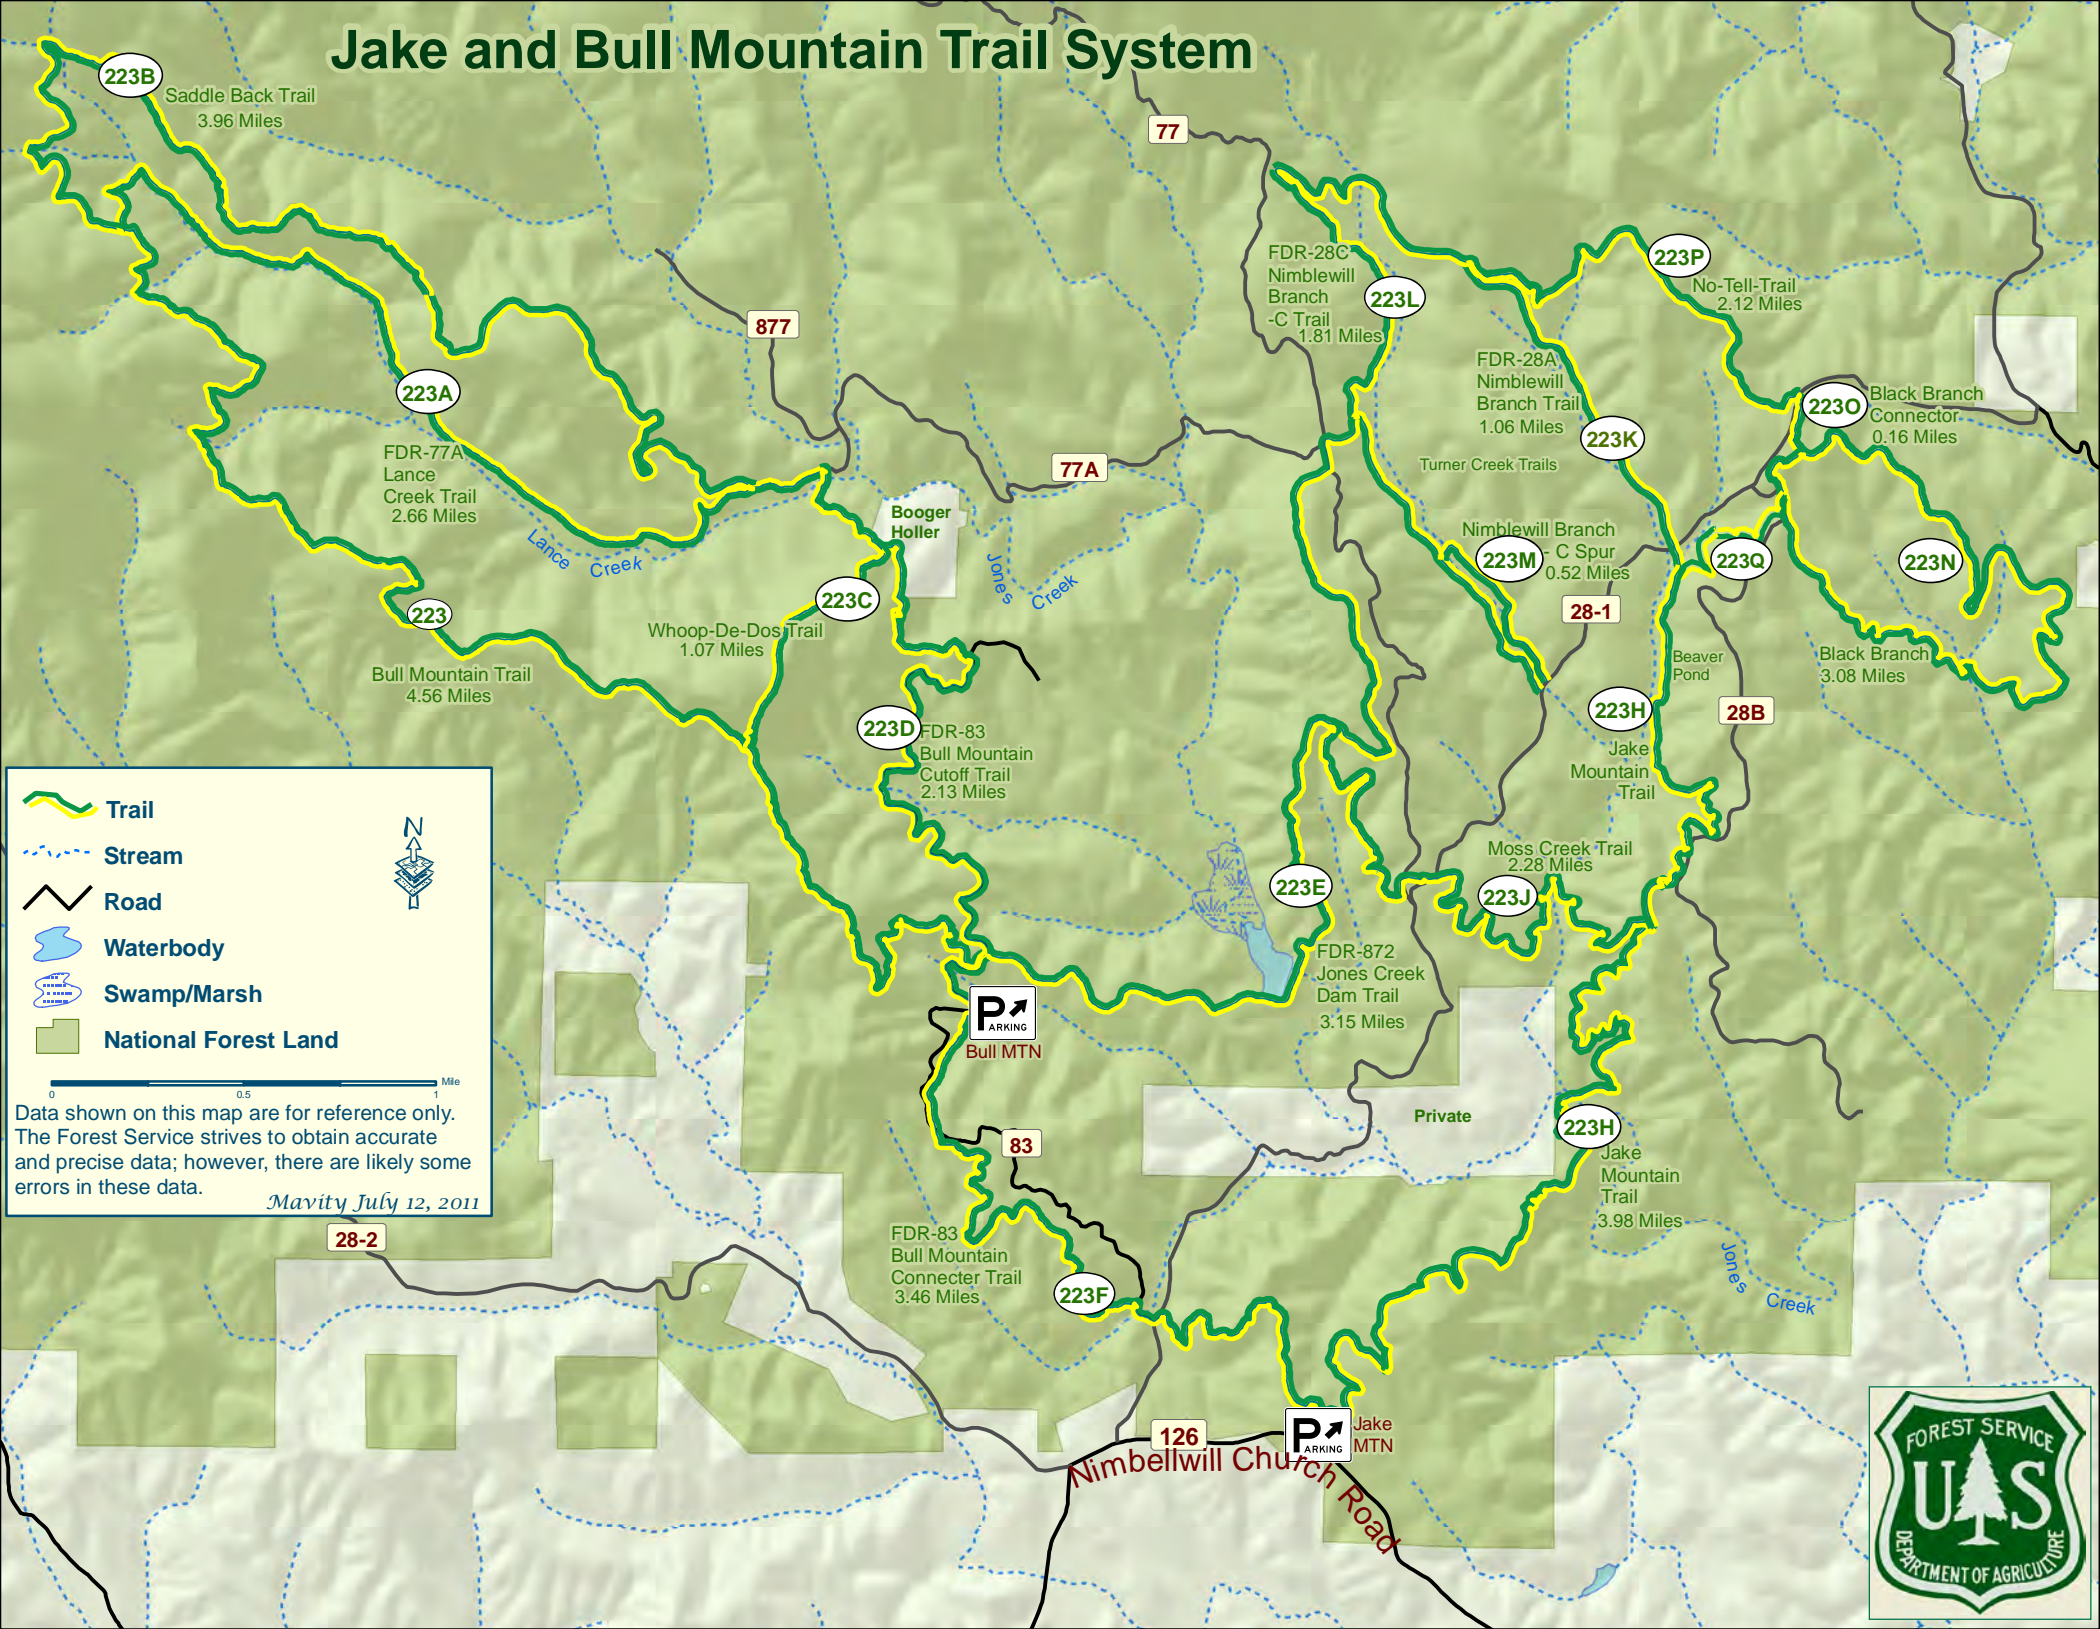

Jake and Bull Mountain Trail System

223B Saddle Back Trail
3.96 Miles

223A

FDR-77A
Lance
Creek Trail
2.66 Miles

223

Bull Mountain Trail
4.56 Miles

877

223C

Whoop-De-Dos Trail
1.07 Miles

223D

FDR-83
Bull Mountain
Cutoff Trail
2.13 Miles

83

FDR-83
Bull Mountain
Connector Trail
3.46 Miles

223F

77

77A

28-1

223E

FDR-872
Jones Creek
Dam Trail
3.15 Miles

223J

Moss Creek Trail
2.28 Miles

Private

223H

Jake
Mountain
Trail
3.98 Miles

28B

223H
Jake
Mountain
Trail

223P

No-Tell-Trail
2.12 Miles

223O

Black Branch
Connector
0.16 Miles

223N

Black Branch
3.08 Miles