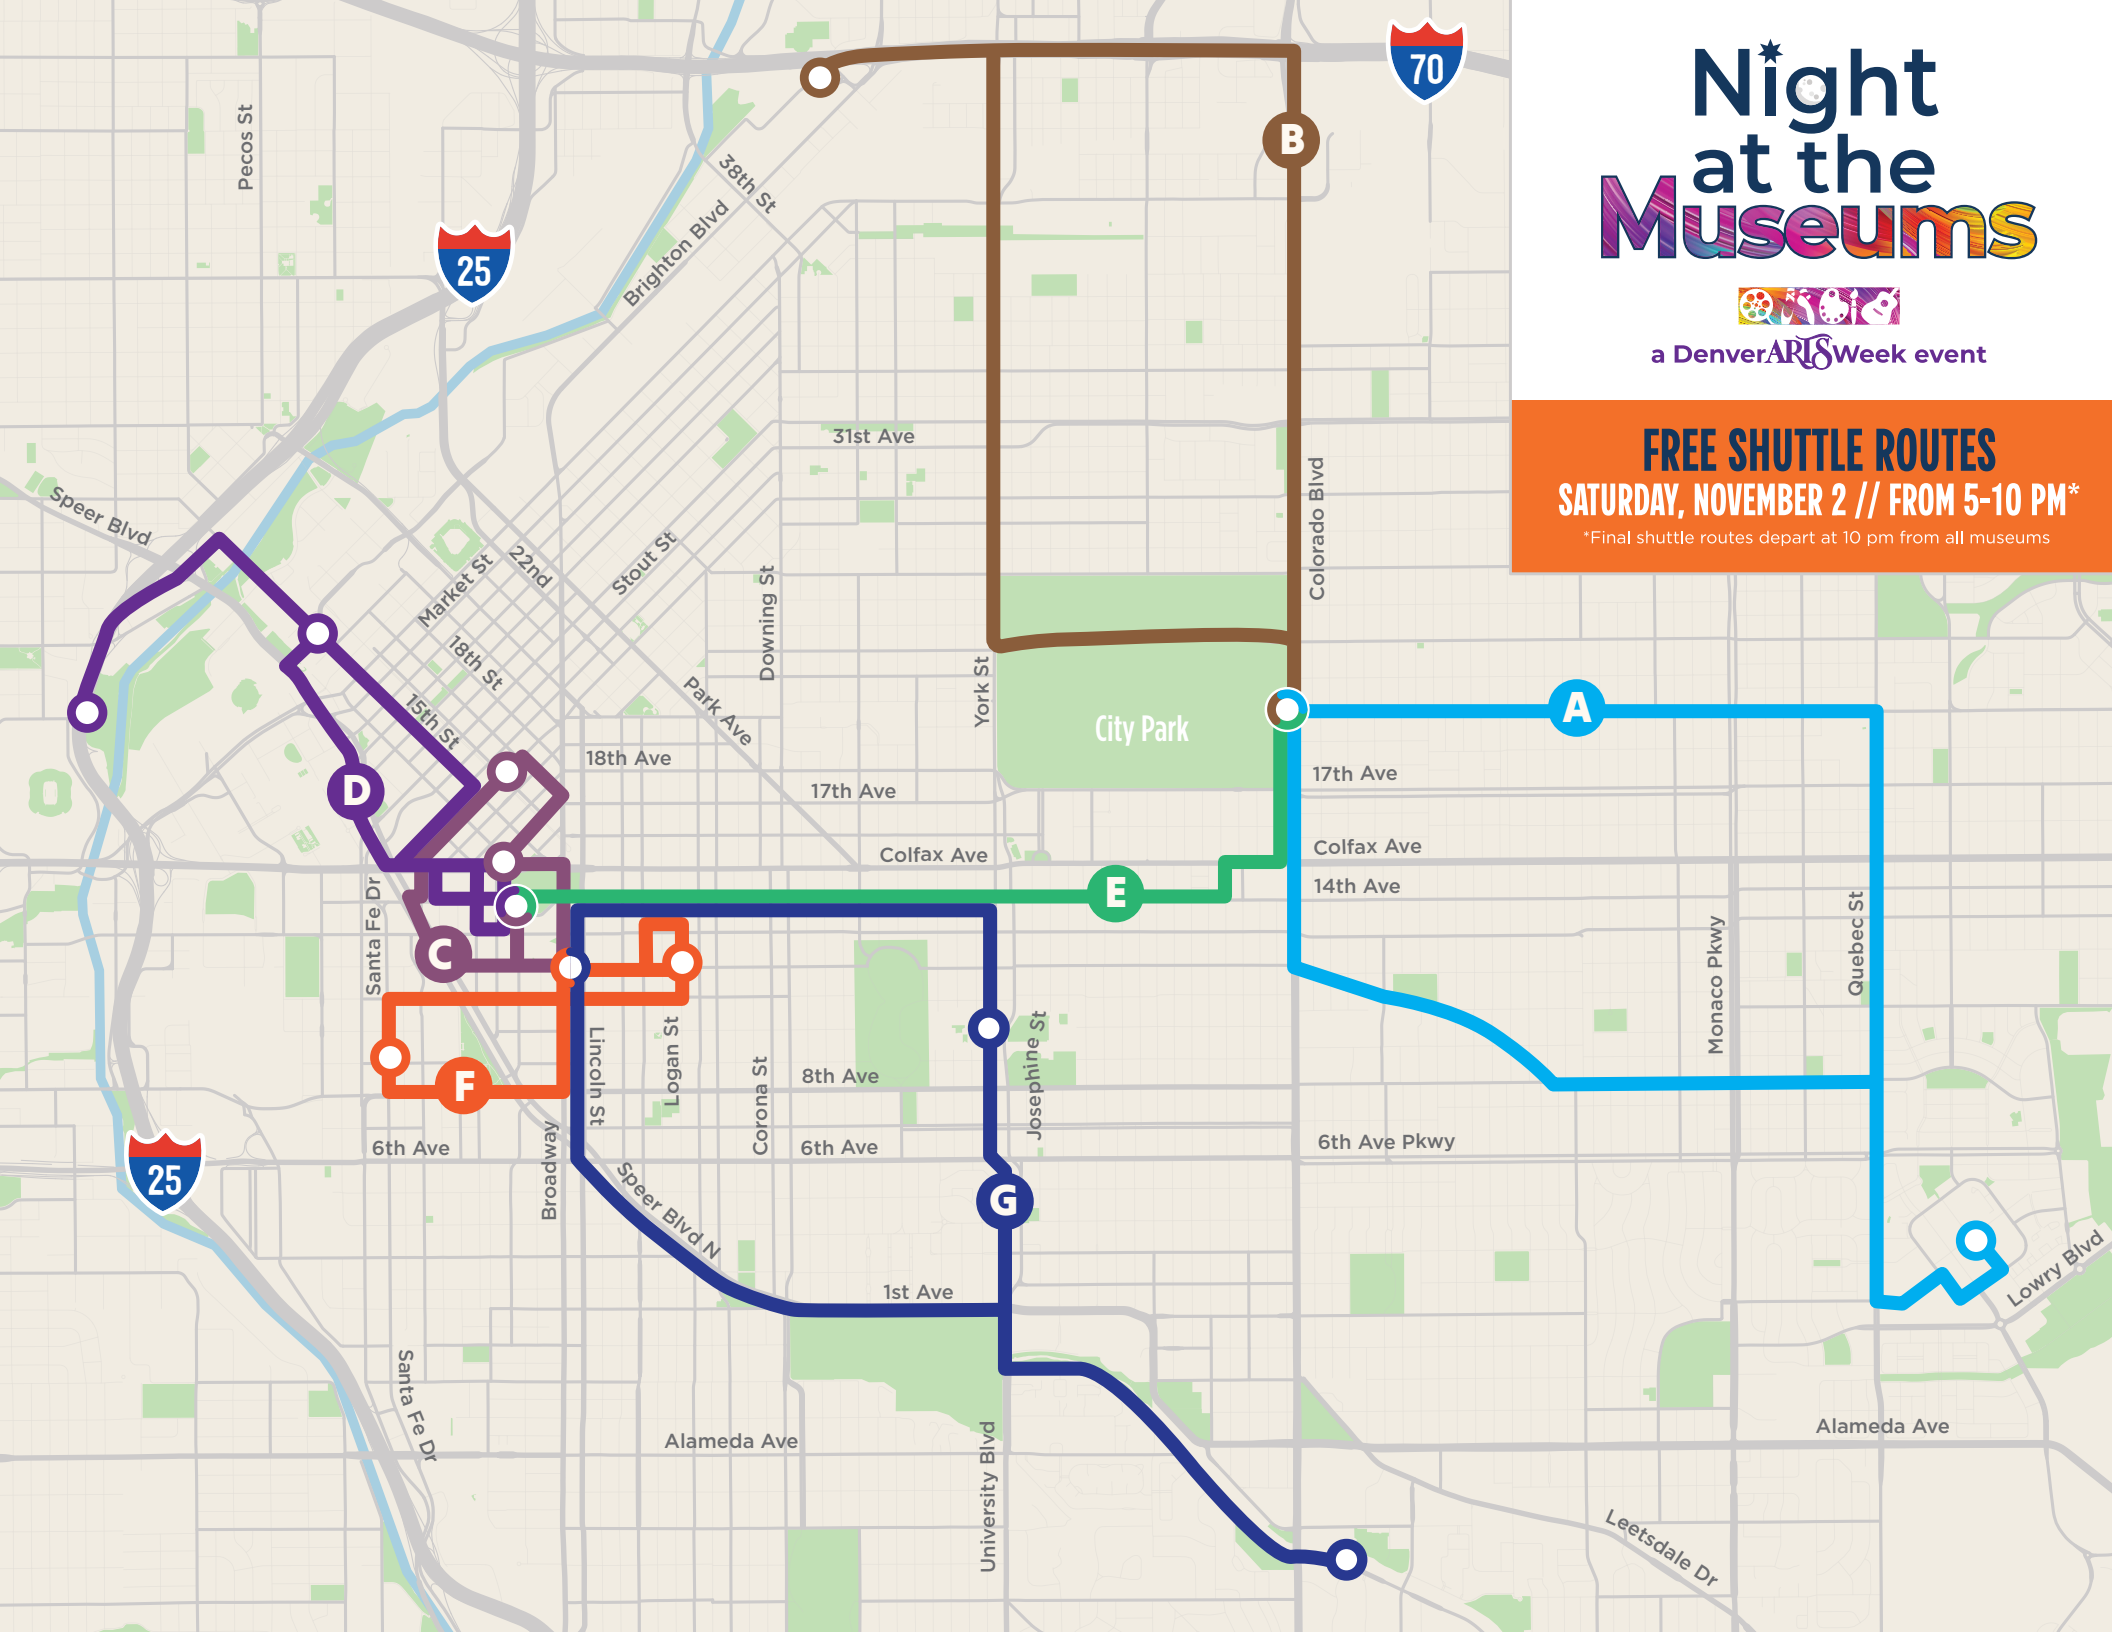

Night at the Museums

a Denver ARIS Week event

FREE SHUTTLE ROUTES
SATURDAY, NOVEMBER 2 // FROM 5-10 PM*

*Final shuttle routes depart at 10 pm from all museums

A Route

30 minutes round trip

- » Denver Museum of Nature & Science
- » Wings Over the Rockies Air and Space Museum
- » Denver Museum of Nature & Science

D Route

35 minutes round trip

- » Denver Art Museum
(also servicing Clyfford Still Museum, the CELL and Center for Colorado Women's History)
- » MCA Denver
- » Children's Museum of Denver at Marsico Campus
- » Denver Art Museum
(also servicing Clyfford Still Museum, the CELL and Center for Colorado Women's History)

F Route

20 minutes round trip

- » History Colorado Center
- » Museo de las Americas
- » Molly Brown House Museum
- » History Colorado Center

B Route

25 minutes round trip

- » Denver Museum of Nature & Science
- » Forney Museum of Transportation
- » Denver Museum of Nature & Science

G Route

35 minutes round trip

- » History Colorado Center
- » Fryer Newman Center at the Denver Botanic Gardens *(no access to the Garden or Grounds)*
- » Four Mile Historic Park
- » History Colorado Center