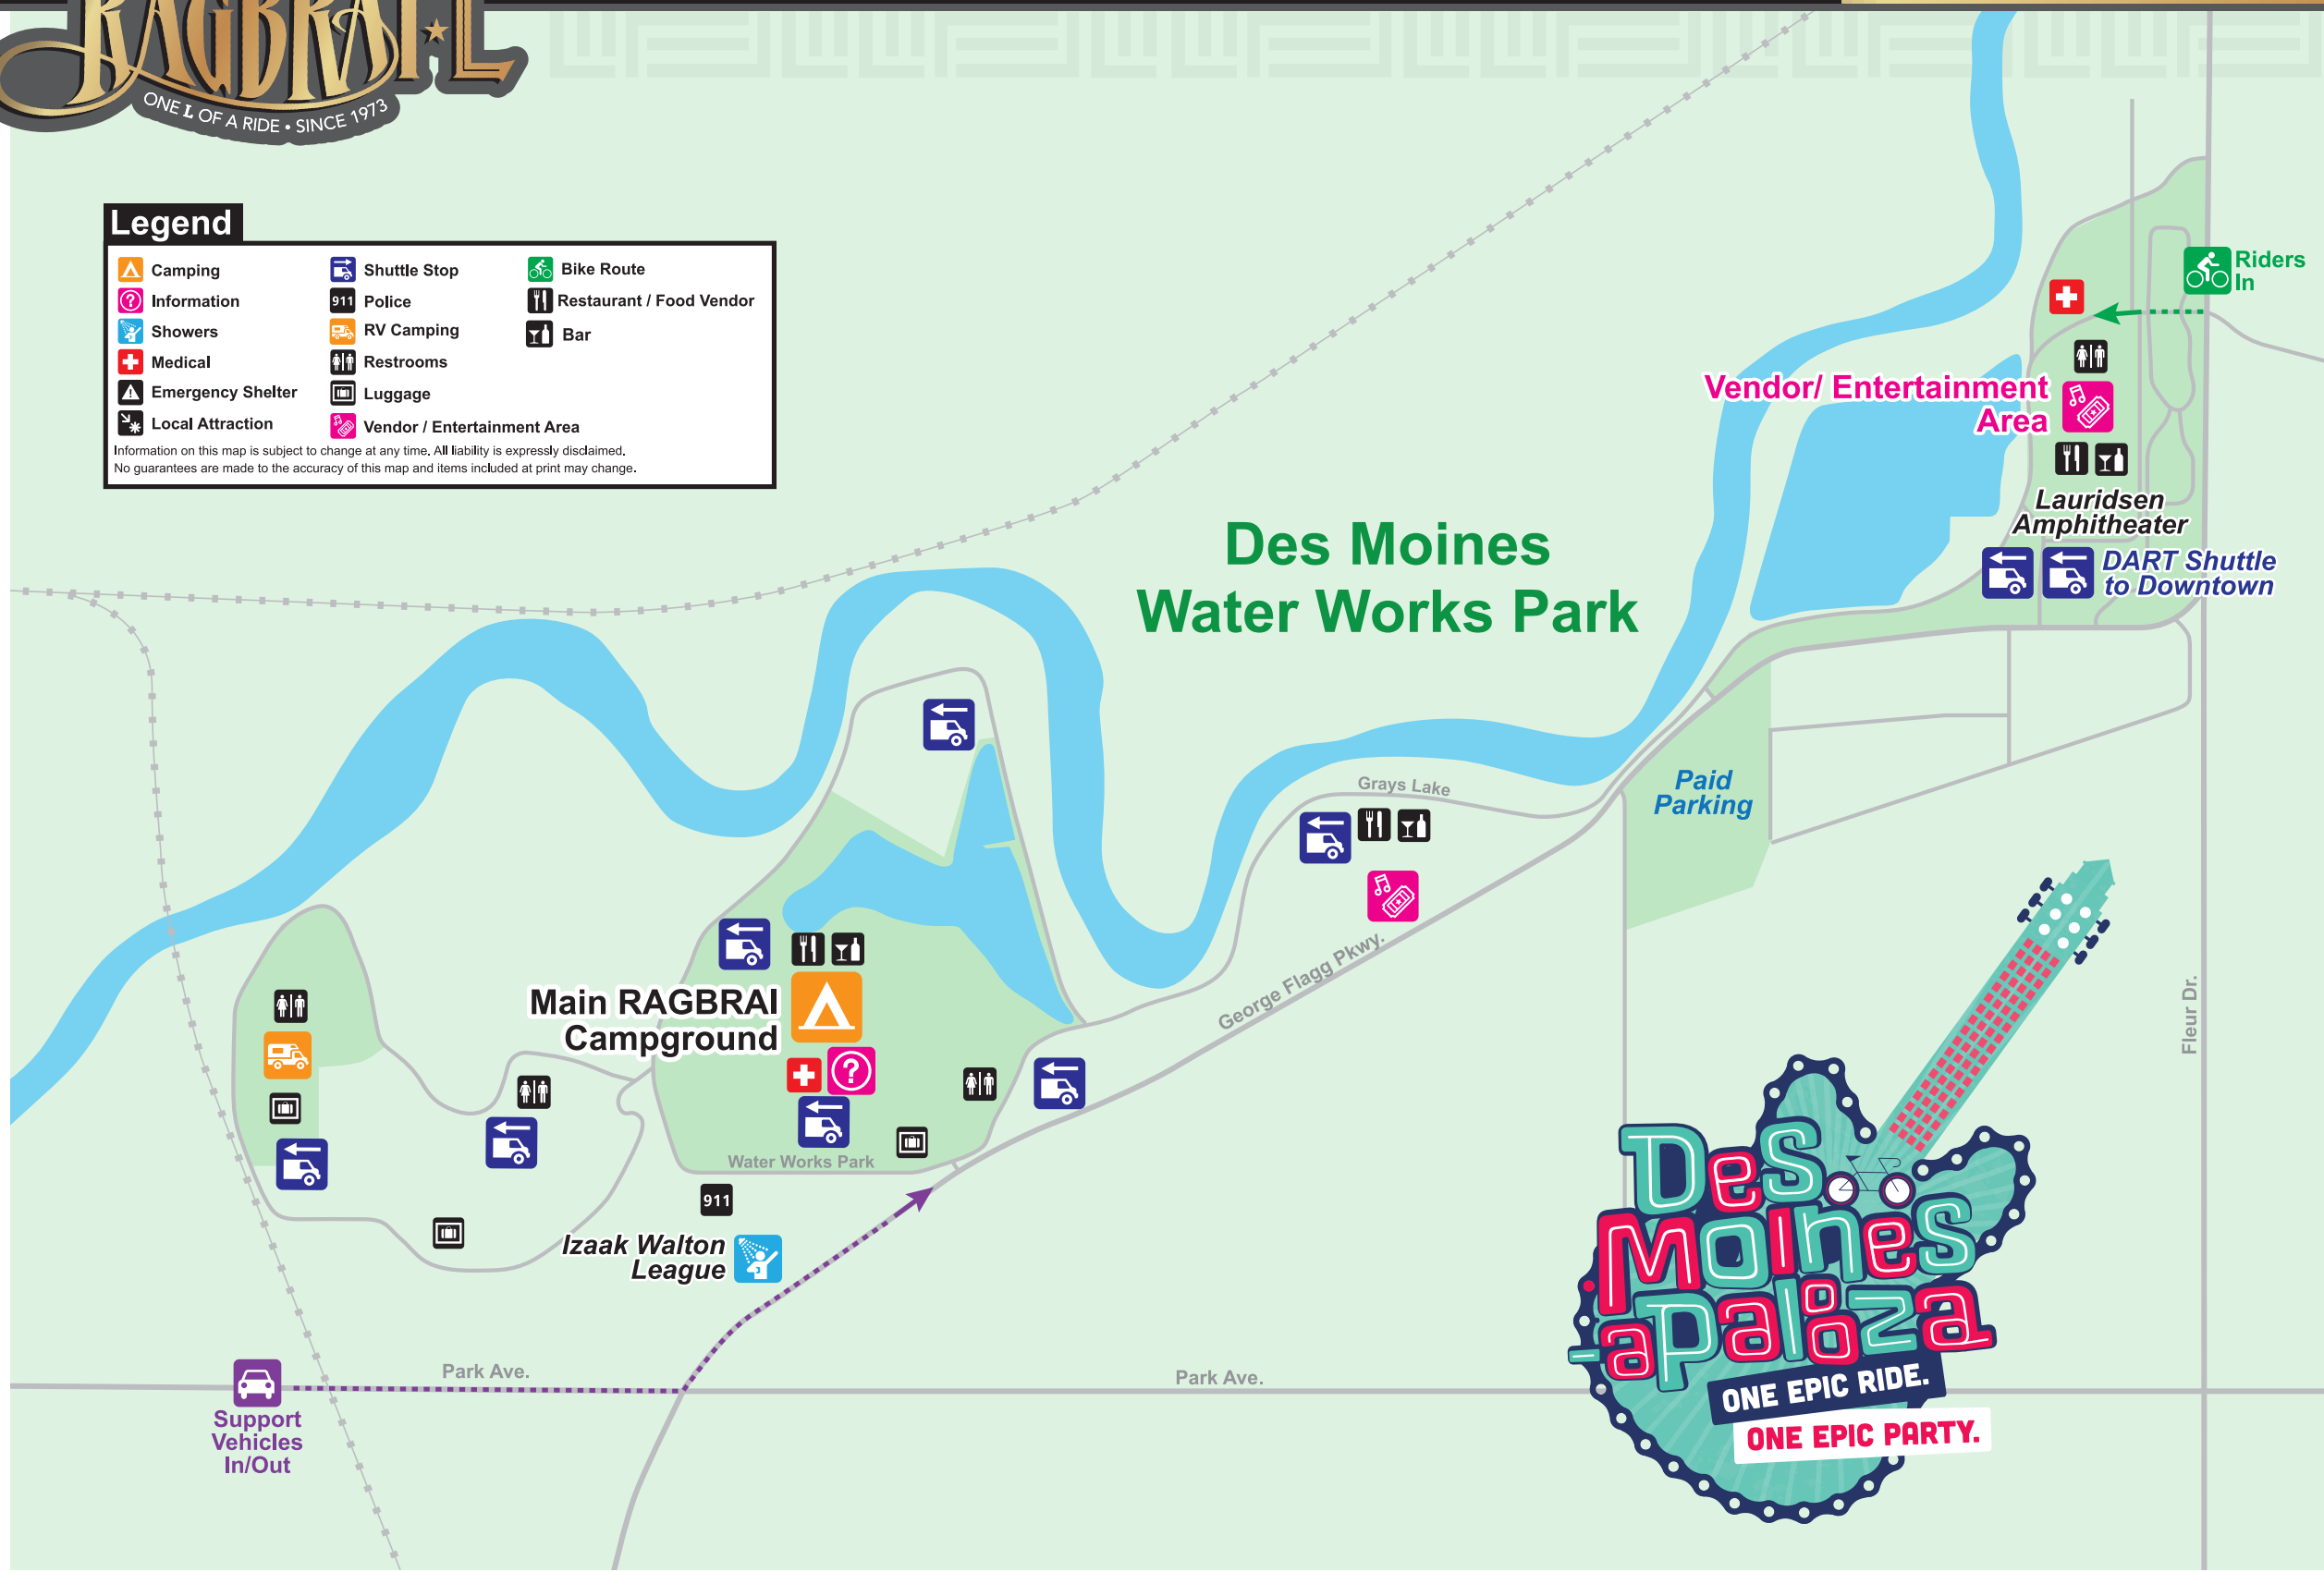

Welcome to Des Moines! ★ WEDNESDAY, JULY 26, 2023

Legend

	Camping		Shuttle Stop		Bike Route
	Information		911 Police		Restaurant / Food Vendor
	Showers		RV Camping		Bar
	Medical		Restrooms		
	Emergency Shelter		Luggage		
	Local Attraction		Vendor / Entertainment Area		

Information on this map is subject to change at any time. All liability is expressly disclaimed. No guarantees are made to the accuracy of this map and items included at print may change.

THANK YOU TO OUR SPONSORS:

SCAN ME

RAGBRAI is only possible because of towns like Des Moines opening their doors, businesses, and providing volunteers to serve the ride. If you would like to express your gratitude to the towns of Iowa who make this possible scan the QR code to donate. All funds will be split evenly among the eight overnight towns charities. RAGBRAI is donating **\$15k per town to this fund.**