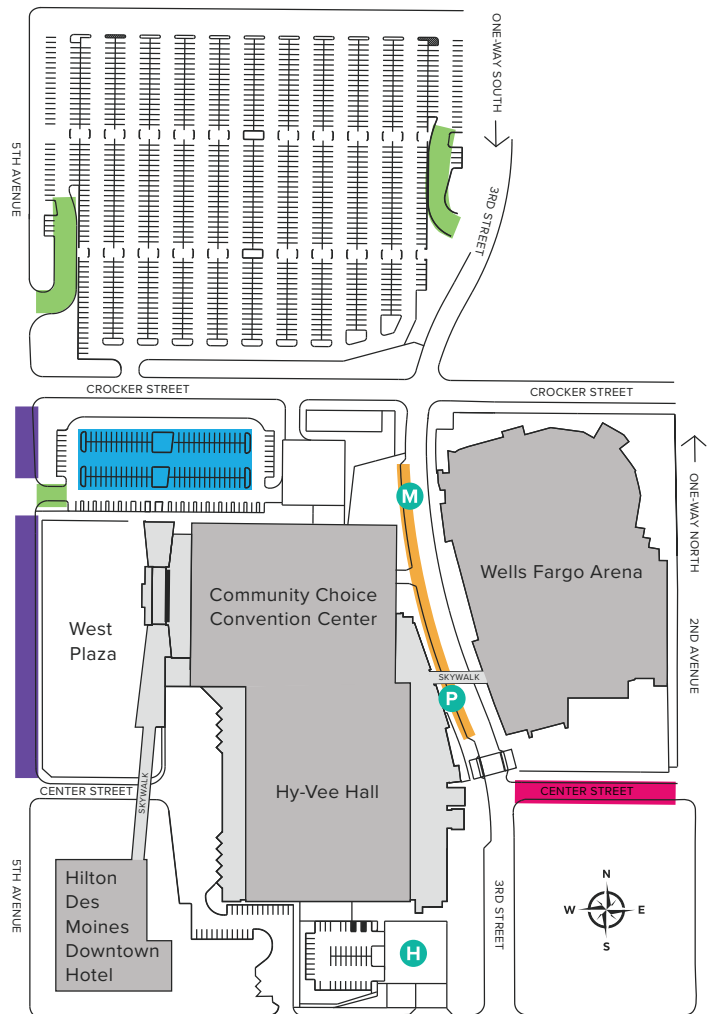

ALERT IOWA

Alert Iowa is a statewide notification and emergency messaging system used by state and local officials to quickly disseminate emergency information. Individuals who wish to receive emergency notifications during the event should text NCAA2023 to 672-83.