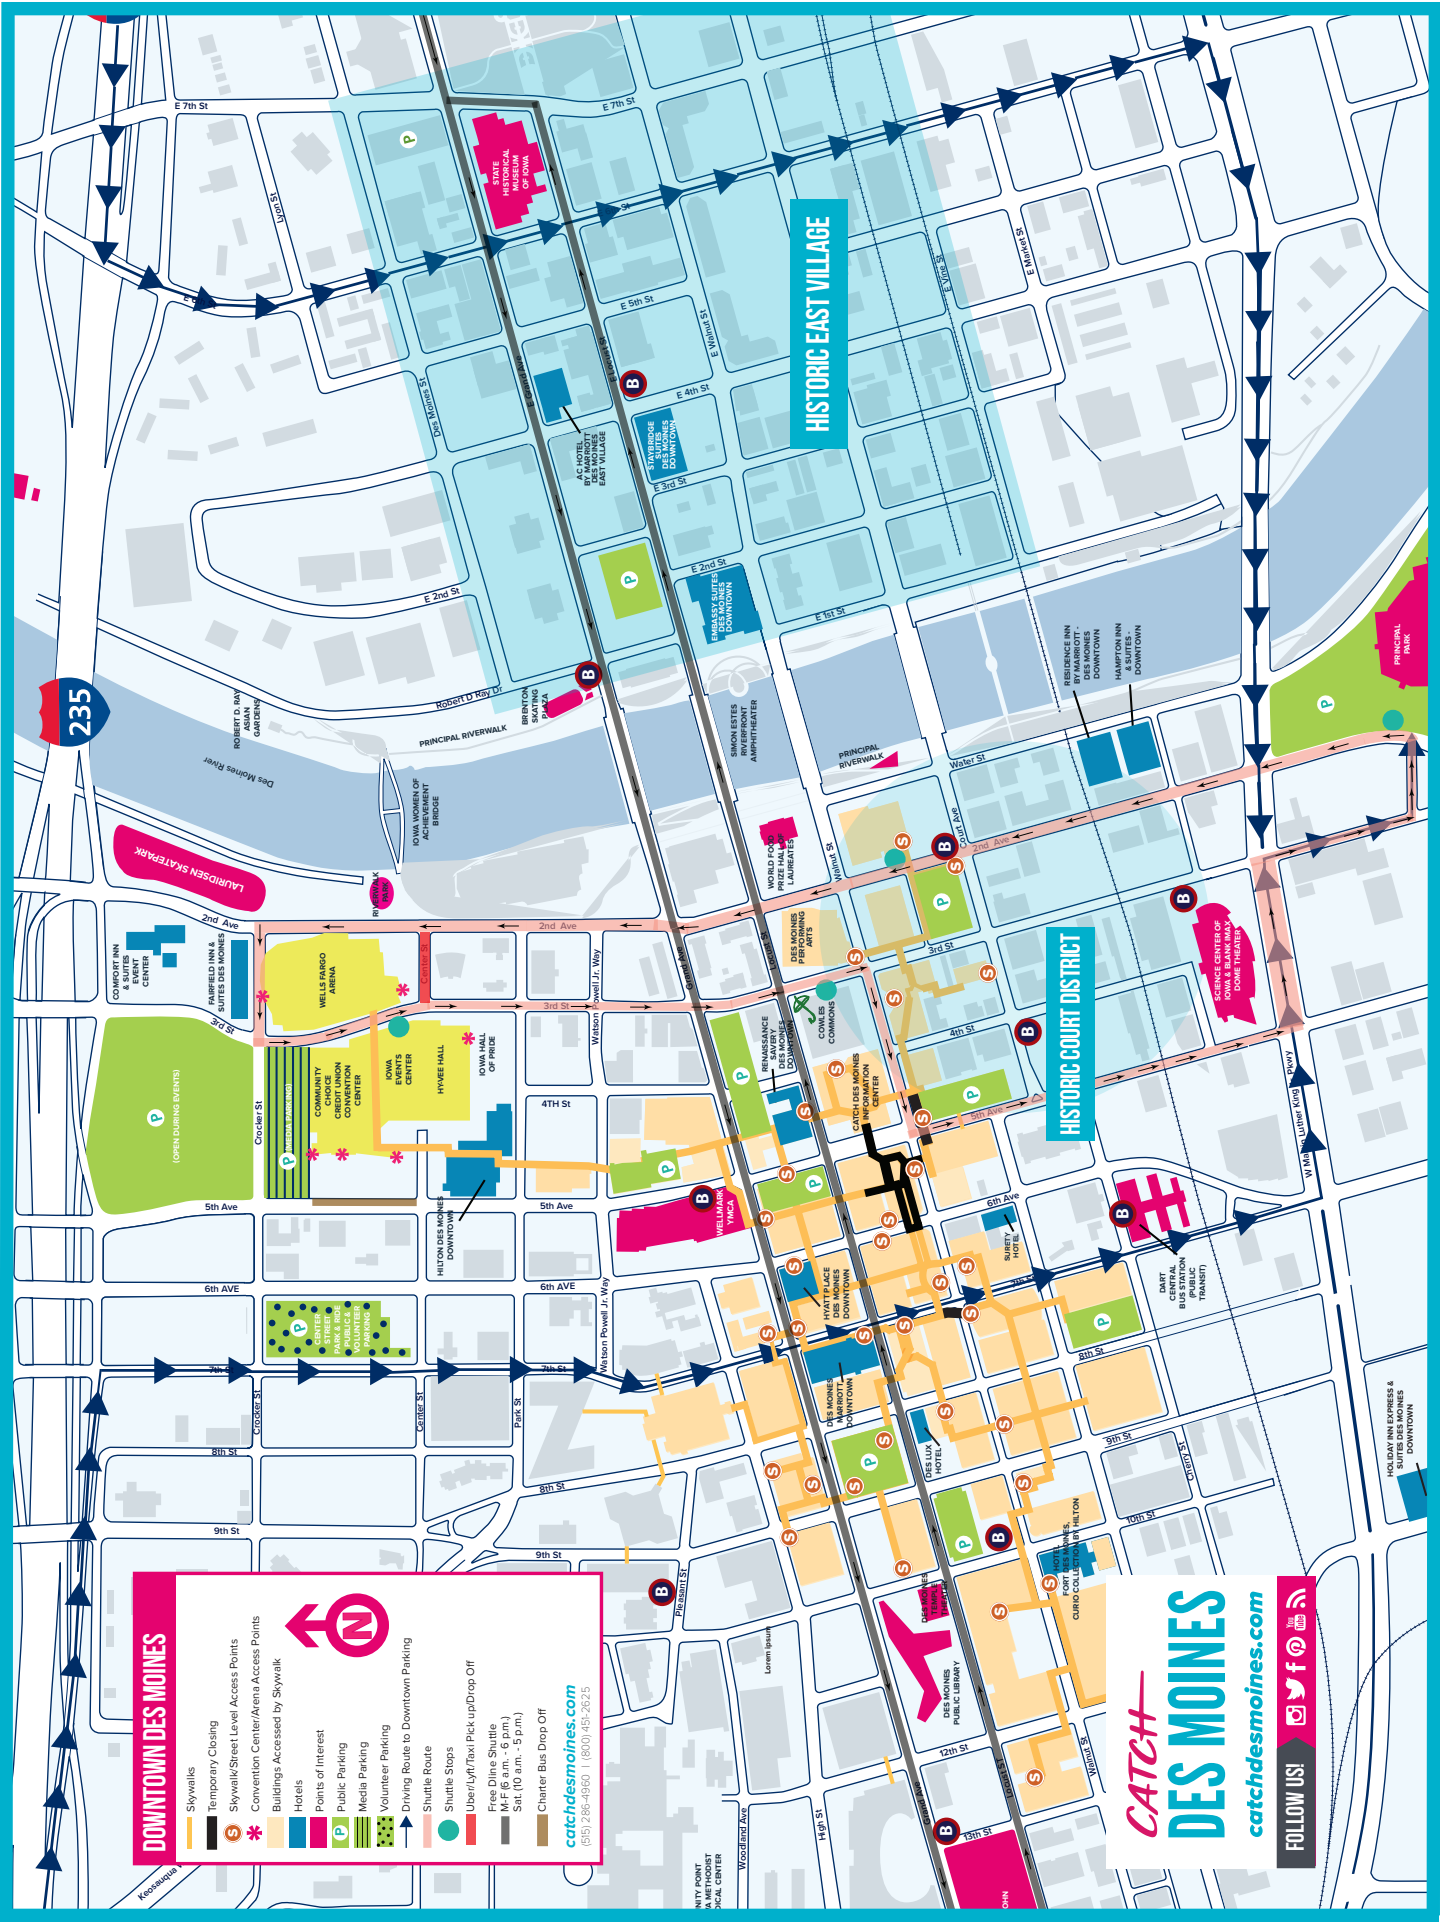

TRAVEL OPTIONS TO WELLS FARGO ARENA

By Personal Vehicle:

If you are staying in the surrounding area, take I-235 to downtown Des Moines.

- Traveling east, exit at 7th Street and head south into downtown. This route is indicated with a blue line →→→ on the map on the opposite page. There are a few parking options along 5th Avenue and 7th Street. To access the FREE fan shuttle to Wells Fargo Arena, turn left onto W Martin Luther King Jr Pkwy and park in the Principal Park lot.
- Traveling west, exit at East 6th Street. For parking options, turn left onto East 6th Street, then right onto W Martin Luther King Jr Pkwy. To access the FREE fan shuttle to Wells Fargo Arena, follow directional signage to park in the Principal Park lot.

Principal Park, located at 1 Line Dr, Des Moines, IA is 10 blocks south of Wells Fargo Arena with a **FREE Shuttle service** to the arena. A return stop will be available near Court Avenue for dining and entertainment, as well as returning to Principal Park. There will be signage at shuttle pickup and drop off locations.

OPEN PRACTICE DAY

Come watch the teams prepare for their Thursday first-round games at Open Practice Day on Wednesday, March 15. This event is free and open to the public. Free parking at Iowa Events Center/Wells Fargo Arena, although availability is limited.

DOWNTOWN DES MOINES

- Skywalks
- Temporary Closing
- Skywalk/Street Level Access Points
- Convention Center/Arena Access Points
- Buildings Accessed by Skywalk
- Hotels
- Points of Interest
- Public Parking
- Media Parking
- Volunteer Parking
- Driving Route to Downtown Parking
- Shuttle Route
- Shuttle Stops
- Uber/Lyft/Taxi Pick up/Drop Off
- Free Dine Shuttle
- M-F (6 a.m. - 6 p.m.)
- Sat (10 a.m. - 5 p.m.)
- Charter Bus Drop Off