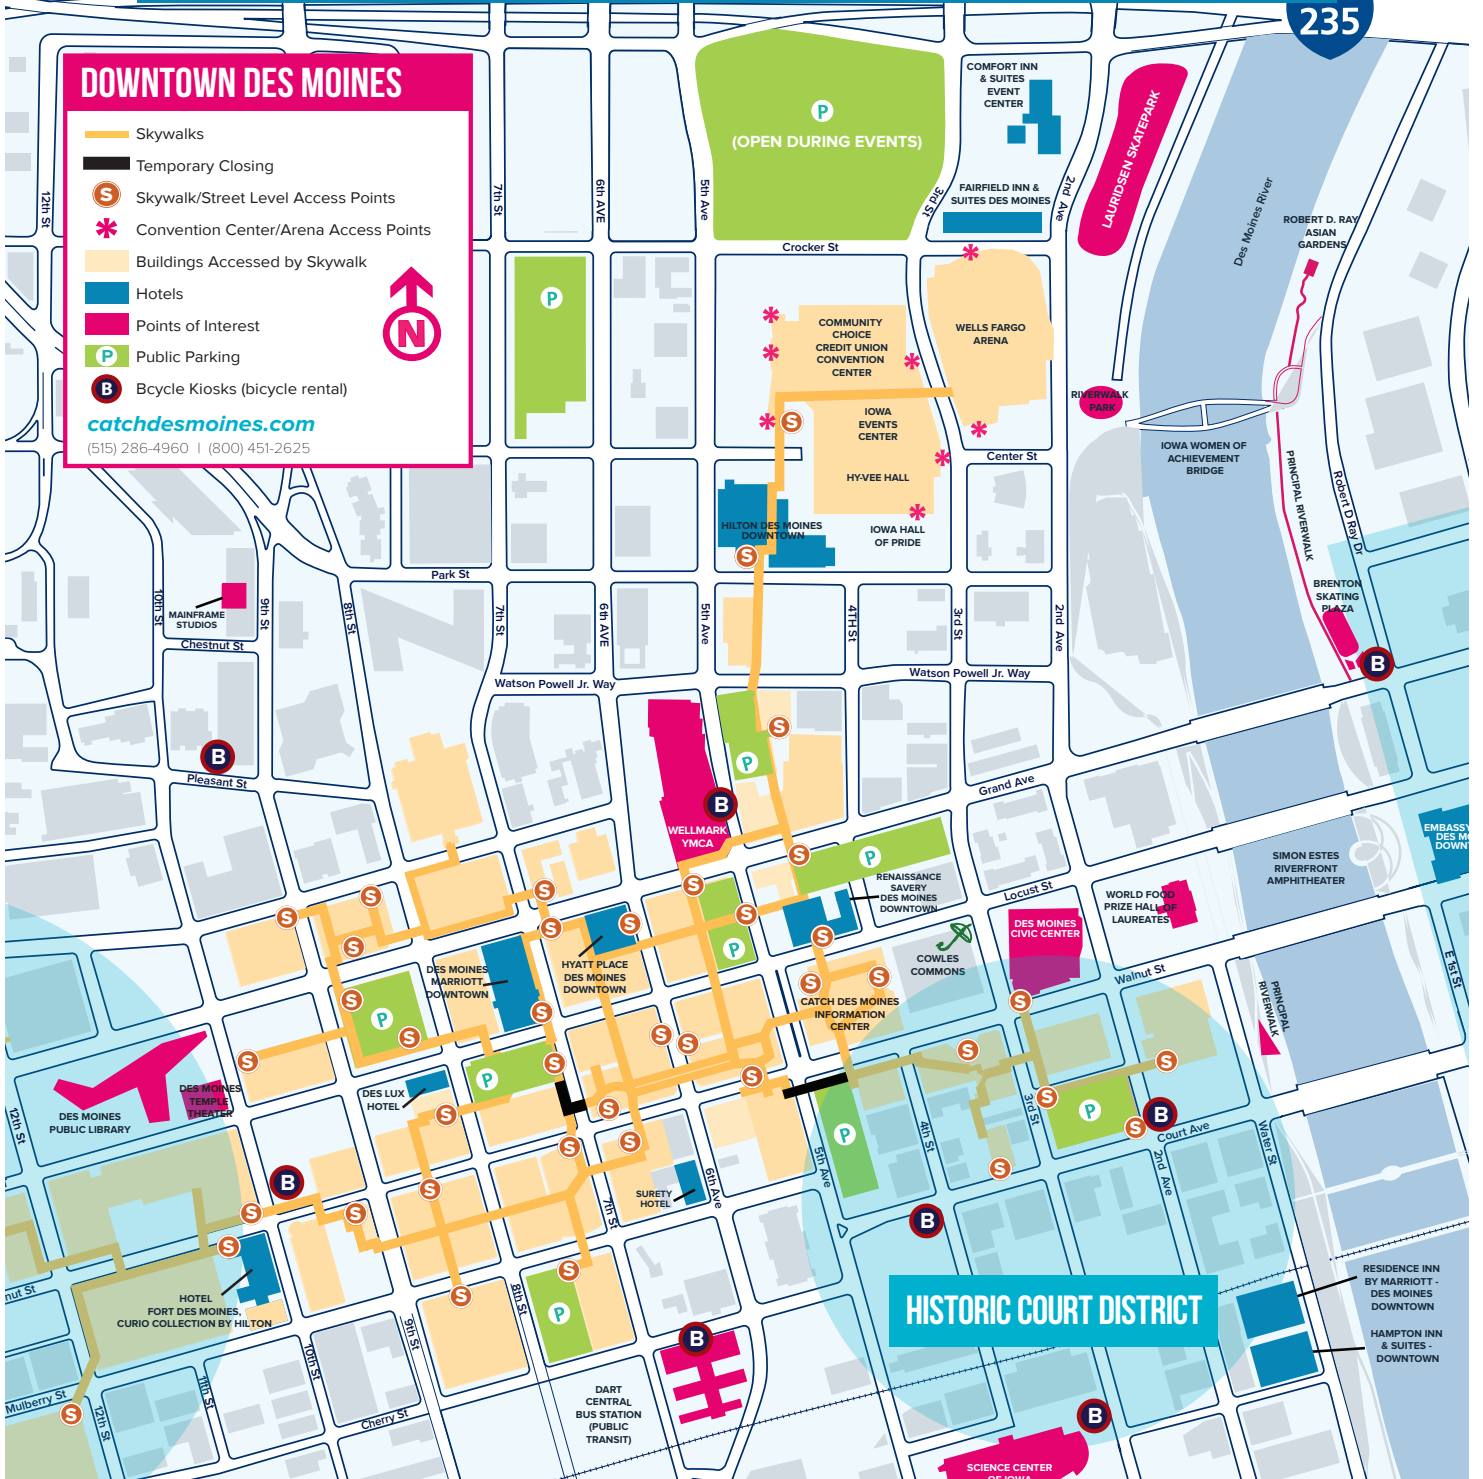

SKYWALK NAVIGATION MAP

235

DOWNTOWN DES MOINES

-  Skywalks
-  Temporary Closing
-  Skywalk/Street Level Access Points
-  Convention Center/Arena Access Points
-  Buildings Accessed by Skywalk
-  Hotels
-  Points of Interest
-  Public Parking
-  Bicycle Kiosks (bicycle rental)

catchdesmoines.com
 (515) 286-4960 | (800) 451-2625

For a complete library of maps,
 visit catchdesmoines.com/maps

CATCH
DES MOINES
catchdesmoines.com