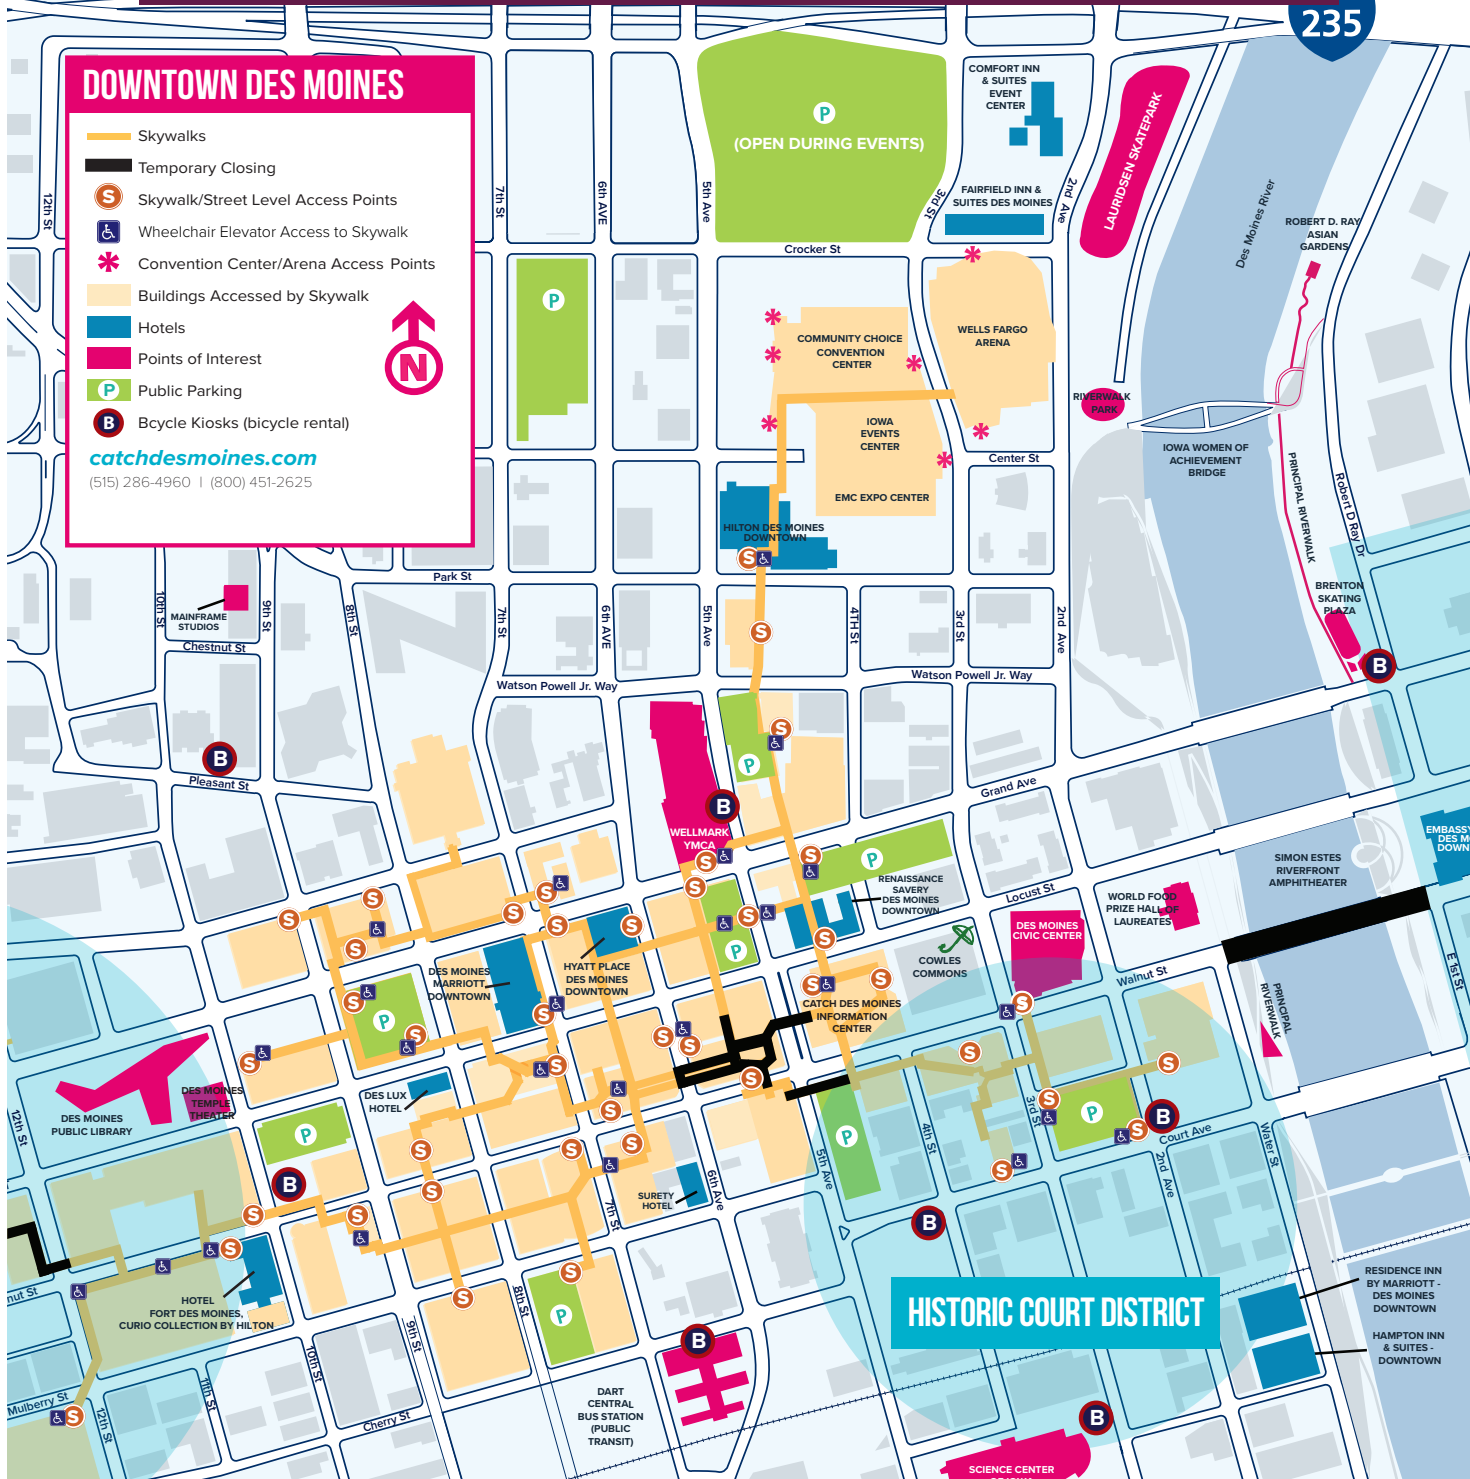

SKYWALK NAVIGATION MAP

235

DOWNTOWN DES MOINES

-  Skywalks
-  Temporary Closing
-  Skywalk/Street Level Access Points
-  Wheelchair Elevator Access to Skywalk
-  Convention Center/Arena Access Points
-  Buildings Accessed by Skywalk
-  Hotels
-  Points of Interest
-  Public Parking
-  Bicycle Kiosks (bicycle rental)

catchdesmoines.com
 (515) 286-4960 | (800) 451-2625

HISTORIC COURT DISTRICT

For a complete library of maps,
 visit catchdesmoines.com/maps

CATCH
DES MOINES
catchdesmoines.com