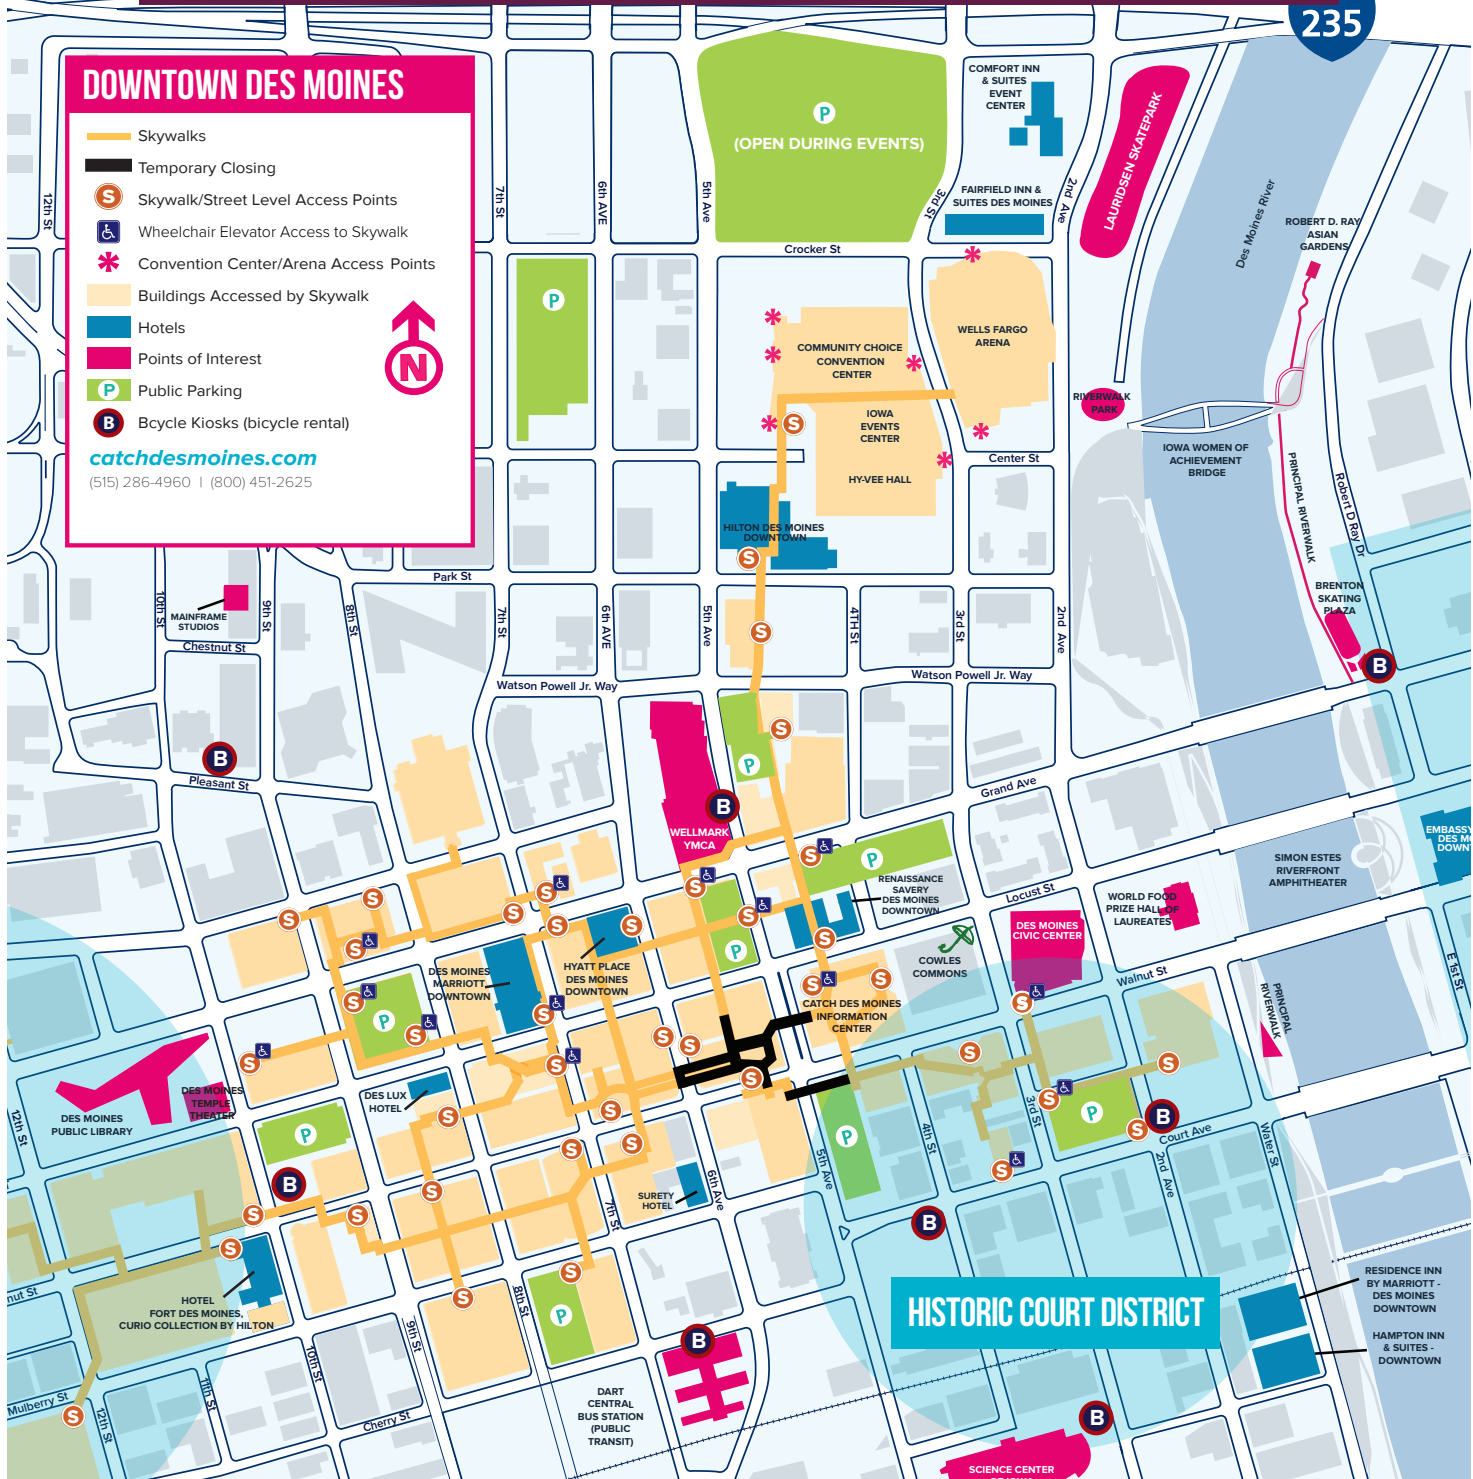

SKYWALK NAVIGATION MAP

235

DOWNTOWN DES MOINES

-  Skywalks
 -  Temporary Closing
 -  Skywalk/Street Level Access Points
 -  Wheelchair Elevator Access to Skywalk
 -  Convention Center/Arena Access Points
 -  Buildings Accessed by Skywalk
 -  Hotels
 -  Points of Interest
 -  Public Parking
 -  Bicycle Kiosks (bicycle rental)
- catchdesmoines.com
 (515) 286-4960 | (800) 451-2625

HISTORIC COURT DISTRICT

For a complete library of maps,
 visit catchdesmoines.com/maps

CATCH
DES MOINES
catchdesmoines.com