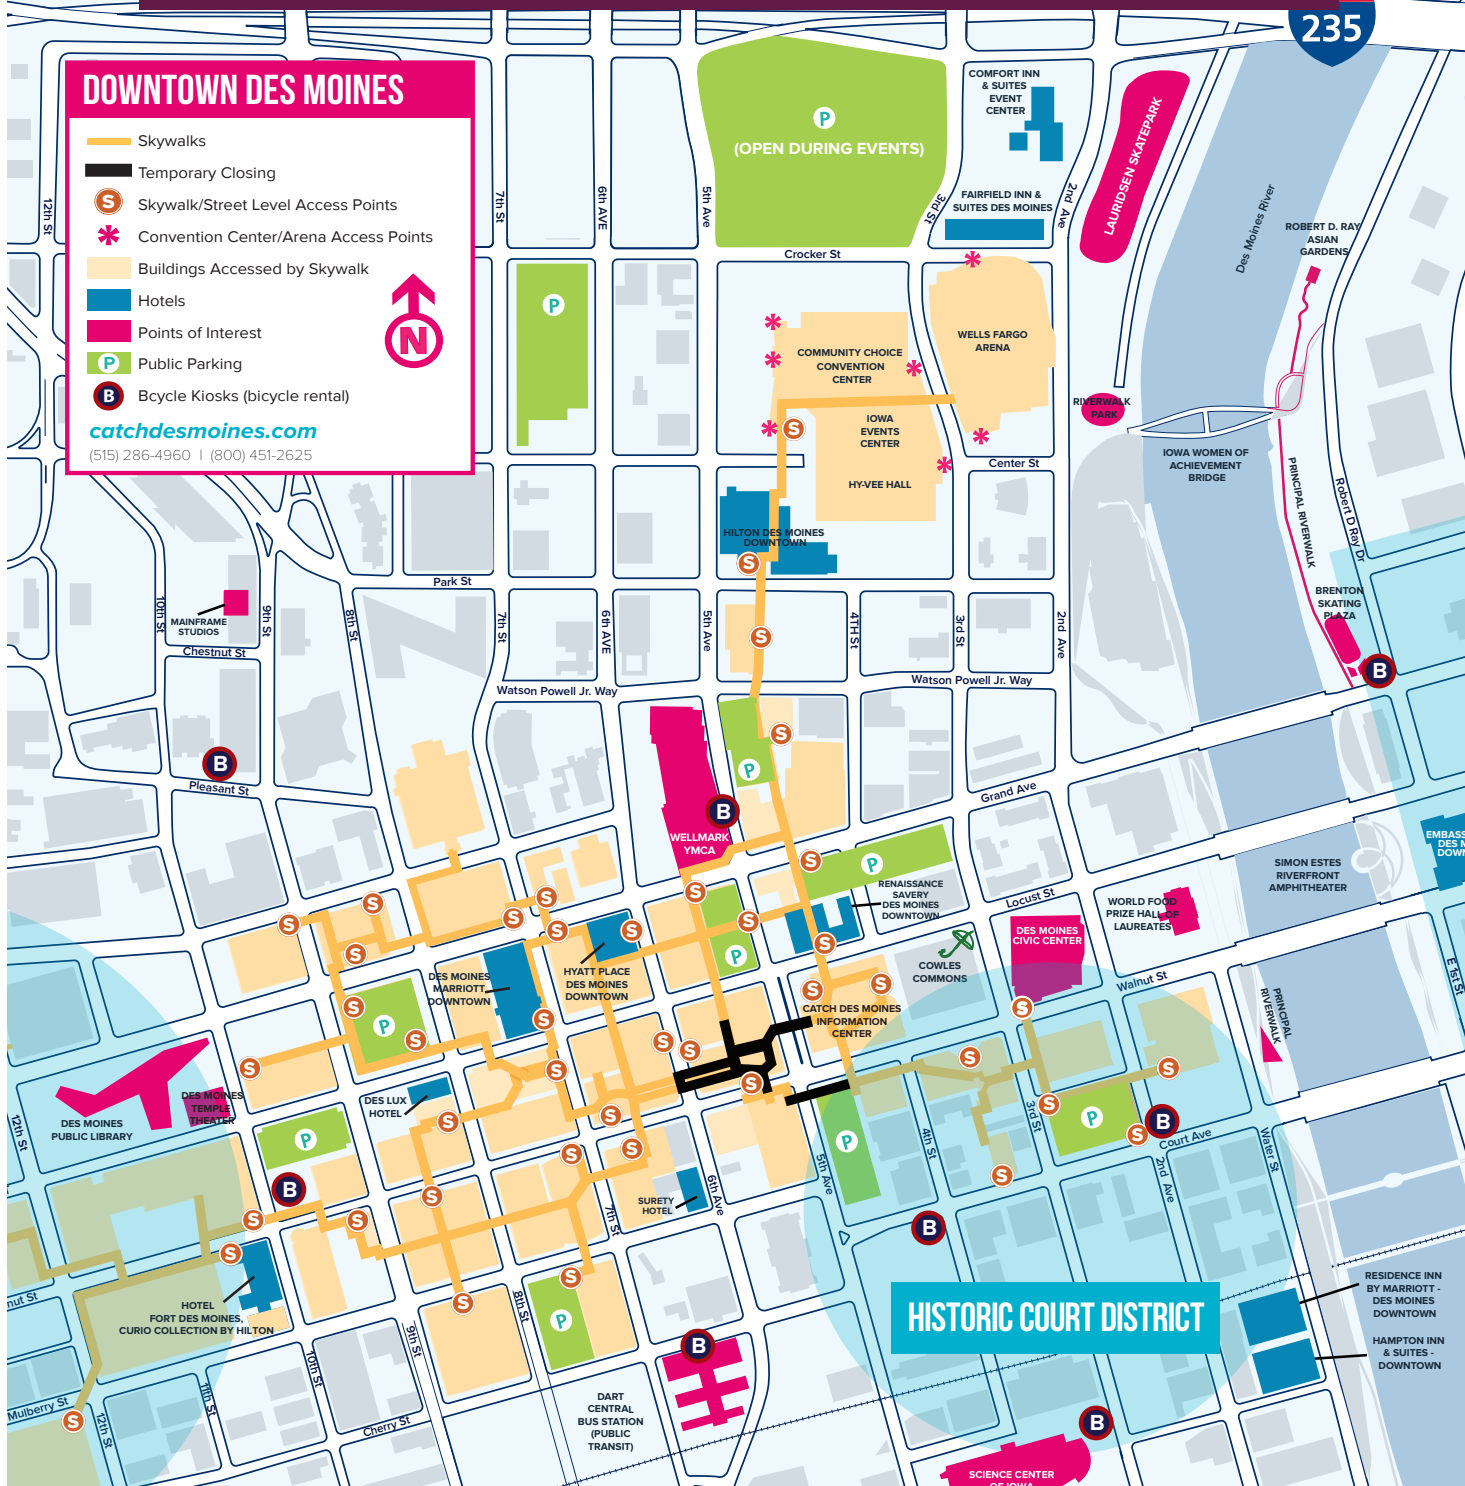

SKYWALK NAVIGATION MAP

DOWNTOWN DES MOINES

- Skywalks
- Temporary Closing
- Skywalk/Street Level Access Points
- Convention Center/Arena Access Points
- Buildings Accessed by Skywalk
- Hotels
- Points of Interest
- Public Parking
- Bicycle Kiosks (bicycle rental)

catchdesmoines.com
 (515) 286-4960 | (800) 451-2625

For a complete library of maps,
 visit catchdesmoines.com/maps

CATCH
DES MOINES
catchdesmoines.com