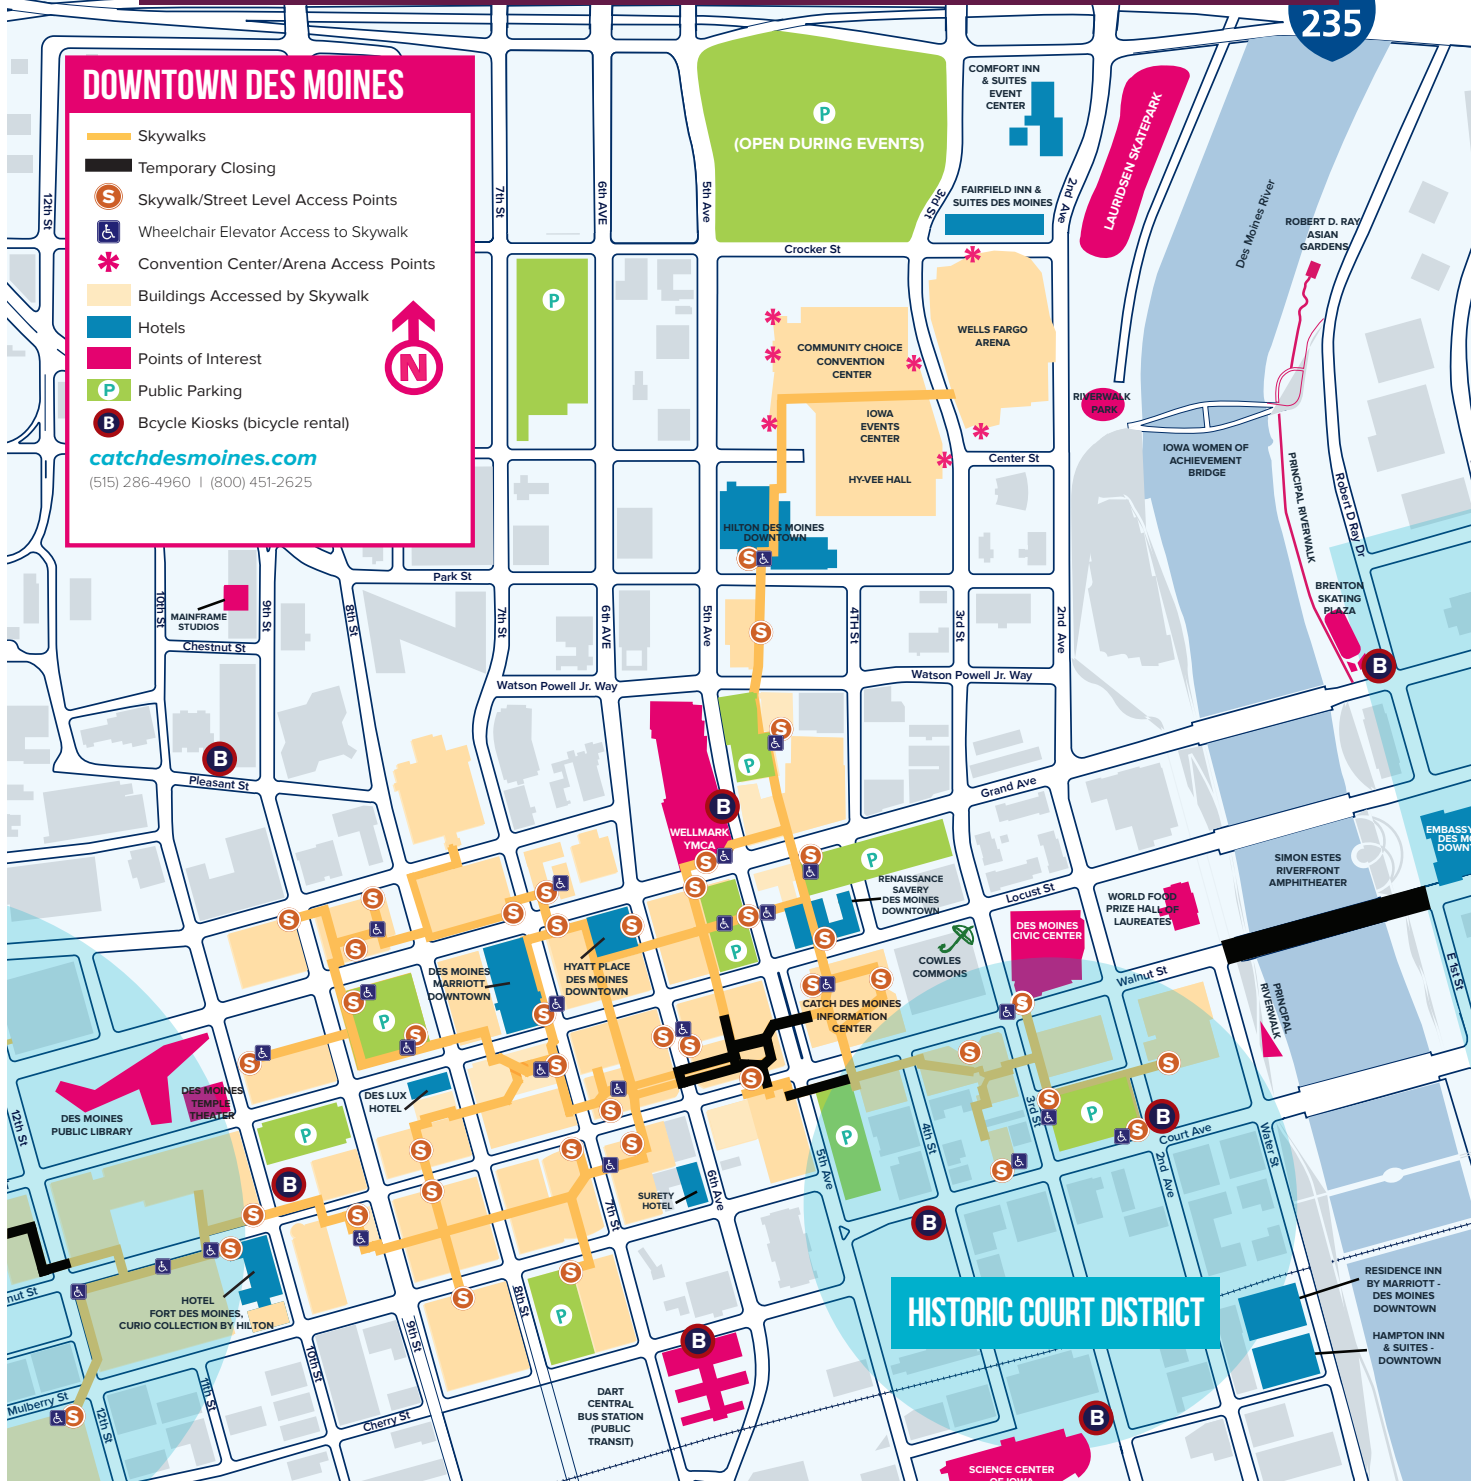

SKYWALK NAVIGATION MAP

235

DOWNTOWN DES MOINES

- Skywalks
- Temporary Closing
- Skywalk/Street Level Access Points
- Wheelchair Elevator Access to Skywalk
- Convention Center/Arena Access Points
- Buildings Accessed by Skywalk
- Hotels
- Points of Interest
- Public Parking
- Bicycle Kiosks (bicycle rental)

catchdesmoines.com
(515) 286-4960 | (800) 451-2625

For a complete library of maps,
visit catchdesmoines.com/maps

CATCH
DES MOINES
catchdesmoines.com