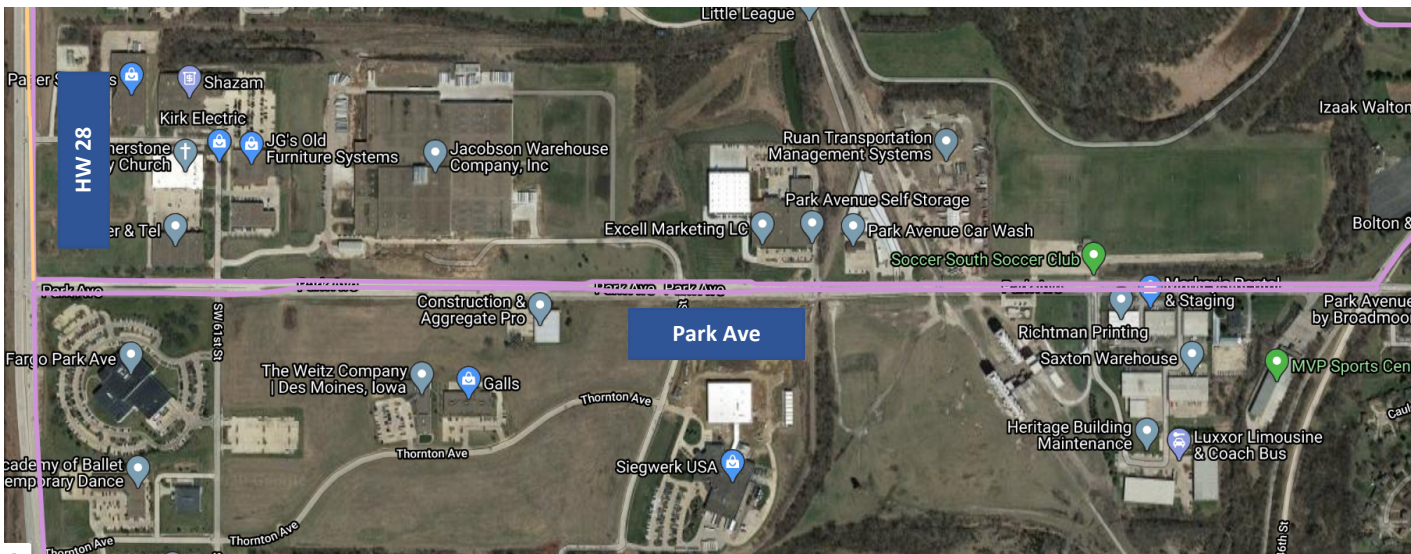

## Detour/ Impact Maps

Due to the IRONMAN 70.3 Des Moines, your residence will be affected. If your residence is inside the Red Area, please follow the Red detour line. Access to and from your residence is only allowed at the intersection of Park Ave and SW 56<sup>th</sup> St. There will be police and volunteers to assist.

Please take HW 5.

Sorry for any inconvenience.

**This detour is in affect Sunday June 20th, 2021 from 6AM-2PM. (Red Bars=Road Closed)**

Please visit [catchdesmoines.com/ironman](http://catchdesmoines.com/ironman) for more details or write into [sports@catchdesmoines.com](mailto:sports@catchdesmoines.com) with any questions.

Thank you!!

Due to the IRONMAN 70.3 Des Moines, your business will be affected. **Park Ave. between HW 28 & SW 42<sup>nd</sup> St. will be closed on Sunday, June 20<sup>th</sup>, 2021 from 6AM-2PM.** There will not be any traffic allowed on this street during these times. We are very sorry for any inconvenience.

Due to the IRONMAN 70.3 Des Moines, your business or residence will be affected.

To enter and exit your building you must use HW 28 & Railroad Ave. Sorry for any inconvenience.

**This detour is in affect Sunday, June 20<sup>th</sup>, 2021 from 6AM-2PM.  
(Red Bars=Road Closed)**