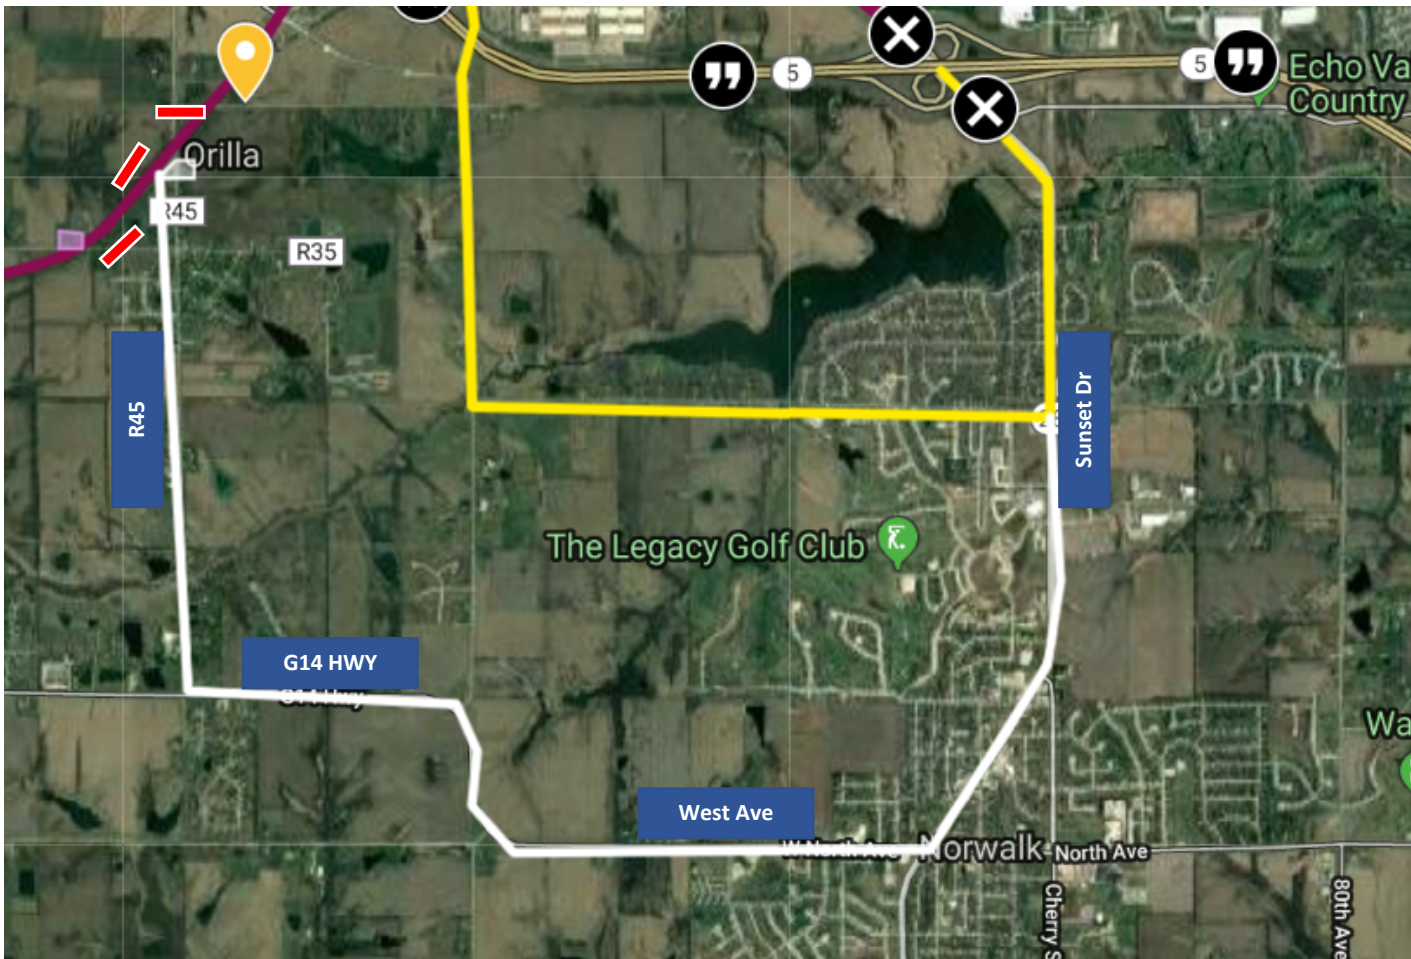

Due to the IRONMAN 70.3 Des Moines, your business will be affected. Please follow the white detour line to access your business. Veterans Pkwy and HW 28 will be completely closed to all vehicle traffic during the times below.

Please take HW 5.

Sorry for any inconvenience.

This detour is in affect Sunday June 20th, 2021 from 6AM-2PM. (Red Bars=Road Closed)

Please visit catchdesmoines.com/ironman for more details or write into sports@catchdesmoines.com with any questions.

Thank you!!