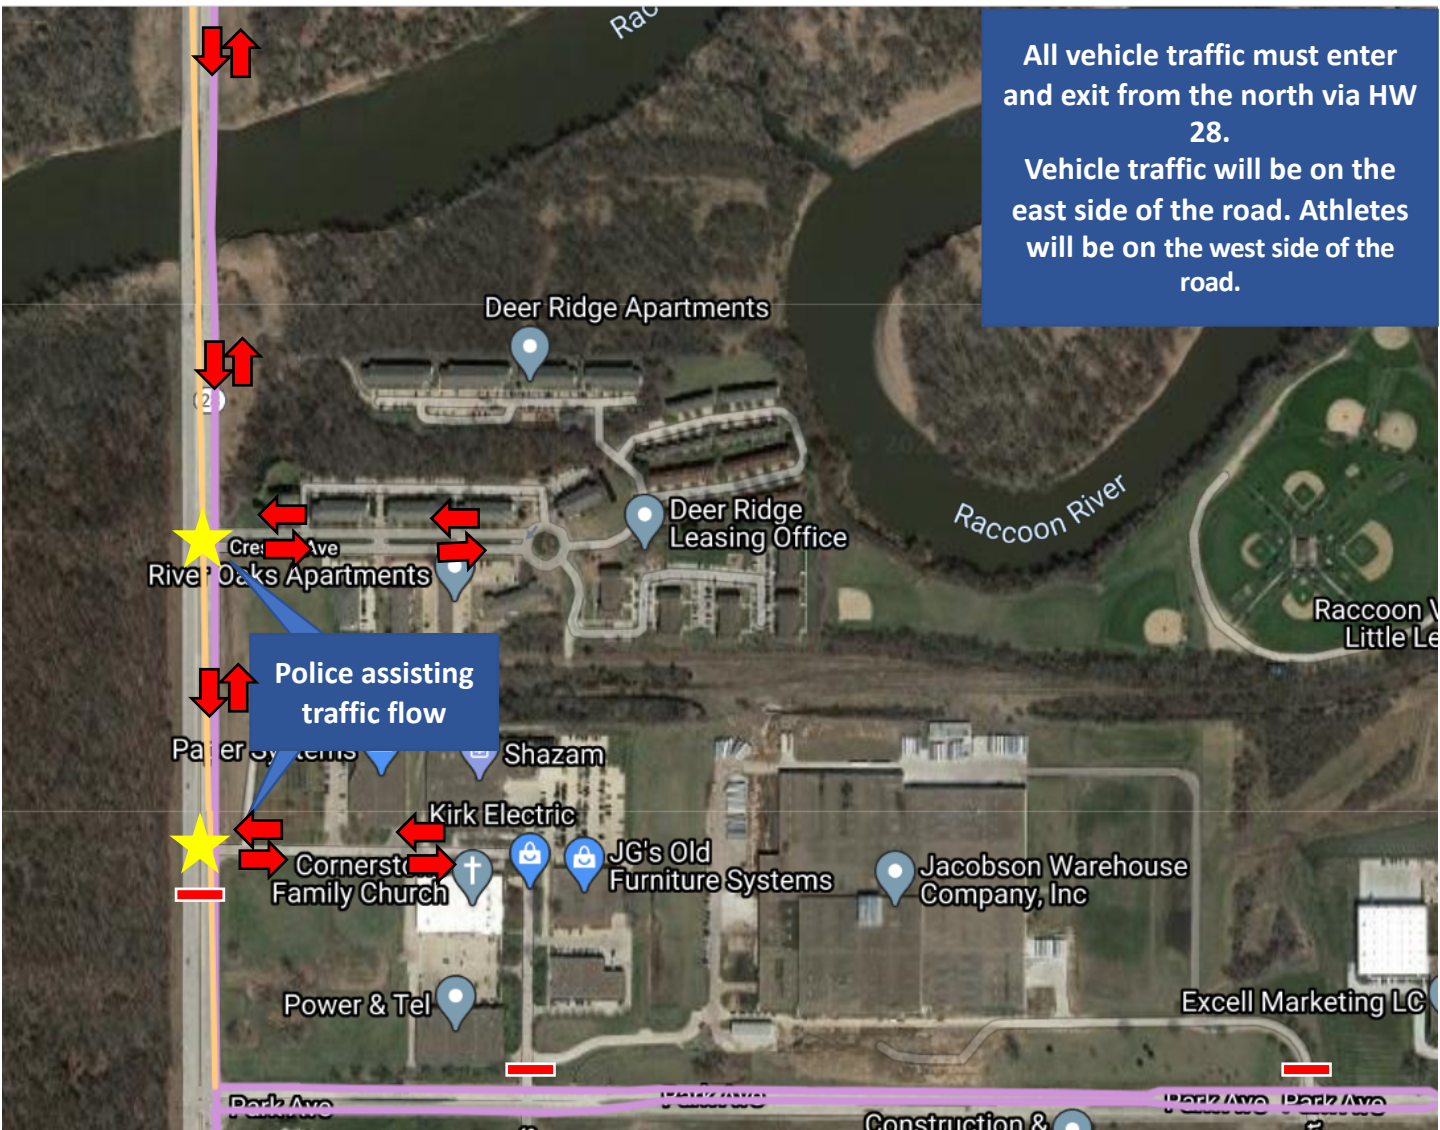

## Detour/ Impact Maps

Due to the IRONMAN 70.3 Des Moines, your residence will be affected. If your residence is inside the Red Area, please follow the Red detour line. Access to and from your residence is only allowed at the intersection of Park Ave and SW 56<sup>th</sup> St. There will be police and volunteers to assist.

Thank you!!

Due to the IRONMAN 70.3 Des Moines, your residence will be affected. If your residence/business is inside the Walnut Woods/ Brown's Woods Area, please follow the Orange detour line.

Access to and from your residence is only allowed via this detour. Both HW 28 and Veterans Pkwy will be closed to all vehicle traffic during the times below.

Due to the IRONMAN 70.3 Des Moines, your business or residence will be affected.

To enter and exit your building you must use HW 28 & Railroad Ave. Sorry for any inconvenience.

**This detour is in affect Sunday, June 20<sup>th</sup>, 2021 from 6AM-2PM.  
(Red Bars=Road Closed)**

Red arrows = vehicle traffic

Due to the IRONMAN 70.3 Des Moines, your business or residence will be affected.

Raccoon River Dr + Grand Prairie Pkwy + Veterans Pkwy will be closed to all vehicular traffic during the times below.