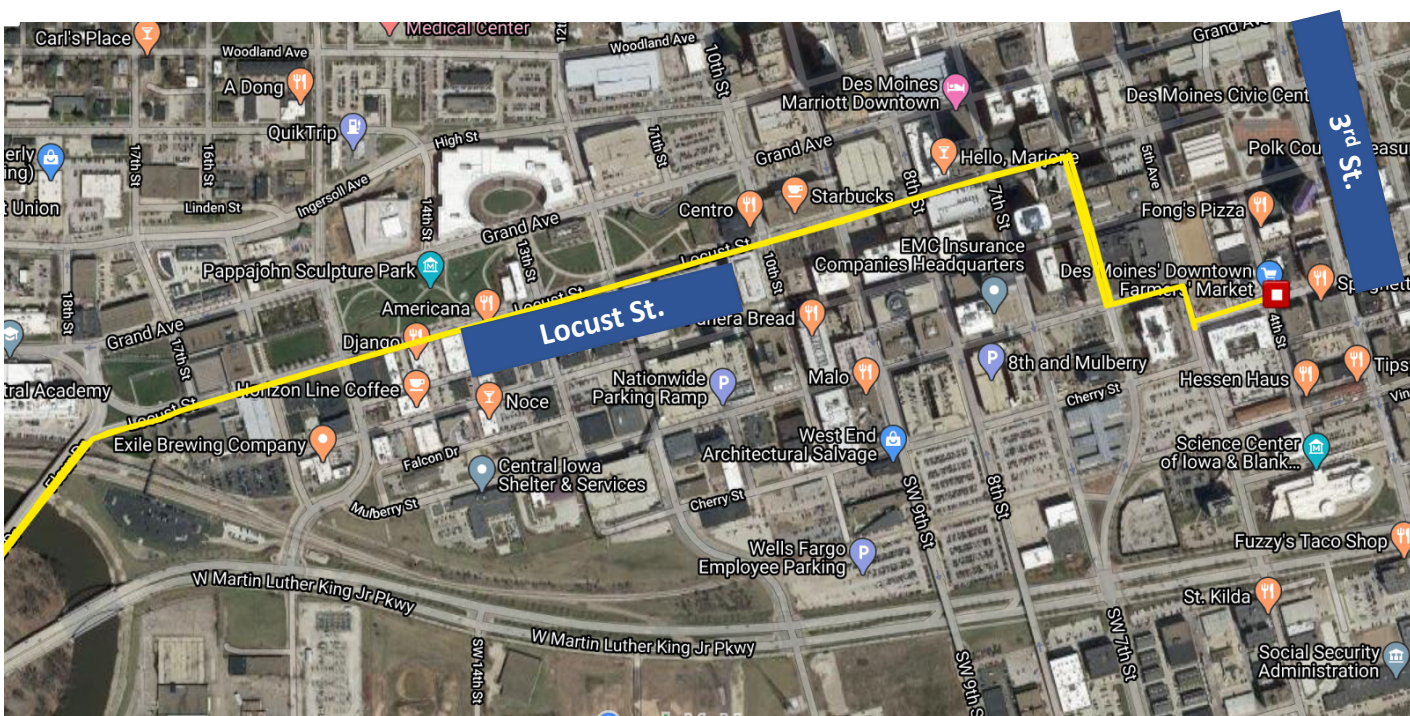

## Detour/ Impact Maps

Due to the IRONMAN 70.3 Des Moines, your residence will be affected. If your residence is inside the Red Area, please follow the Red detour line. Access to and from your residence is only allowed at the intersection of Park Ave and SW 56<sup>th</sup> St. There will be police and volunteers to assist.

Red arrows = vehicle traffic

Due to the IRONMAN 70.3 Des Moines, your business or residence will be affected.

Raccoon River Dr + Grand Prairie Pkwy + Veterans Pkwy will be closed to all vehicular traffic during the times below.

Thank you!!

Due to the IRONMAN 70.3 Des Moines, your business will be affected. Locust St between 18<sup>th</sup> & 3<sup>rd</sup> St will be closed to all vehicular traffic during the times below. Please make sure all employees are in by these times or have them access parking via the south. (There will be no parking allowed on Locust during these times either).

Thank you!!

Due to the IRONMAN 70.3 Des Moines, your business or residence will be affected.

Locust, 6th, Mulberry, and Court Ave will be closed during the times below.

Sorry for any inconvenience.

**This detour is in affect Sunday, June 20th, 2021 from 8AM-5PM.  
(Red Bars=Road Closed)**