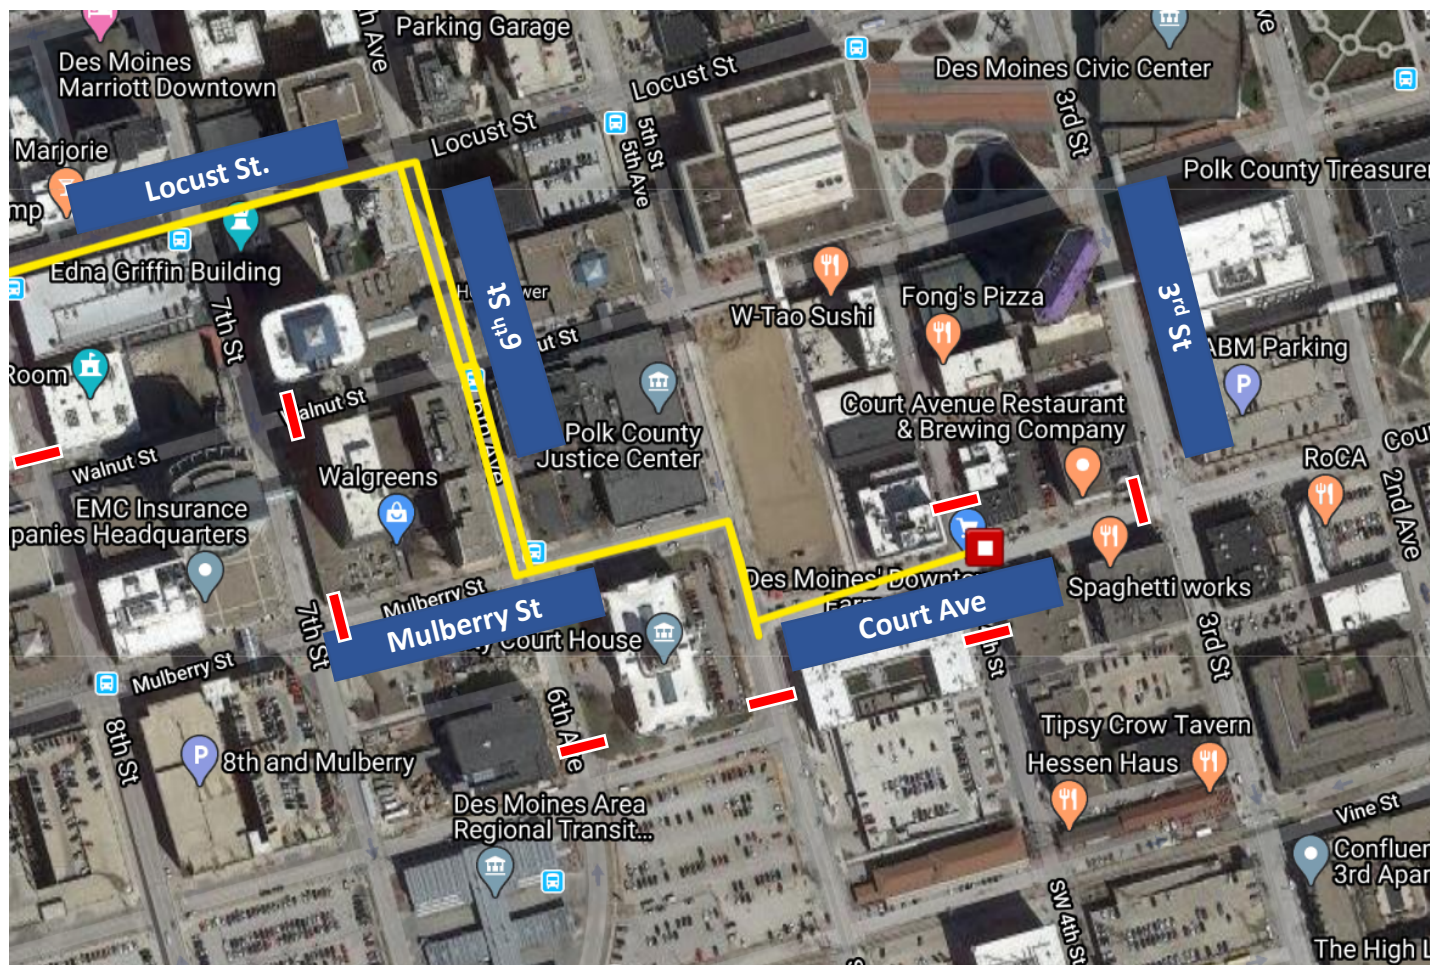

Due to the IRONMAN 70.3 Des Moines, your business or residence will be affected.

Locust, 6th, Mulberry, and Court Ave will be closed during the times below.

Sorry for any inconvenience.

**This detour is in affect Sunday, June 20th, 2021 from 8AM-5PM.
(Red Bars=Road Closed)**

Please visit catchdesmoines.com/ironman for more details or write into sports@catchdesmoines.com with any questions.

Thank you!!