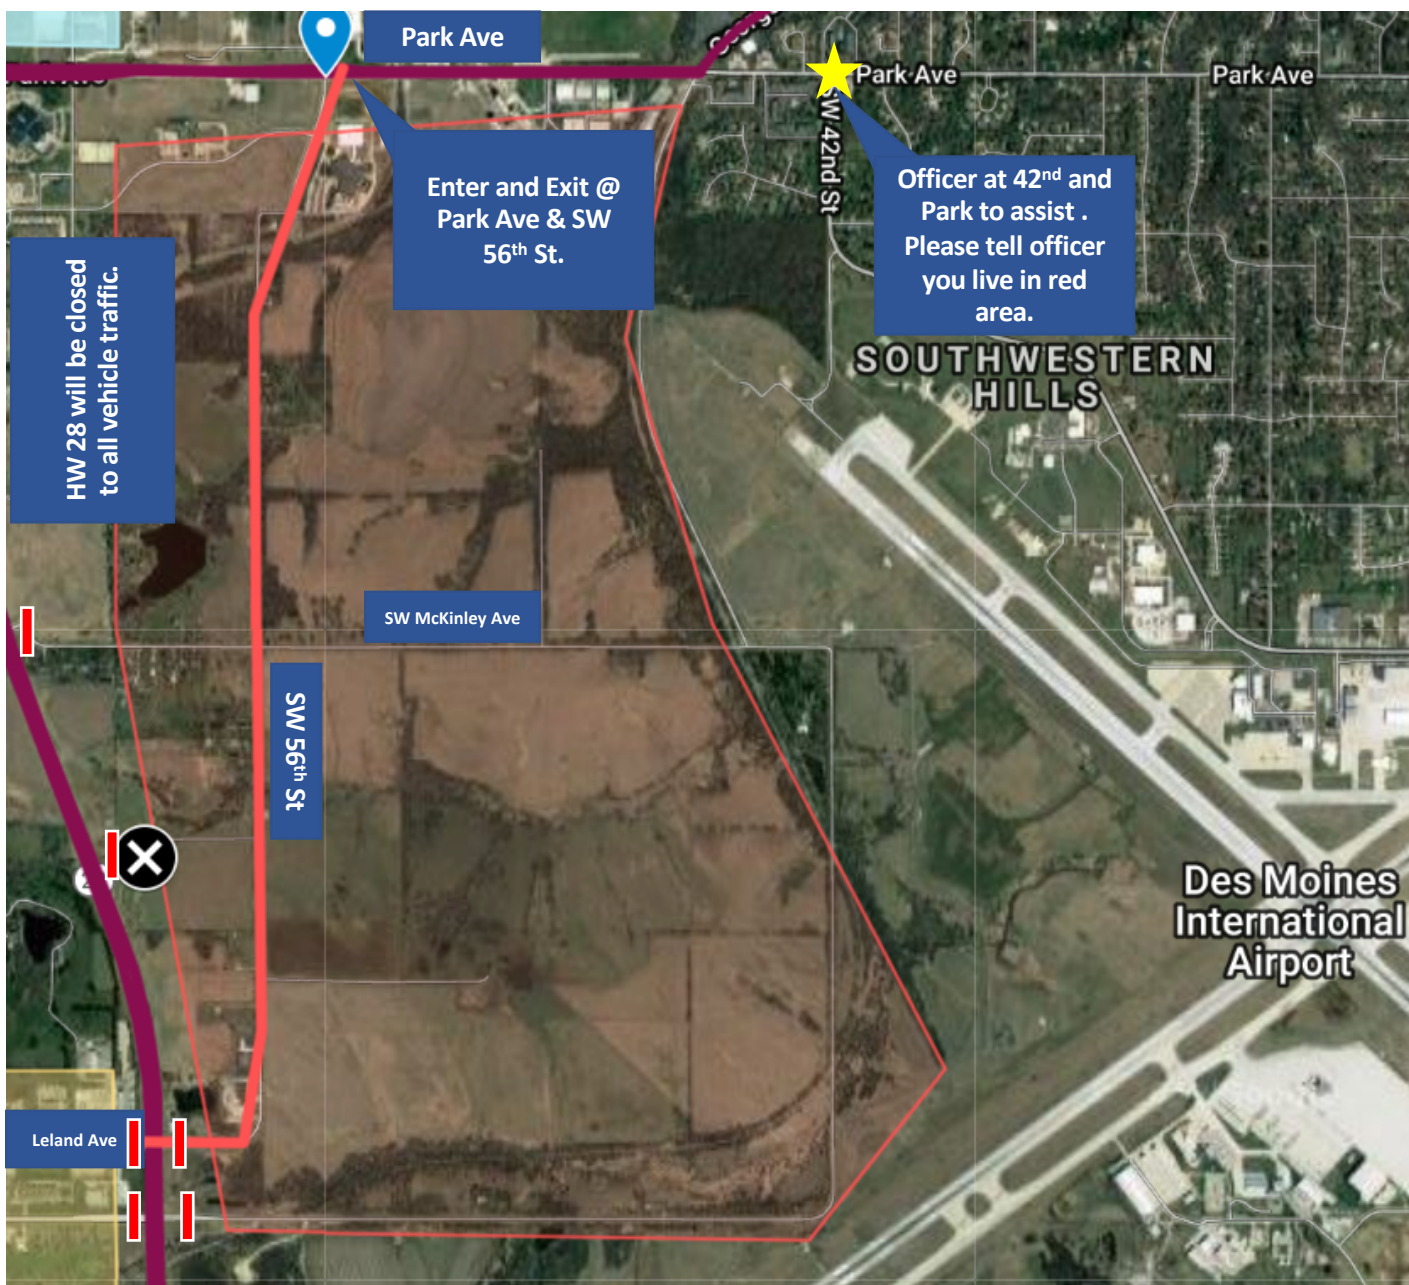

## Detour/ Impact Maps

Due to the IRONMAN 70.3 Des Moines, your residence will be affected. If your residence is inside the Red Area, please follow the Red detour line. Access to and from your residence is only allowed at the intersection of Park Ave and SW 56<sup>th</sup> St. There will be police and volunteers to assist.

**This detour is in affect Sunday June 20<sup>th</sup>, 2021 from 6AM-2PM. (Red Bars= Road Closed)**

Please visit [catchdesmoines.com/ironman](http://catchdesmoines.com/ironman) for more details or write into [sports@catchdesmoines.com](mailto:sports@catchdesmoines.com) with any questions.

Thank you!!

Due to the IRONMAN 70.3 Des Moines, your residence will be affected. If your residence/business is inside the Yellow Area, please follow the Yellow detour line.

Access to and from your residence is only allowed via this detour. Both HW 28 and Veterans Pkwy will be closed to all vehicle traffic during the times below.

Thank you!!

Due to the IRONMAN 70.3 Des Moines, your residence will be affected. If your residence/business is inside the Walnut Woods/ Brown's Woods Area, please follow the Orange detour line.

Access to and from your residence is only allowed via this detour. Both HW 28 and Veterans Pkwy will be closed to all vehicle traffic during the times below.