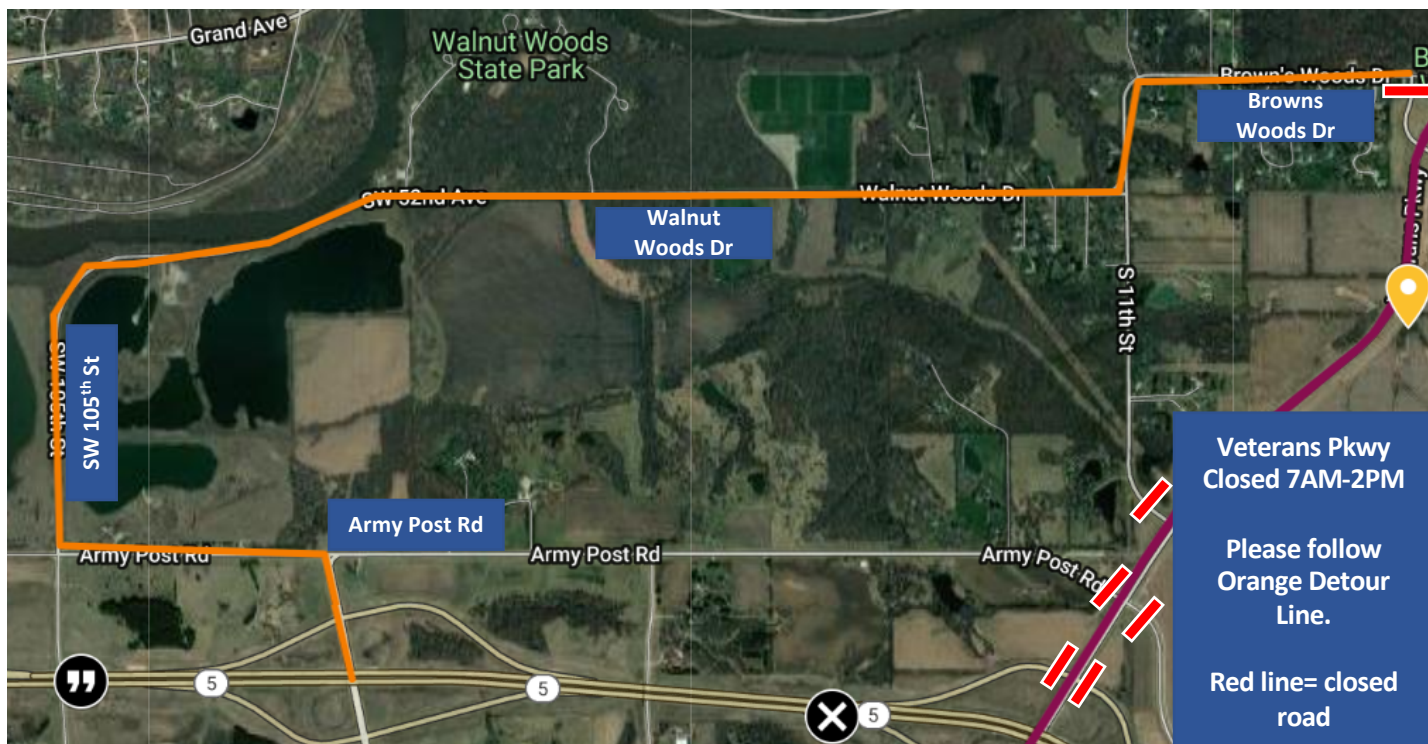

## Detour/ Impact Maps

Due to the IRONMAN 70.3 Des Moines, your residence will be affected. If your residence is inside the Red Area, please follow the Red detour line. Access to and from your residence is only allowed at the intersection of Park Ave and SW 56<sup>th</sup> St. There will be police and volunteers to assist.

Thank you!!

Due to the IRONMAN 70.3 Des Moines, your residence will be affected. If your residence/business is inside the Yellow Area, please follow the Yellow detour line.

Access to and from your residence is only allowed via this detour. Both HW 28 and Veterans Pkwy will be closed to all vehicle traffic during the times below.

Thank you!!

Due to the IRONMAN 70.3 Des Moines, your residence will be affected. If your residence/business is inside the Walnut Woods/ Brown's Woods Area, please follow the Orange detour line.

Access to and from your residence is only allowed via this detour. Both HW 28 and Veterans Pkwy will be closed to all vehicle traffic during the times below.

Thank you!!

Due to the IRONMAN 70.3 Des Moines, your business will be affected. Please follow the white detour line to access your business. Veterans Pkwy and HW 28 will be completely closed to all vehicle traffic during the times below.