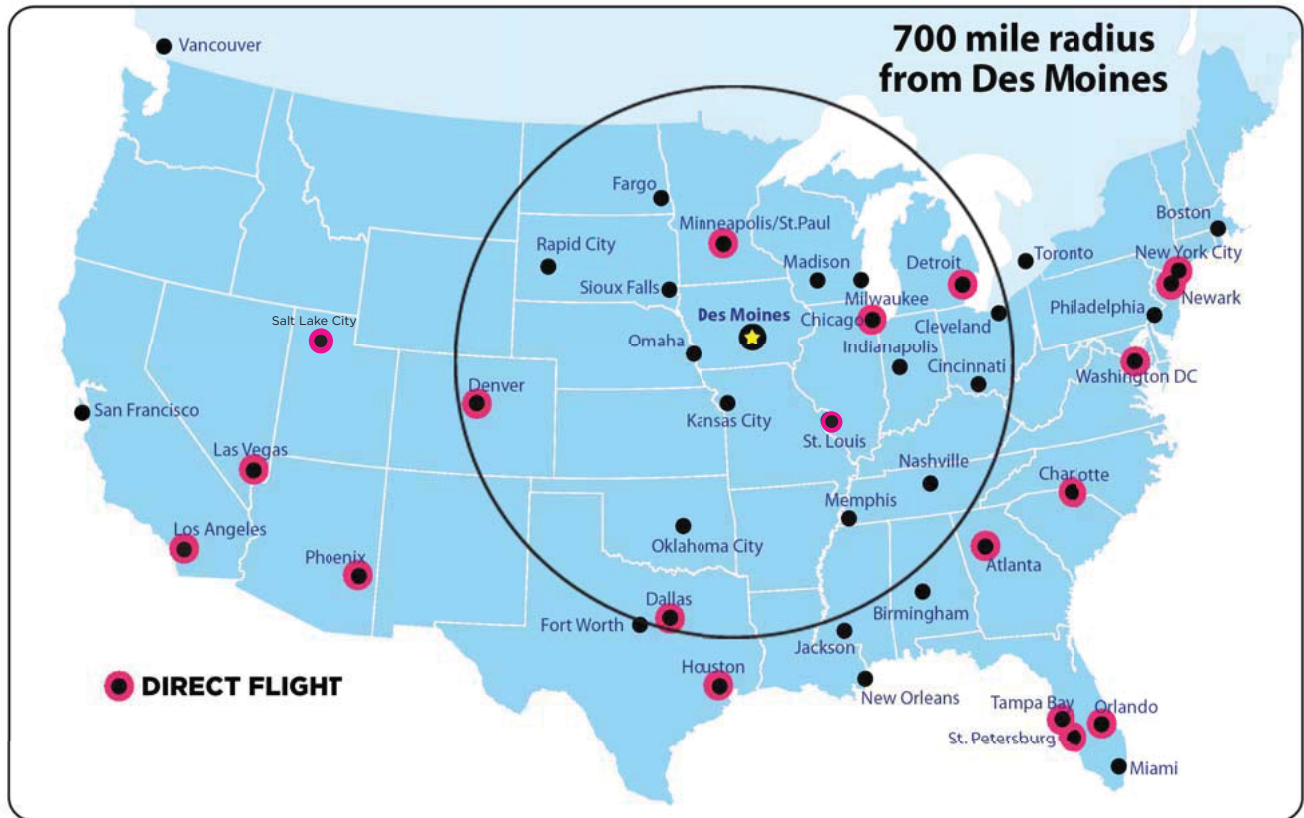

# DRIVING MILEAGE - UNITED STATES

**56 million people live within a 700 mile radius/a days drive of Des Moines**

CITY	MILES	HOURS
Atlanta, GA	904	14
Birmingham, AL	848	13
Boston, MA	1,300	21
Cedar Rapids, IA	130	2
Chicago, IL	333	5.5
Cincinnati, OH	590	9.5
Cleveland, OH	662	10.5
Dallas, TX	698	11
Davenport, IA	170	2.5
Denver, CO	672	9.5
Detroit, MI	599	9.5
Dubuque, IA	200	3
Fargo, ND	477	7.5
Fort Worth, TX	743	12
Houston, TX	954	14

CITY	MILES	HOURS
Indianapolis, IN	475	7.5
Iowa City, IA	114	2
Jackson, MS	824	13
Kansas City, MO	194	3
Kearney, NE	316	5
Los Angeles, CA	1,685	24.5
Madison, WI	355	5.5
Mason City, IA	121	2
Memphis, TN	618	9.5
Miami, FL	1,566	24.5
Milwaukee, WI	374	6
Minneapolis/ St. Paul, MN	244	4
Nashville, TN	655	10

CITY	MILES	HOURS
New Orleans, LA	1,013	15.5
New York City, NY	1,107	18
Oklahoma City, OK	546	8.5
Omaha, NE	135	2
Philadelphia, PA	1,078	17
Phoenix, AZ	1,407	22
Rapid City, SD	626	10
San Francisco, CA	1,801	26
Sioux Falls, SD	284	4.5
St. Louis, MO	350	5.5
Toronto, Canada	838	13
Vancouver, Canada	1,946	30
Waterloo, IA	112	2