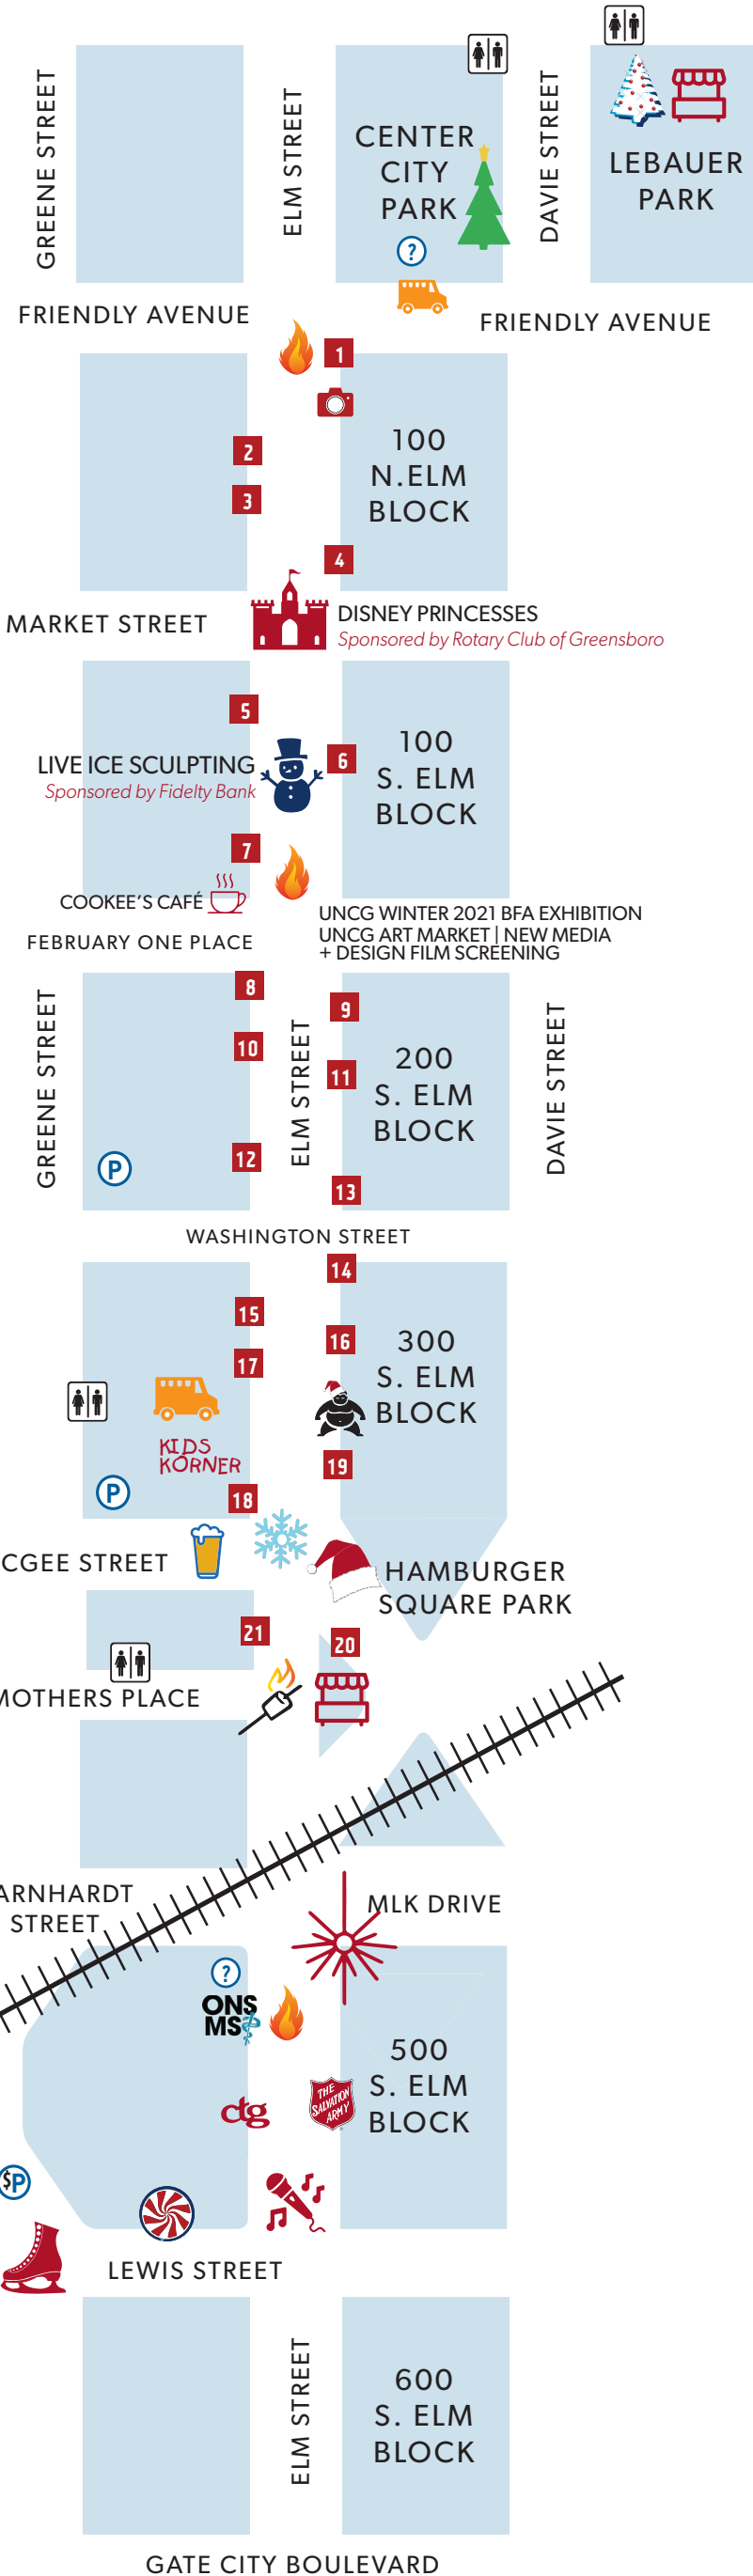

SHOP SMALL THIS SEASON

EXTENDED SHOPPING HOURS DURING FESTIVAL OF LIGHTS!

DOWNTOWN GREENSBORO

**FOOD TRUCKS** LOCATED IN THE ELM-MCGEE PARKING LOT

- Jamaica Coast
- Sweet Turkey BBQ
- Tasty Treats
- Fresh Catch Seafood
- Bel le Vending

## PEPPERMINT ALLEY

Beside Boxcar Bar & Arcade | thru December 31