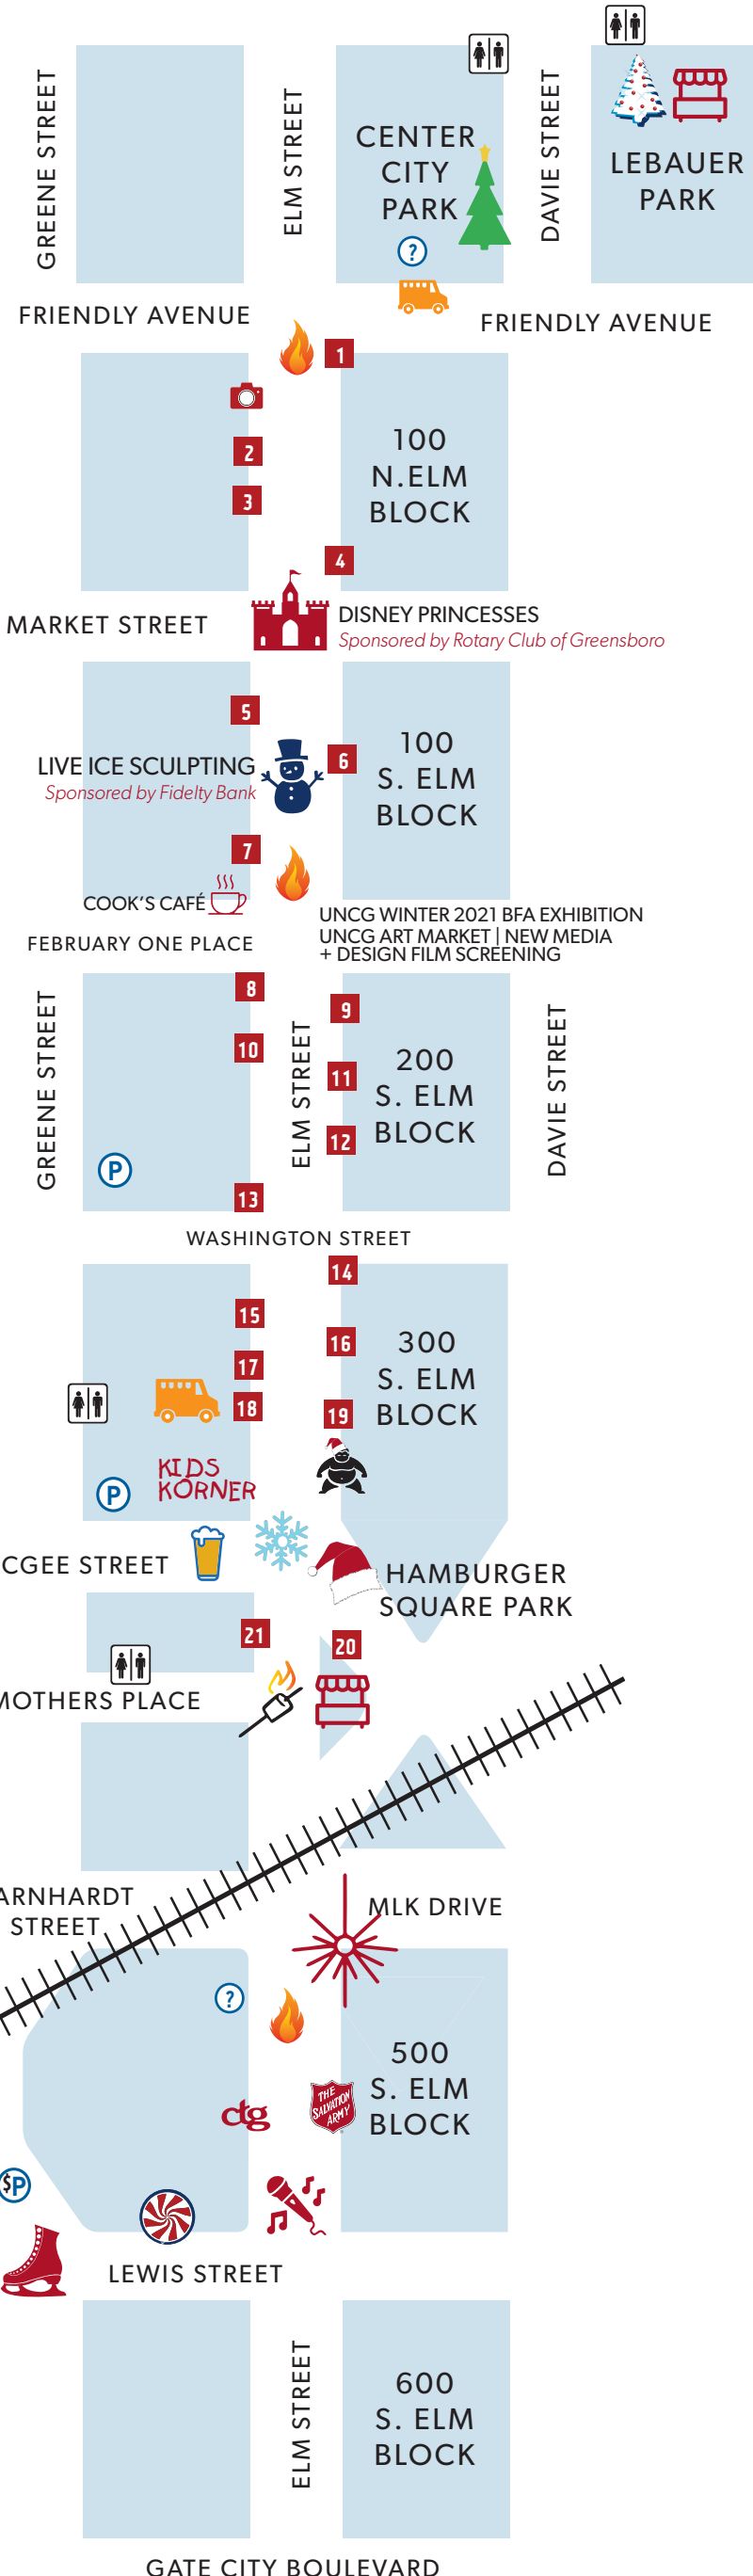

Allegacy Antlers

FOOD TRUCKS: Ghassan's, Nut N But Luv, Over the Rainbow Kettle Corn

LEBAUER PARK

Tinsel Town • Food Kiosks

Holiday Market at Festival of Lights

ELM STREET MUSICAL STROLL

ELM ST. FROM FRIENDLY TO LEWIS STREET IN SOUTH END

SHOP SMALL THIS SEASON

EXTENDED SHOPPING HOURS DURING FESTIVAL OF LIGHTS!

DOWNTOWN GREENSBORO

- FOOD TRUCKS** LOCATED IN THE ELM-MCGEE PARKING LOT
- Jamaica Coast
 - Sweet Turkey BBQ
 - Tasty Treats
 - Fresh Catch Seafood
 - Bel le Vending

TINSEL TOWN

LeBauer Park | thru December 31

PEPPERMINT ALLEY

Beside Boxcar Bar & Arcade | thru December 31

PIEDMONT WINTERFEST ICE RINK

Lewis Street Parking Lot (near SouthEnd Brewing)
Open daily thru January 30