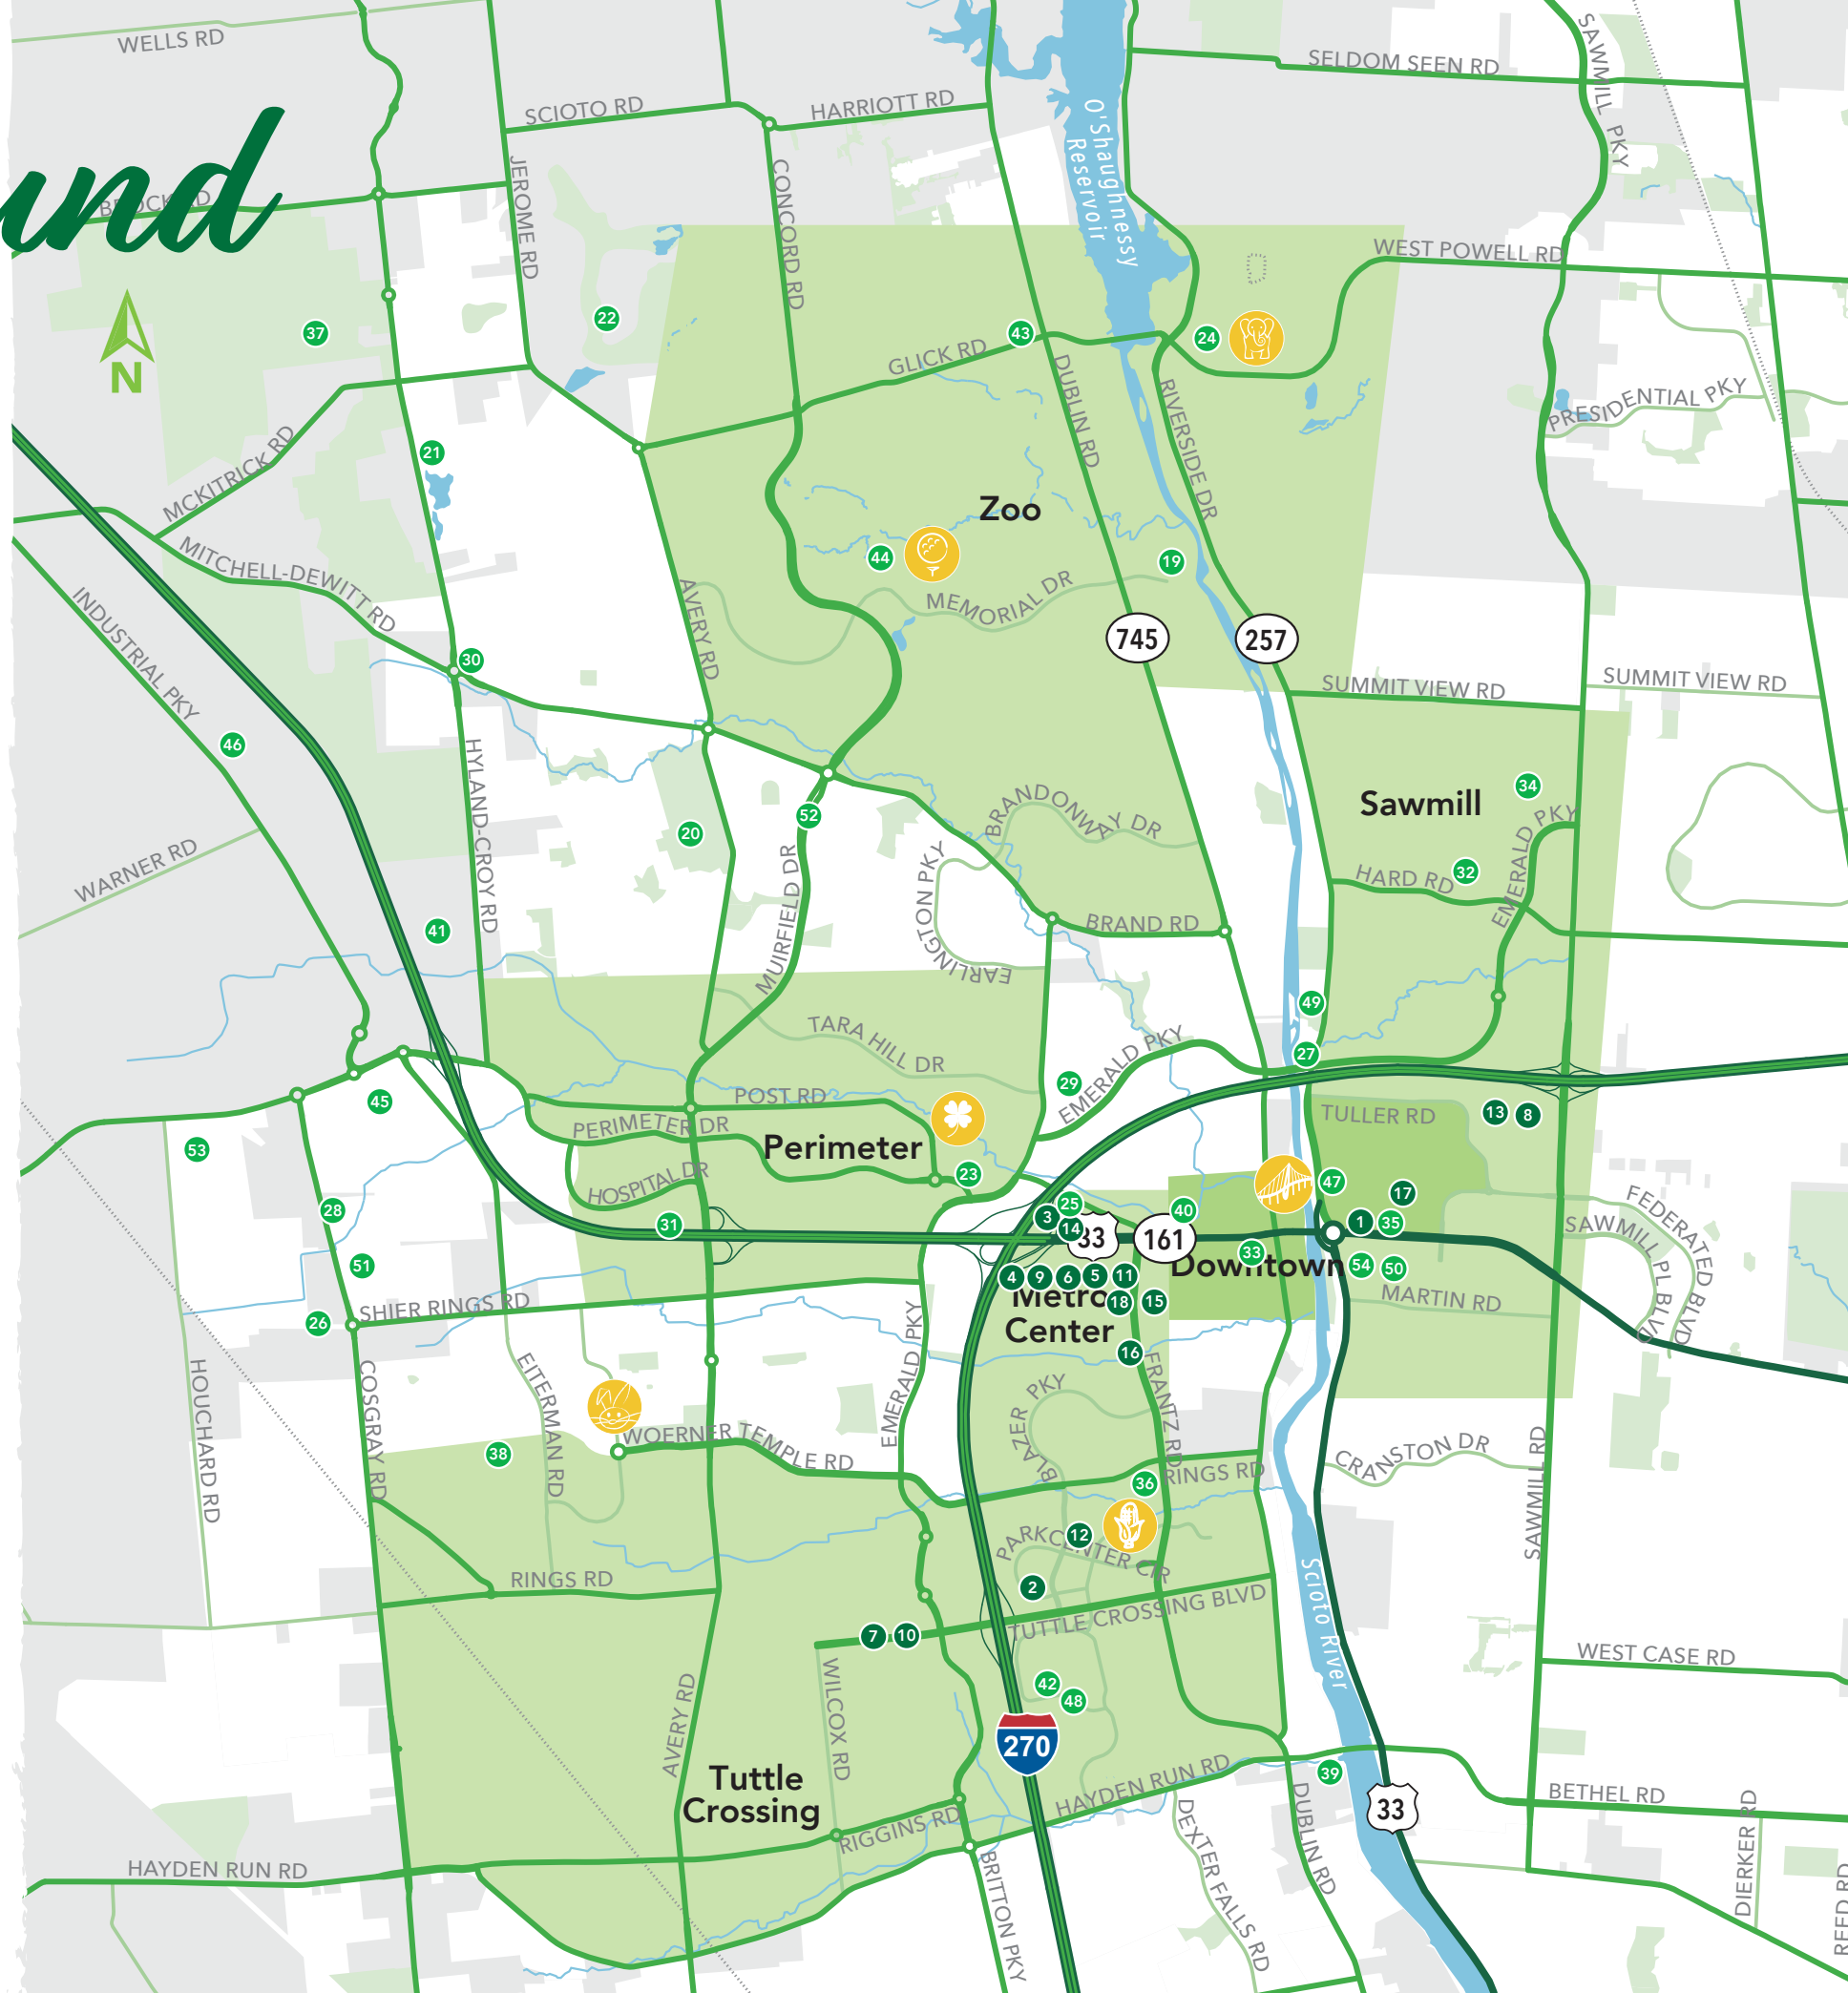

GET around

With this map as your guide, you can find some of Dublin's most popular spots and events.

The Dublin Link Pedestrian Bridge

Columbus Zoo and Aquarium and Zoombezi Bay

the Memorial Tournament presented by Workday

Dublin Irish Festival

Field of Corn with Osage Oranges

The Dancing Hares at Ballantrae Community Park

TRAVEL HERE

Cincinnati: 120 miles	Dayton: 70 miles
Cleveland: 140 miles	Marietta: 135 miles
Columbus: 16 miles	Toledo: 125 miles

Stay

- 1 AC Hotel by Marriott
- 2 Columbus Marriott Northwest
- 3 Courtyard by Marriott
- 4 DoubleTree by Hilton
- 5 Embassy Suites
- 6 Extended Stay America-Metro Place
- 7 Extended Stay America-Tuttle Crossing
- 8 Hampton Inn
- 9 Hilton Garden Inn
- 10 Holiday Inn Express
- 11 Home2 Suites by Hilton
- 12 Homewood Suites by Hilton
- 13 Quality Inn & Suites
- 14 Red Roof Plus
- 15 Residence Inn by Marriott
- 16 Sonesta ES Suites
- 17 SpringHill Suites by Marriott
- 18 TownePlace Suites by Marriott