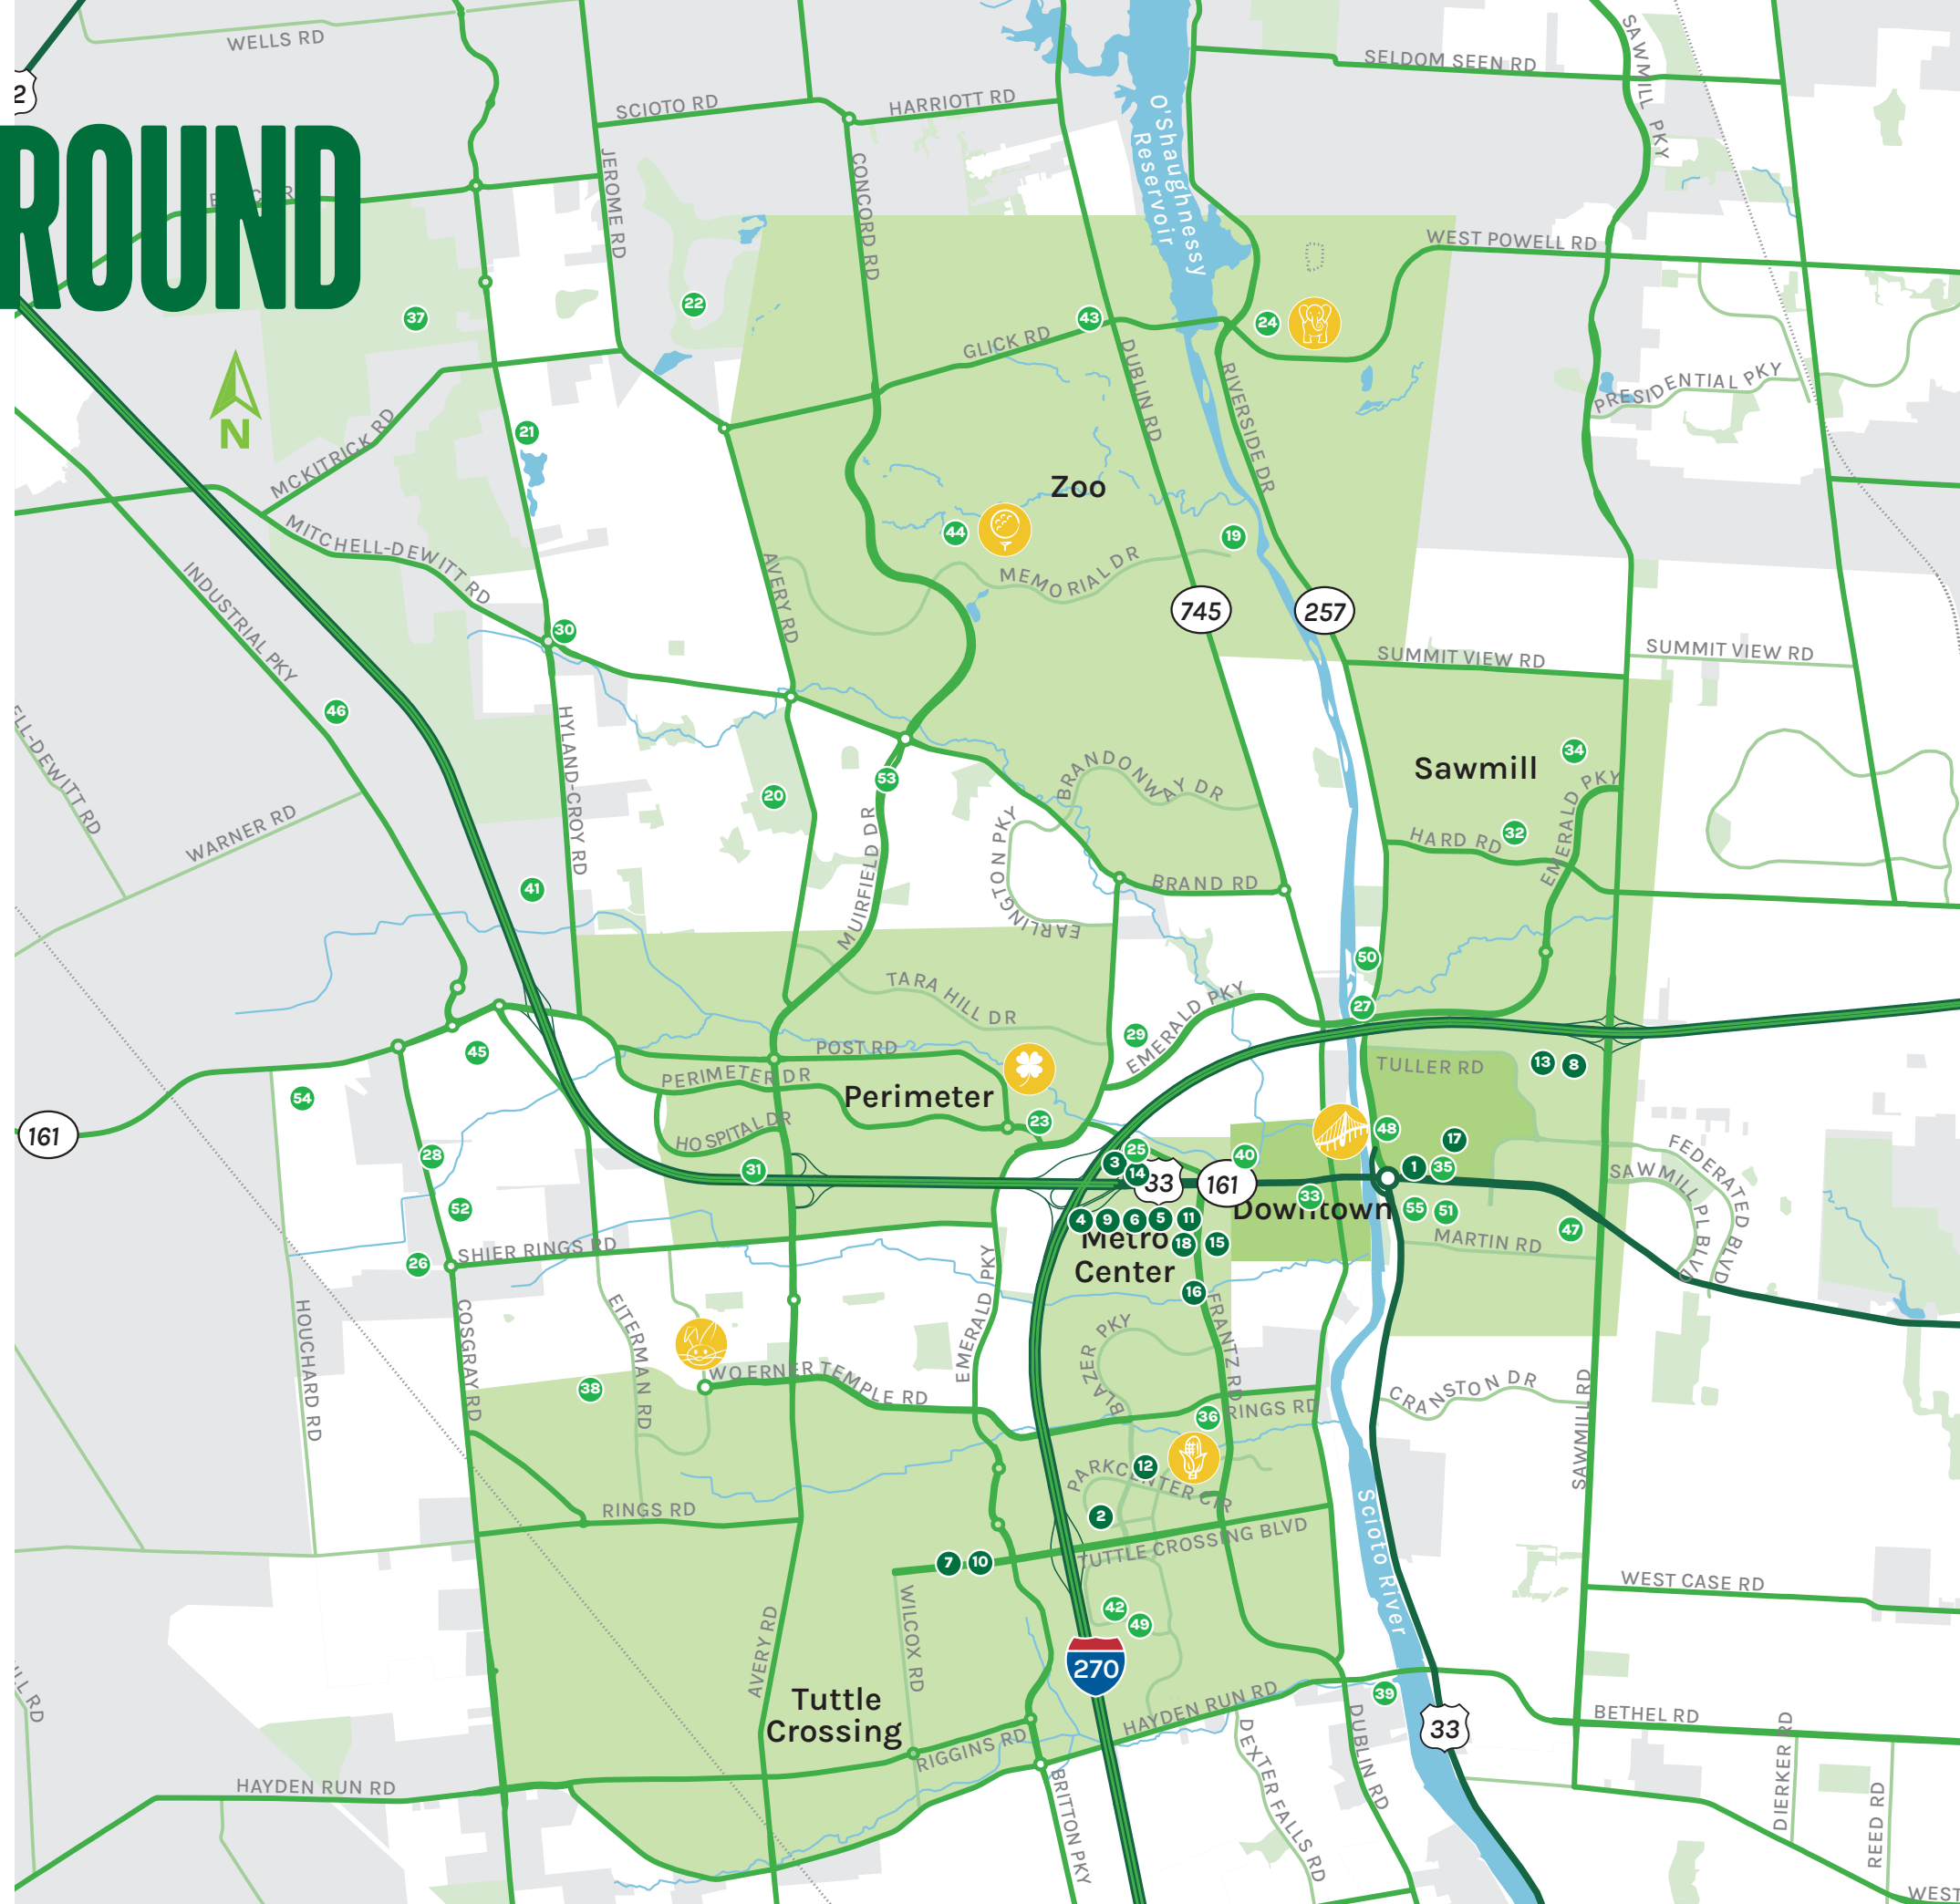

### Eat & Drink

- 1 The Avenue
- 2 Bridge Street Pizza
- 3 Cap City Fine Diner
- 4 Coast Wine House
- 5 Condado Tacos
- 6 Dublin Village Tavern
- 7 Fadó Pub & Kitchen
- 8 Fox in the Snow
- 9 Frank and Carl's
- 10 Fukuryu Ramen
- 11 Gene's
- 12 The Getaway Brewing Co.
- 13 Harvest Pizzeria
- 14 J. Liu
- 15 Jeni's Splendid Ice Creams
- 16 Johnson's Real Ice Cream
- 17 Kilwins
- 18 Kitchen Social
- 19 La Chatelaine
- 20 Local Cantina
- 21 Mezzo
- 22 Mikey's Late Night Slice
- 23 Missing Jimmy's
- 24 Mr. Sushi
- 25 North High Brewing
- 26 North Market Bridge Park
- 27 Our CupCakery
- 28 The Pearl
- 29 REBoL
- 30 The Roosevelt Room
- 31 Song Lan
- 32 Starbucks
- 33 Sweetwaters Coffee & Tea
- 34 Tucci's
- 35 Urban Meyer's Pint House
- 36 Valentina's
- 37 Vitality Juicery
- 38 Z Cucina

# GET AROUND

With this map as your guide, you can find some of Dublin's most popular spots and events.

**The Dublin Link Pedestrian Bridge**

**Columbus Zoo and Aquarium and Zoombezi Bay**

**the Memorial Tournament presented by Workday**

## TRAVEL HERE

<b>Cincinnati:</b> 120 miles	<b>Dayton:</b> 70 miles
<b>Cleveland:</b> 140 miles	<b>Marietta:</b> 135 miles
<b>Columbus:</b> 16 miles	<b>Toledo:</b> 125 miles

## Stay

- 1 AC Hotel by Marriott
- 2 Columbus Marriott Northwest
- 3 Courtyard by Marriott
- 4 DoubleTree by Hilton
- 5 Embassy Suites
- 6 Extended Stay America-Metro Place
- 7 Extended Stay America-Tuttle Crossing
- 8 Hampton Inn
- 9 Hilton Garden Inn
- 10 Holiday Inn Express
- 11 Home2 Suites by Hilton
- 12 Homewood Suites by Hilton
- 13 Quality Inn & Suites
- 14 Red Roof Plus
- 15 Residence Inn by Marriott
- 16 Sonesta ES Suites
- 17 SpringHill Suites by Marriott
- 18 TownePlace Suites by Marriott