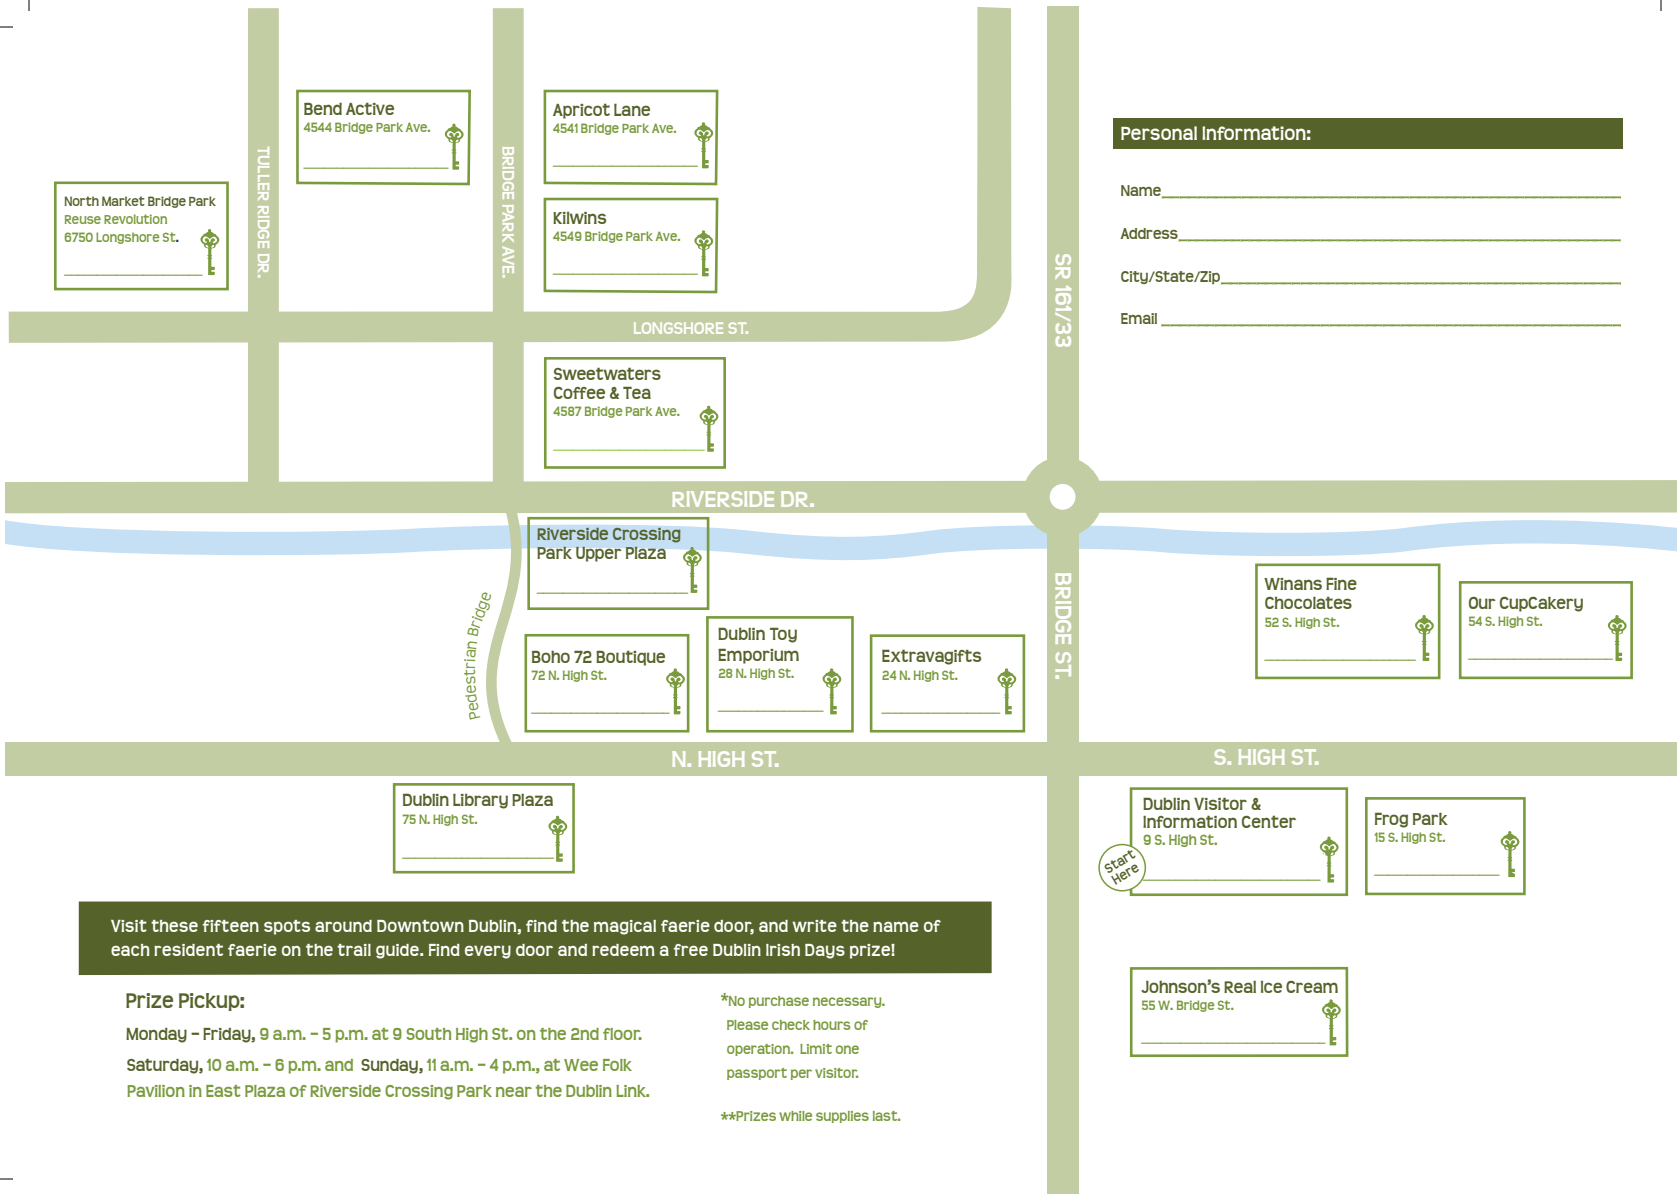

FAERIE DOOR TRAIL

August 2 – 8, 2021

Powered by

VISIT
Dublin
— OHIO —

www.VisitDublinOhio.com/fairytrail

North Market Bridge Park
Reuse Revolution
6750 Longshore St.

Bend Active
4544 Bridge Park Ave.

Apricot Lane
4541 Bridge Park Ave.

Personal Information:

Name _____

Address _____

City/State/Zip _____

Email _____

Visit these fifteen spots around Downtown Dublin, find the magical faerie door, and write the name of each resident faerie on the trail guide. Find every door and redeem a free Dublin Irish Days prize!

Prize Pickup:

Monday – Friday, 9 a.m. – 5 p.m. at 9 South High St. on the 2nd floor.
Saturday, 10 a.m. – 6 p.m. and Sunday, 11 a.m. – 4 p.m., at Wee Folk Pavilion in East Plaza of Riverside Crossing Park near the Dublin Link.

*No purchase necessary. Please check hours of operation. Limit one passport per visitor.

**Prizes while supplies last.