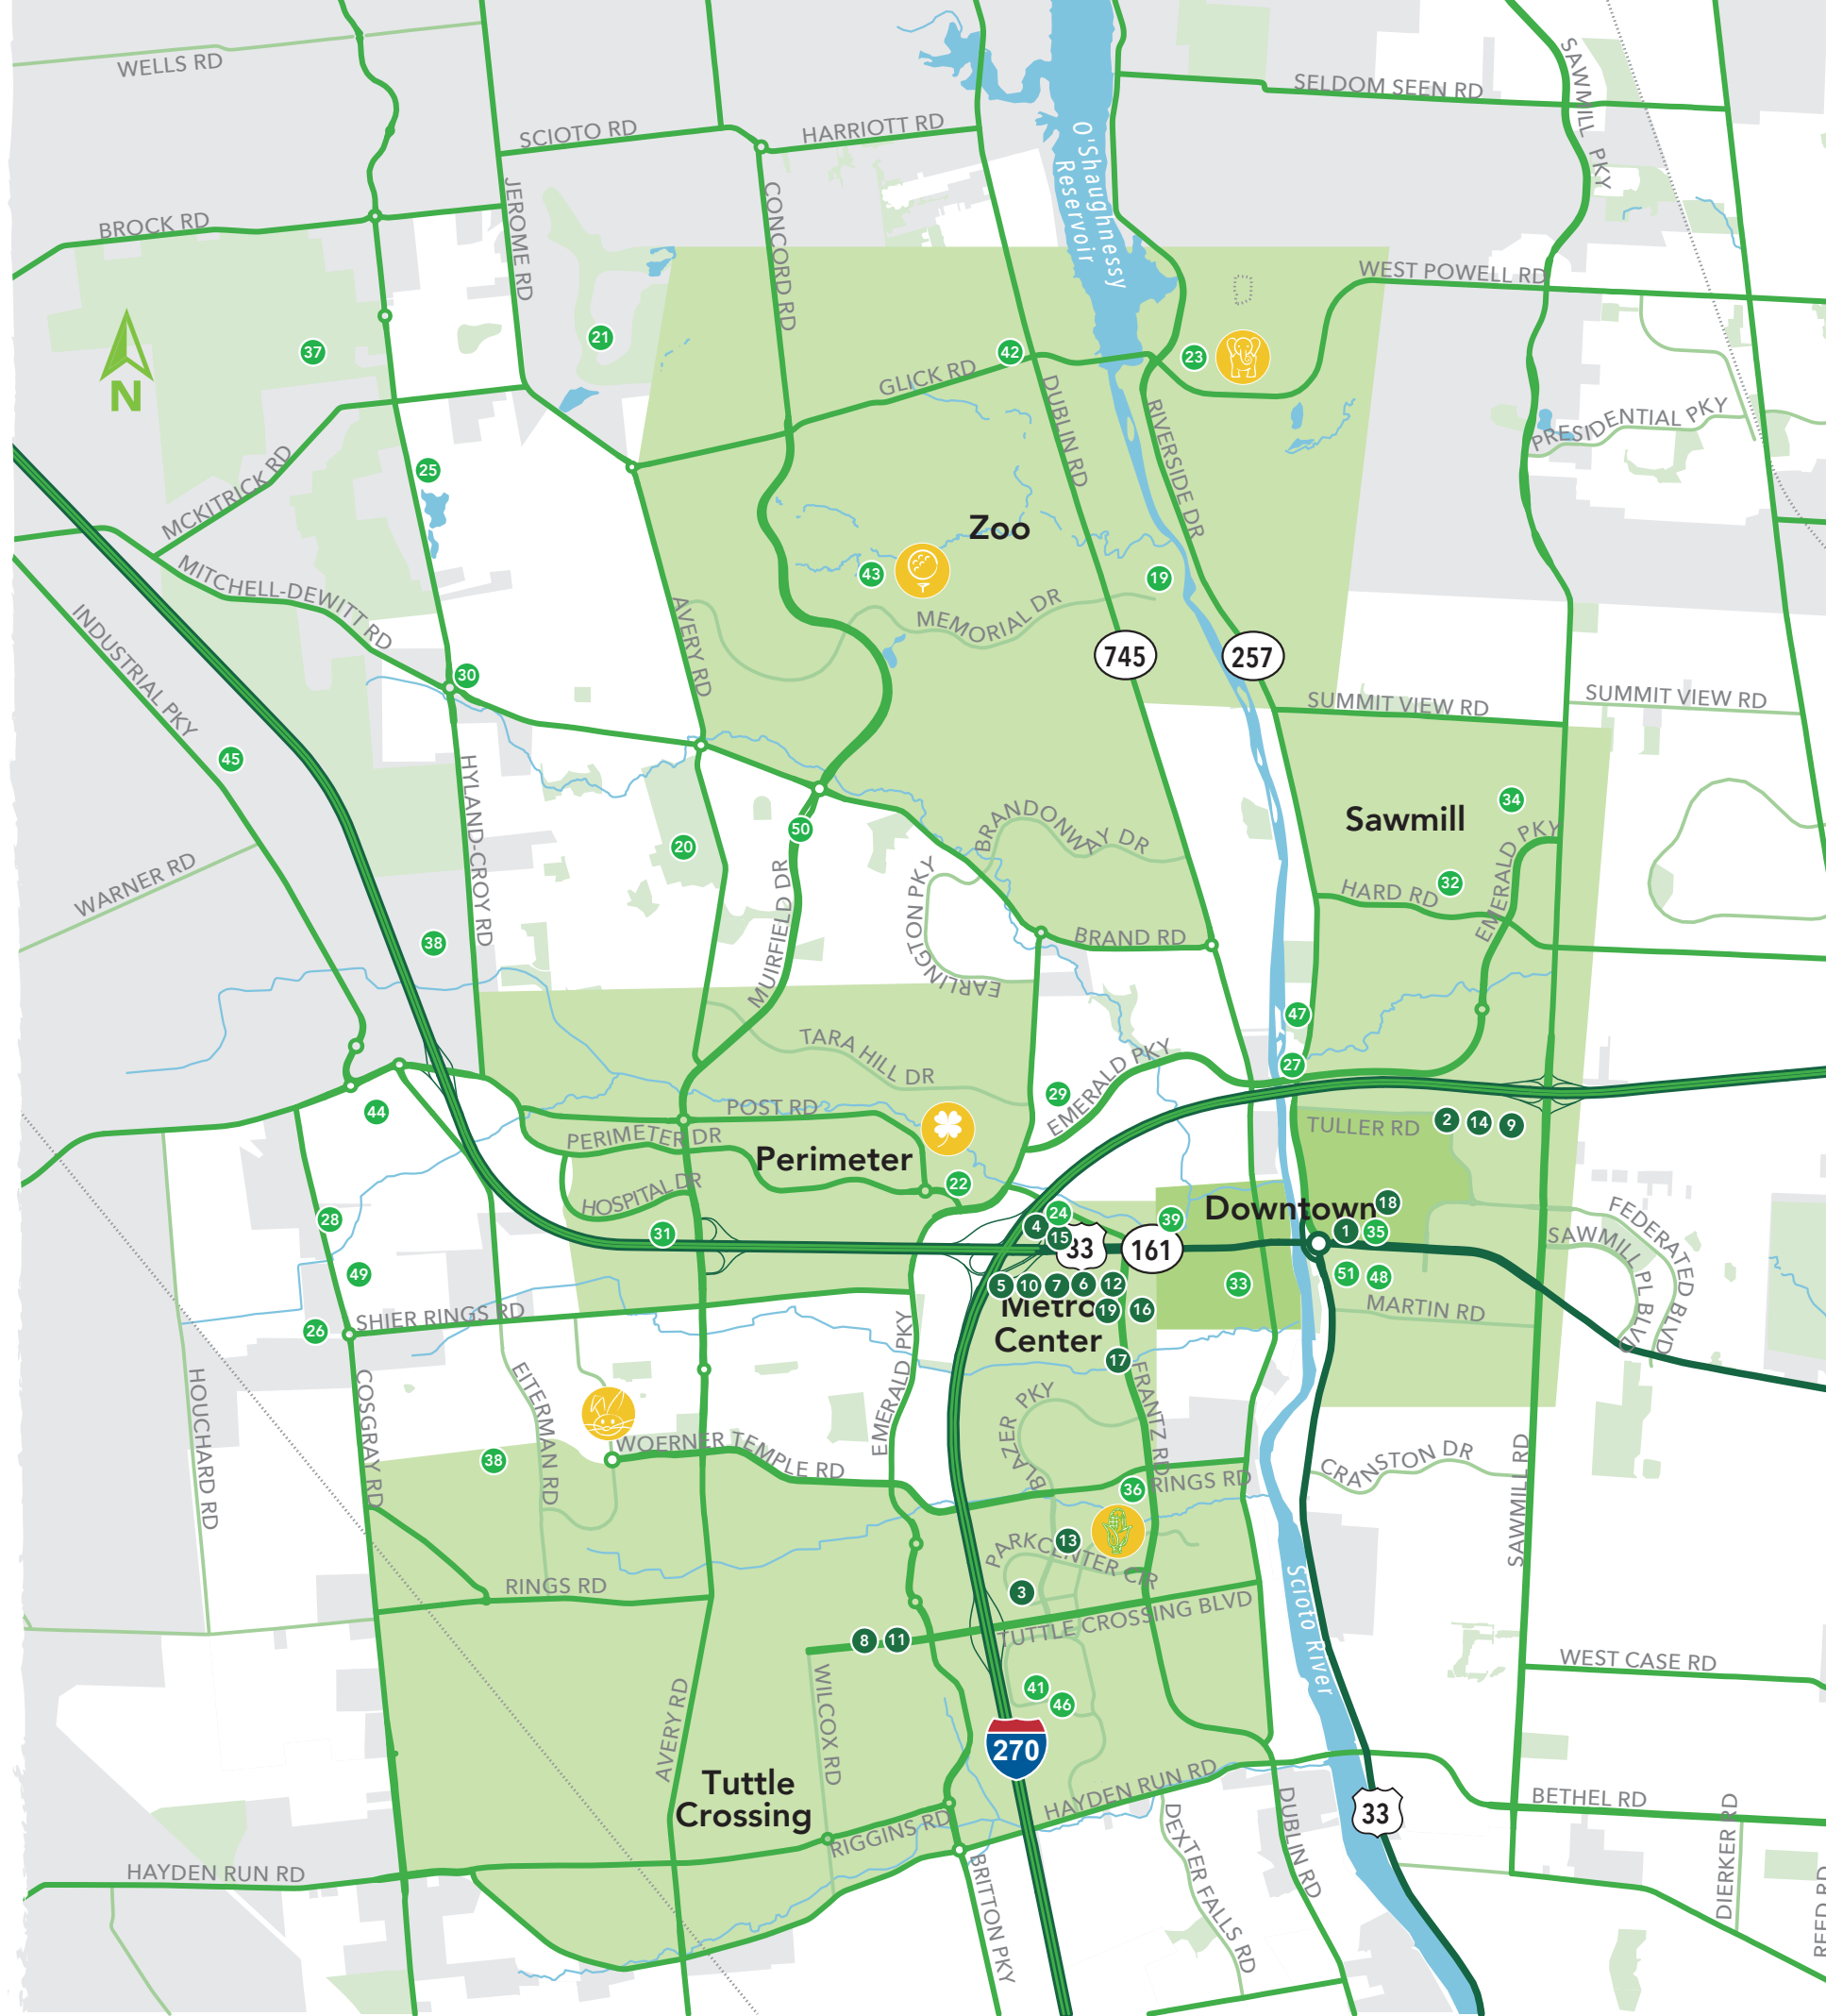

GET around

With this map as your guide, you can find some of Dublin's most popular spots and events.

Columbus Zoo and Aquarium and Zoombezi Bay

The Memorial Tournament

Dublin Irish Festival

Field of Corn with Osage Oranges

The Dancing Hares at Ballantrae Community Park

TRAVEL HERE

Cincinnati: 120 miles	Dayton: 70 miles
Cleveland: 140 miles	Marietta: 135 miles
Columbus: 16 miles	Toledo: 125 miles

Stay

- 1 AC Hotel by Marriott
- 2 Cloverleaf Suites
- 3 Columbus Marriott Northwest
- 4 Courtyard by Marriott Columbus-Dublin
- 5 DoubleTree by Hilton
- 6 Embassy Suites Columbus-Dublin
- 7 Extended Stay America-Metro Place
- 8 Extended Stay America-Tuttle Crossing
- 9 Hampton Inn
- 10 Hilton Garden Inn
- 11 Holiday Inn Express Columbus-Dublin
- 12 Home2 Suites
- 13 Homewood Suites by Hilton Columbus-Dublin
- 14 Quality Inn & Suites
- 15 Red Roof Plus
- 16 Residence Inn
- 17 Sonesta ES Suites Dublin
- 18 SpringHill Suites
- 19 TownePlace Suites