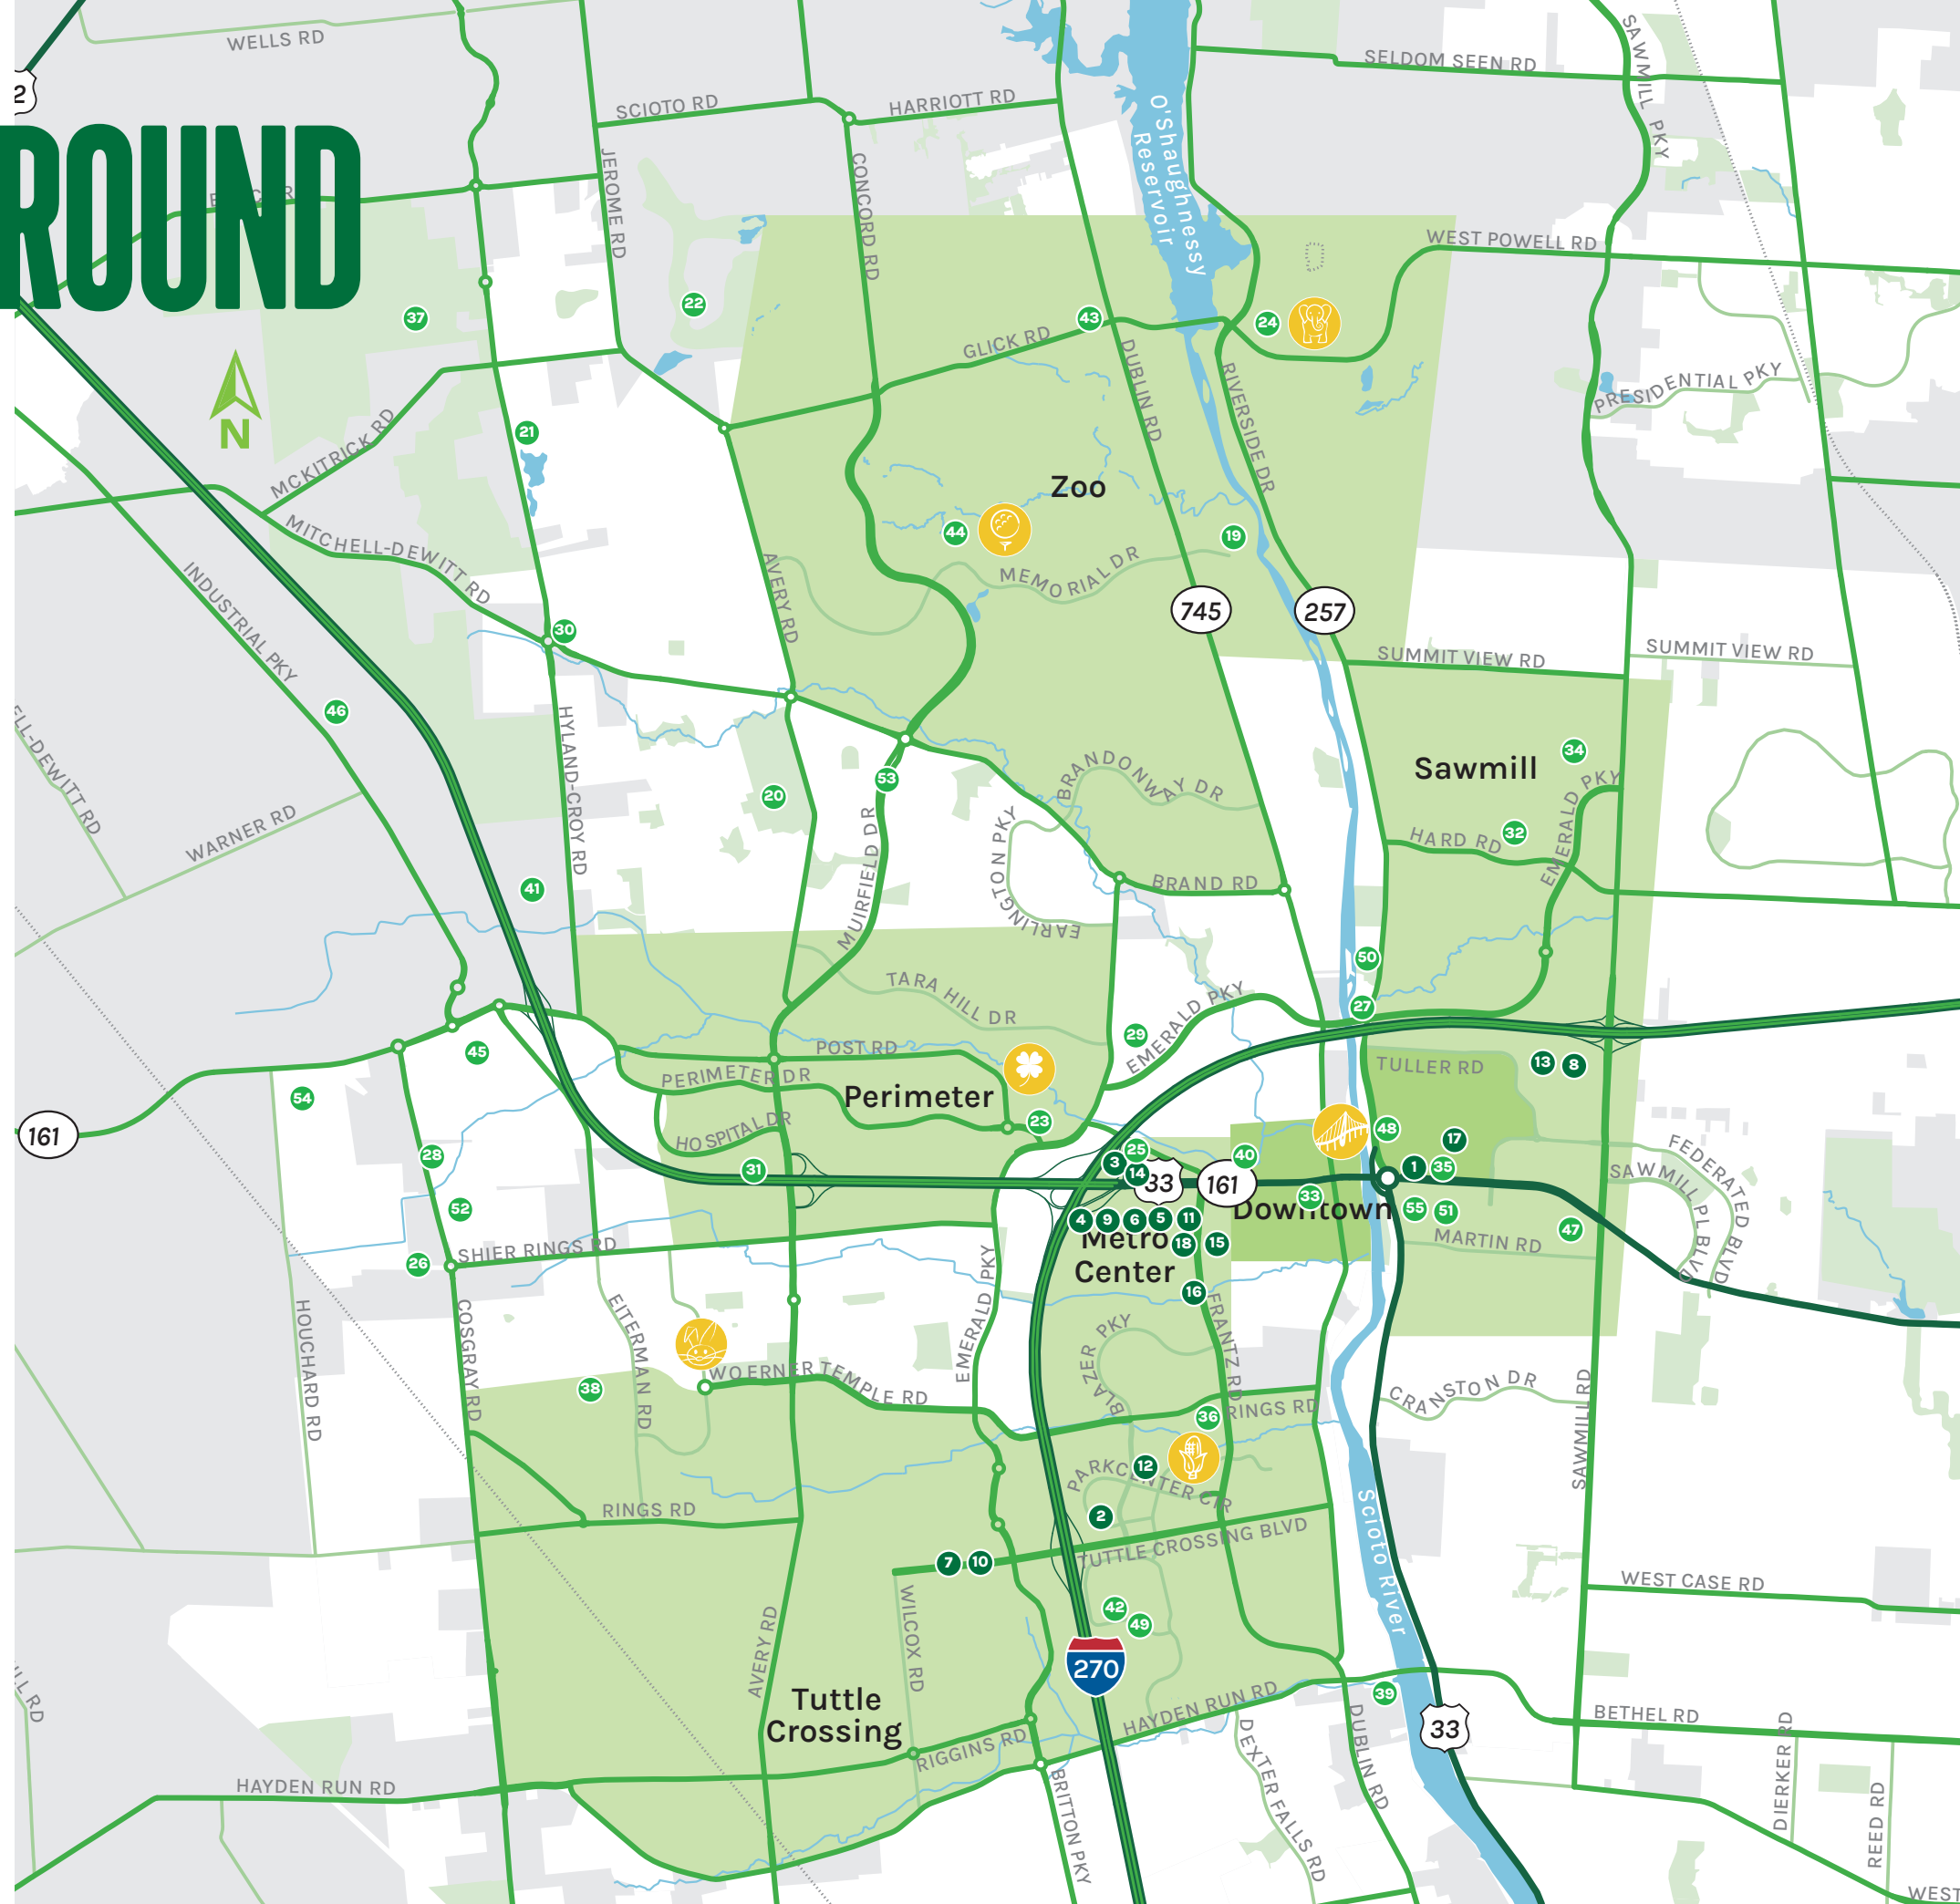

GET AROUND

With this map as your guide, you can find some of Dublin's most popular spots and events.

The Dublin Link Pedestrian Bridge

Columbus Zoo and Aquarium and Zoombezi Bay

the Memorial Tournament presented by Workday

Dublin Irish Festival

Field of Corn (with Osage Orange Trees)

The Dancing Hares at Ballantrae Community Park

TRAVEL HERE

Cincinnati: 120 miles	Dayton: 70 miles
Cleveland: 140 miles	Marietta: 135 miles
Columbus: 16 miles	Toledo: 125 miles

Stay

- 1 AC Hotel by Marriott
- 2 Columbus Marriott Northwest
- 3 Courtyard by Marriott
- 4 DoubleTree by Hilton
- 5 Embassy Suites
- 6 Extended Stay America-Metro Place
- 7 Extended Stay America-Tuttle Crossing
- 8 Hampton Inn
- 9 Hilton Garden Inn
- 10 Holiday Inn Express
- 11 Home2 Suites by Hilton
- 12 Homewood Suites by Hilton
- 13 Quality Inn & Suites
- 14 Red Roof Plus
- 15 Residence Inn by Marriott
- 16 Sonesta ES Suites
- 17 SpringHill Suites by Marriott
- 18 TownePlace Suites by Marriott