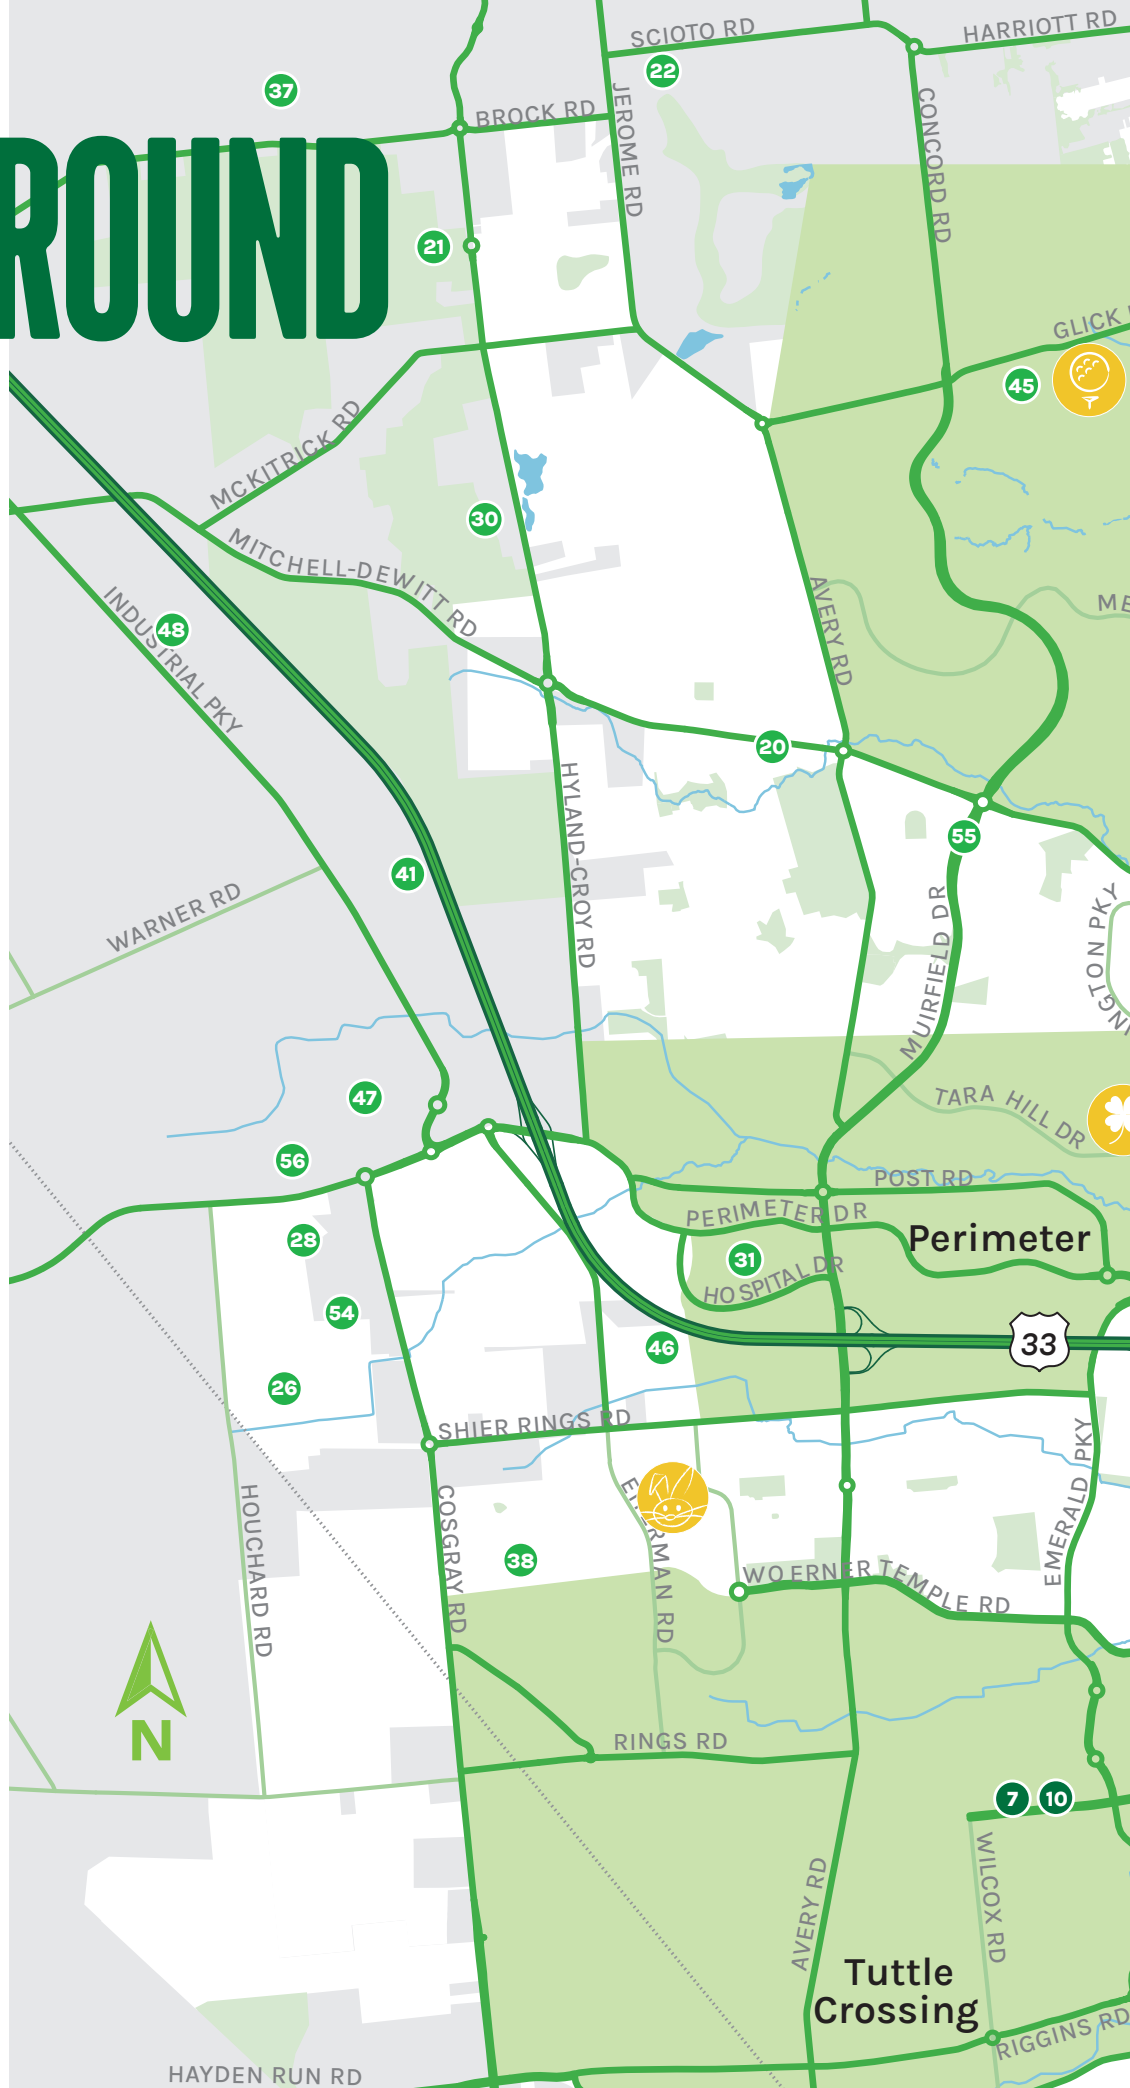

GET AROUND

With this map as your guide, you can find some of Dublin's most popular spots and events.

**The Dublin Link
Pedestrian Bridge**

**Columbus Zoo and Aquarium
and Zoombezi Bay**

**the Memorial Tournament
presented by Workday**

Dublin Irish Festival

**Field of Corn
(with Osage Orange Trees)**

**The Dancing Hares at
Ballantrae Community Park**

TRAVEL HERE

Cincinnati: 120 miles	Dayton: 70 miles
Cleveland: 140 miles	Marietta: 135 miles
Columbus: 16 miles	Toledo: 125 miles

Stay

- 1 AC Hotel by Marriott
- 2 Columbus Marriott Northwest
- 3 Courtyard by Marriott
- 4 DoubleTree by Hilton
- 5 Embassy Suites
- 6 Extended Stay America-Metro Place
- 7 Extended Stay America-Tuttle Crossing
- 8 Hampton Inn
- 9 Hilton Garden Inn
- 10 Holiday Inn Express
- 11 Home2 Suites by Hilton
- 12 Homewood Suites by Hilton
- 13 Quality Inn & Suites
- 14 Red Roof Plus
- 15 Residence Inn by Marriott
- 16 Sonesta ES Suites
- 17 SpringHill Suites by Marriott
- 18 TownePlace Suites by Marriott