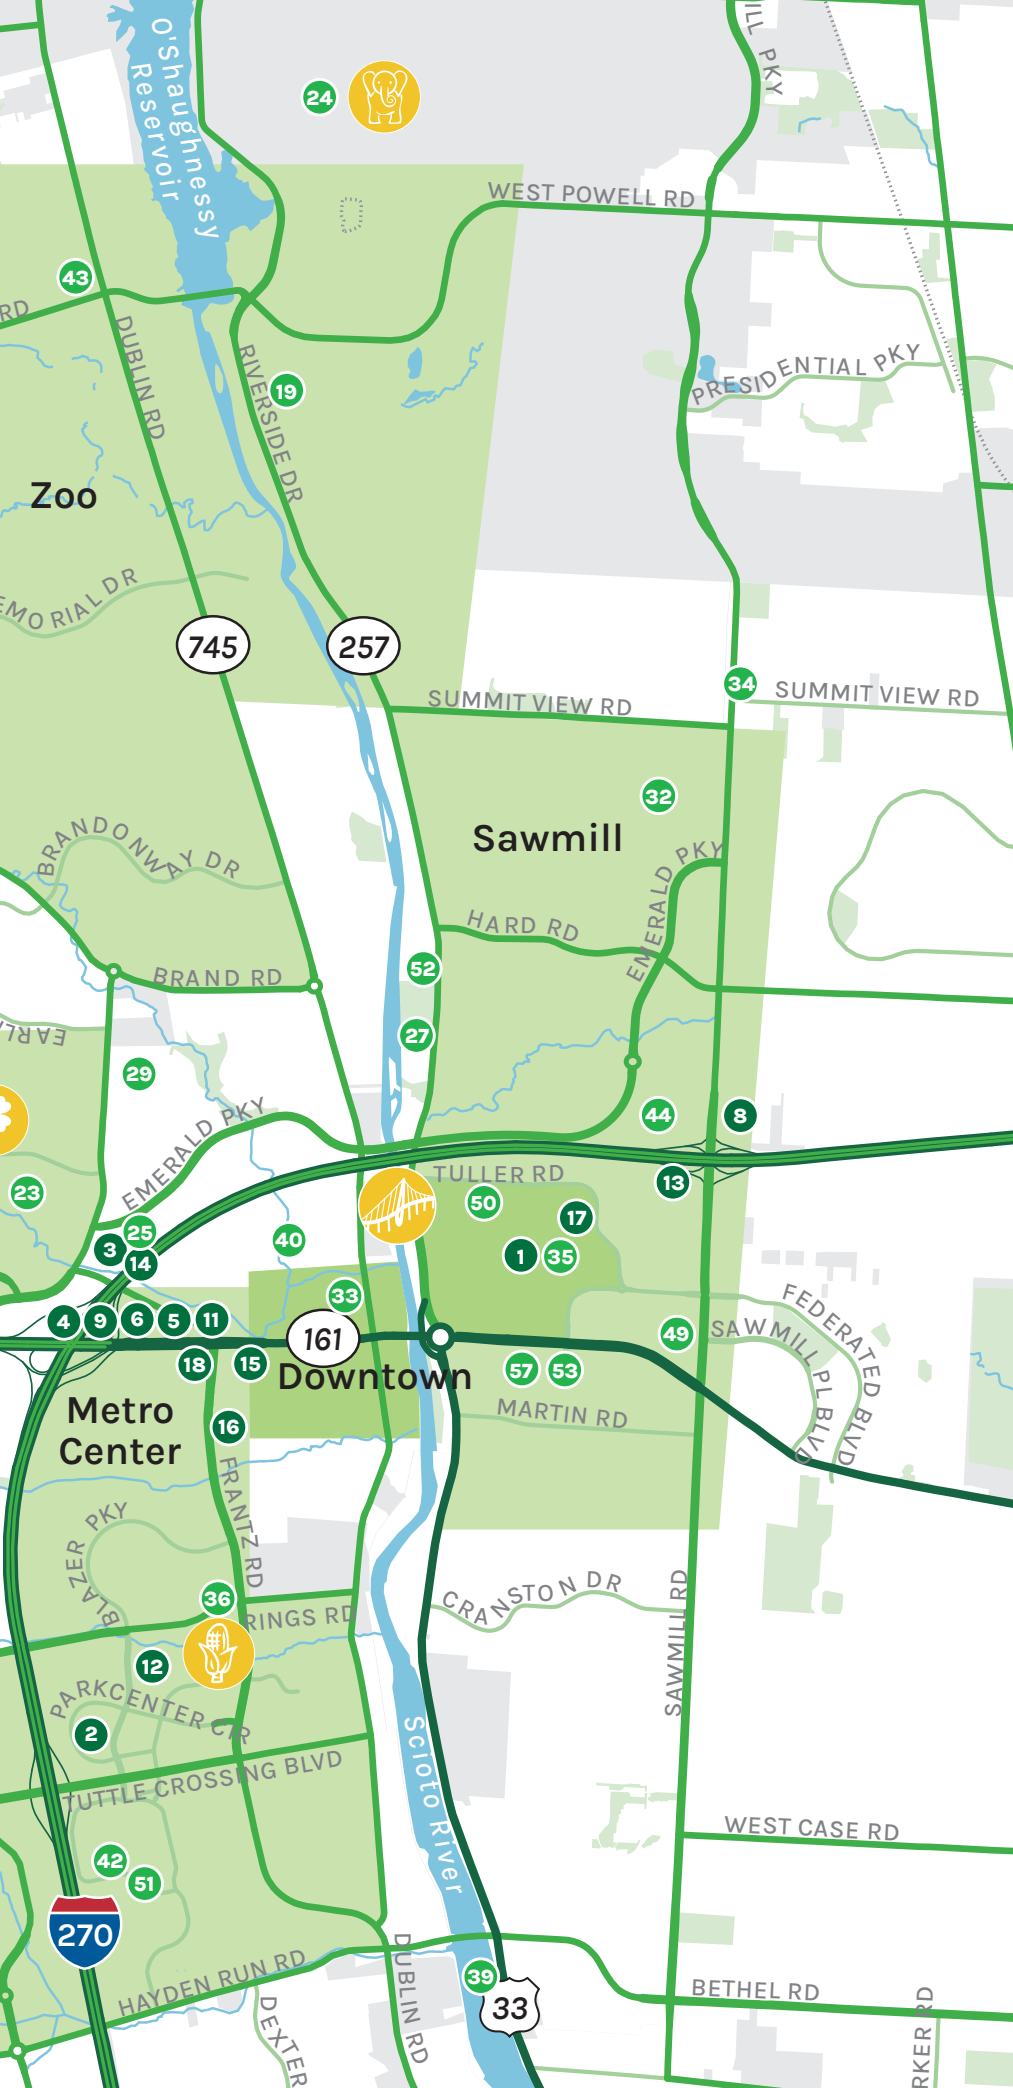

GET AROUND

With this map as your guide, you can find some of Dublin's most popular spots and events.

**The Dublin Link
Pedestrian Bridge**

**Columbus Zoo and Aquarium
and Zoombezi Bay**

**the Memorial Tournament
presented by Workday**

Dublin Irish Festival

**Field of Corn
(with Osage Orange Trees)**

**The Dancing Hares at
Ballantrae Community Park**

TRAVEL HERE

Cincinnati: 120 miles	Dayton: 70 miles
Cleveland: 140 miles	Marietta: 135 miles
Columbus: 16 miles	Toledo: 125 miles

Stay

- 1 AC Hotel by Marriott
- 2 Columbus Marriott Northwest
- 3 Courtyard by Marriott
- 4 DoubleTree by Hilton
- 5 Embassy Suites
- 6 Extended Stay America-Metro Place
- 7 Extended Stay America-Tuttle Crossing
- 8 Hampton Inn
- 9 Hilton Garden Inn
- 10 Holiday Inn Express
- 11 Home2 Suites by Hilton
- 12 Homewood Suites by Hilton
- 13 Quality Inn & Suites
- 14 Red Roof Plus
- 15 Residence Inn by Marriott
- 16 Sonesta ES Suites
- 17 SpringHill Suites by Marriott
- 18 TownePlace Suites by Marriott