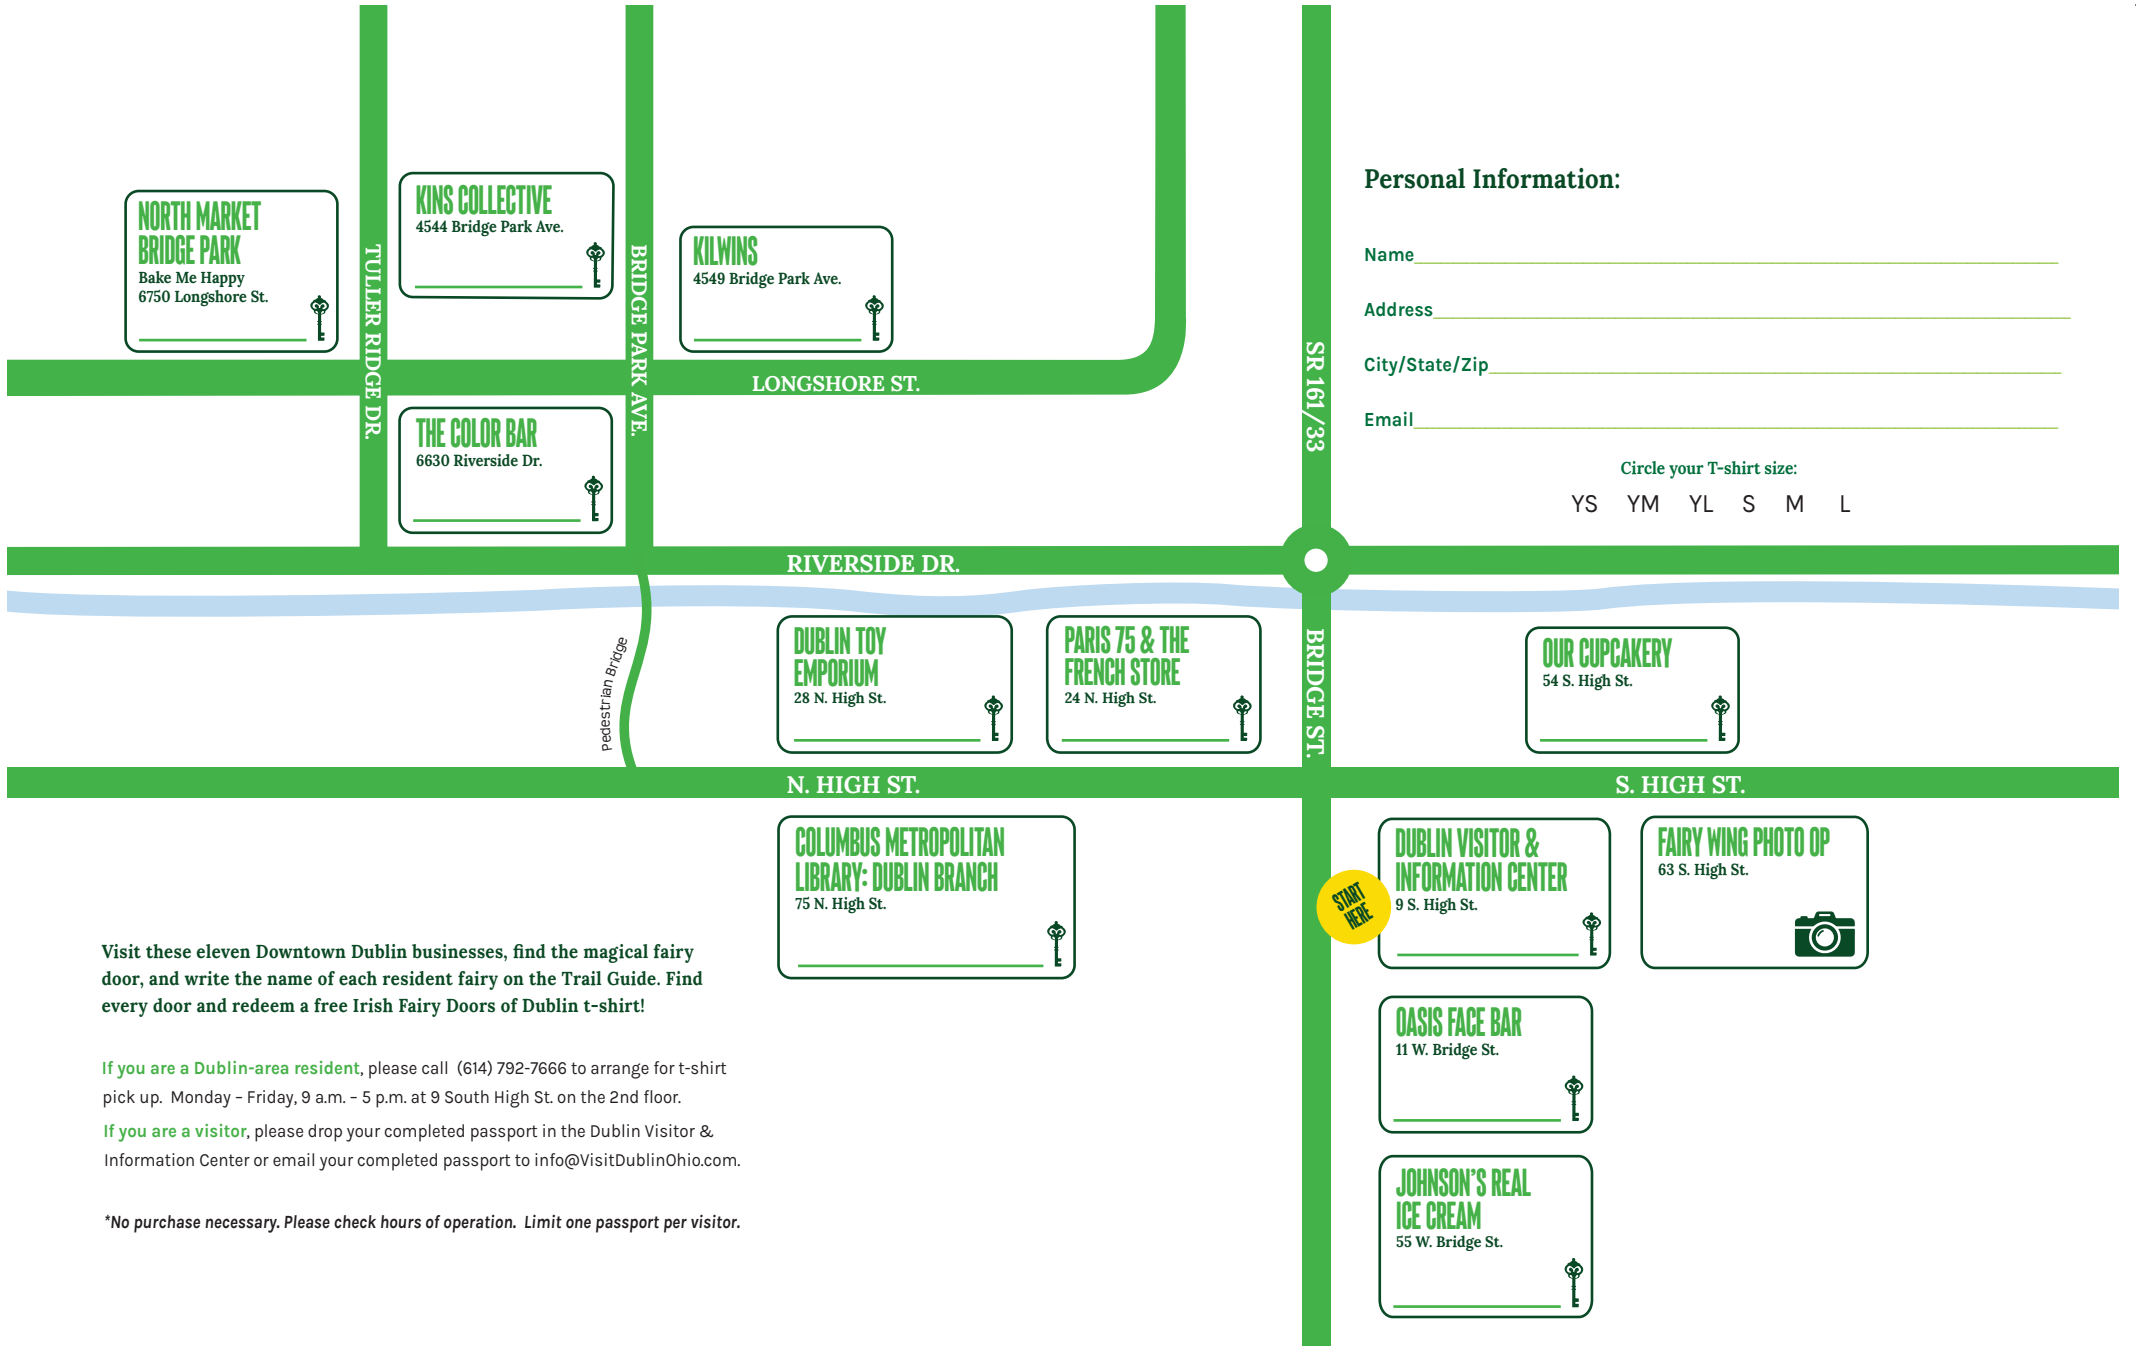

Irish
fairy doors
Of Dublin

Magically Powered By

www.VisitDublinOhio.com/fairytrail | [#FairyDoorsofDublin](https://twitter.com/FairyDoorsofDublin)

TRAIL GUIDE

Personal Information:

Name _____

Address _____

City/State/Zip _____

Email _____

Circle your T-shirt size:

YS YM YL S M L

Visit these eleven Downtown Dublin businesses, find the magical fairy door, and write the name of each resident fairy on the Trail Guide. Find every door and redeem a free Irish Fairy Doors of Dublin t-shirt!

If you are a Dublin-area resident, please call (614) 792-7666 to arrange for t-shirt pick up. Monday - Friday, 9 a.m. - 5 p.m. at 9 South High St. on the 2nd floor.

If you are a visitor, please drop your completed passport in the Dublin Visitor & Information Center or email your completed passport to info@VisitDublinOhio.com.

*No purchase necessary. Please check hours of operation. Limit one passport per visitor.