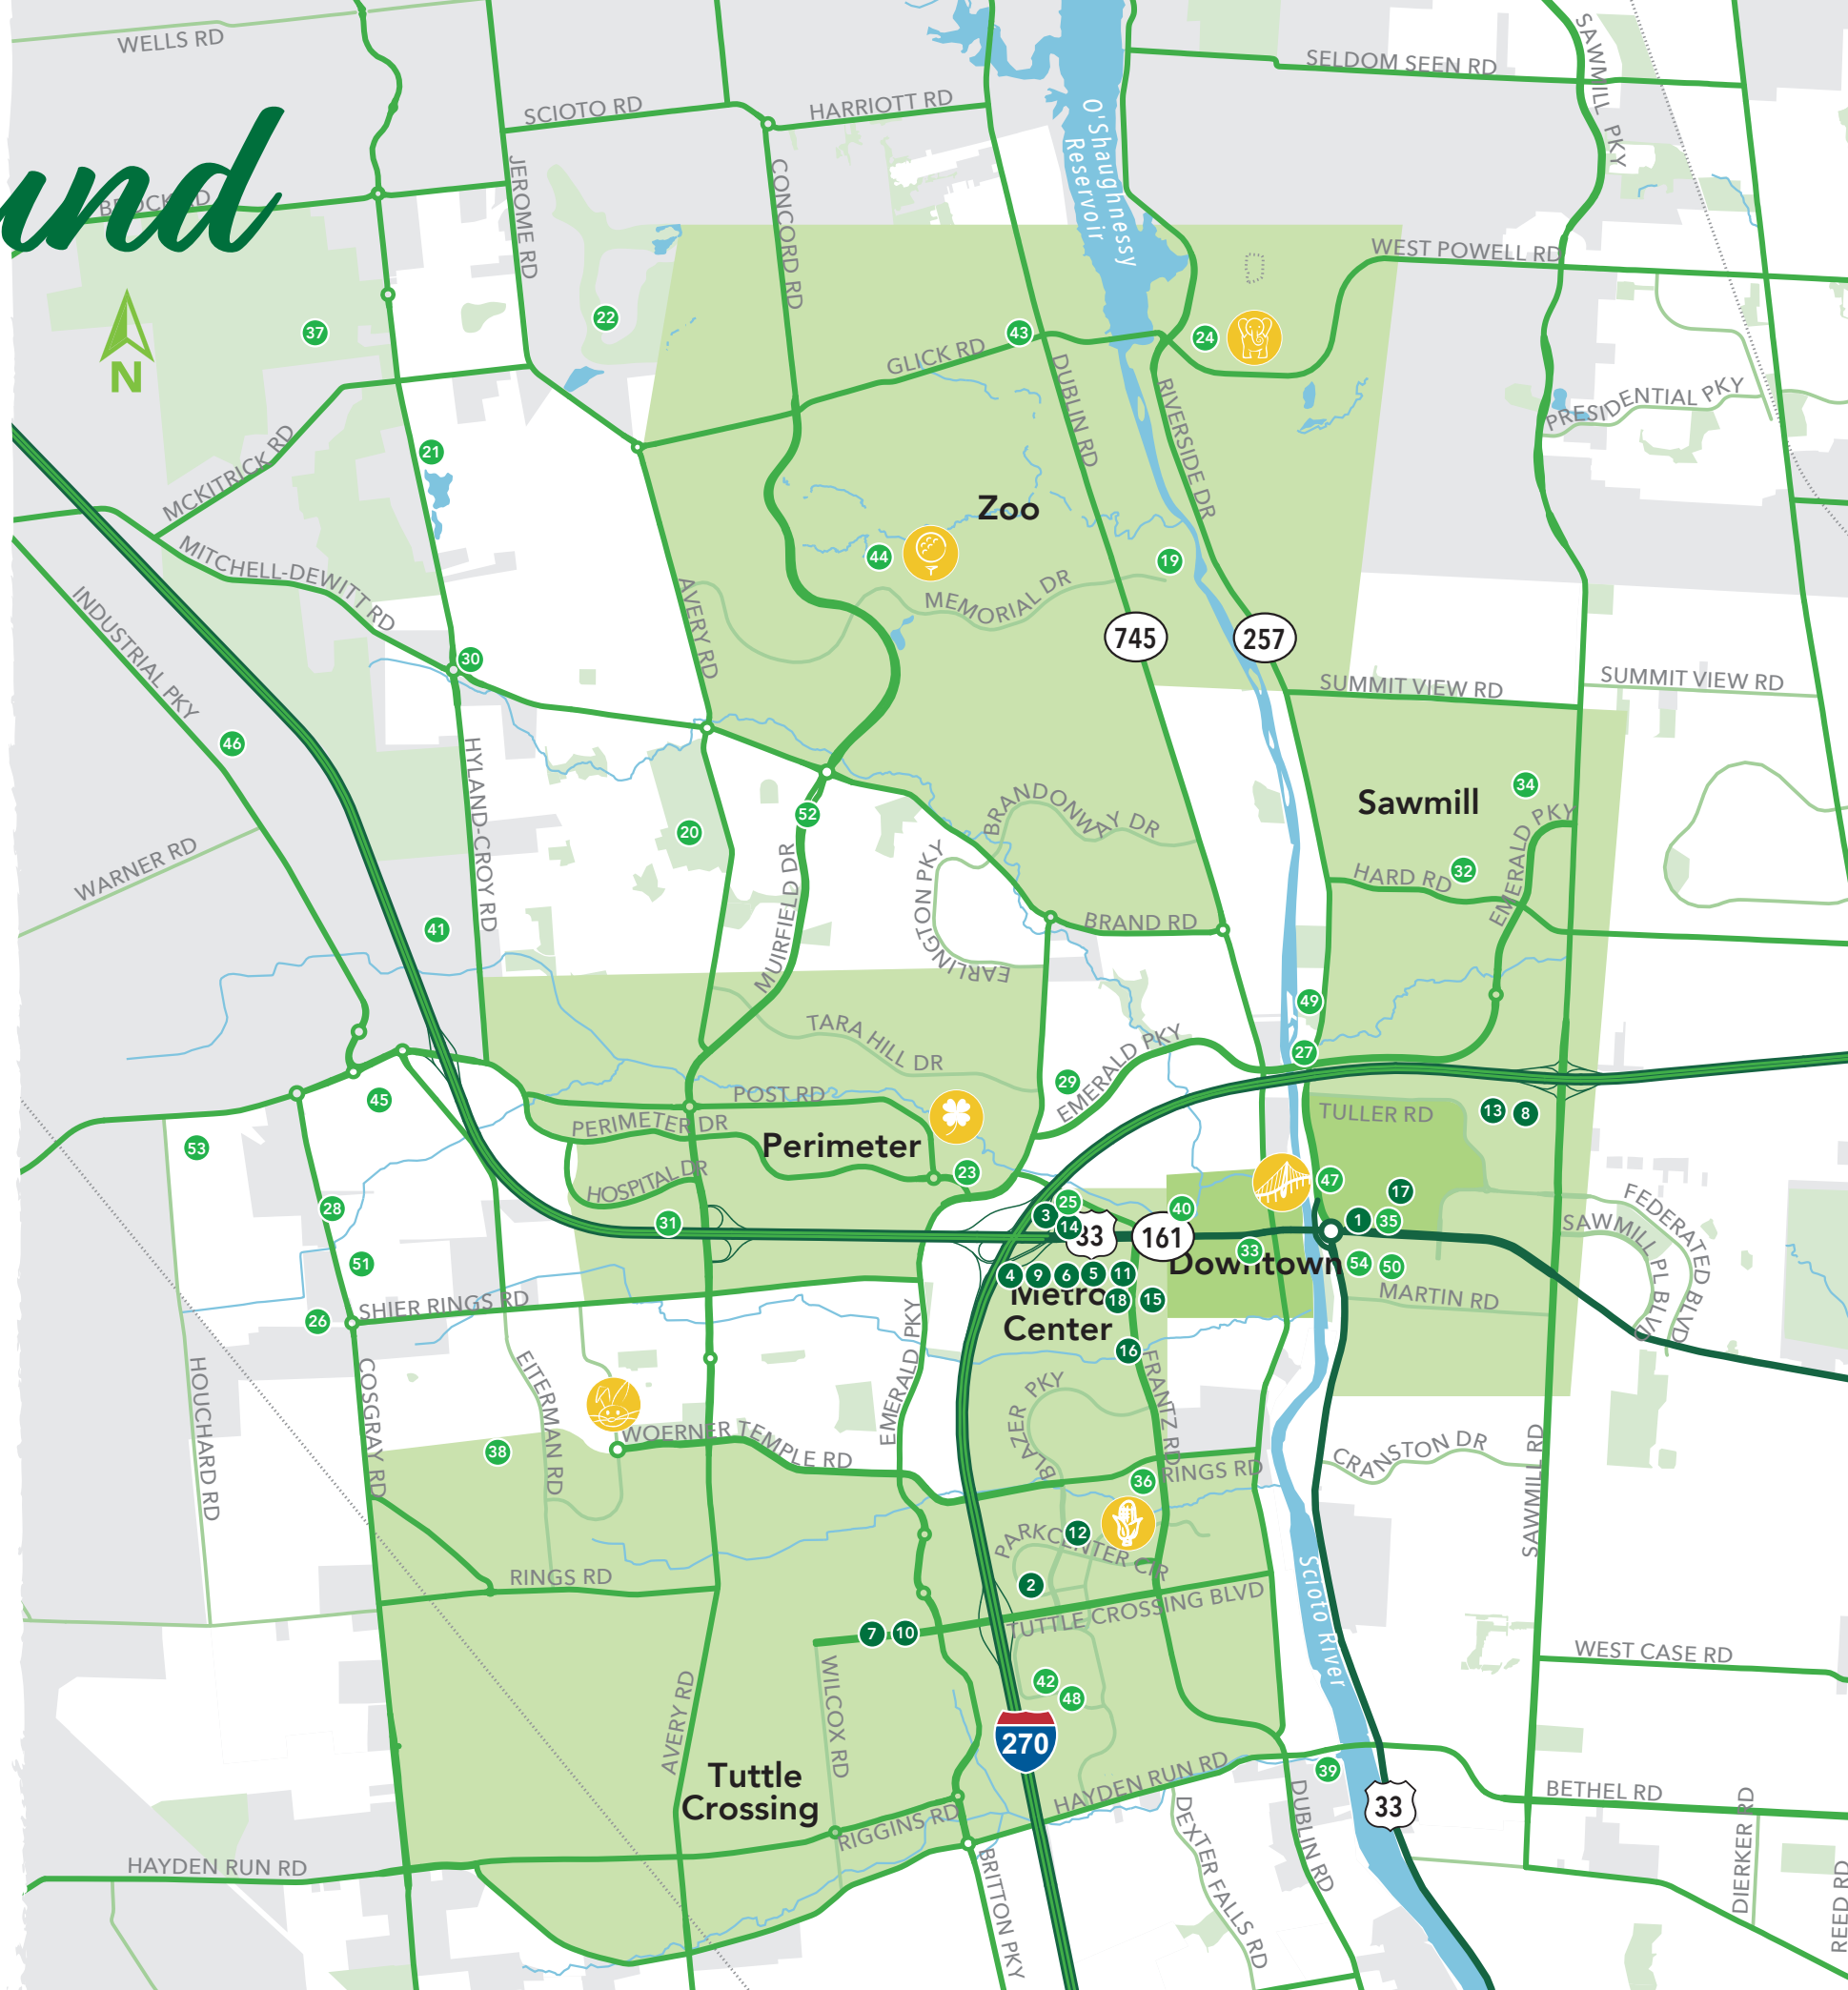

GET around

With this map as your guide, you can find some of Dublin's most popular spots and events.

The Dublin Link Pedestrian Bridge

Columbus Zoo and Aquarium and Zoombezi Bay

the Memorial Tournament presented by Workday

Dublin Irish Festival

Field of Corn (with Osage Oranges)

The Dancing Hares at Ballantrae Community Park

TRAVEL HERE

Cincinnati: 120 miles	Dayton: 70 miles
Cleveland: 140 miles	Marietta: 135 miles
Columbus: 16 miles	Toledo: 125 miles

Stay

- 1 AC Hotel by Marriott
- 2 Columbus Marriott Northwest
- 3 Courtyard by Marriott
- 4 DoubleTree by Hilton
- 5 Embassy Suites
- 6 Extended Stay America-Metro Place
- 7 Extended Stay America-Tuttle Crossing
- 8 Hampton Inn
- 9 Hilton Garden Inn
- 10 Holiday Inn Express
- 11 Home2 Suites by Hilton
- 12 Homewood Suites by Hilton
- 13 Quality Inn & Suites
- 14 Red Roof Plus
- 15 Residence Inn by Marriott
- 16 Sonesta ES Suites
- 17 SpringHill Suites by Marriott
- 18 TownePlace Suites by Marriott