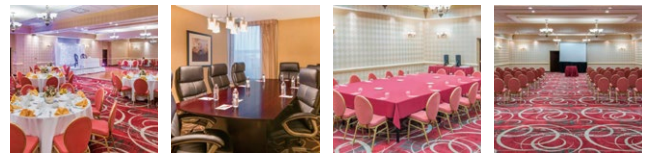

**CROWNE PLAZA**  
**NEWARK AIRPORT**  
901 Spring Street, Elizabeth, NJ | [cpnewarkairport.com](http://cpnewarkairport.com)

MEETING ROOM	DIMENSIONS		CAPACITY						
	L x W	Sq. Ft.	Boardroom	Theater	Classroom	H-Square	U-Shape	Reception	Banquet
Grand Ballroom	75 x 39	2925	100	250	150	100	80	250	250
Liberty Room	30 x 21	630	20	60	20	20	18	50	50

**Residence Inn**  
**NEWARK ELIZABETH**  
**LIBERTY INTERNATIONAL AIRPORT HOTEL**  
83 International Blvd., Elizabeth, NJ | [elizabethresidenceinn.com](http://elizabethresidenceinn.com)

MEETING ROOM	DIMENSIONS		CAPACITY						
	L x W x H	Sq. Ft.	Boardroom	Theater	Classroom	H-Square	U-Shape	Reception	Banquet
Meeting Room 1	20 x 25 x 7	500	16	24	16	-	16	24	24

# RENAISSANCE NEWARK AIRPORT HOTEL

1000 Spring Street, Elizabeth, NJ | [renhotels.com/newark](http://renhotels.com/newark)

MEETING ROOM	DIMENSIONS		CAPACITY						
	L x W x H	Sq. Ft.	Boardroom	Theater	Classroom	H-Square	U-Shape	Reception	Banquet
Grand Ballroom	65 x 112 x 12	7,280	-	880	480	-	-	750	500
Salon A, B, C, or D	65 x 28 x 12	1,820	50	220	120	-	52	185	125
Salon AB, BC, or CD	65 x 56 x 12	3,640	-	440	240	-	-	370	250
Salon ABC OR BCD	65 x 84 x 12	5,460	-	660	360	-	-	560	375
Elizabeth Ballroom	44 x 88 x 10	3,872	-	480	240	-	-	400	330
Salon E, F, G or H	44 x 22 x 10	968	38	120	60	-	30	100	75
Salon EF, FG or GH	44 x 44 x 10	1,936	60	240	120	-	60	200	150
Salon EFG or FGH	44 x 66 x 10	2,904	-	360	180	-	-	300	225
Boardroom	22 x 28 x 9	616	12	-	-	-	-	-	-
Bergen + Essex + Hudson	25 x 75 x 12	1,875	45	180	96	-	48	225	120
Bergen or Essex or Hudson	25 x 50 x 12	625	20	60	32	-	22	140	95
Union	25 x 25 x 12	625	20	60	32	-	22	70	48
Somerset	25 x 25 x 12	625	20	60	32	-	22	70	48
Morris	25 x 25 x 12	625	20	60	32	-	22	70	48
Middlesex	25 x 25 x 12	625	20	60	32	-	22	70	48
Hunderdon	20 x 25 x 10	500	8	35	15	-	10	35	20