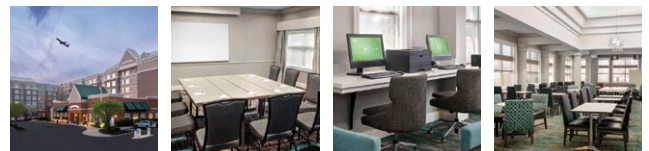

MEETING ROOM	DIMENSIONS		CAPACITY						
	L x W x H	Sq. Ft.	Boardroom	Theater	Classroom	H-Square	U-Shape	Reception	Banquet
Meeting Room 1	20 x 25 x 7	500	16	24	16	-	16	24	24