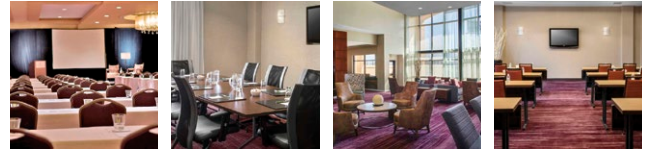

MEETING ROOM	DIMENSIONS		CAPACITY						
	W x L x H	Sq. Ft.	Boardroom	Theater	Classroom	H-Square	U-Shape	Reception	Banquet
Hudson Room	12.7 x 26.6 x 10	325	-	-	-	12	-	-	-
Elizabeth Room	22.3 x 26.5 x 5 x 11.6	590	-	38	25	20	20	38	38
Essex Room	15.3 x 21.8 x 10	305	-	-	-	12	-	-	-
Morris Room	13.1 x 25.9 x 9.4	338	-	16	12	10	12	-	-

CROWNE PLAZA
NEWARK AIRPORT
901 Spring Street, Elizabeth, NJ | cpnewarkairport.com