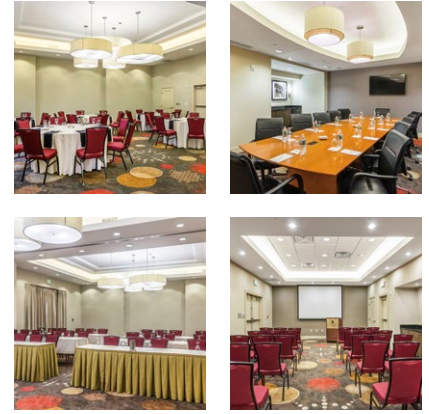

MEETING ROOM	DIMENSIONS		CAPACITY						
	W x L x H	Sq. Ft.	Boardroom	Theater	Classroom	H-Square	U-Shape	Reception	Banquet
Hudson Room	12.7 x 26.6 x 10	325	-	-	-	12	-	-	-
Elizabeth Room	22.3 x 26.5 x 5 x 11.6	590	-	38	25	20	20	38	38
Essex Room	15.3 x 21.8 x 10	305	-	-	-	12	-	-	-
Morris Room	13.1 x 25.9 x 9.4	338	-	16	12	10	12	-	-

**CROWNE PLAZA**  
**NEWARK AIRPORT**  
901 Spring Street, Elizabeth, NJ | [cpnewarkairport.com](http://cpnewarkairport.com)

MEETING ROOM	DIMENSIONS		CAPACITY						
	L x W	Sq. Ft.	Boardroom	Theater	Classroom	H-Square	U-Shape	Reception	Banquet
Grand Ballroom	75 x 39	2925	100	250	150	100	80	250	250
Liberty Room	30 x 21	630	20	60	20	20	18	50	50

**Residence Inn**  
**NEWARK ELIZABETH**  
**LIBERTY INTERNATIONAL AIRPORT HOTEL**  
83 International Blvd., Elizabeth, NJ | [elizabethresidenceinn.com](http://elizabethresidenceinn.com)

MEETING ROOM	DIMENSIONS		CAPACITY						
	L x W x H	Sq. Ft.	Boardroom	Theater	Classroom	H-Square	U-Shape	Reception	Banquet
Meeting Room 1	20 x 25 x 7	500	16	24	16	-	16	24	24

# EMBASSY SUITES NEWARK AIRPORT

95 International Blvd., Elizabeth, NJ | [newarkairport.embassysuites.com](http://newarkairport.embassysuites.com)

MEETING ROOM	DIMENSIONS		CAPACITY						
	L x W x H	Sq. Ft.	Boardroom	Theater	Classroom	H-Square	U-Shape	Reception	Banquet
Dining Area	22 x 43 x 10	946	-	-	-	-	-	-	-
Essex	18 x 44 x 10	792	40	100	50	50	-	75	64
Essex Meeting Room A	18 x 23 x 10	414	-	-	20	25	-	50	24
Essex Meeting Room B	18 x 21 x 10	378	-	40	20	15	-	25	24
Foyer	12 x 25 x 10	300	-	-	-	-	-	50	-
MarketPlace	13 x 17 x 10	221	-	-	-	-	-	25	-
Prefunction Space	16 x 76 x 10	1,216	-	-	-	-	-	150	-
Restaurant	21 x 48 x 10	1,008	-	-	-	-	-	-	-
Seaport Executive Boardroom	16 x 22 x 10	352	15	-	-	-	-	-	-
Union	34 x 54 x 10	1,836	70	225	90	80	-	120	100
Union Ballroom A	35 x 26 x 10	910	20	40	30	18	-	50	32
Union Ballroom B	35 x 26 x 10	910	20	50	40	25	-	50	32