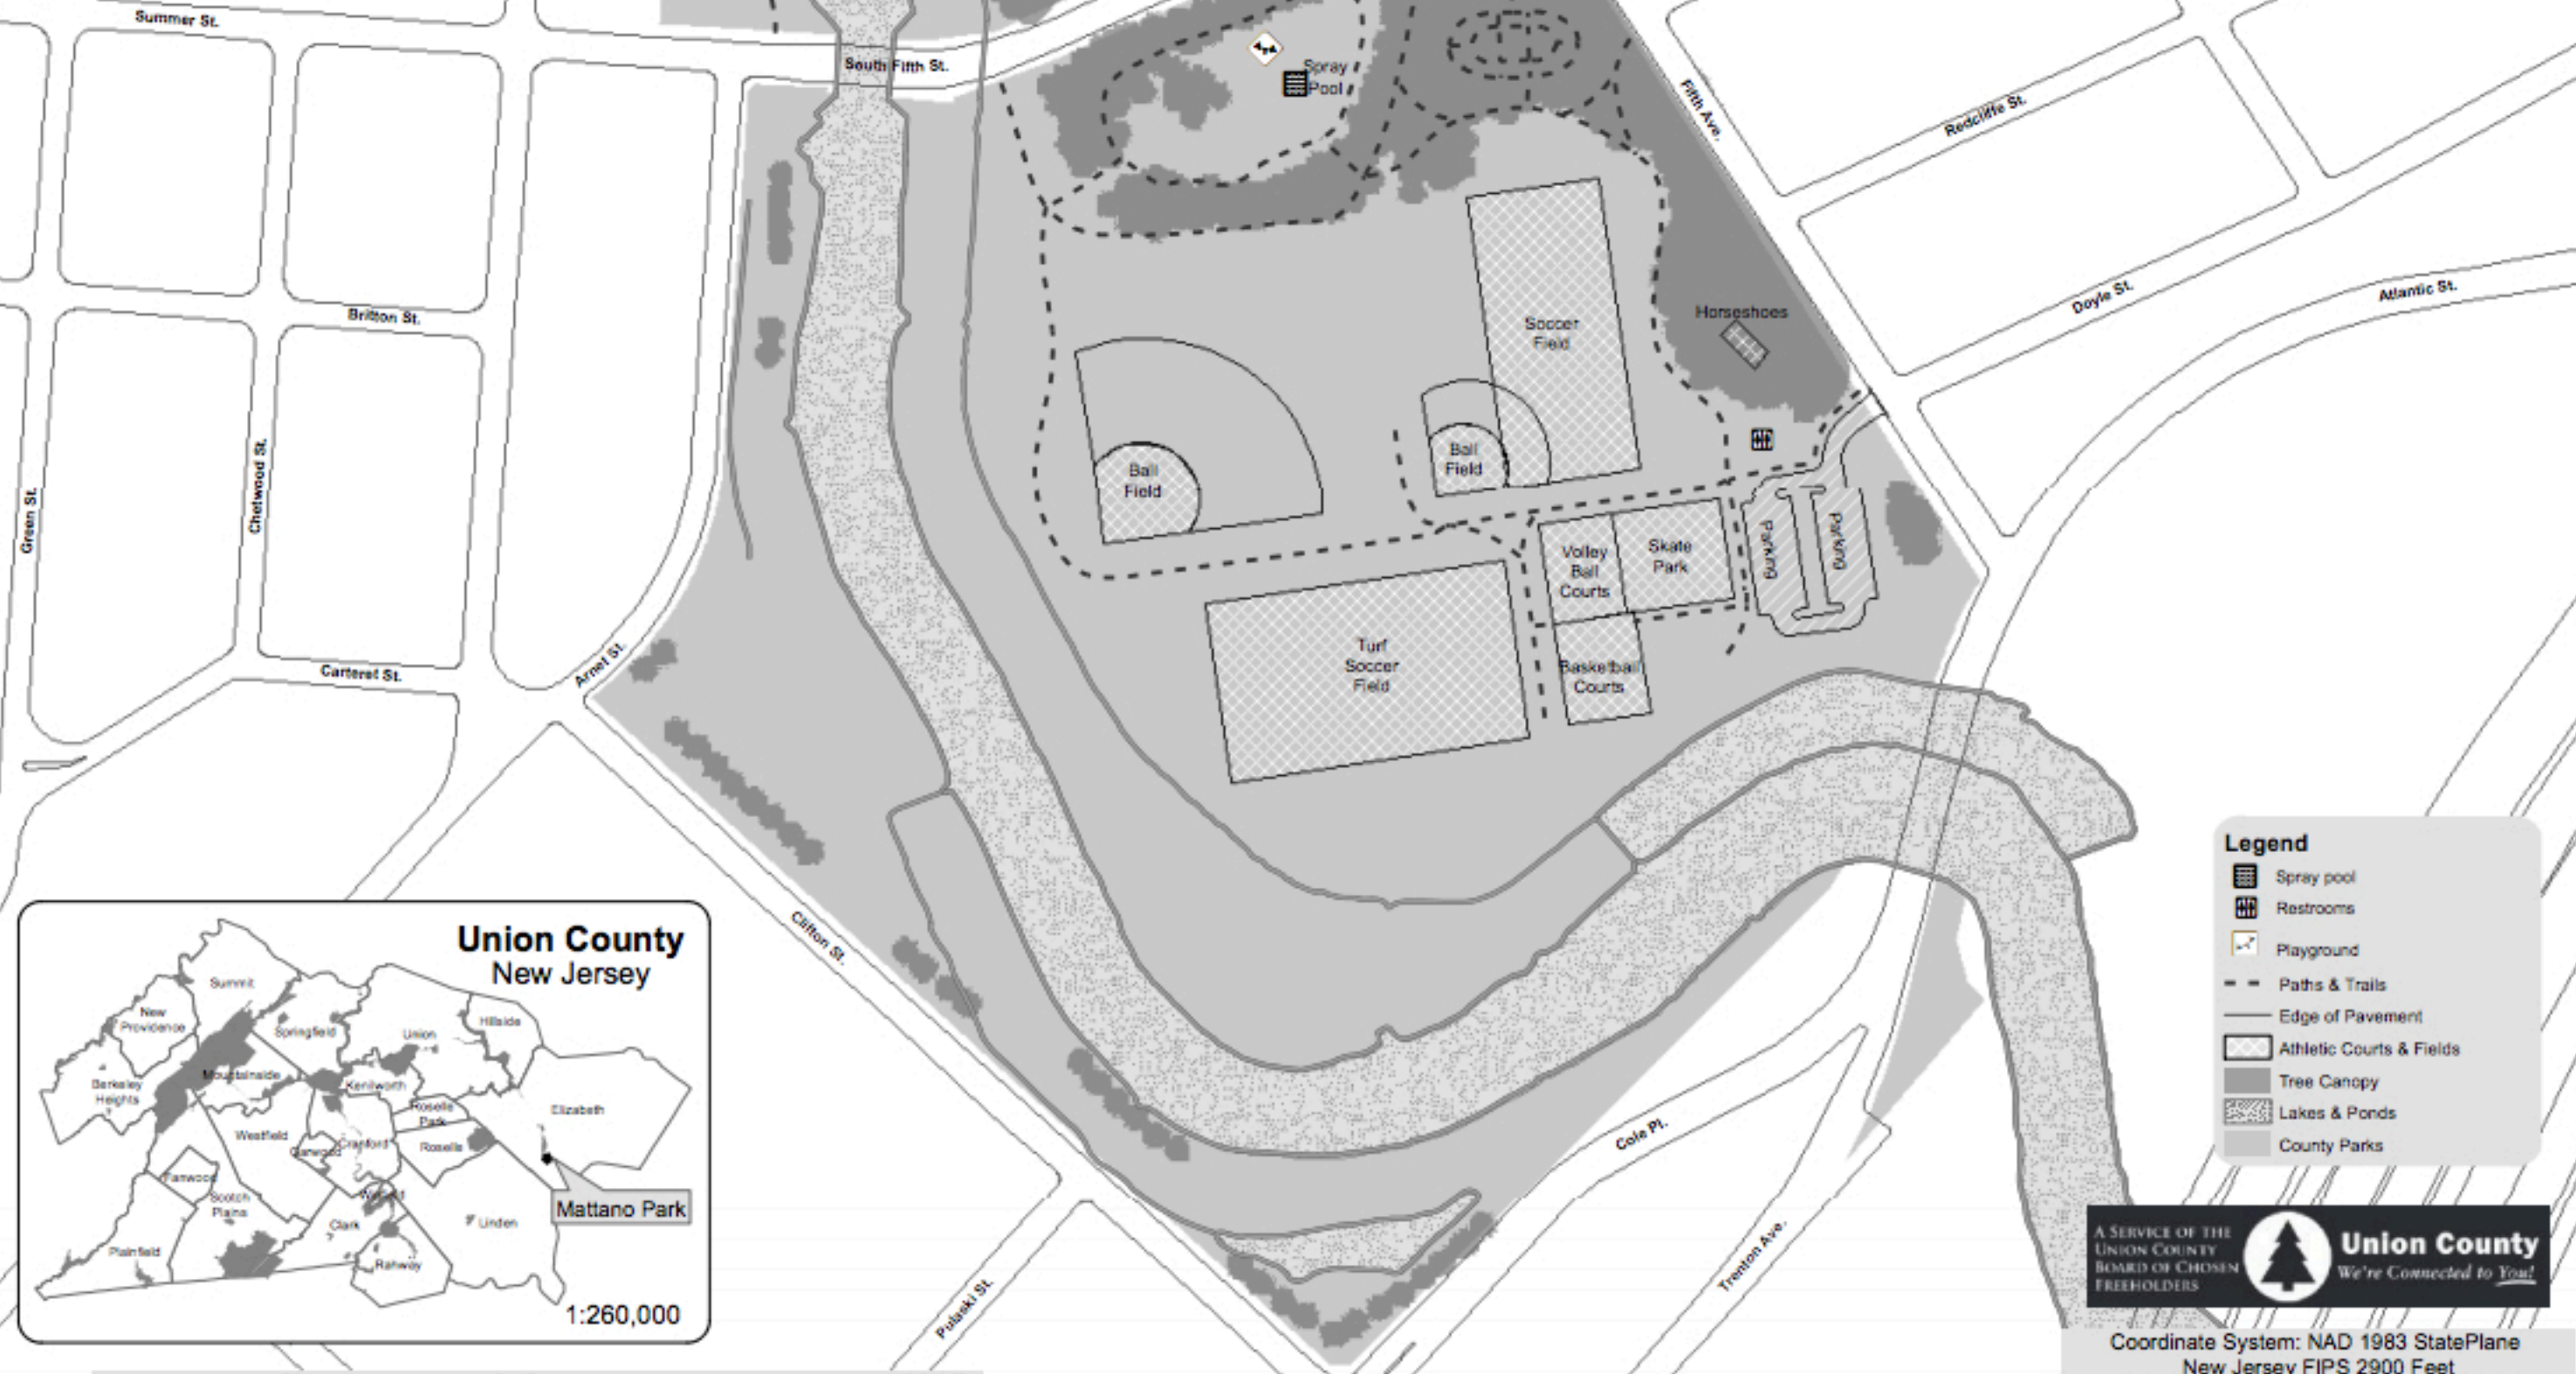

# MATTANO PARK

Elizabeth, New Jersey  
County of Union

Department of Parks and Recreation

**Legend**

- Spray pool
- Restrooms
- Playground
- Paths & Trails
- Edge of Pavement
- Athletic Courts & Fields
- Tree Canopy
- Lakes & Ponds
- County Parks

A SERVICE OF THE  
UNION COUNTY  
BOARD OF CHOSEN  
FREEHOLDERS

**Union County**  
We're Connected to You!

Coordinate System: NAD 1983 StatePlane  
New Jersey FIPS 2900 Feet  
Data provided by the County of Union, Bureau of GIS  
December, 2016