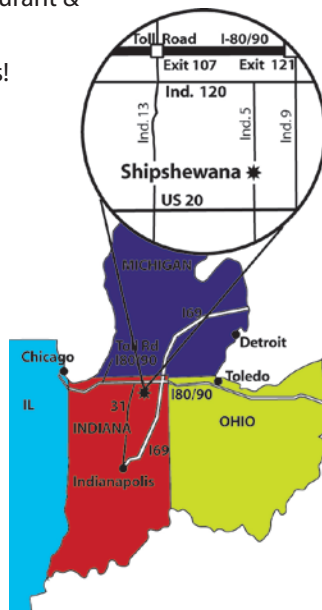

Shipshewana
• TradingPlace •
est. 1922

Auction &
Flea Market

GROUP VISITS

SHIPSHEWANA FLEA MARKET

Shipshewana, Indiana

Located in the heart of Northern Indiana's Amish Country, Shipshewana Trading Place features the **Midwest's Largest Flea Market**, crazy fun auctions and delicious food.

LIGHTS OF JOY CHRISTMAS DRIVE-THRU

November - December (Call for details)
Closed Christmas Day & New Year's Eve

Let us know you're coming! ShipshewanaTradingPlace.com/flea-market/bring-a-group

345 S Van Buren St, Shipshewana, IN 46565 • 260-768-4129 • ShipshewanaTradingPlace.com
FOR GROUP INFORMATION: Lora Gates • lora@shipshewanatradingplace.com

DIRECTIONS

Shipshewana is located in northeast Indiana.

Directions from I-80/90 Toll road:

Exit 107: South (Right) on SR13 to SR120, East on SR120 to SR 5, South on SR5, 3.5 miles.

Exit 121: South on SR9 to SR120, West (Right) on SR120 to SR5, South on SR5, 3.5 miles.

LODGING

Farmstead Inn & Conference Center

- Across the street from the Shipshewana Flea Market
- 153 guest rooms & meeting space available
- \$89 - \$164 per room

Distance to Shipshewana

- From: Grand Rapids....100 miles
- From: Indianapolis....180 miles
- From: Chicago...130 miles
- From: Detroit...180 miles
- From: Toledo...130 miles
- From: Cleveland...230 miles
- From: Toronto...430 miles