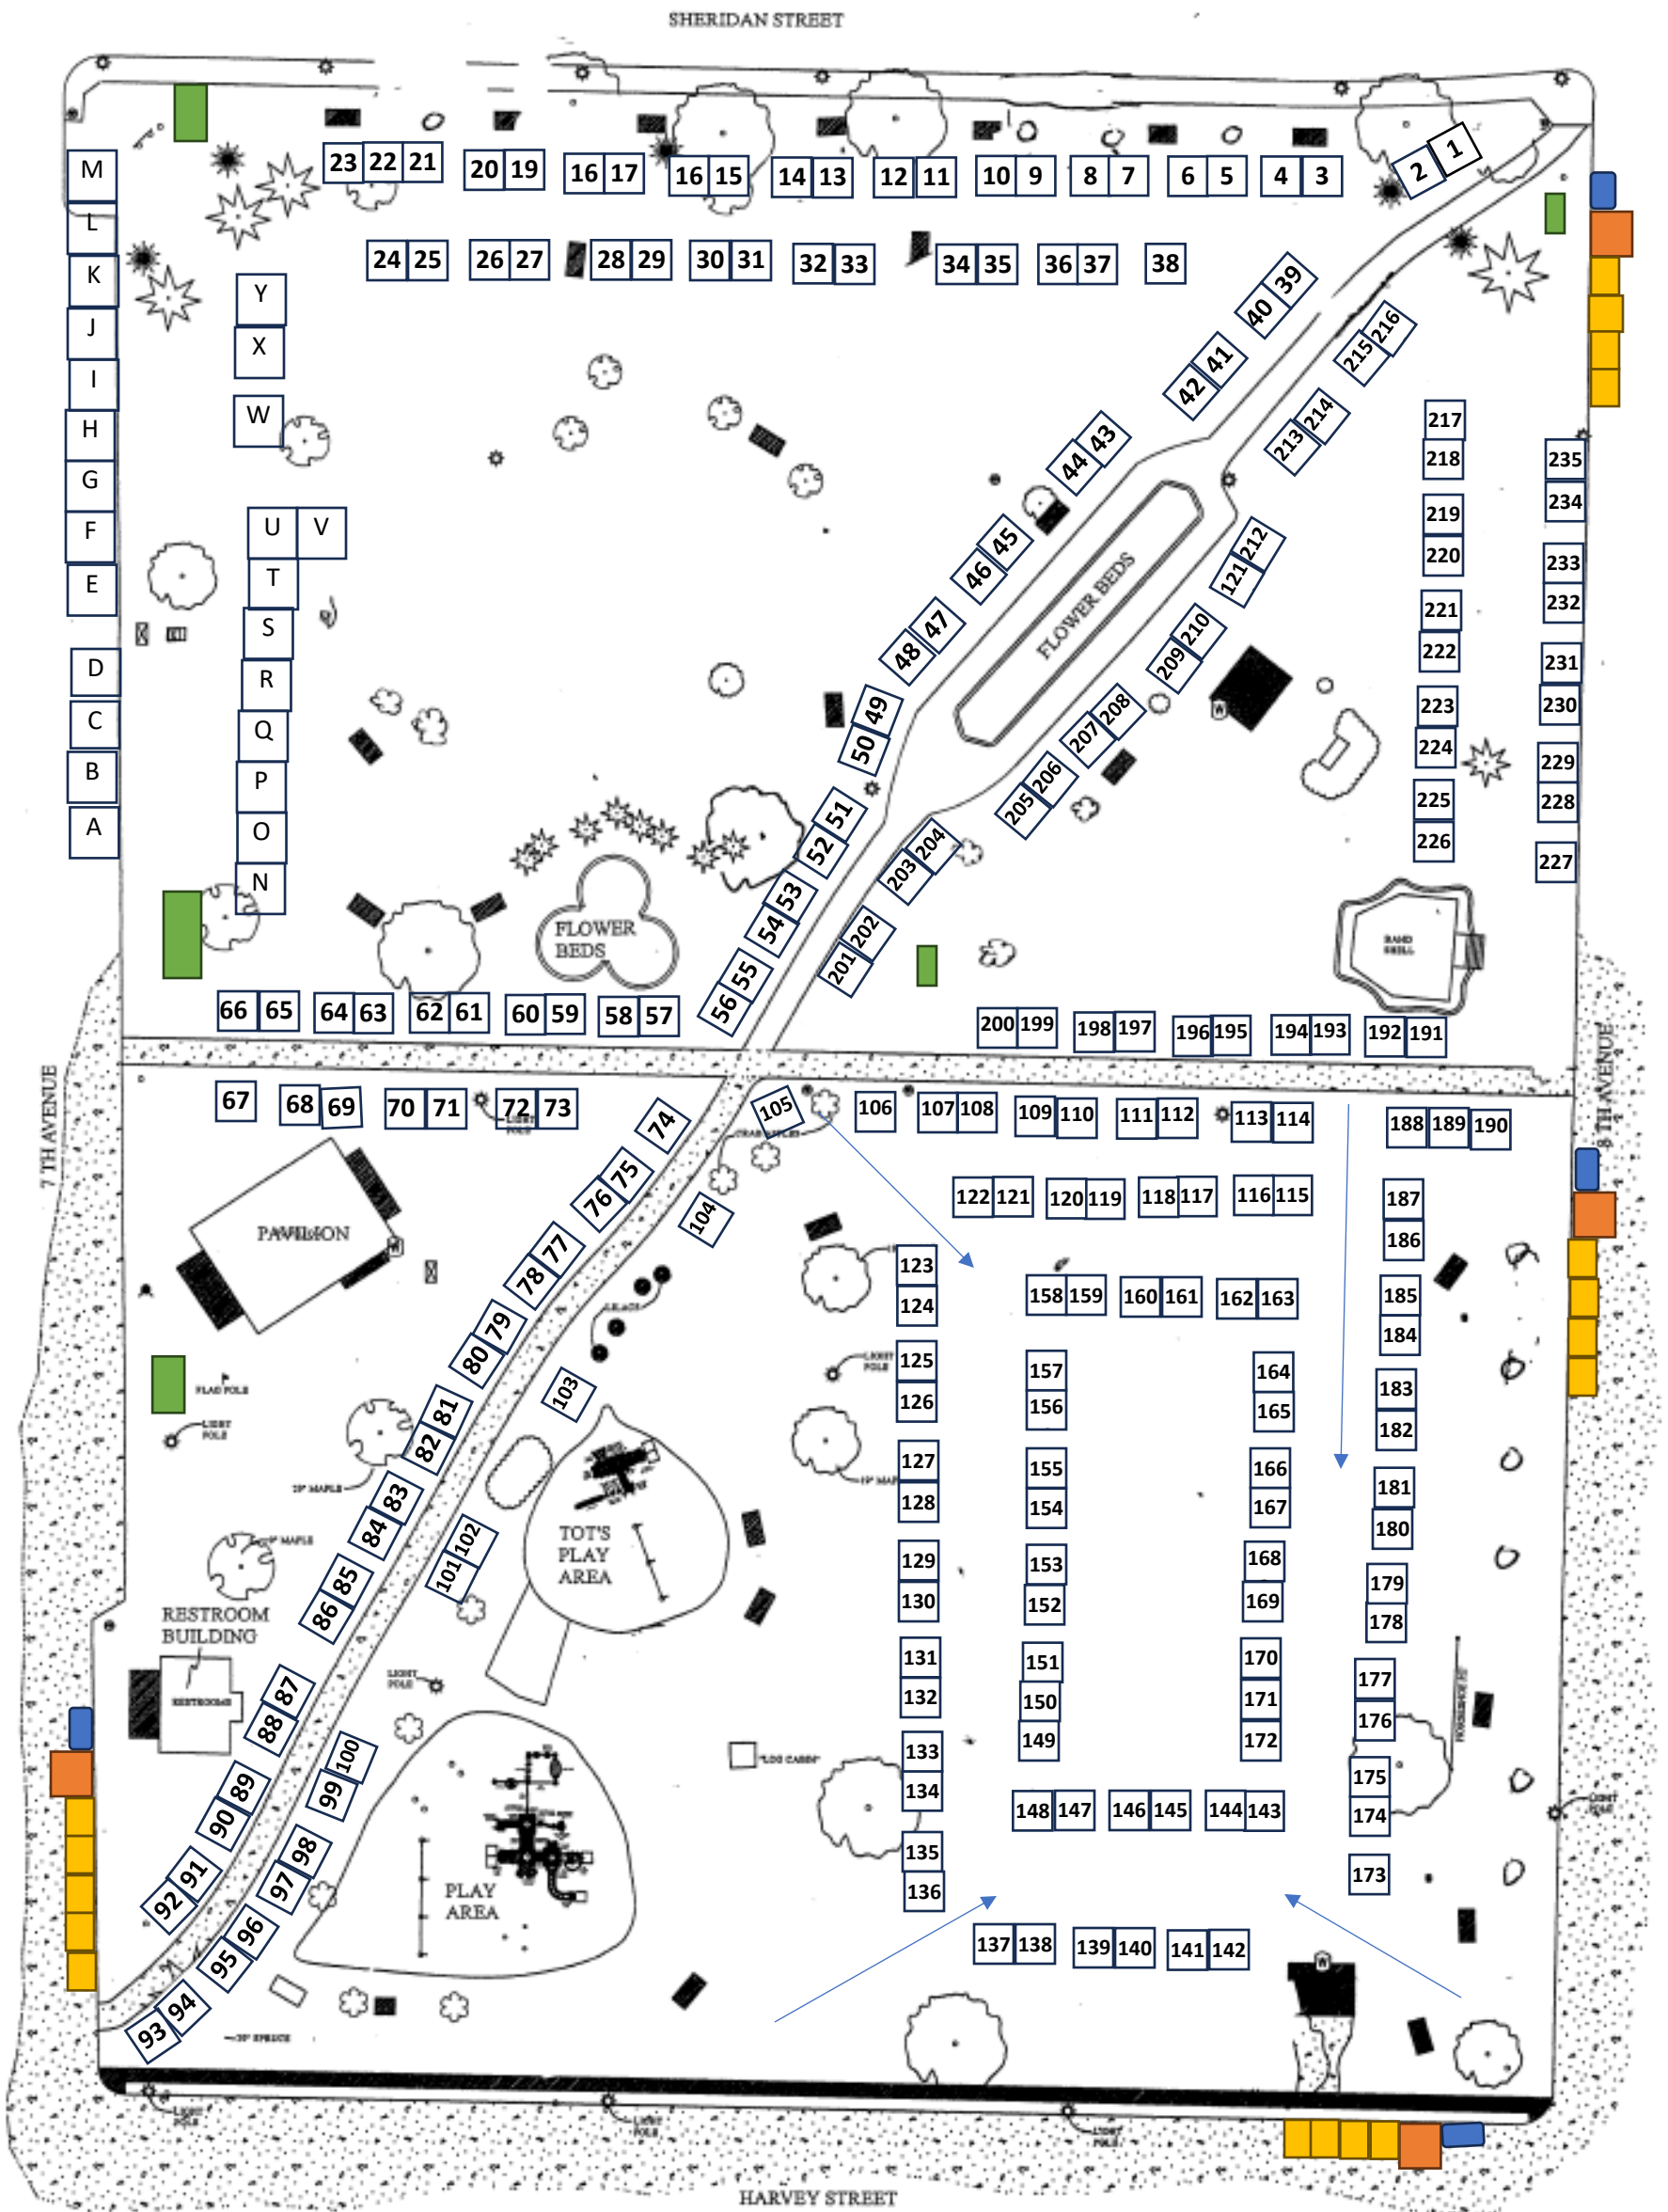

Blueberry Art Festival 2024

Whiteside Park – Sheridan Street, Ely, Minnesota

- LEGEND**
- = LIGHT POLE
 - = WATER SPIGOT
 - = ELECTRICAL OUTLETS
 - = FIRE HYDRANT
 - = MANHOLE
 - = SIGN

TOTAL ACREAGE = 6.2 ACRES

BEAR ISLAND SURVEYING INC.
643 EAST SHERIDAN ST.
ELY, MINNESOTA (218) 265-6893

BASED ON BEARING BY THE ELECTRONIC PROJECTION
ALL LINEAR MEASUREMENTS
ARE U.S. SURVEY FEET