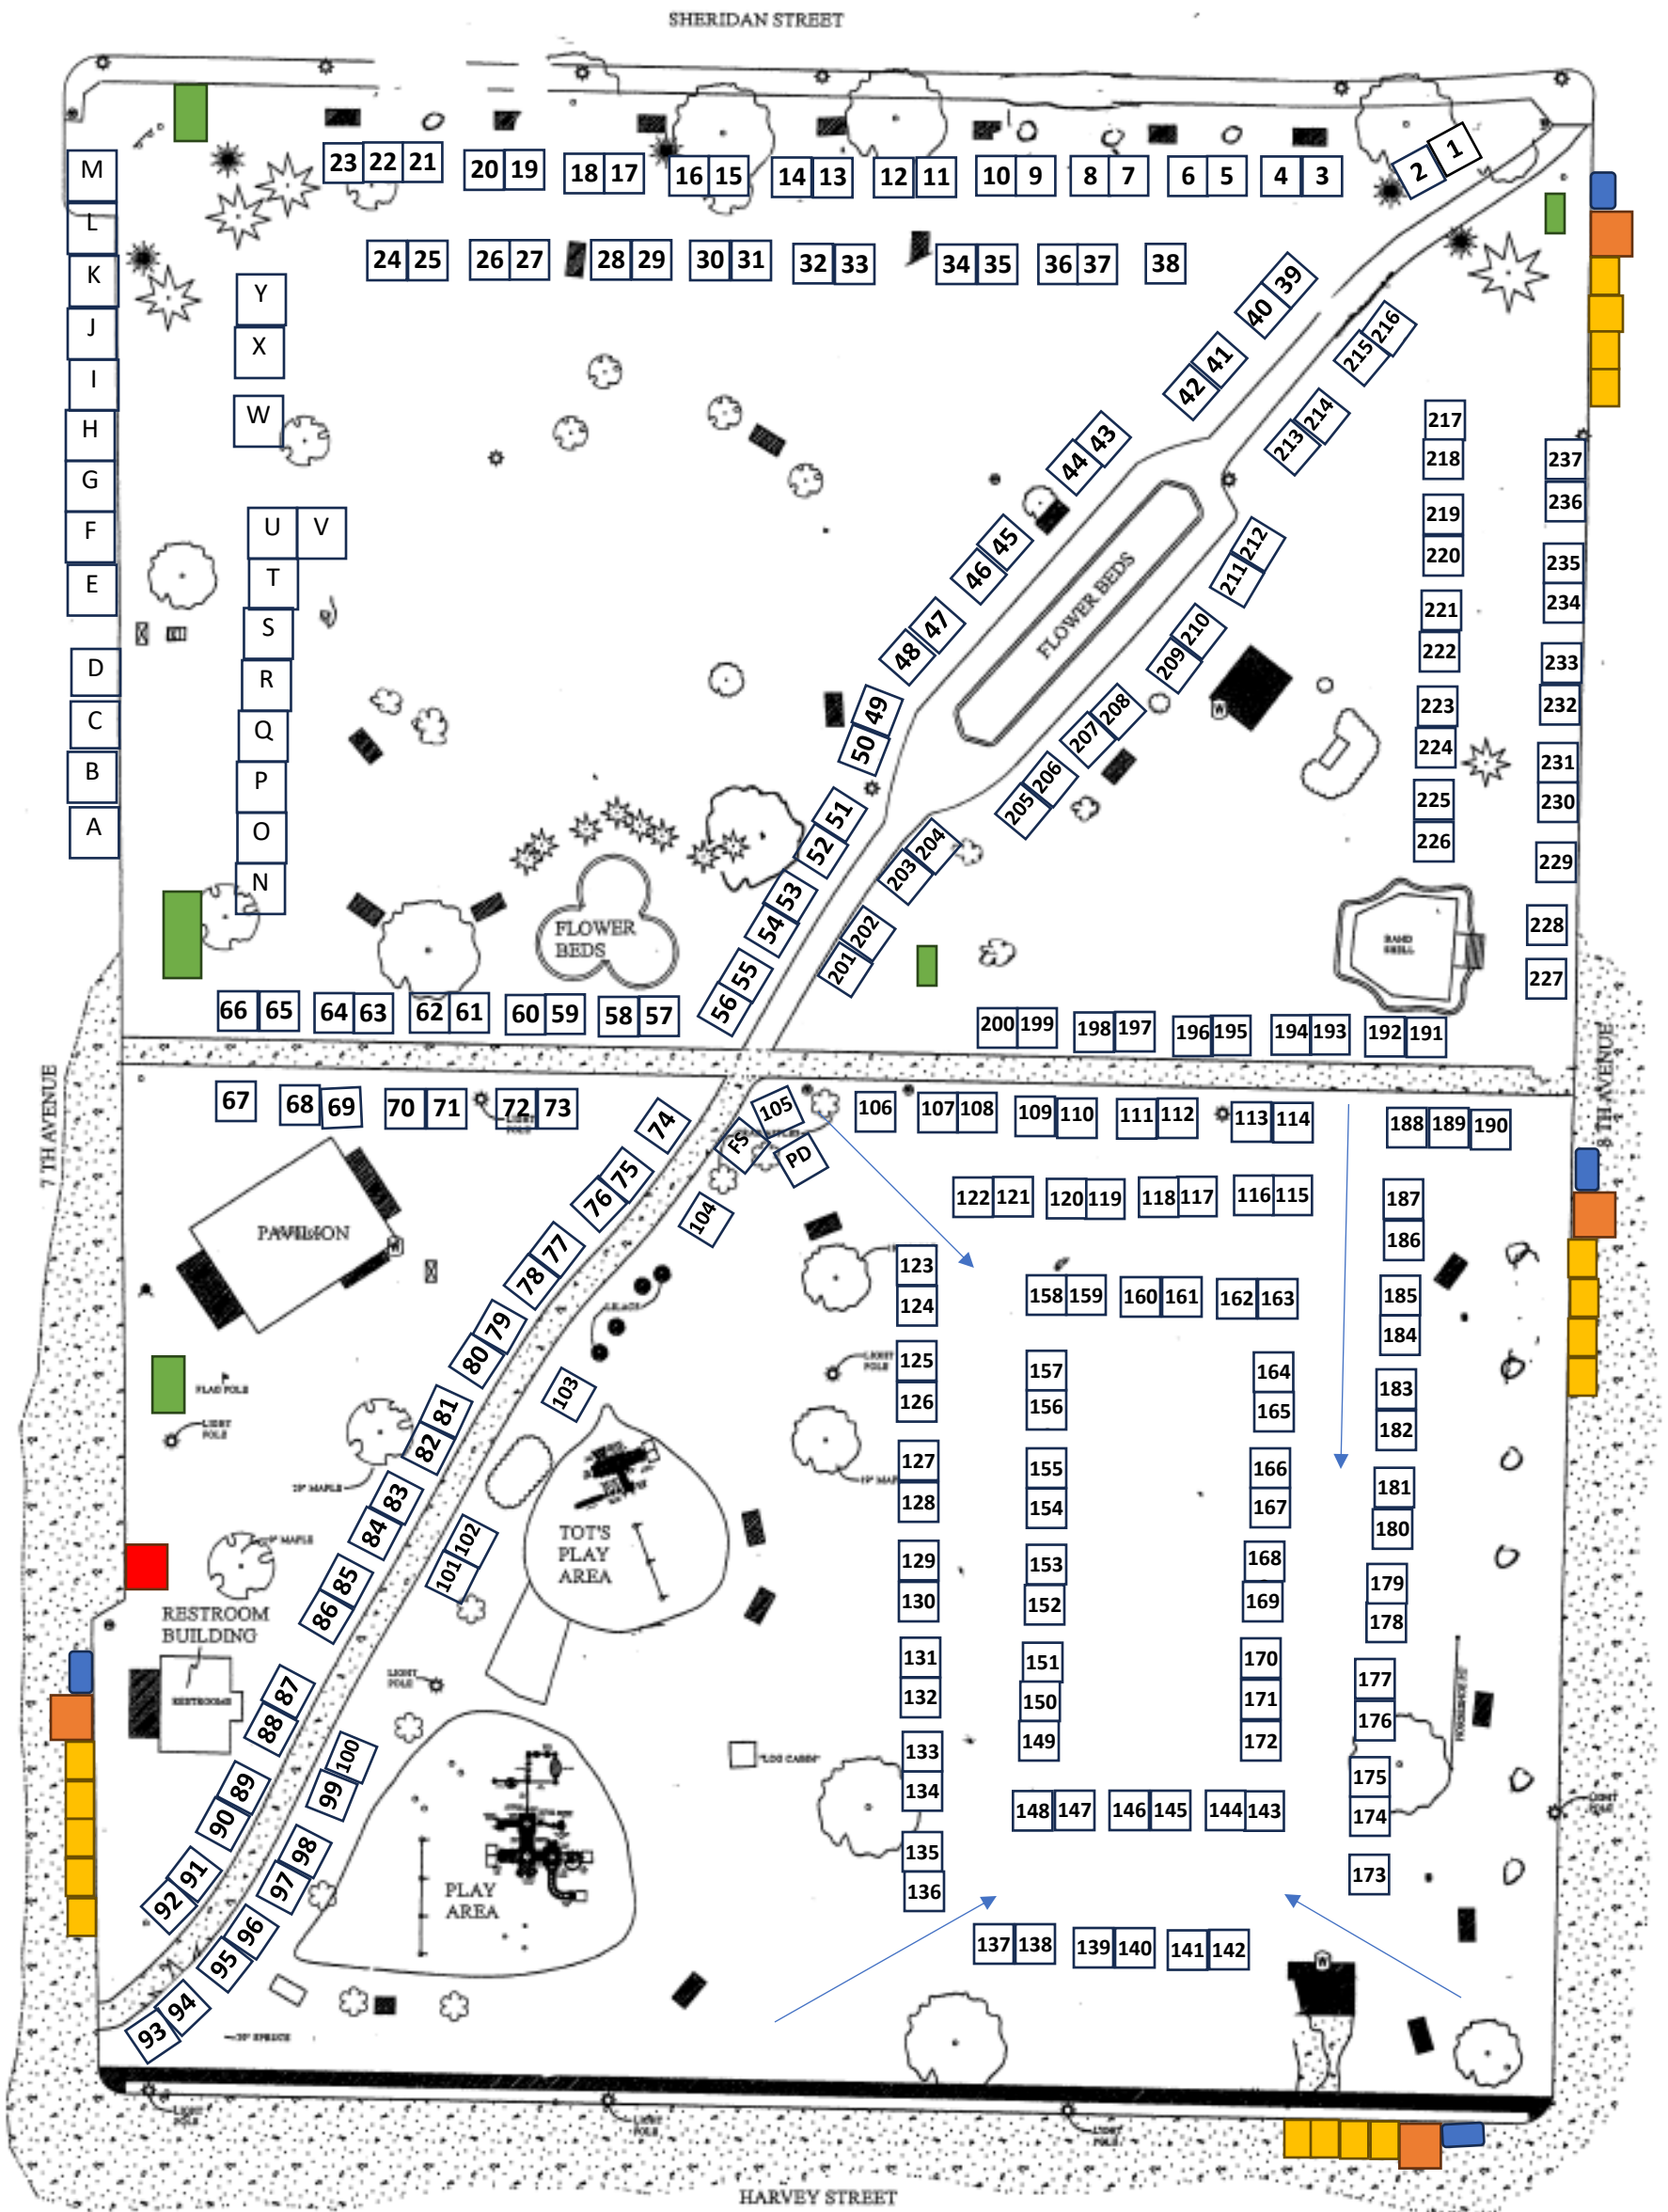

# Blueberry Art Festival 2024

Whiteside Park – Sheridan Street, Ely, Minnesota

- LEGEND**
- ☉ = LIGHT POLE
  - Ⓜ = WATER SPIGOT
  - ⓧ = ELECTRICAL OUTLETS
  - ⚡ = FIRE HYDRANT
  - = MANHOLE
  - = SIGN

TOTAL ACREAGE = 6.2 ACRES

BEAR ISLAND SURVEYING INC.  
543 EAST SHERIDAN ST.  
ELY, MINNESOTA (218)-265-6893

BASED ON RECORDS IN THE PUBLIC RECORDS  
ALL LINEAR MEASUREMENTS  
ARE U.S. SURVEY FEET