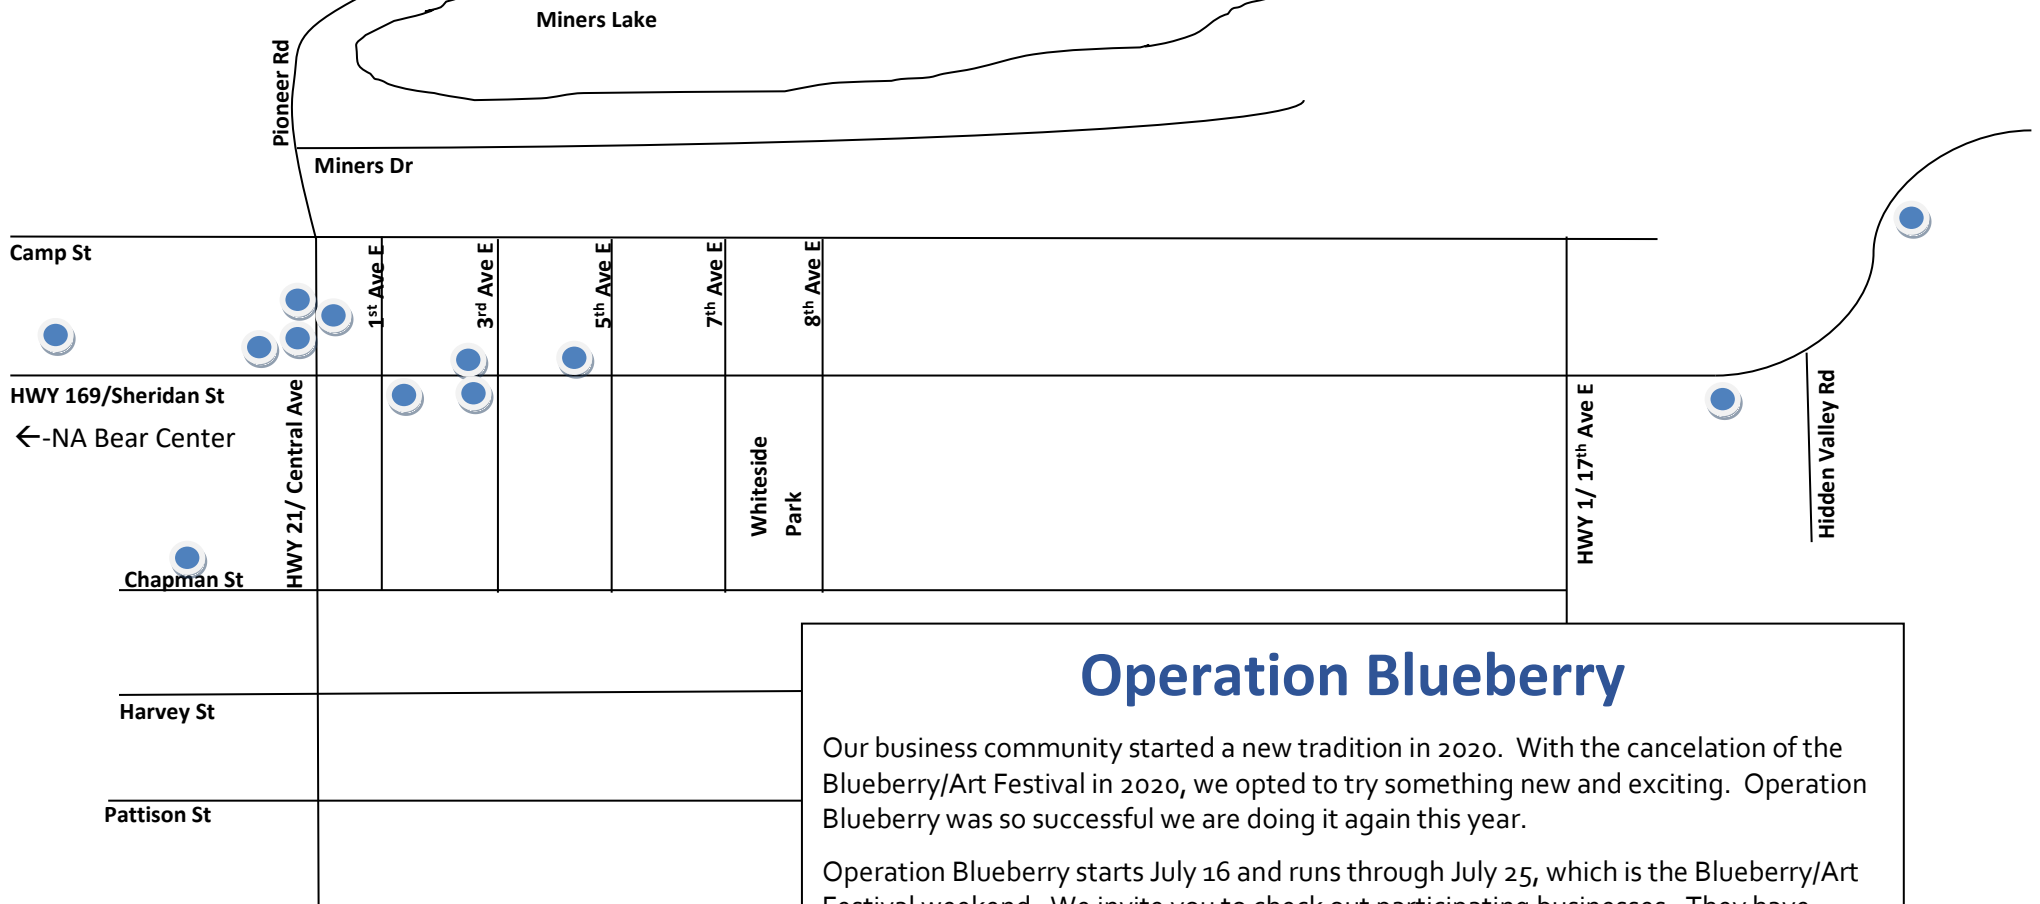

Operation Blueberry 2021

Operation Blueberry

Our business community started a new tradition in 2020. With the cancellation of the Blueberry/Art Festival in 2020, we opted to try something new and exciting. Operation Blueberry was so successful we are doing it again this year.

Operation Blueberry starts July 16 and runs through July 25, which is the Blueberry/Art Festival weekend. We invite you to check out participating businesses. They have created banners or window displays and are competing for some great prizes. Each business has created their own event, which may include discounts, special products, or music – they are going completely blueberries!

A full listing of participating businesses and organizations is on the back of this map. *Please note some events & specials are one- or two-day events.*

We invite you to attend our Blueberry/Art Festival July 23-25 in beautiful Whiteside Park. Event details available at: Ely.org or [@BlueberryArtFestival](https://twitter.com/BlueberryArtFestival)