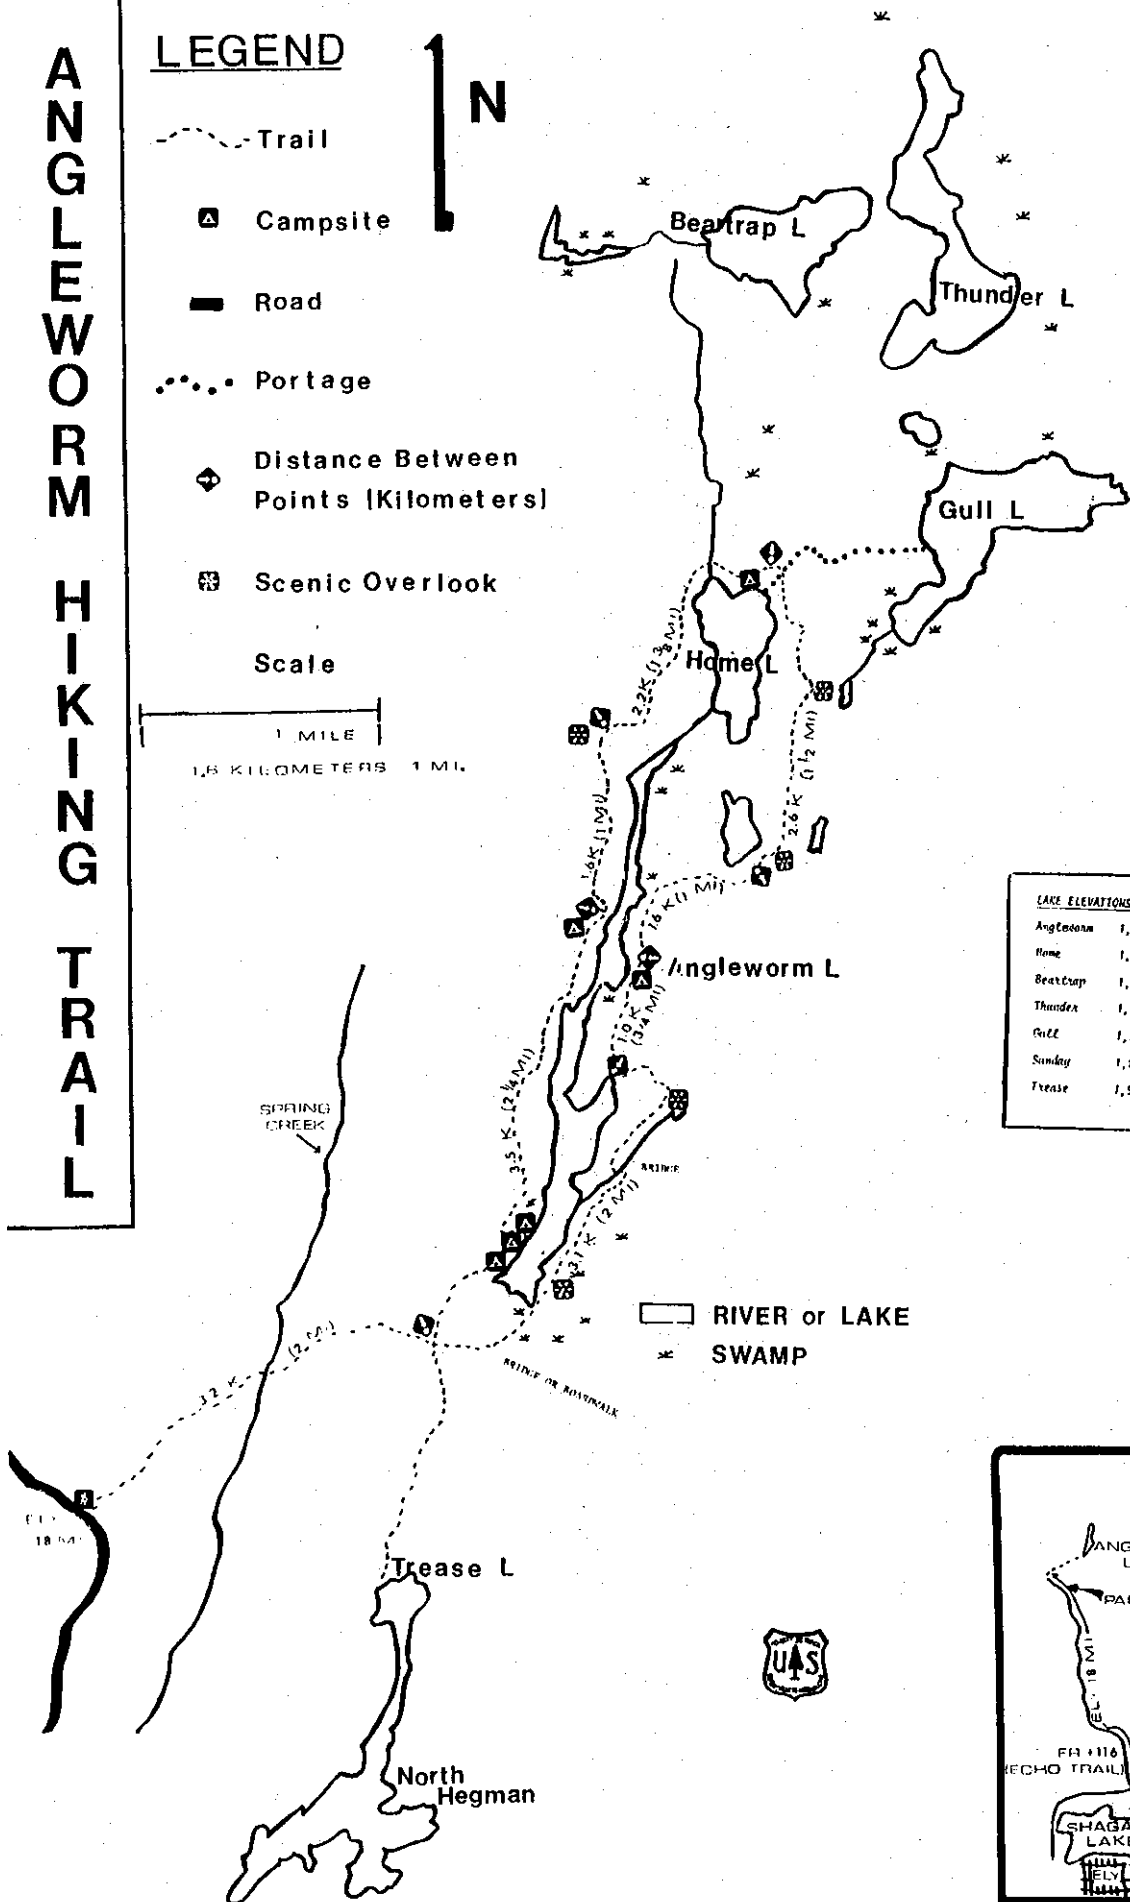

LEGEND

- Main Trail
- Secondary Trail
- Road
- Lake
- Swamp
- BWCA boundary
- Distance Between Points
- Scenic Overlook

SCALE
1 MILE

TO SUNDAY LAKE

LAKE ELEVATIONS

Angleworm	1,420
Home	1,412
Beartrap	1,354
Thunder	1,358
Gull	1,370
Sunday	1,255
Trease	1,536
Gun	1,370
Whiskey Jack	N/A
North Hegman	1,452
South Hegman	1,460

ANGLEWORM WINTER RECREATION MAP

THIS MAP IS NOT INTENDED TO REPLACE A COMPASS AND TOPOGRAPHIC MAP. SUPPLEMENTAL USE ONLY.

ANGLEWORM HIKING TRAIL

LEGEND

-  Trail
-  Campsite
-  Road
-  Portage
-  Distance Between Points (Kilometers)
-  Scenic Overlook

Scale

LAKE ELEVATIONS	
Anglemorm	1,420
Home	1,412
Beartrap	1,354
Thunder	1,358
Gull	1,370
Sunday	1,255
Trease	1,536

 RIVER or LAKE
 SWAMP