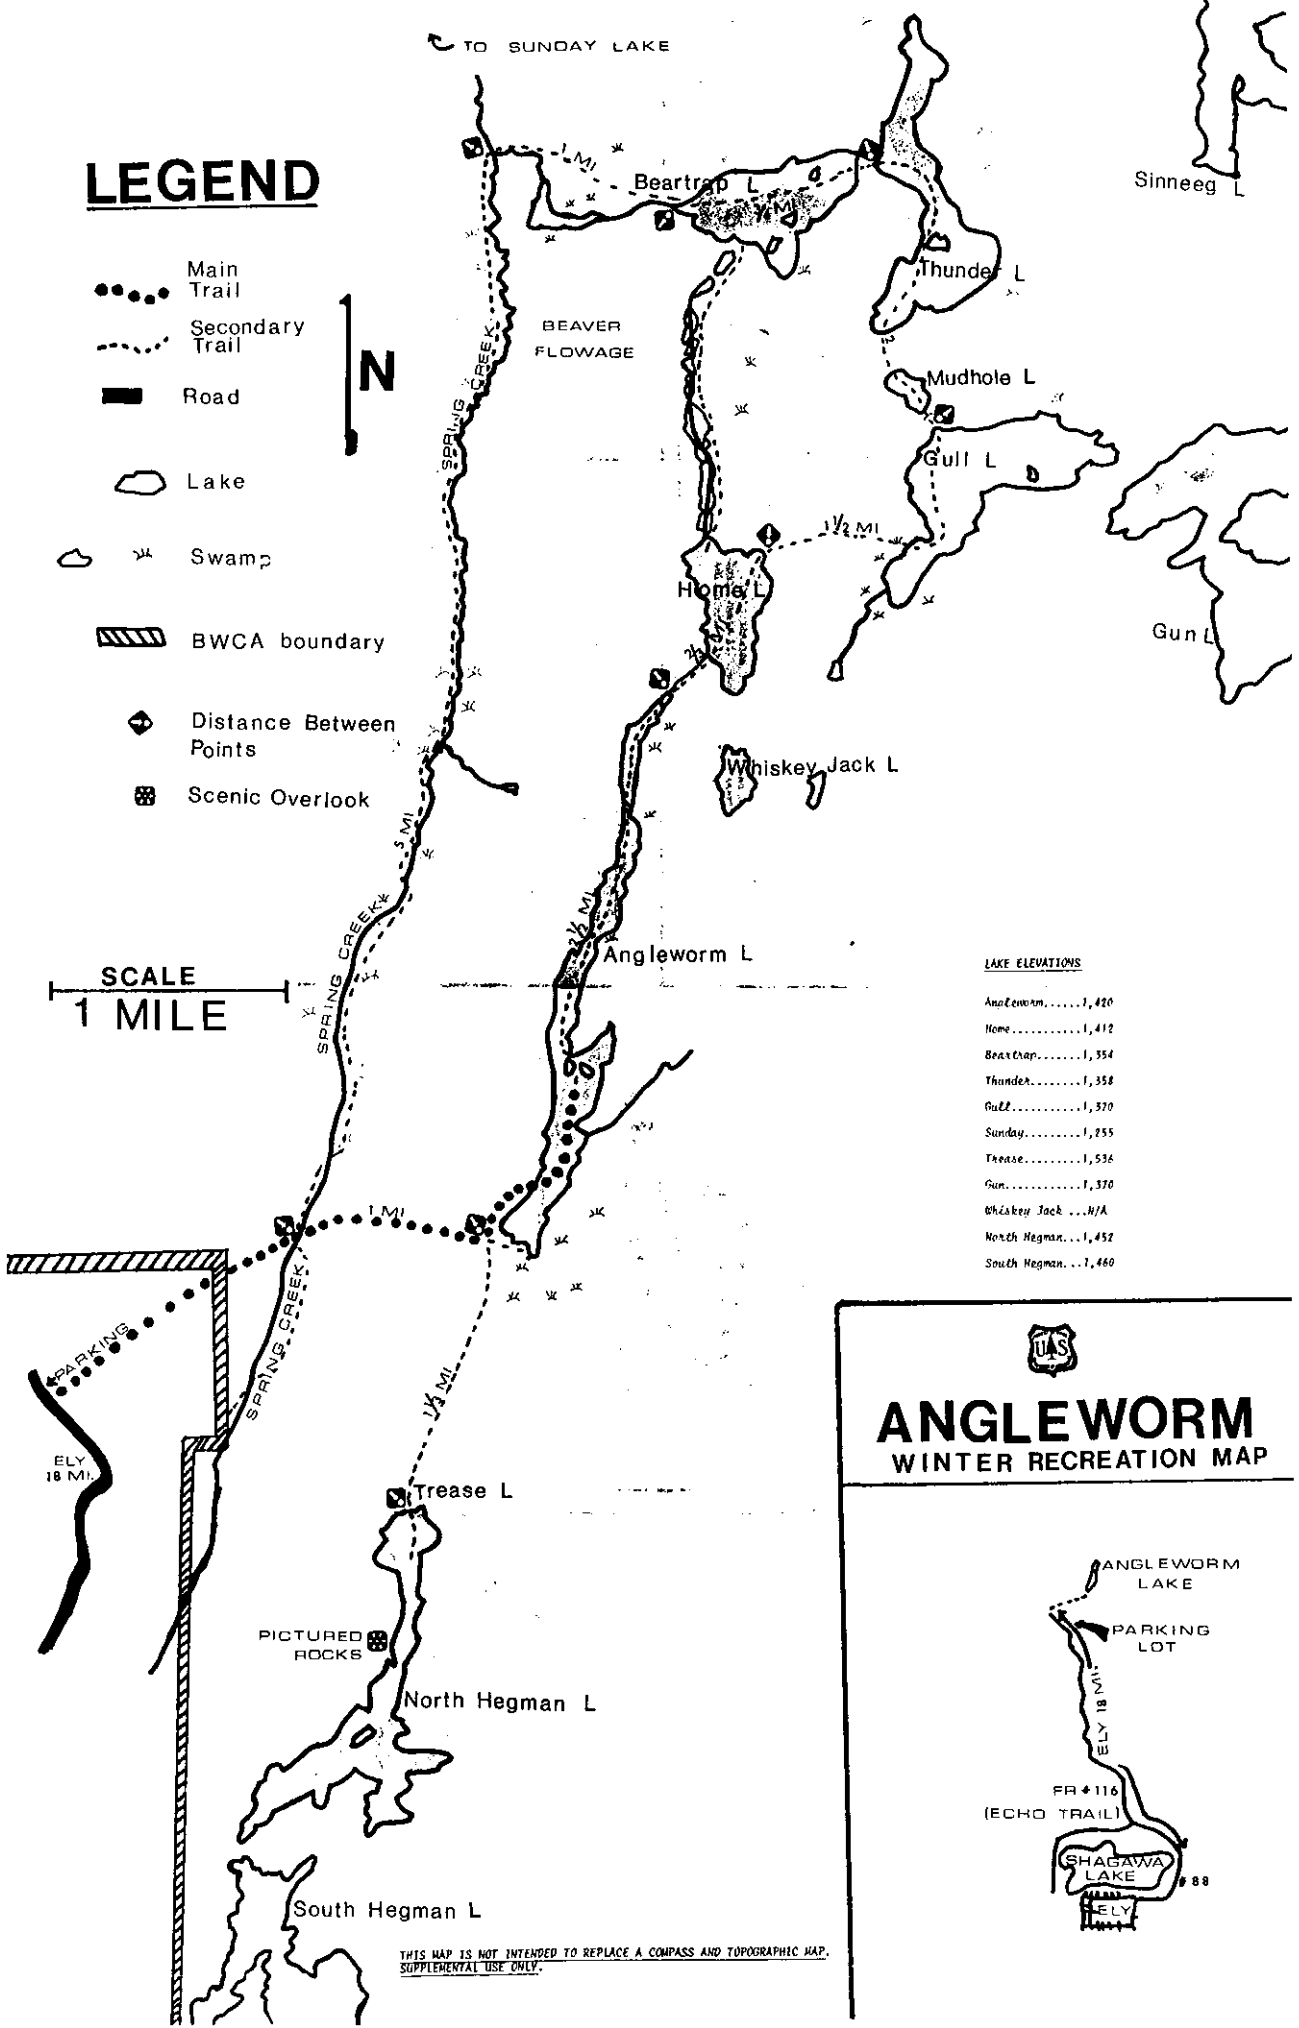

LEGEND

- Main Trail
- Secondary Trail
- Road
- Lake
- Swamp
- BWCA boundary
- Distance Between Points
- Scenic Overlook

SCALE
1 MILE

TO SUNDAY LAKE

LAKE ELEVATIONS

Angleworm	1,420
Home	1,412
Beartrap	1,354
Thunder	1,358
Gull	1,370
Sunday	1,255
Trease	1,536
Gun	1,370
Whiskey Jack	N/A
North Hegman	1,452
South Hegman	1,460

ANGLEWORM WINTER RECREATION MAP

THIS MAP IS NOT INTENDED TO REPLACE A COMPASS AND TOPOGRAPHIC MAP. SUPPLEMENTAL USE ONLY.

ANGLEWORM HIKING TRAIL

LEGEND

-  Trail
-  Campsite
-  Road
-  Portage
-  Distance Between Points (Kilometers)
-  Scenic Overlook

Scale

LAKE ELEVATIONS	
Anglemorm	1,420
Home	1,412
Beartrap	1,354
Thunder	1,358
Gull	1,370
Sunday	1,255
Trease	1,536

 RIVER or LAKE
 SWAMP