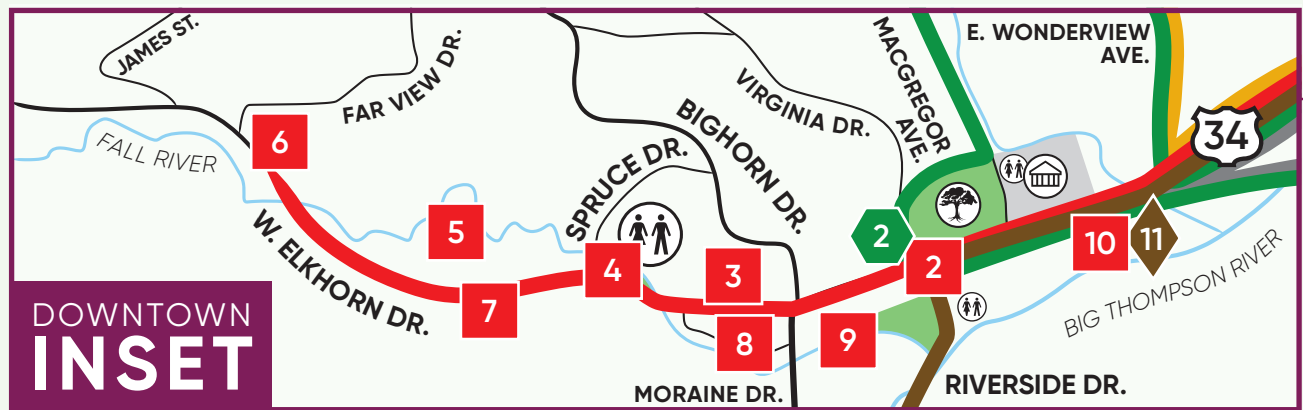

DOWNTOWN INSET

Scan for 2021 Estes Transit Brochure

LEGEND

- ① ESTES PARK VISITOR CENTER
- INFORMATION CENTER
- 🚻 RESTROOMS
- 🏛️ TOWN HALL & POLICE DEPT.
- P PARKING STRUCTURE
- H ESTES PARK HEALTH
- 🌳 BOND PARK

Questions? Call the Estes Park Visitor Center at 970-577-9900